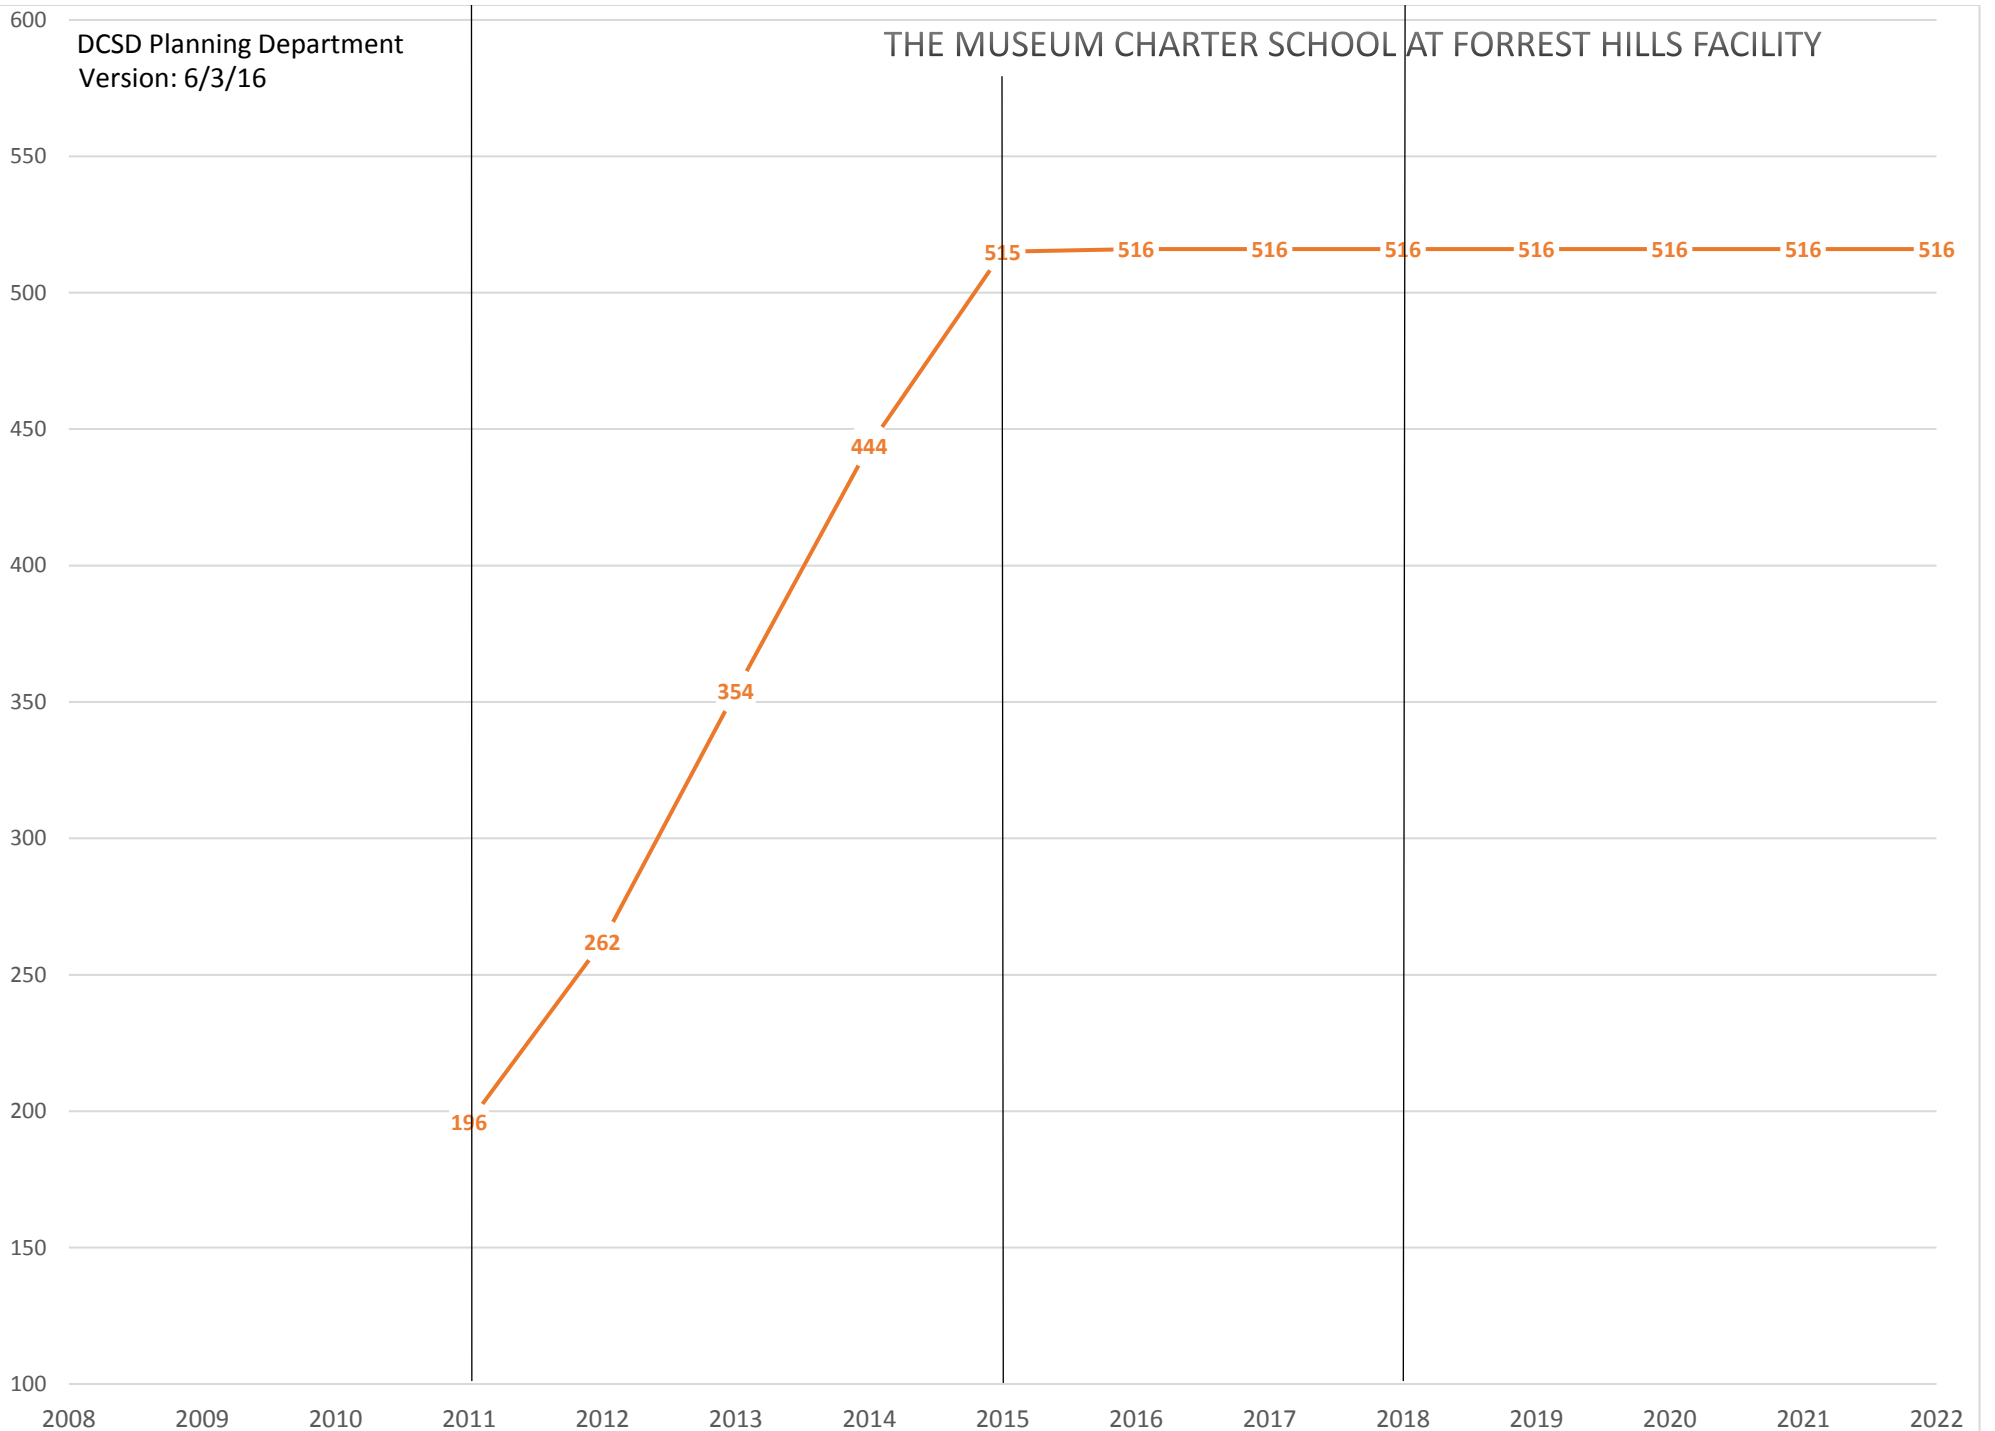

THE MUSEUM CHARTER SCHOOL AT FORREST HILLS FACILITY

— All — Enrollment — ResAttendee

All forecasts are estimates only and are subject to change as data and assumptions are updated.
Based on March 2016 attendance areas.