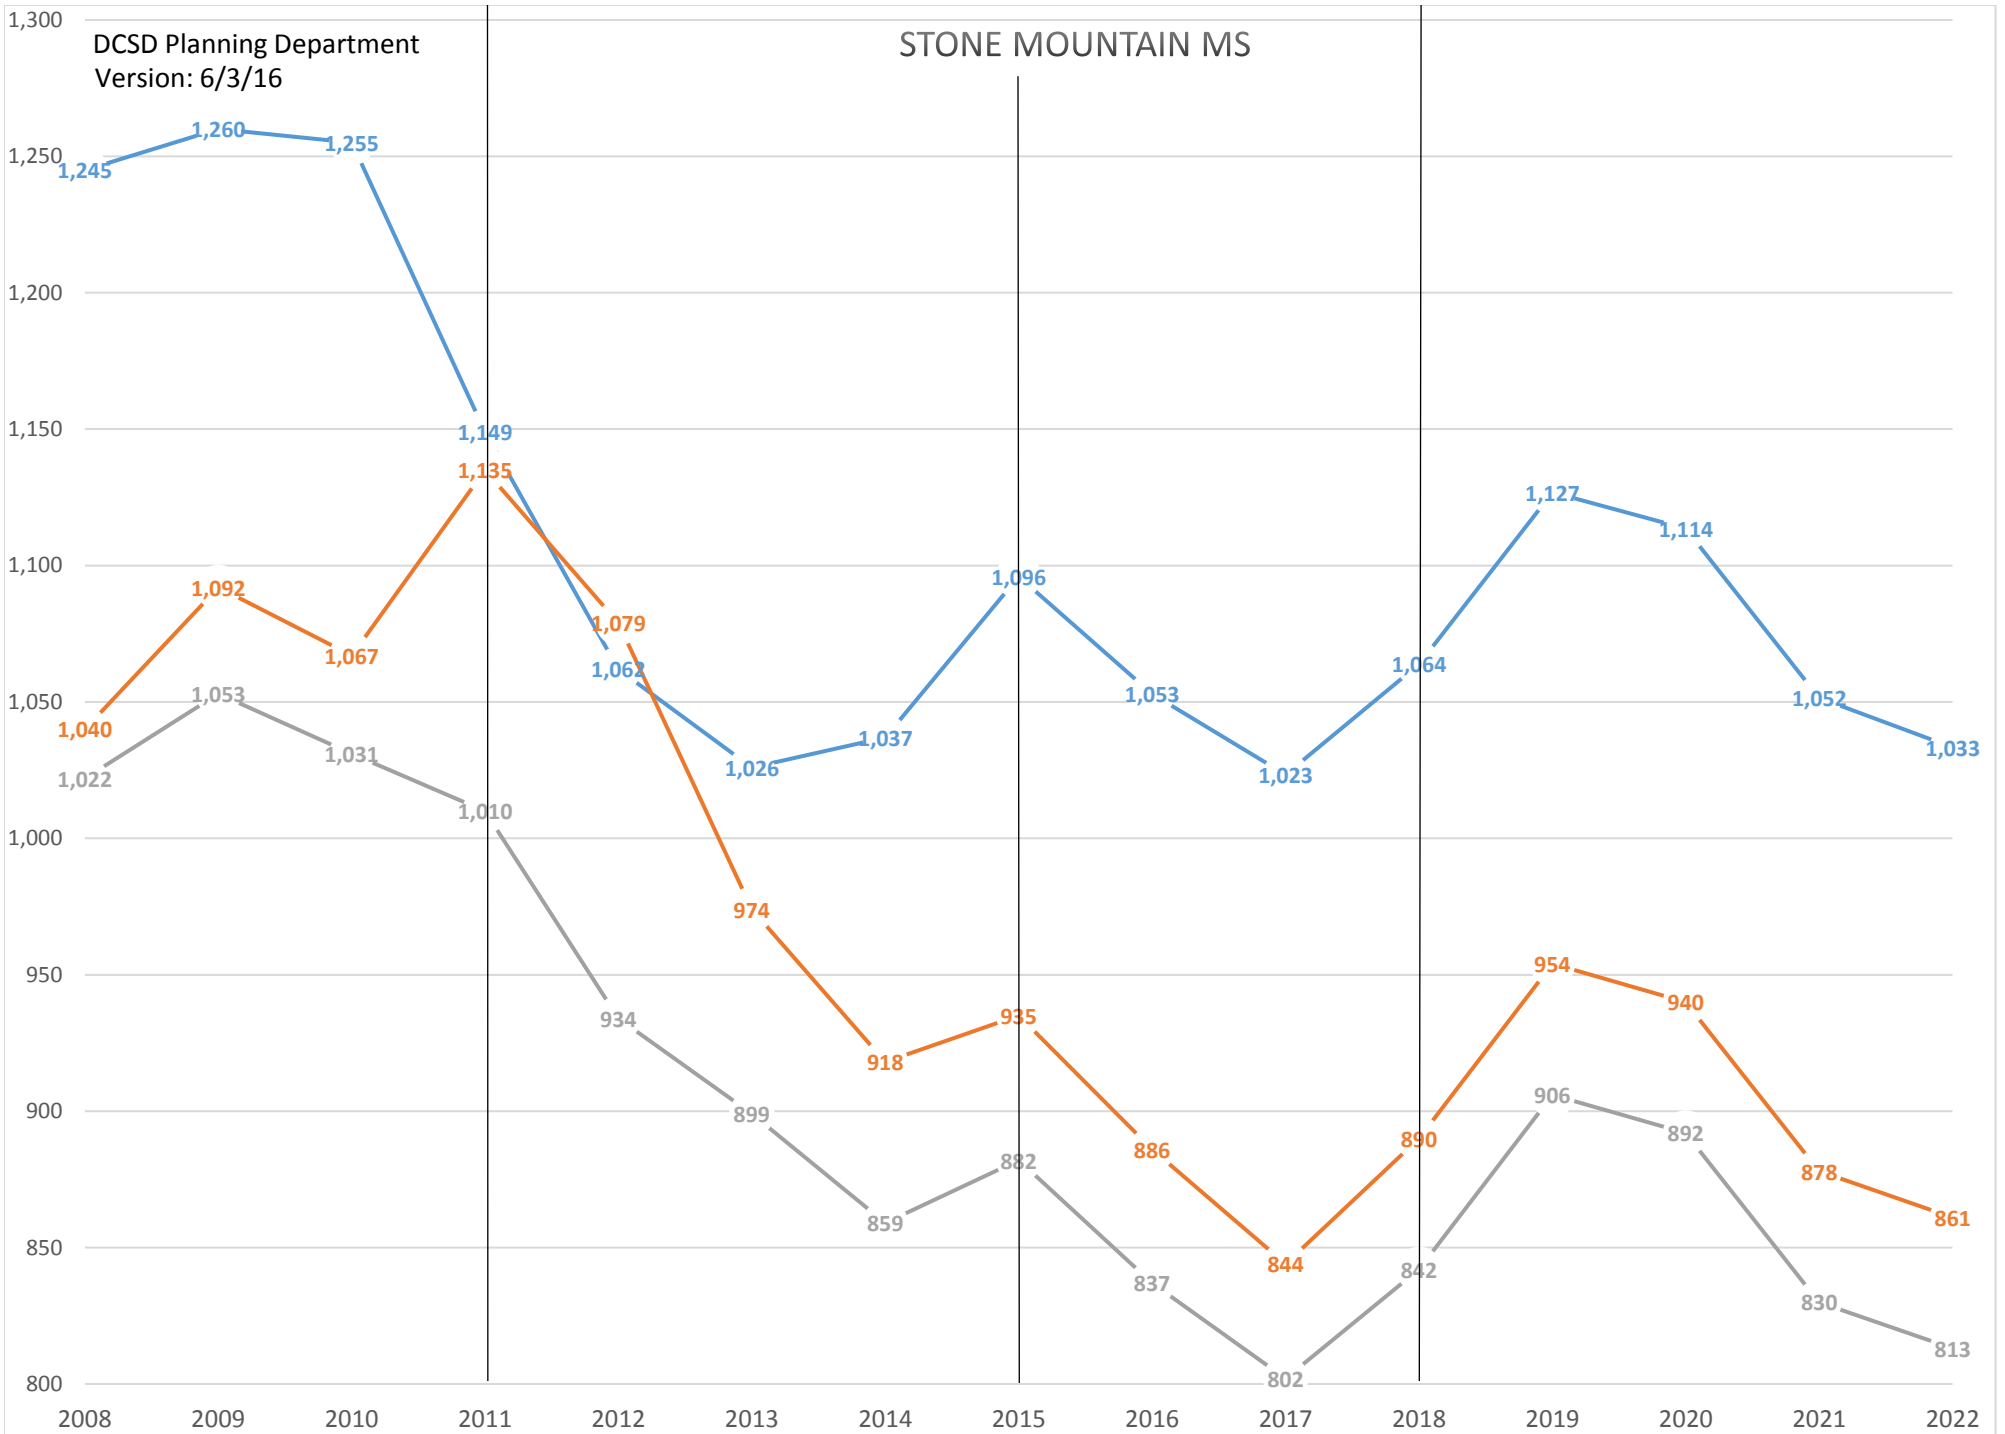

DCSD Planning Department
Version: 6/3/16

STONE MOUNTAIN MS

— All — Enrollment — ResAttendee

All forecasts are estimates only and are subject to change as data and assumptions are updated.
Based on March 2016 attendance areas.