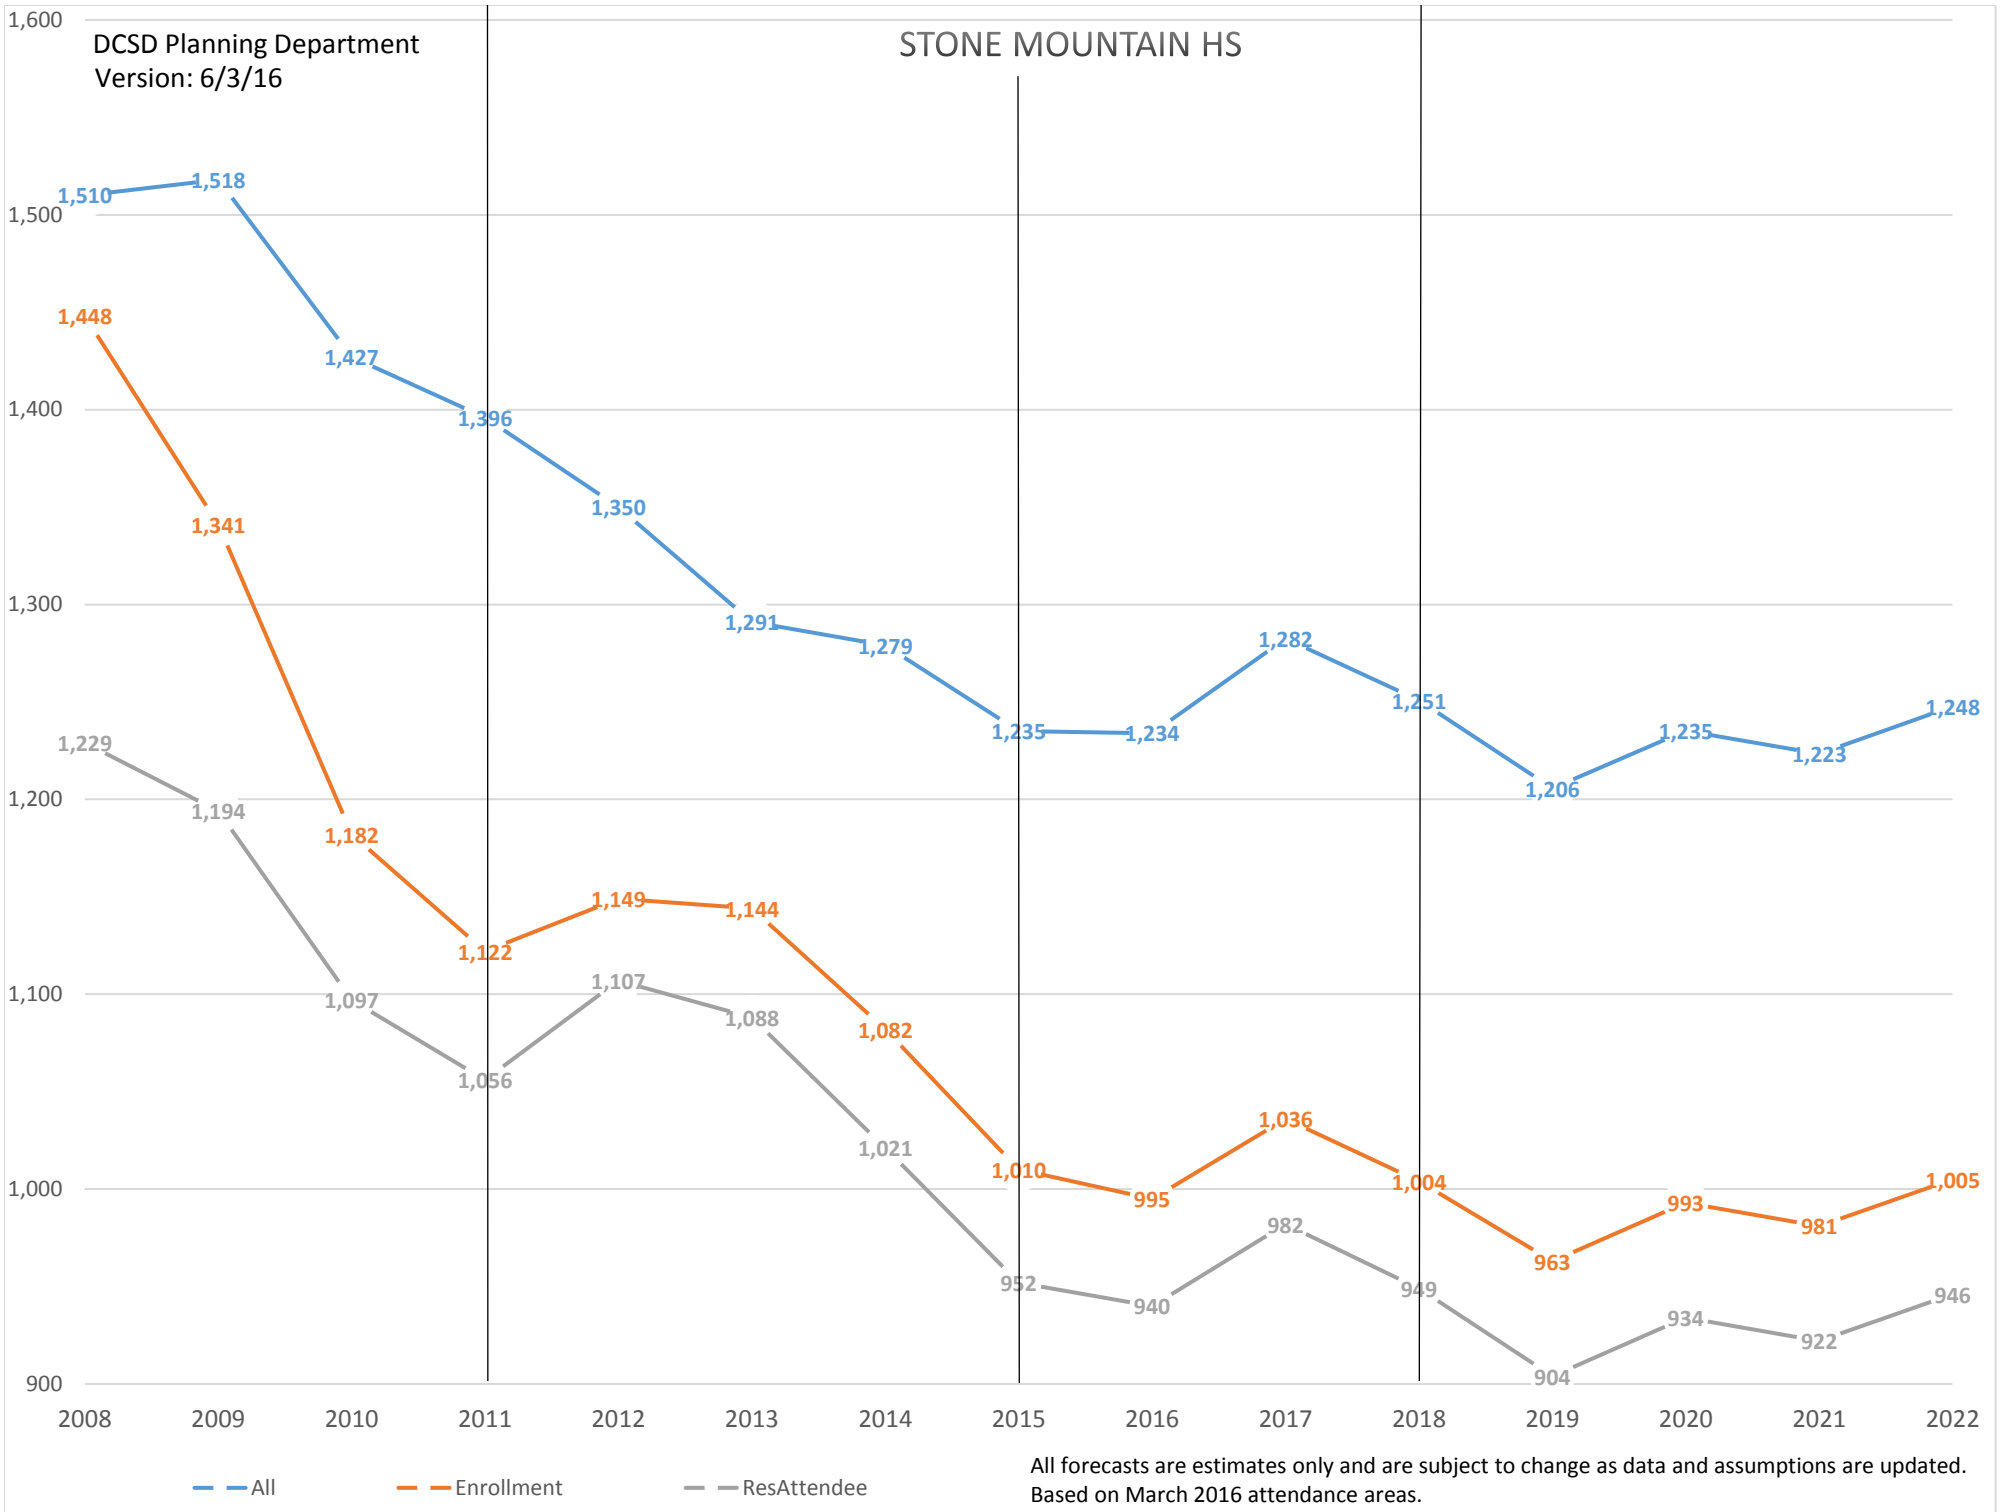

DCSD Planning Department
Version: 6/3/16

STONE MOUNTAIN HS

All forecasts are estimates only and are subject to change as data and assumptions are updated.
Based on March 2016 attendance areas.