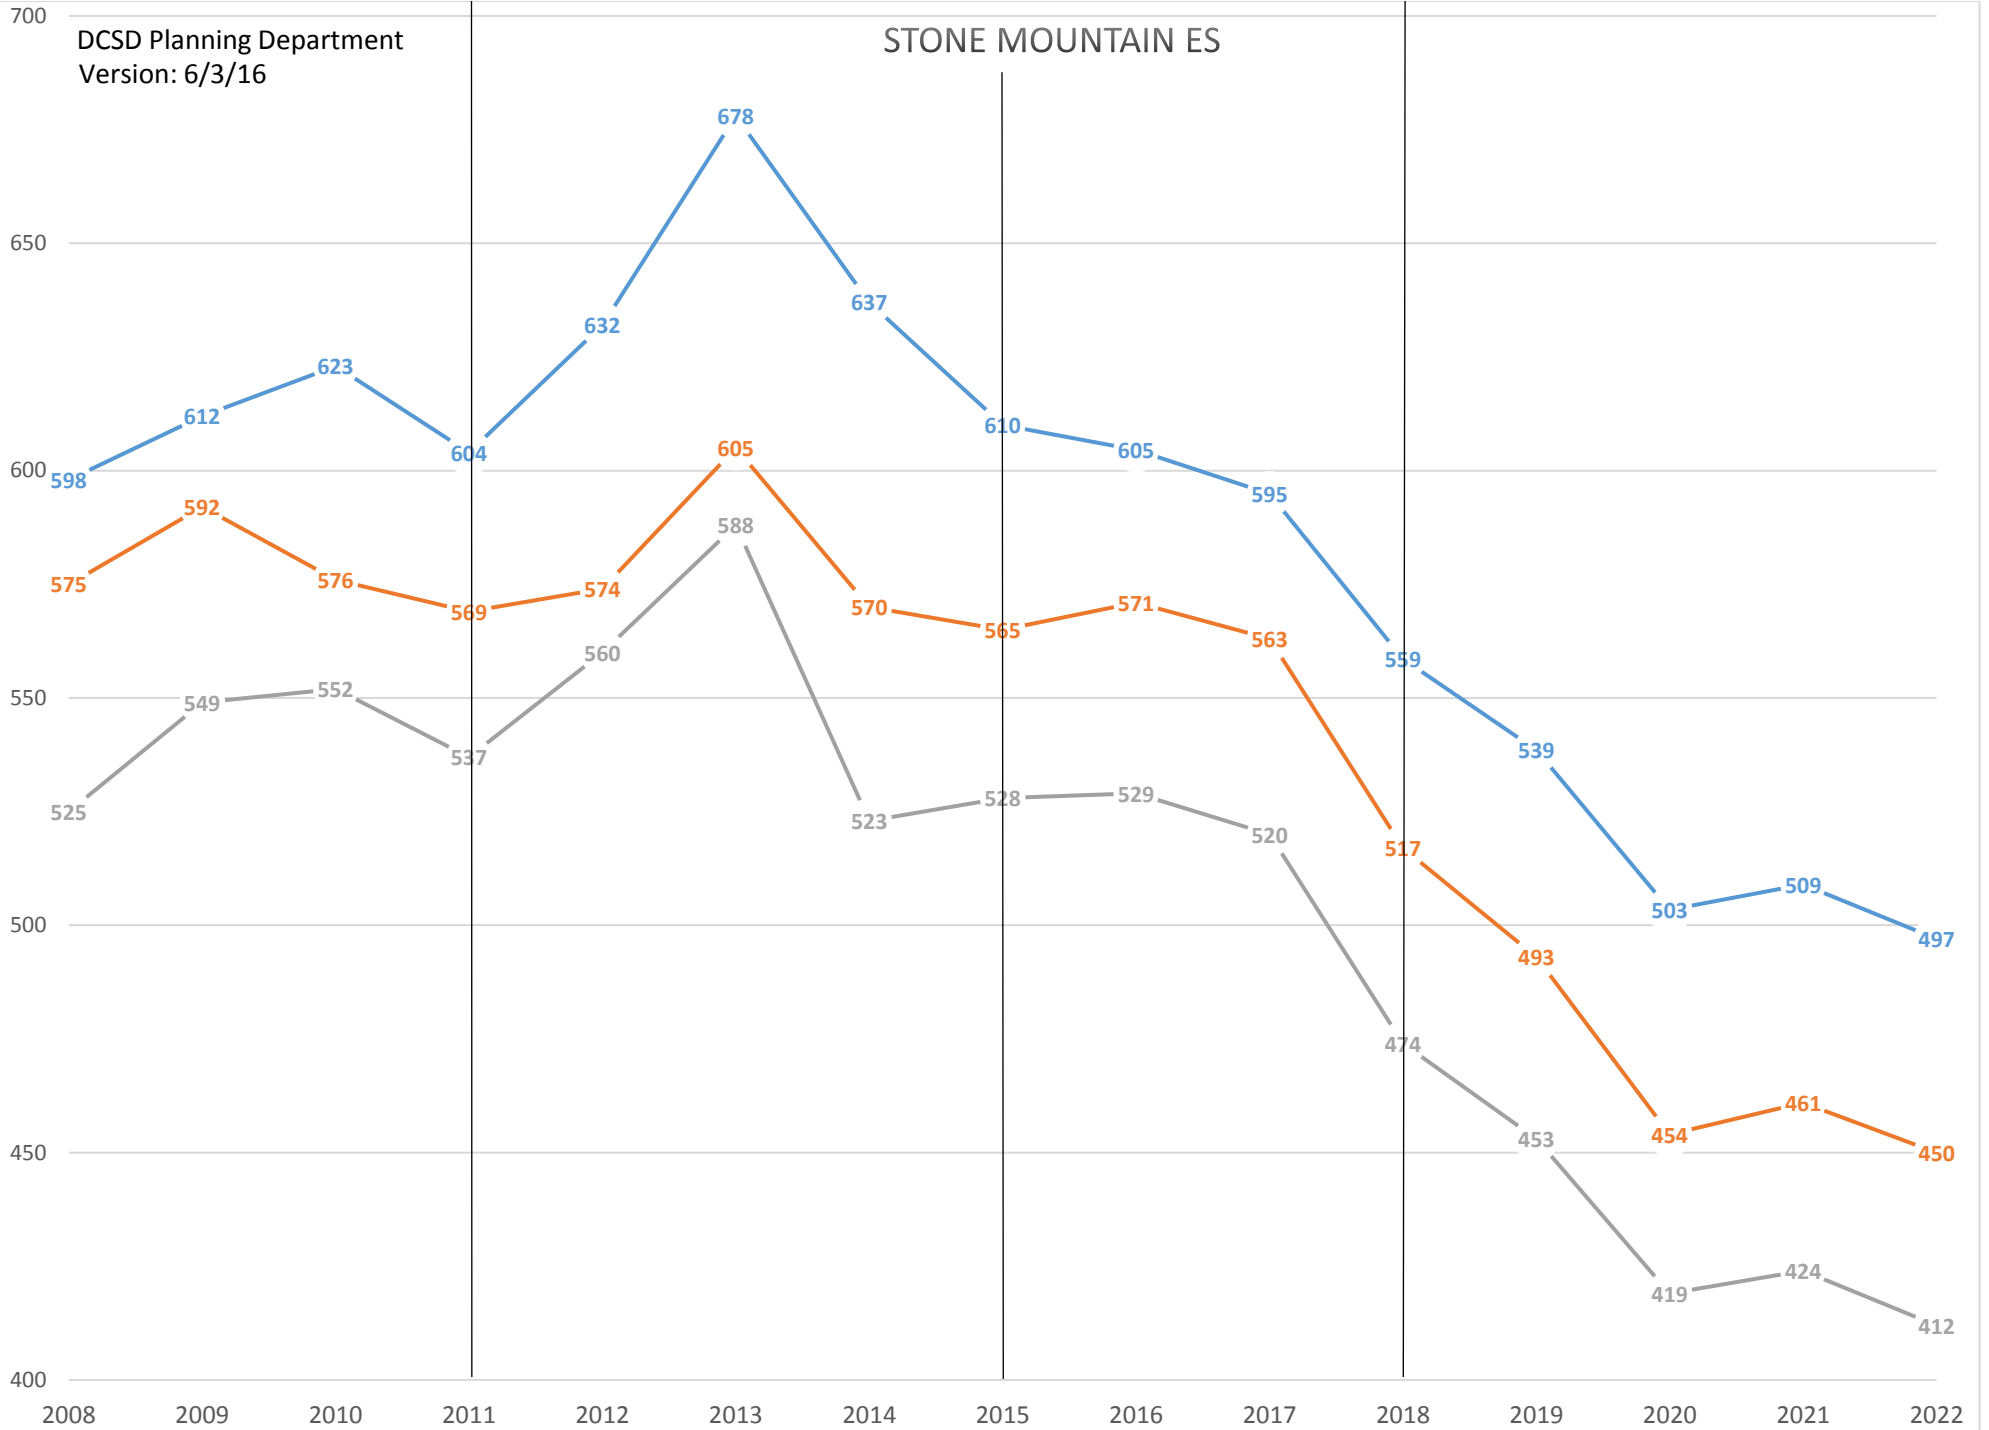

STONE MOUNTAIN ES

— All — Enrollment — ResAttendee

All forecasts are estimates only and are subject to change as data and assumptions are updated.
Based on March 2016 attendance areas.