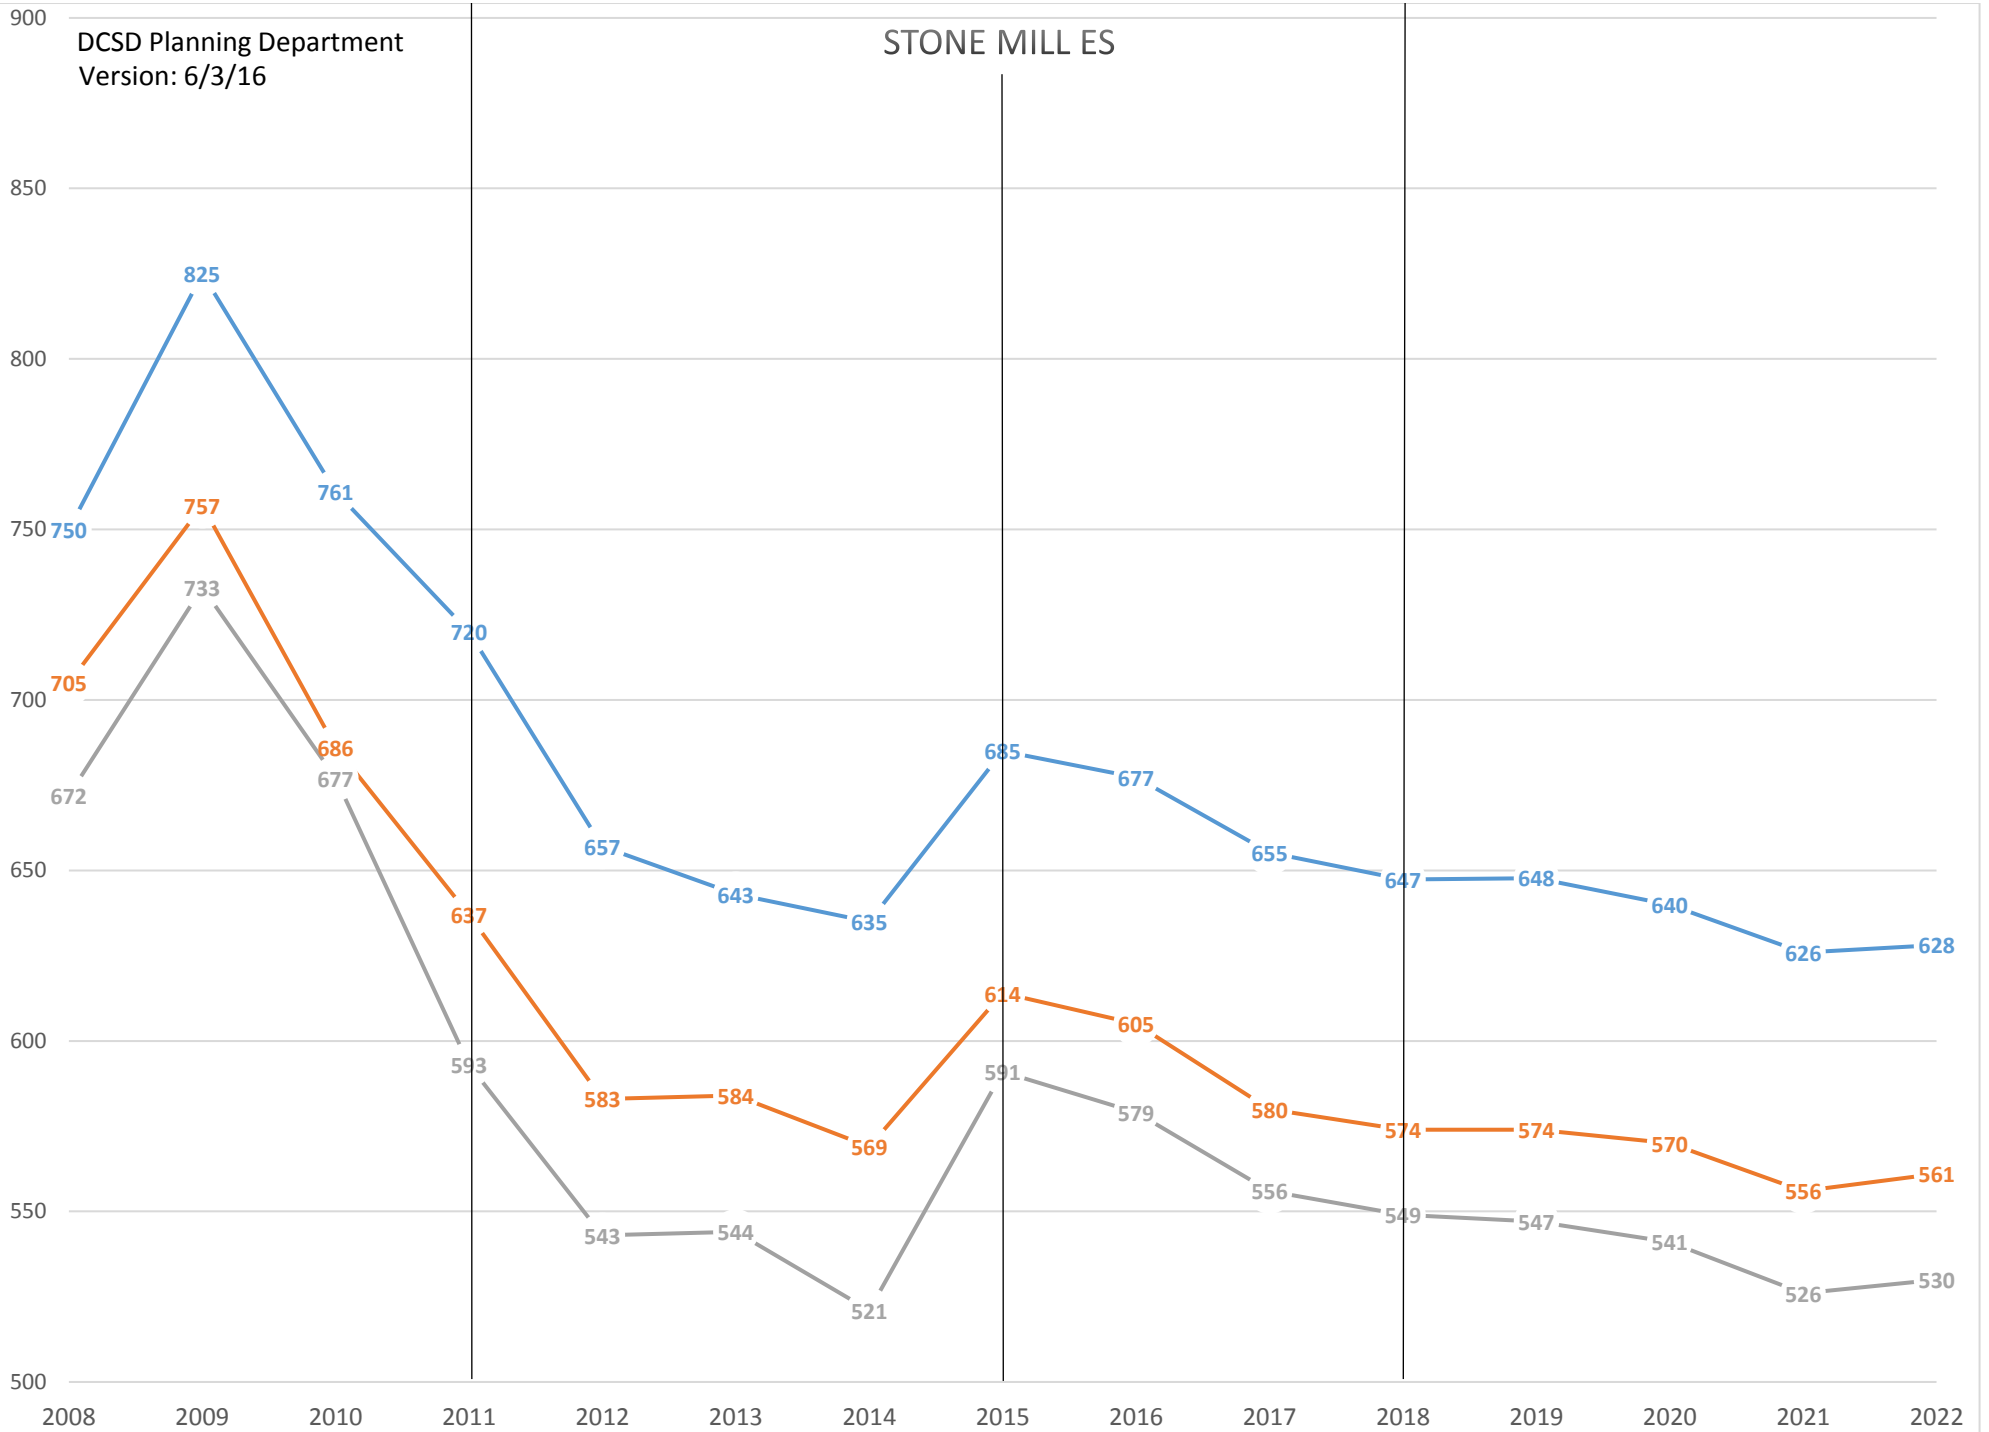

STONE MILL ES

All forecasts are estimates only and are subject to change as data and assumptions are updated.
Based on March 2016 attendance areas.