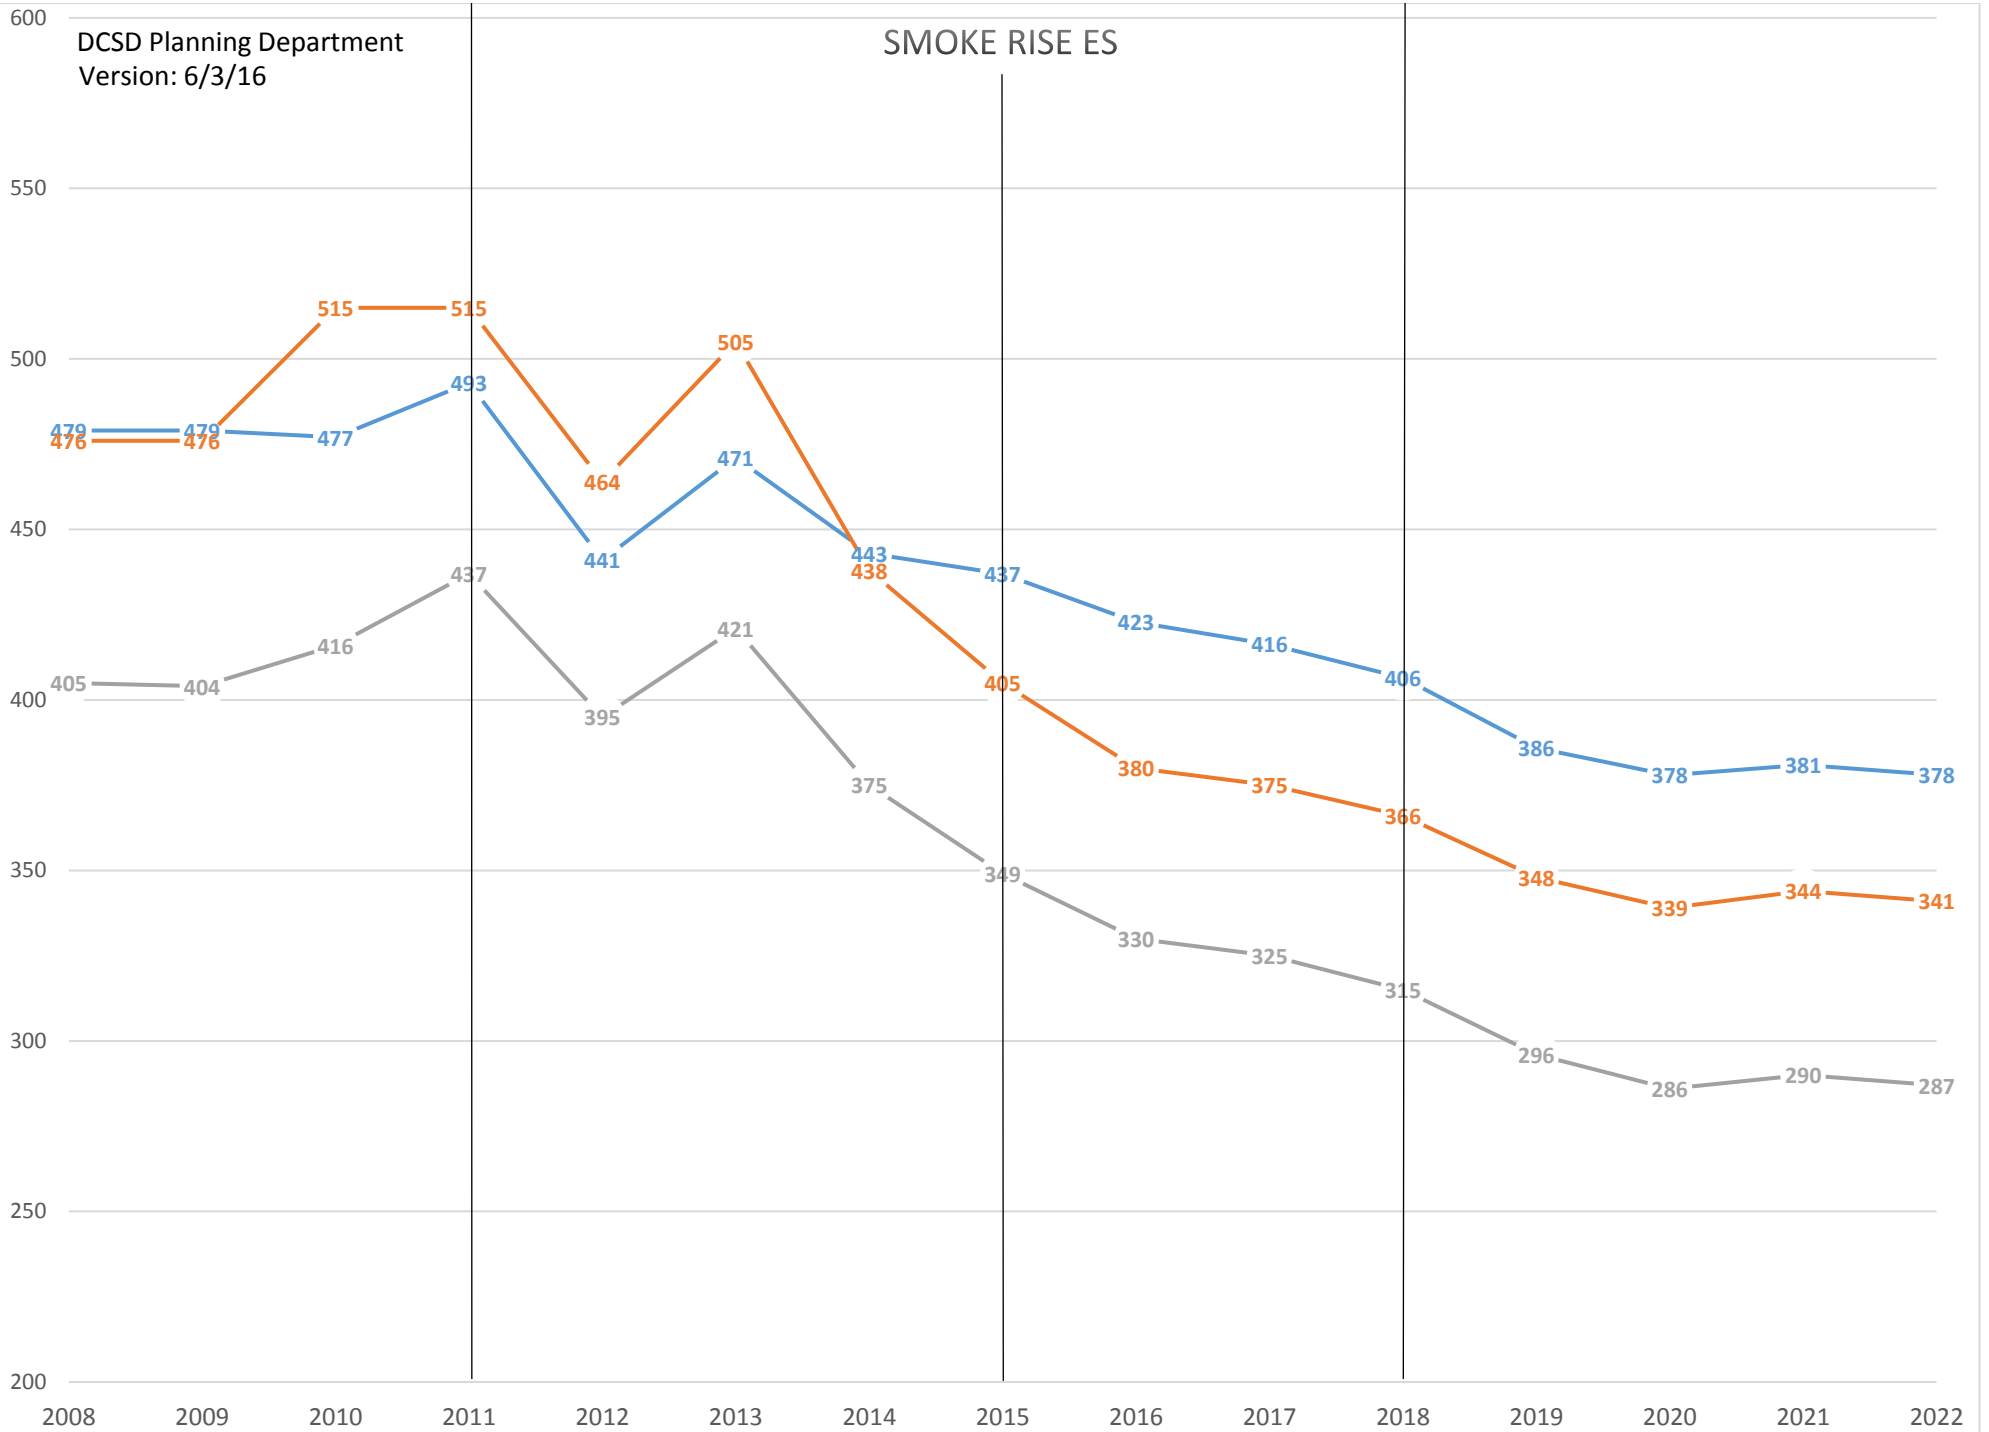

SMOKE RISE ES

All forecasts are estimates only and are subject to change as data and assumptions are updated.
Based on March 2016 attendance areas.