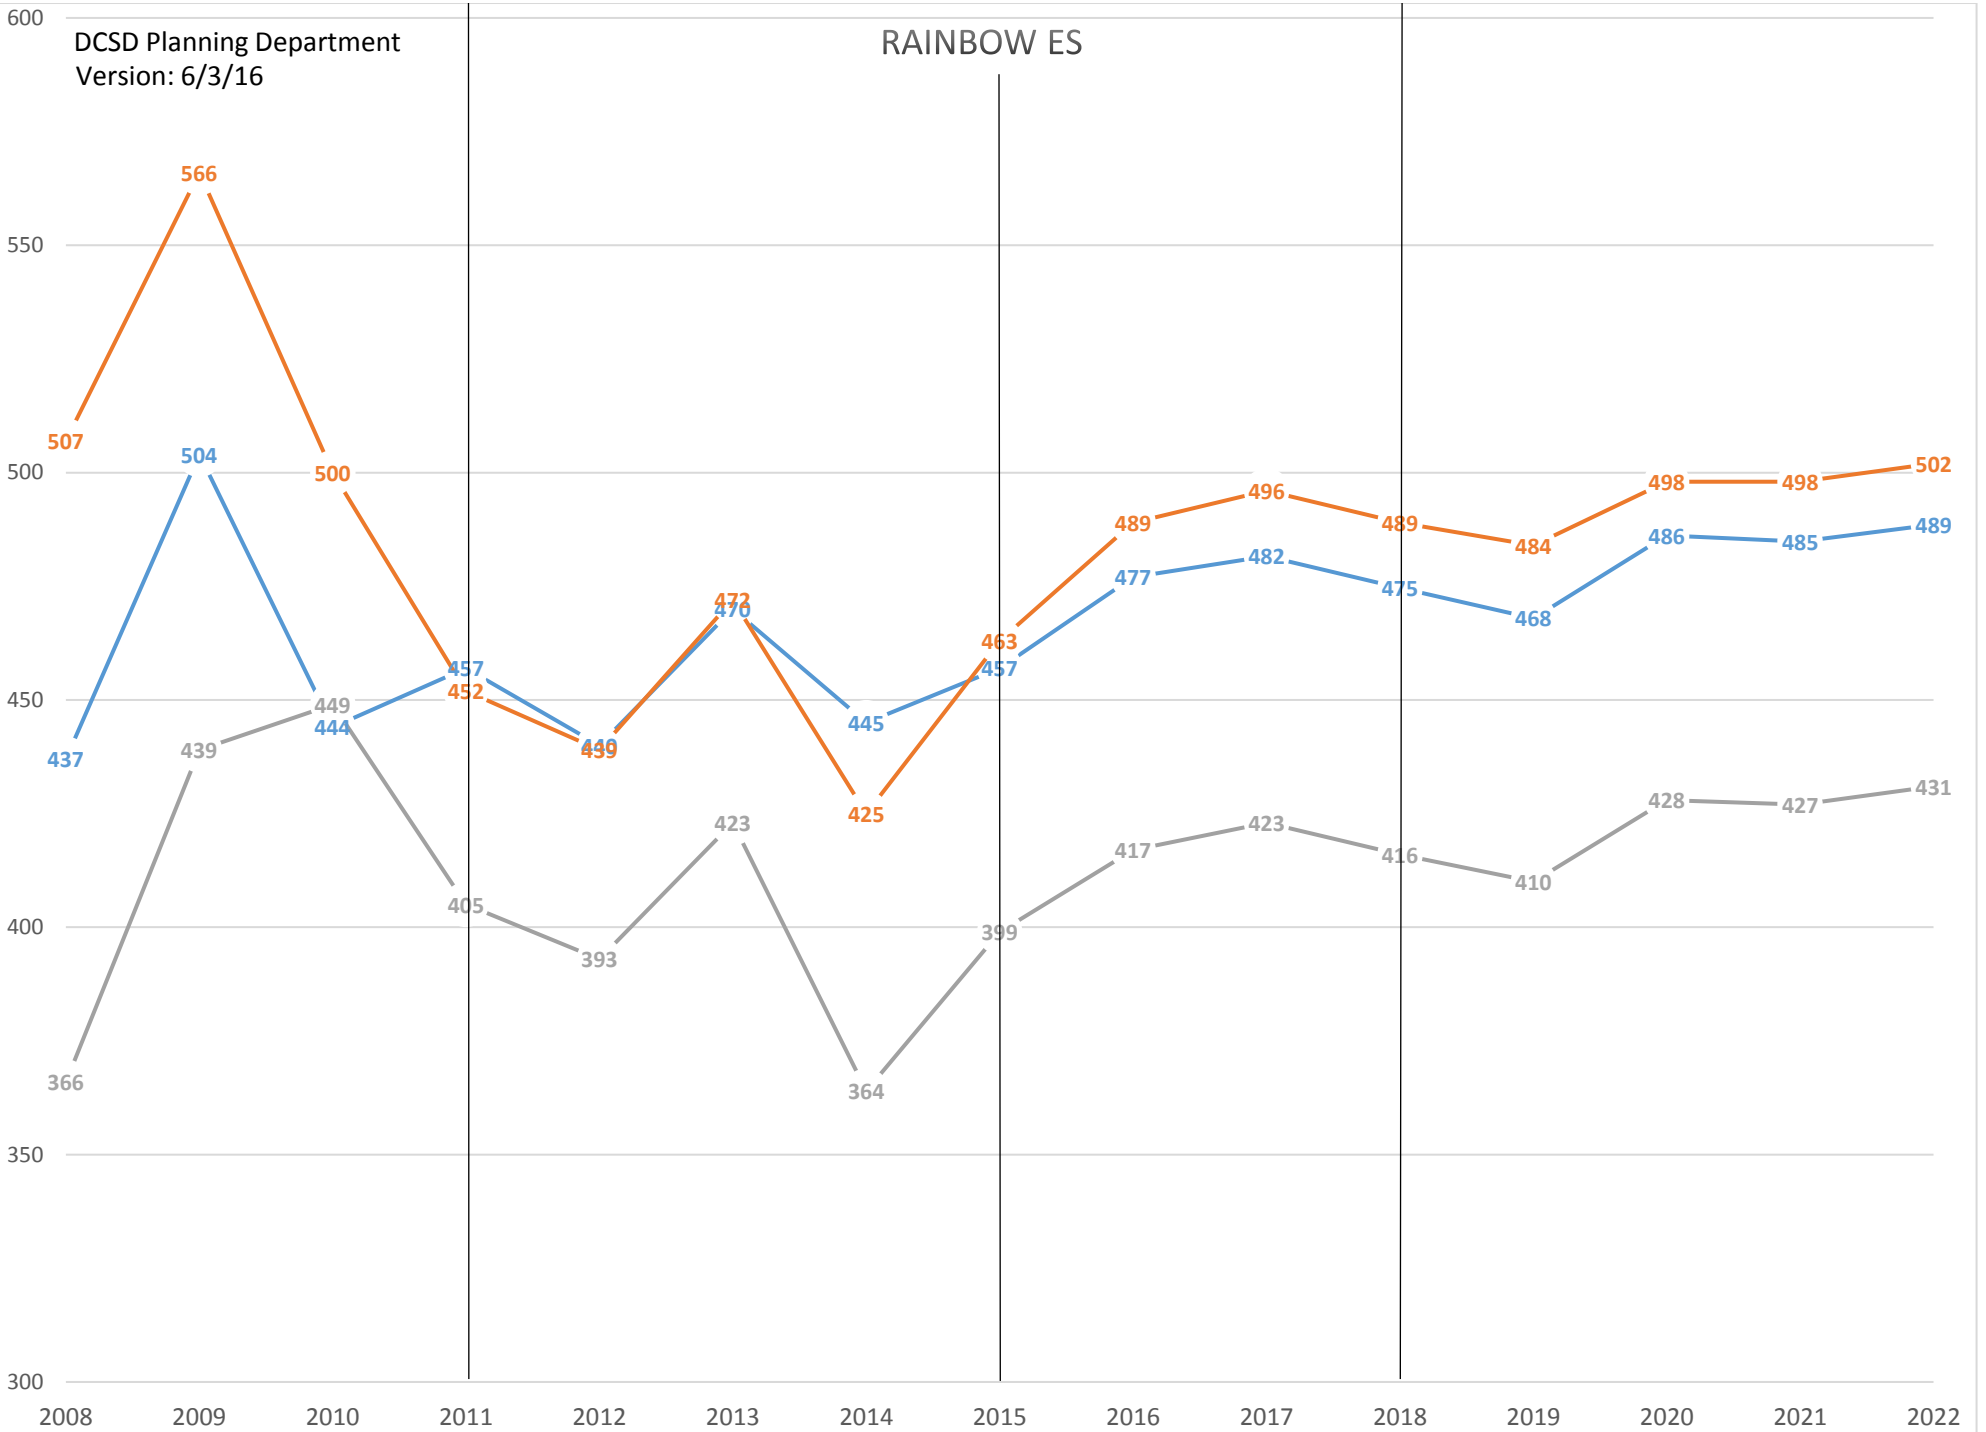

RAINBOW ES

— All — Enrollment — ResAttendee

All forecasts are estimates only and are subject to change as data and assumptions are updated.
Based on March 2016 attendance areas.