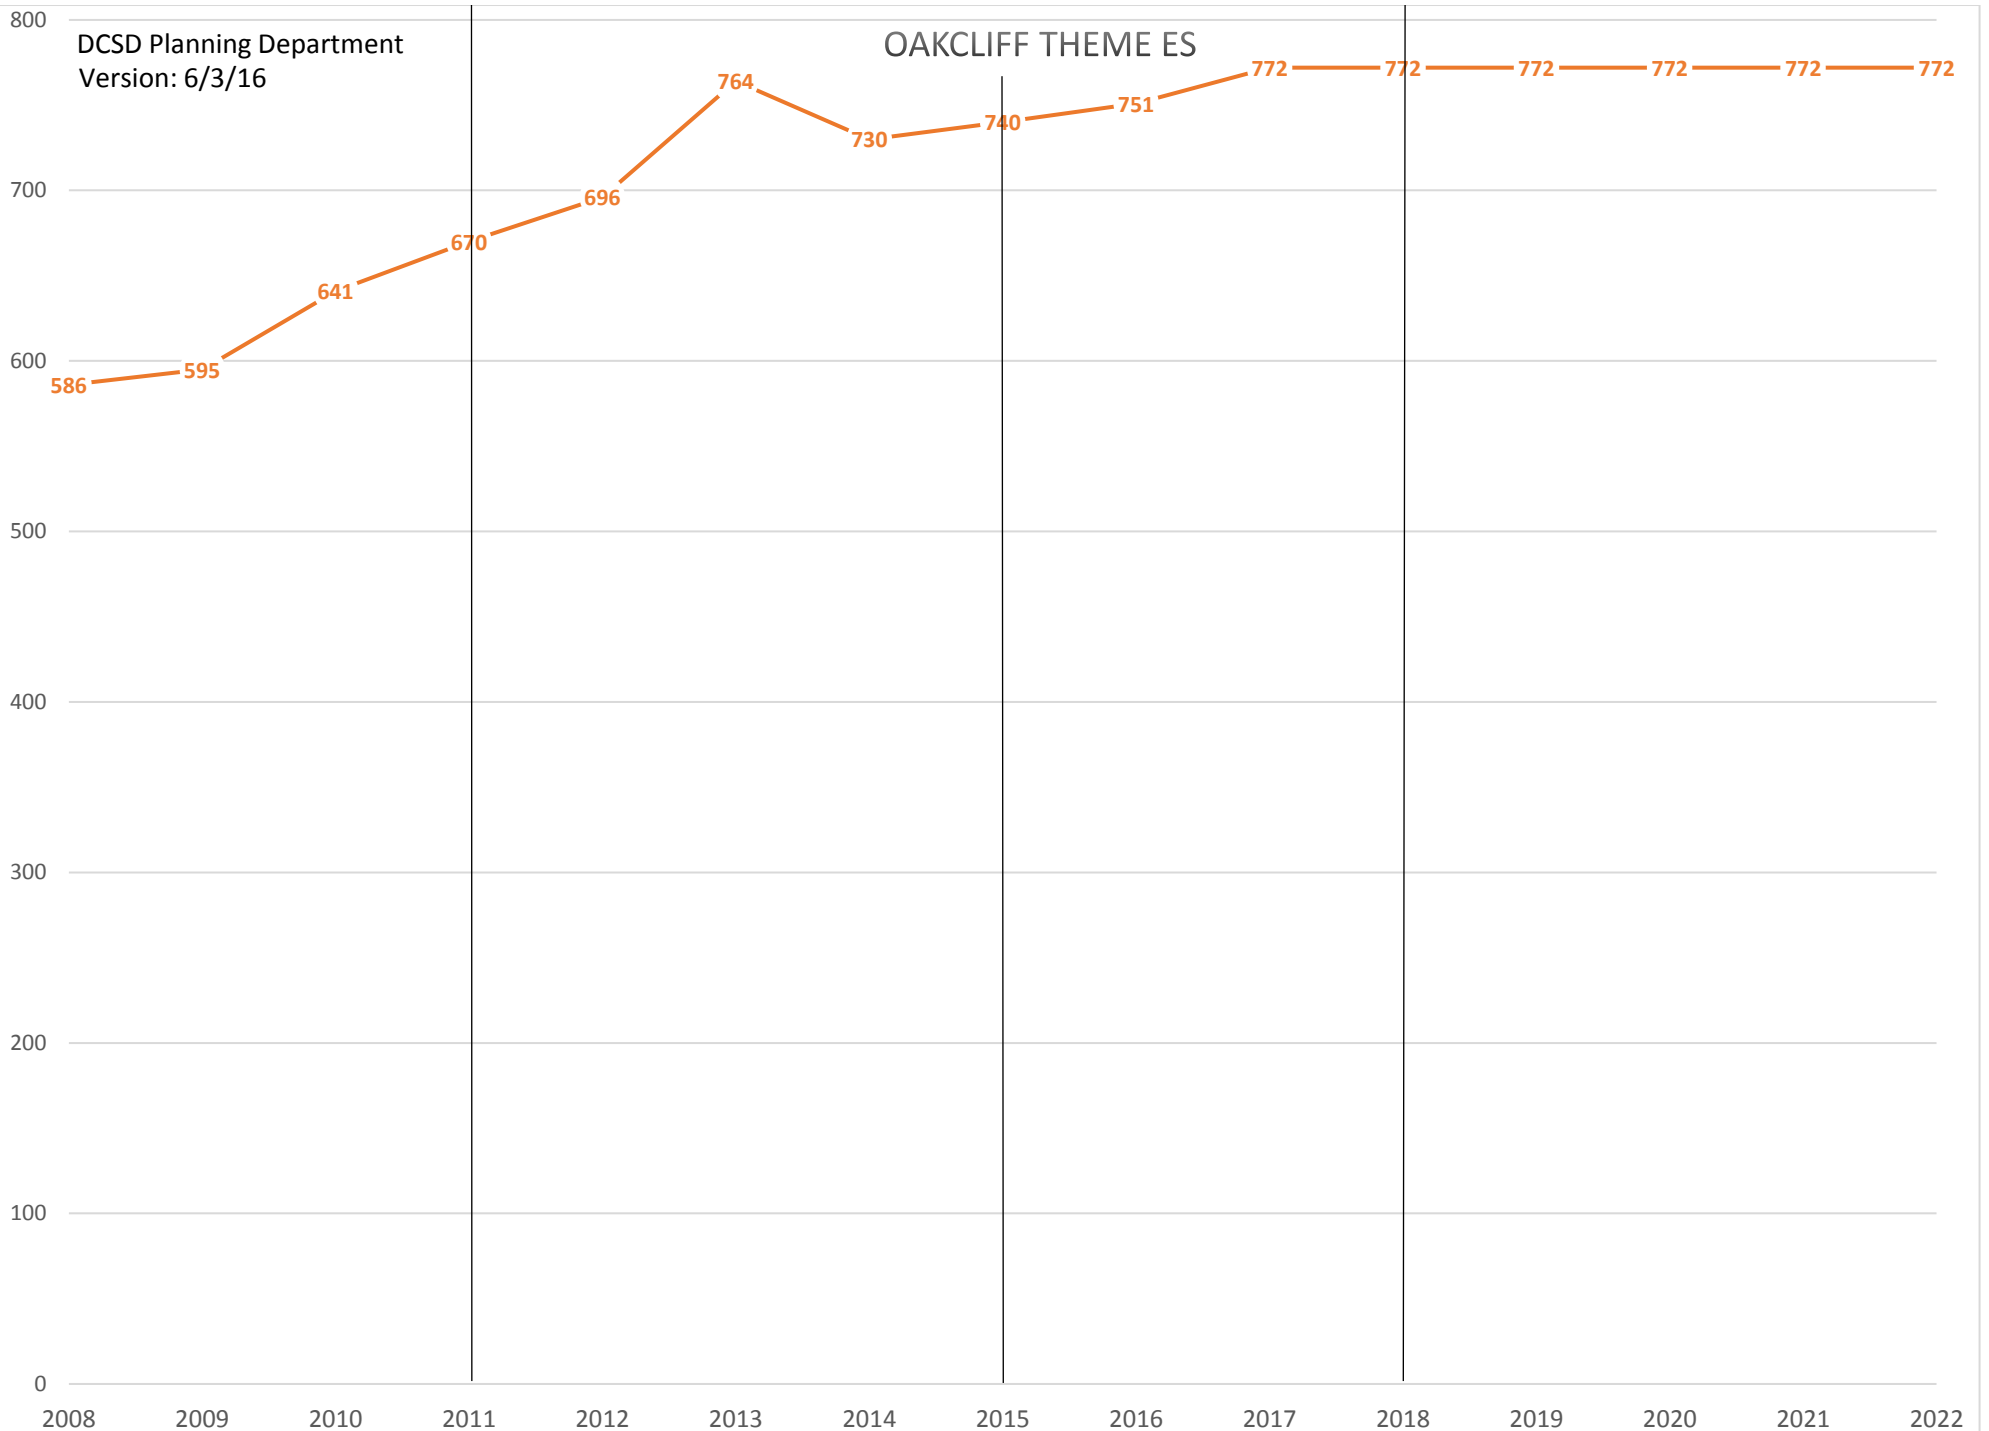

OAKCLIFF THEME ES

— All — Enrollment — ResAttendee

All forecasts are estimates only and are subject to change as data and assumptions are updated.
Based on March 2016 attendance areas.