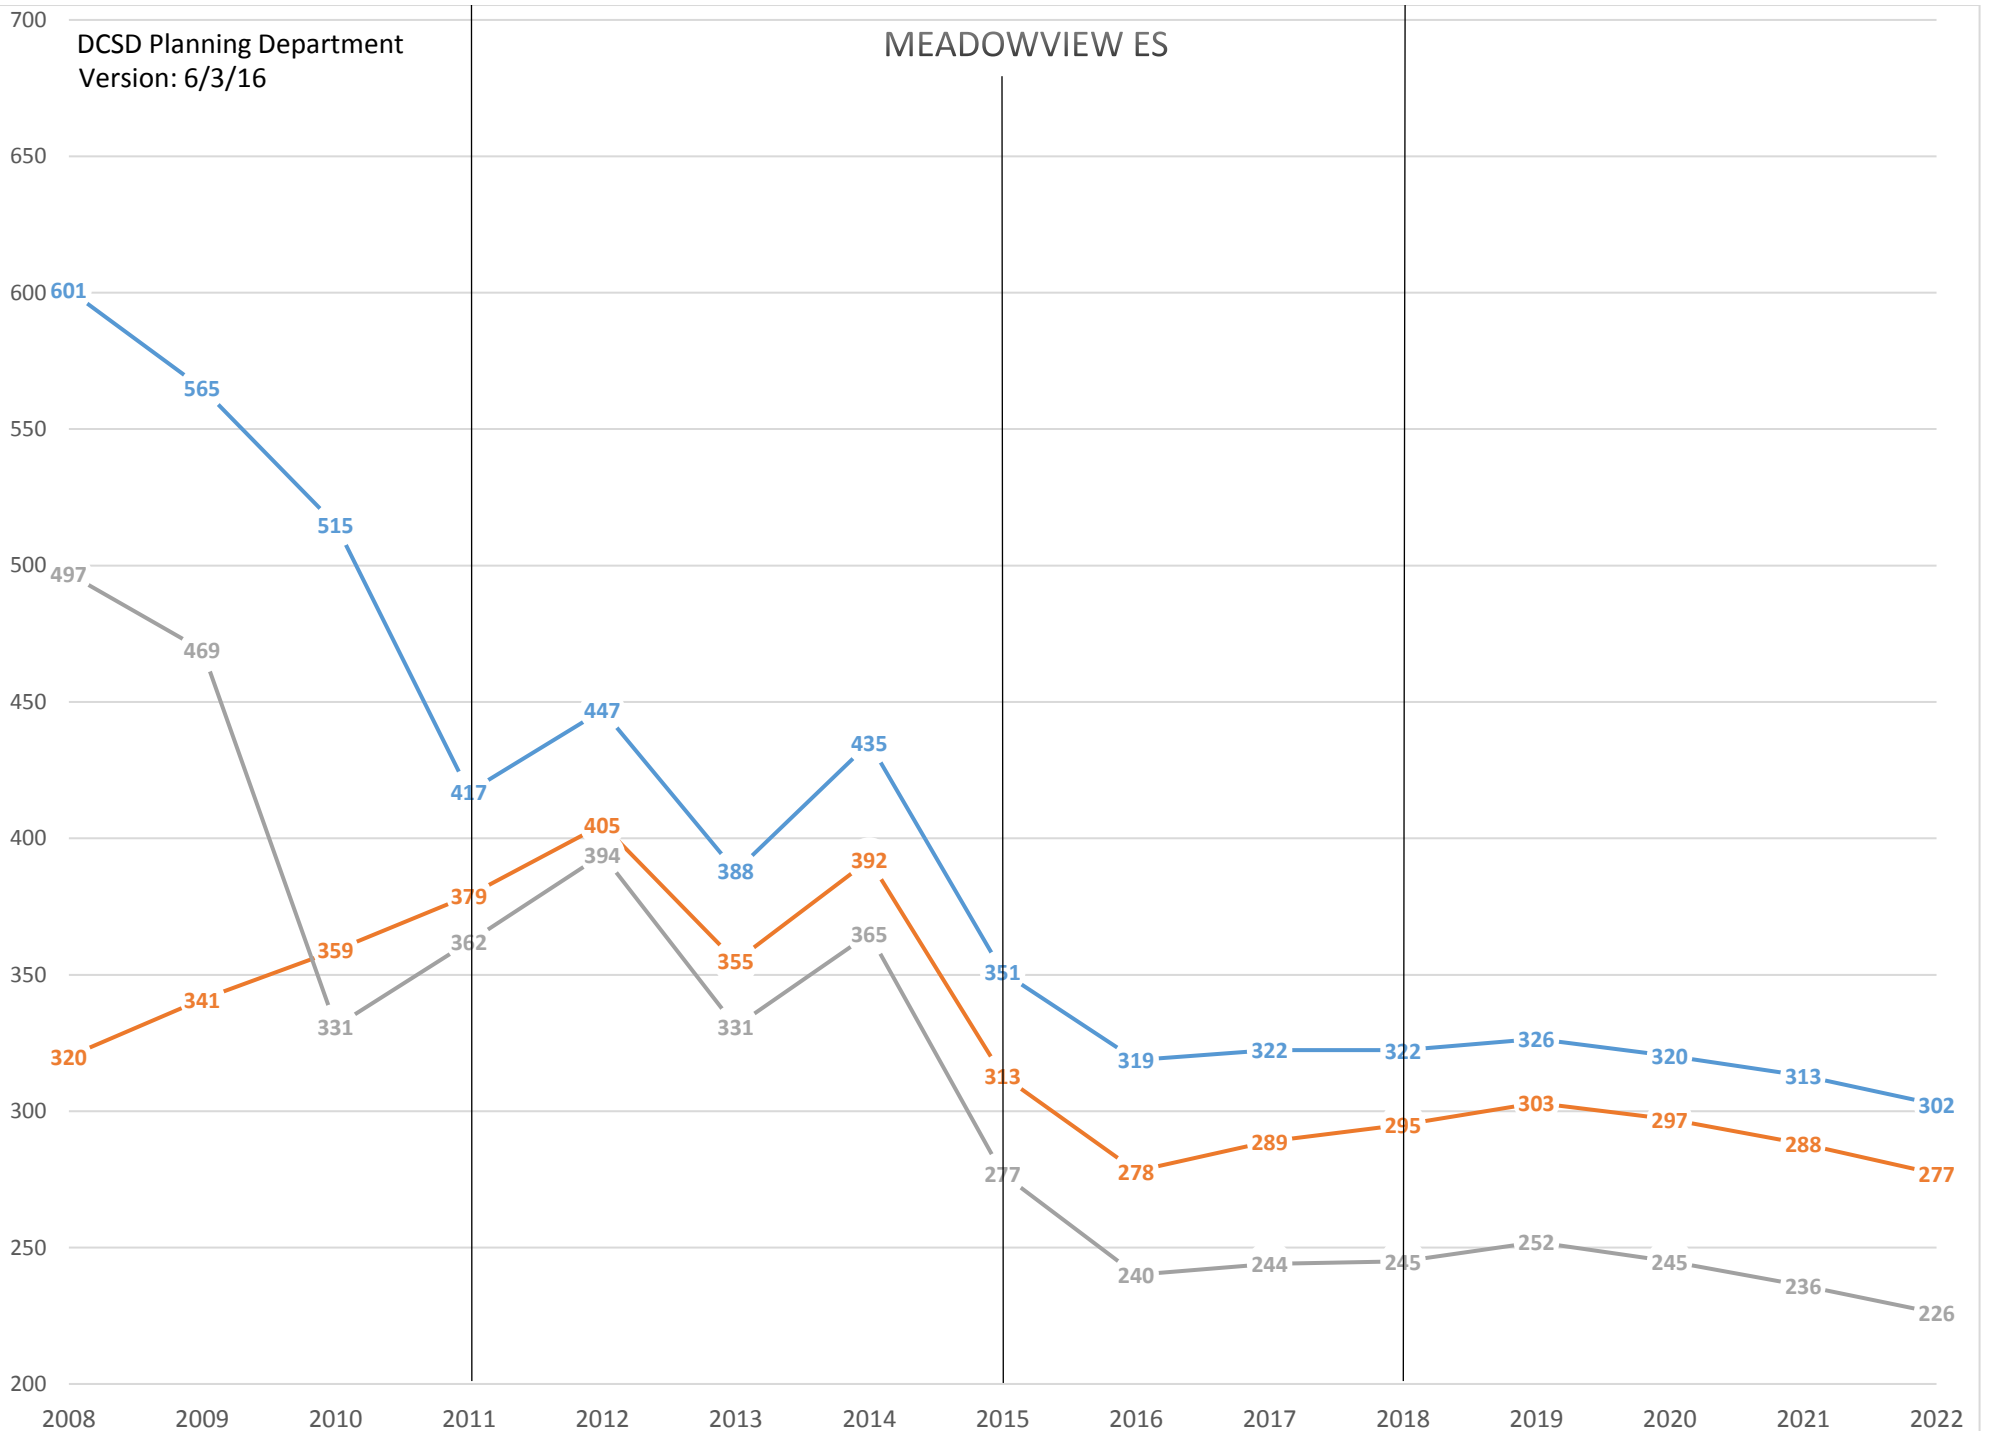

# MEADOWVIEW ES

— All      — Enrollment      — ResAttendee

All forecasts are estimates only and are subject to change as data and assumptions are updated.  
Based on March 2016 attendance areas.