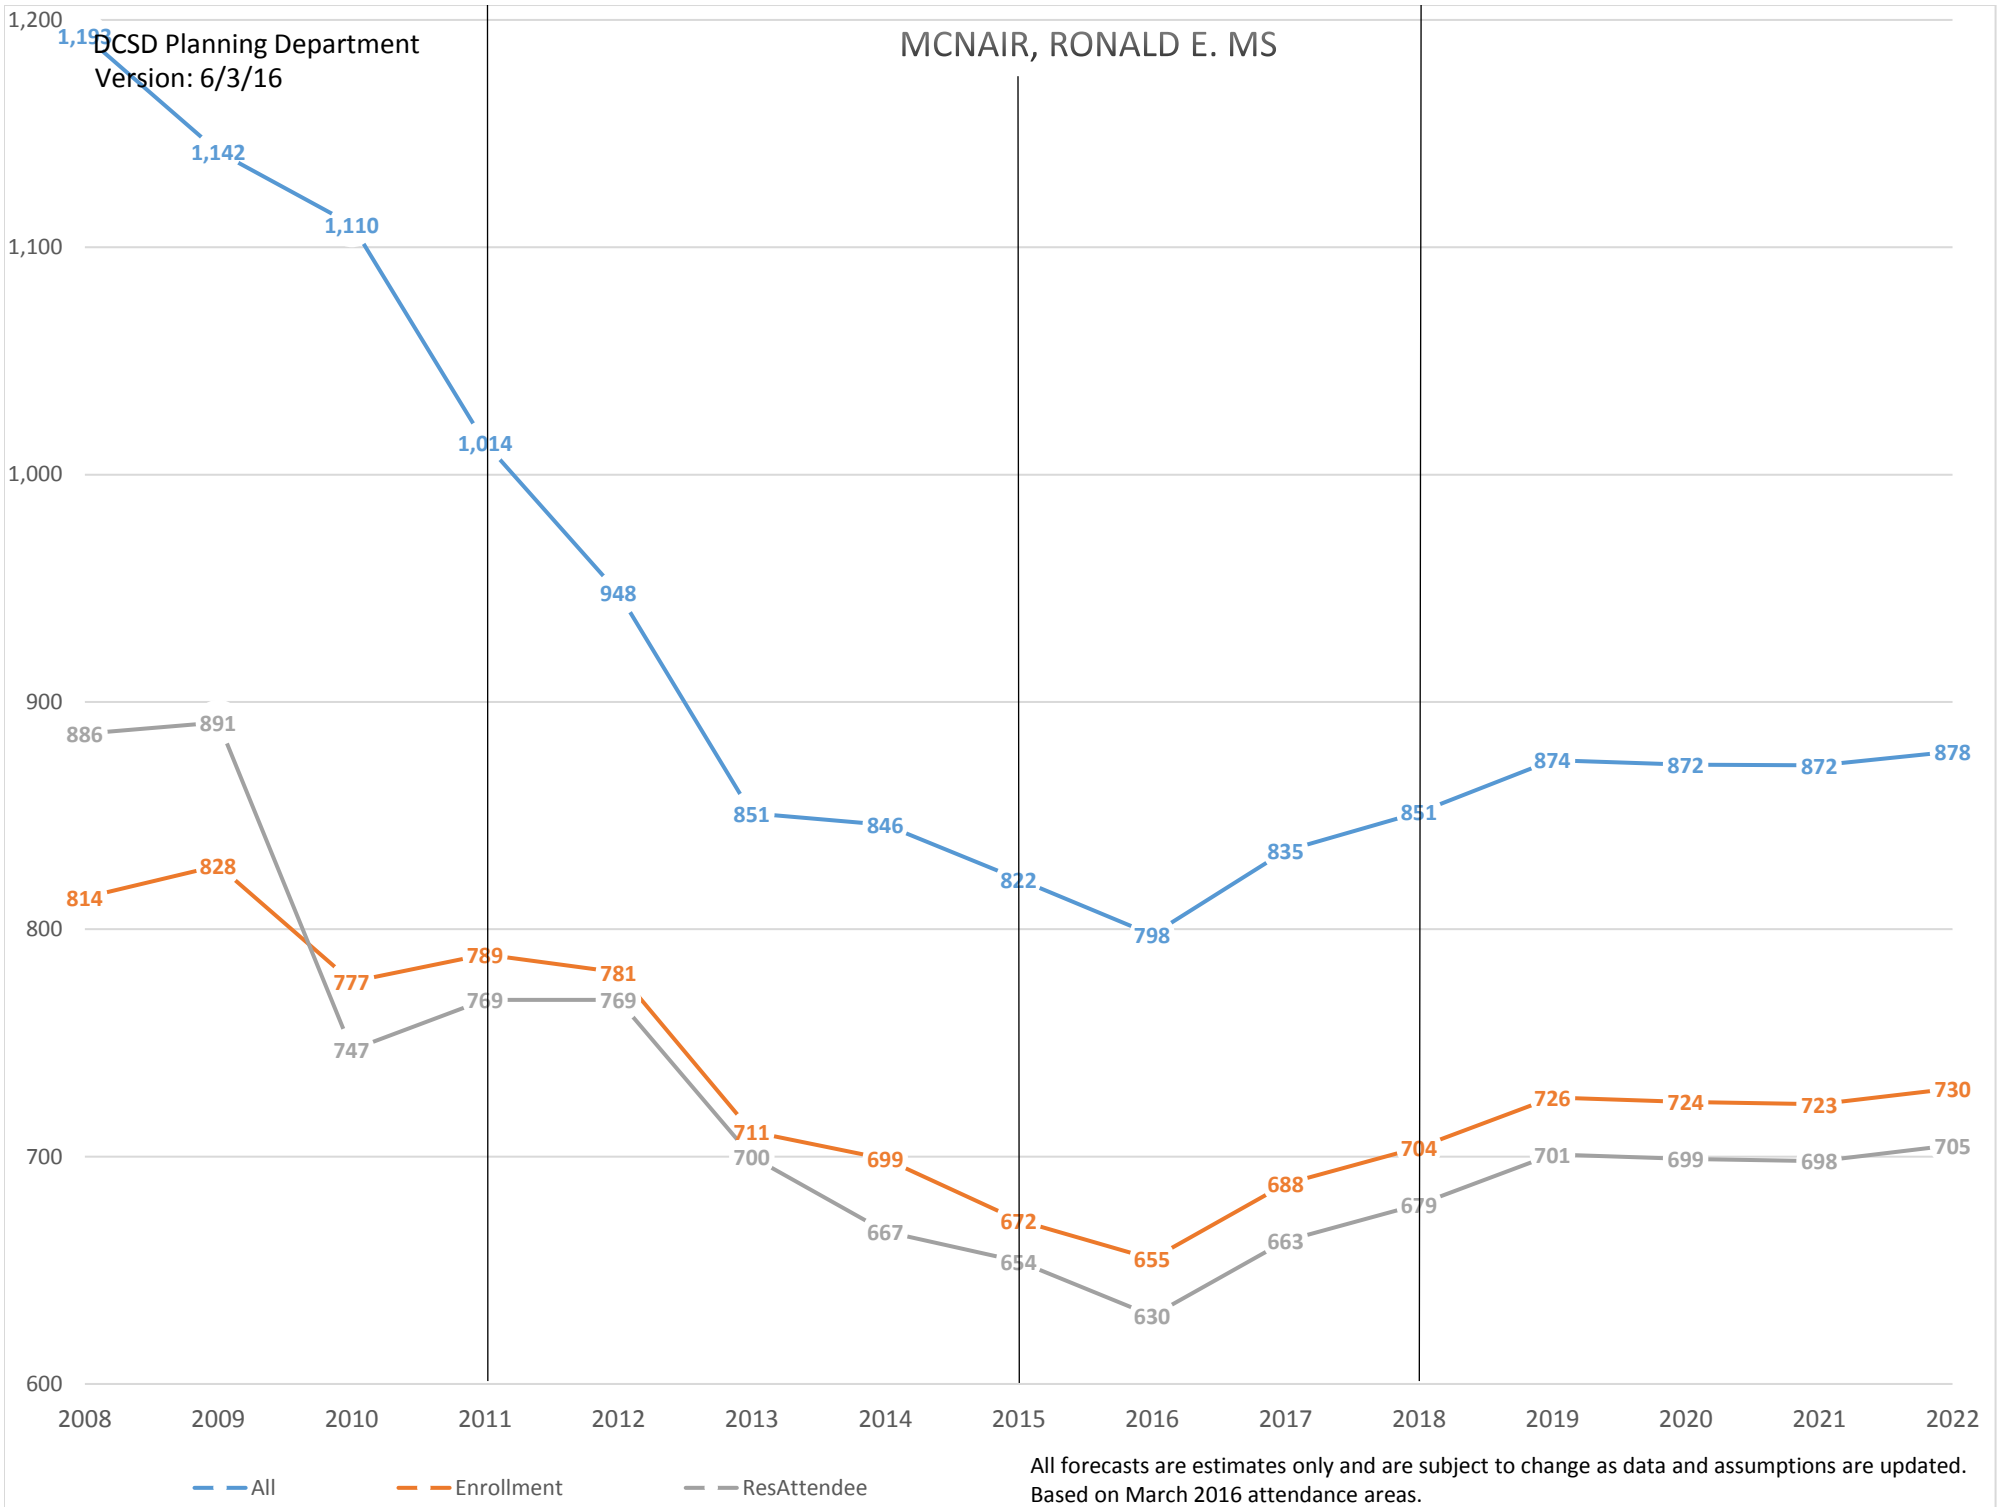

MCNAIR, RONALD E. MS

DCSD Planning Department
Version: 6/3/16

All forecasts are estimates only and are subject to change as data and assumptions are updated.
Based on March 2016 attendance areas.