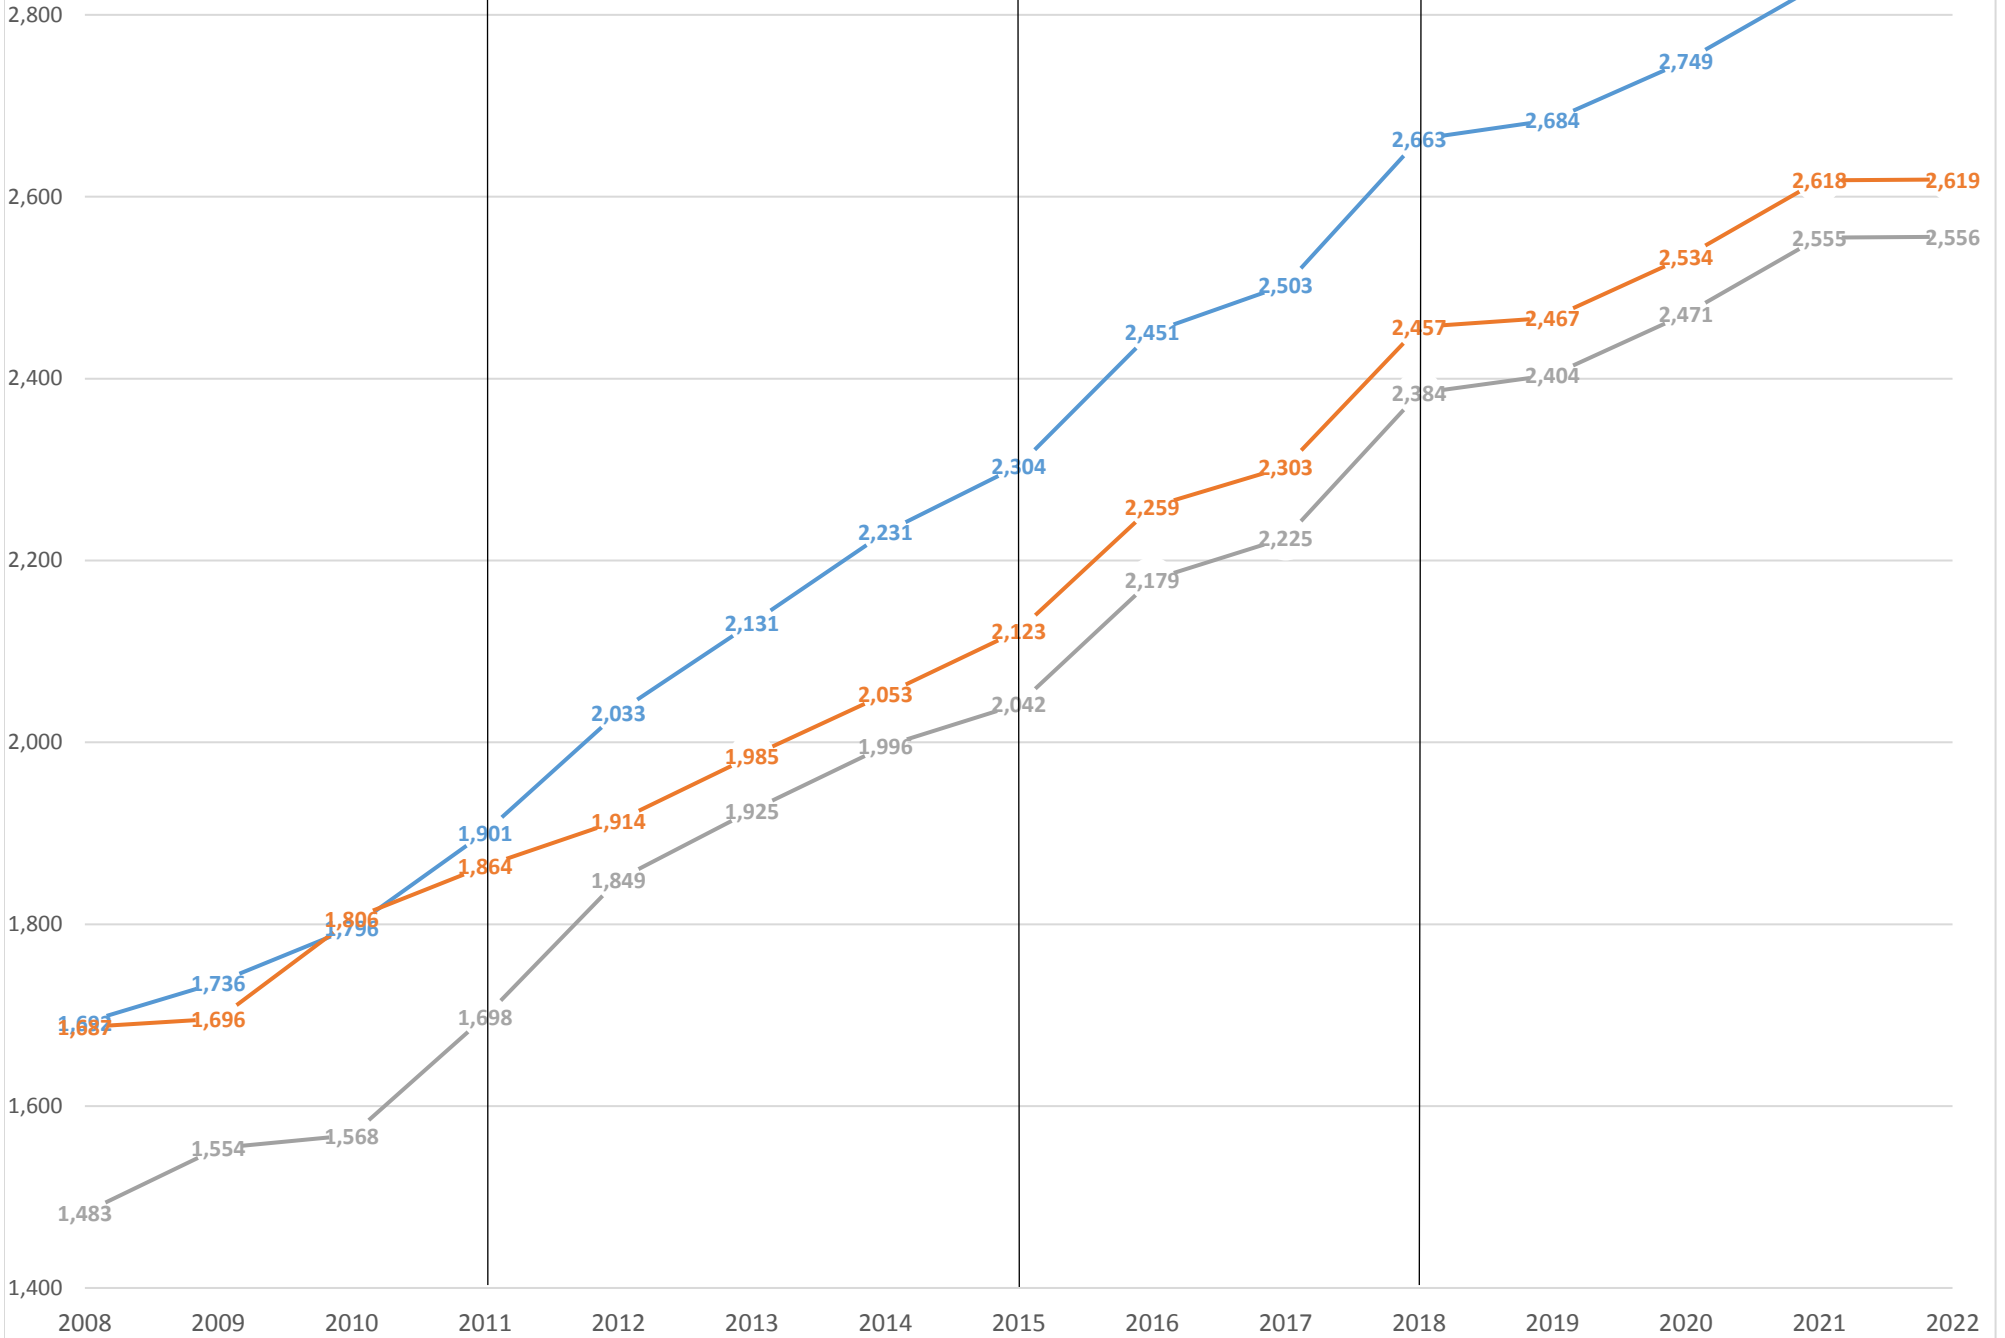

LAKESIDE HS

— All — Enrollment — ResAttendee

All forecasts are estimates only and are subject to change as data and assumptions are updated.
Based on March 2016 attendance areas.