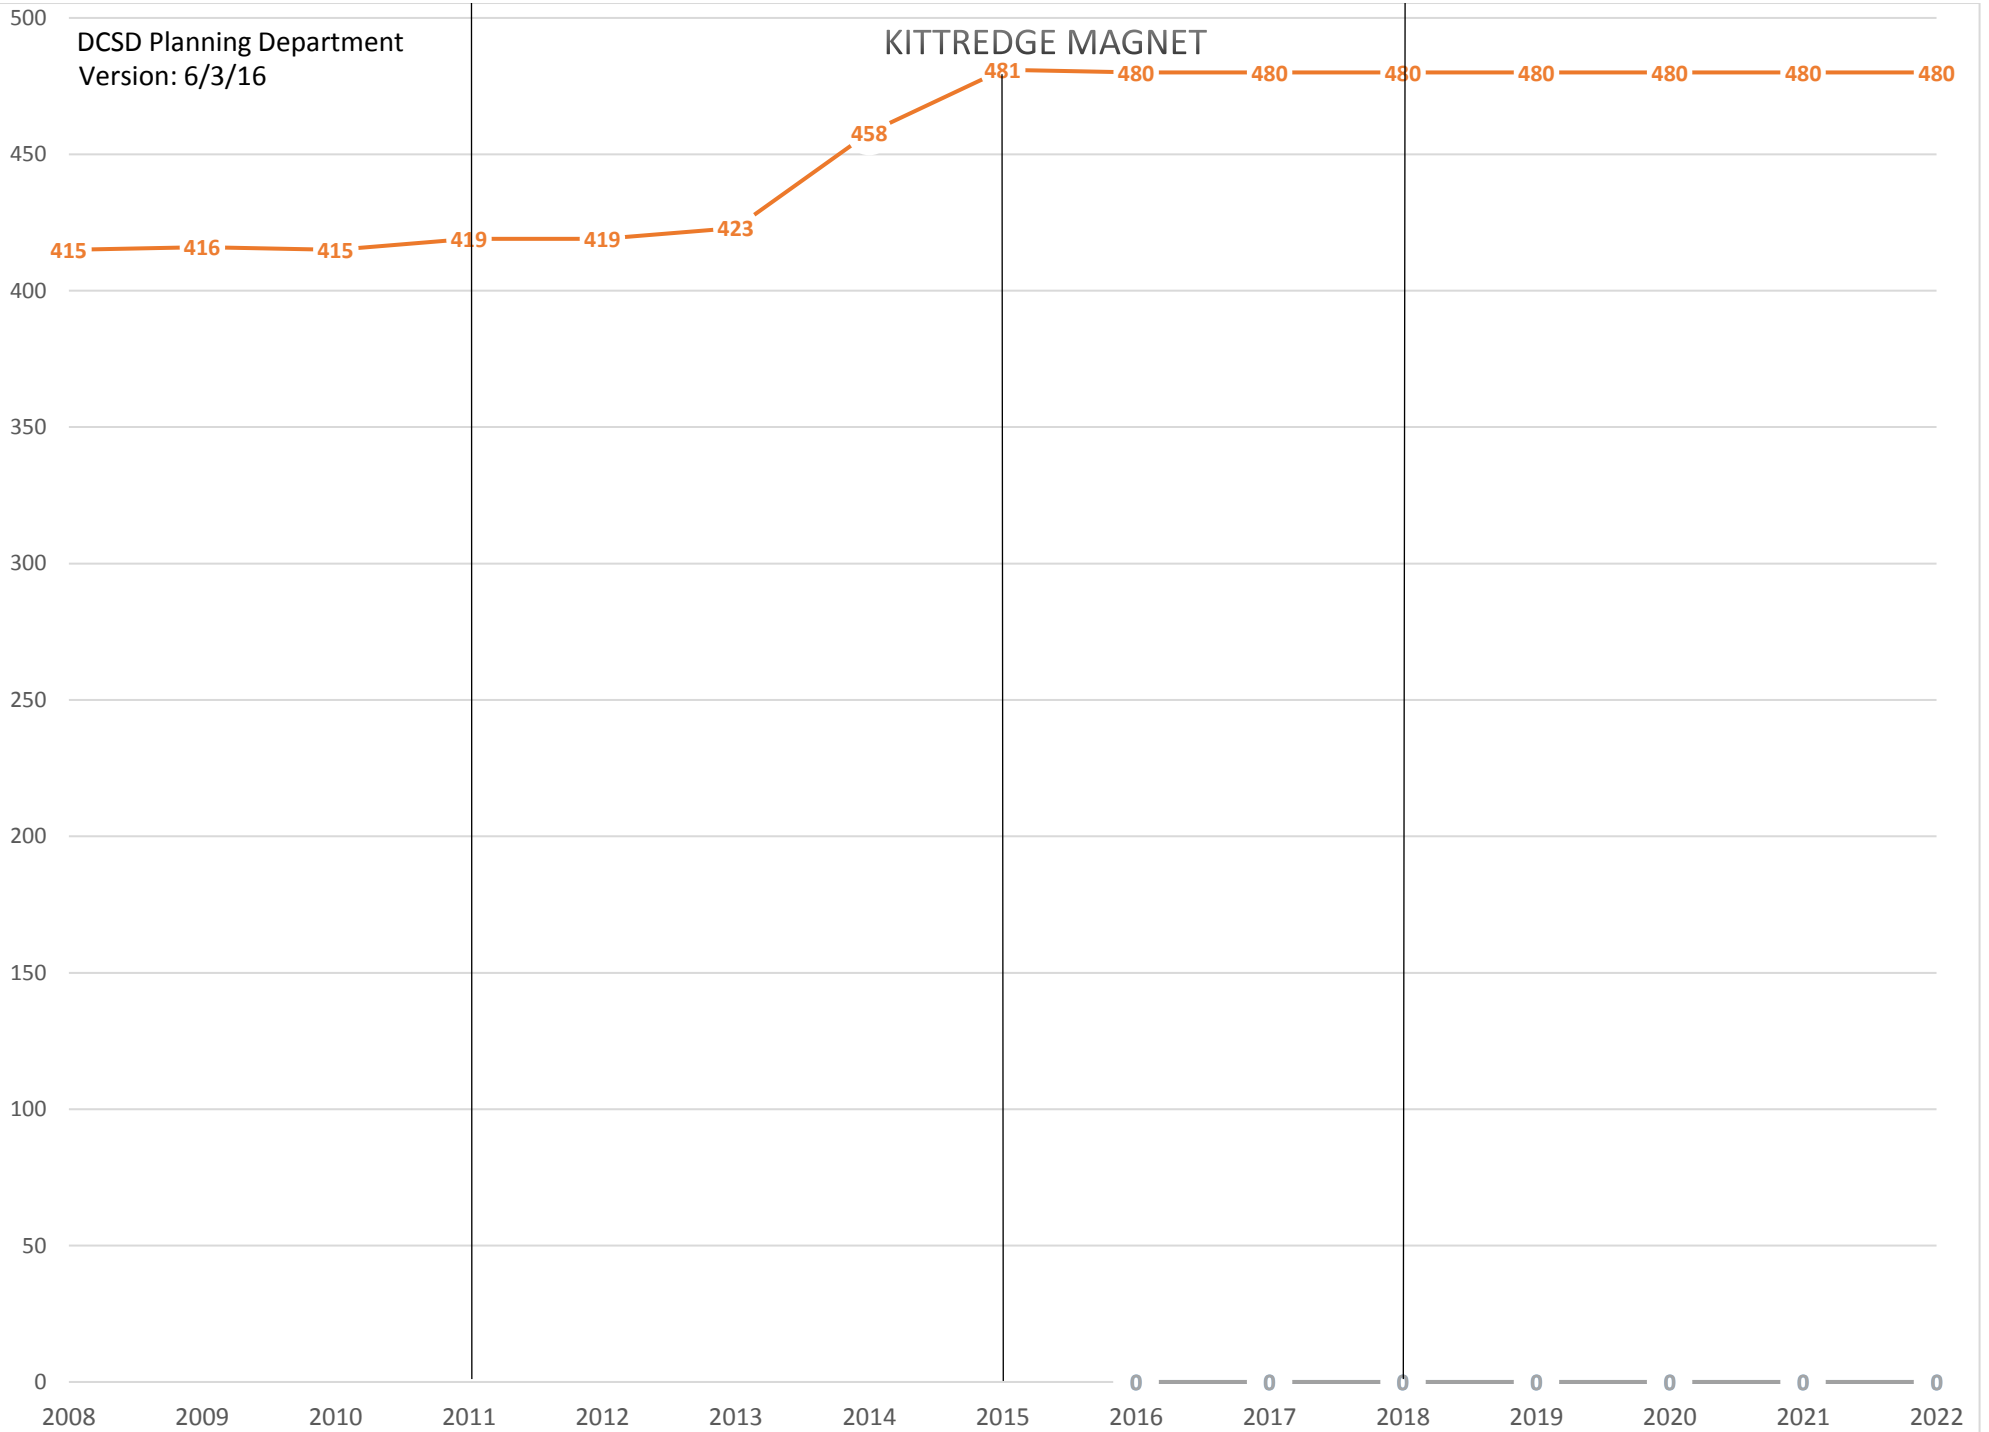

# KITTREDGE MAGNET

— All      — Enrollment      — ResAttendee

All forecasts are estimates only and are subject to change as data and assumptions are updated.  
Based on March 2016 attendance areas.