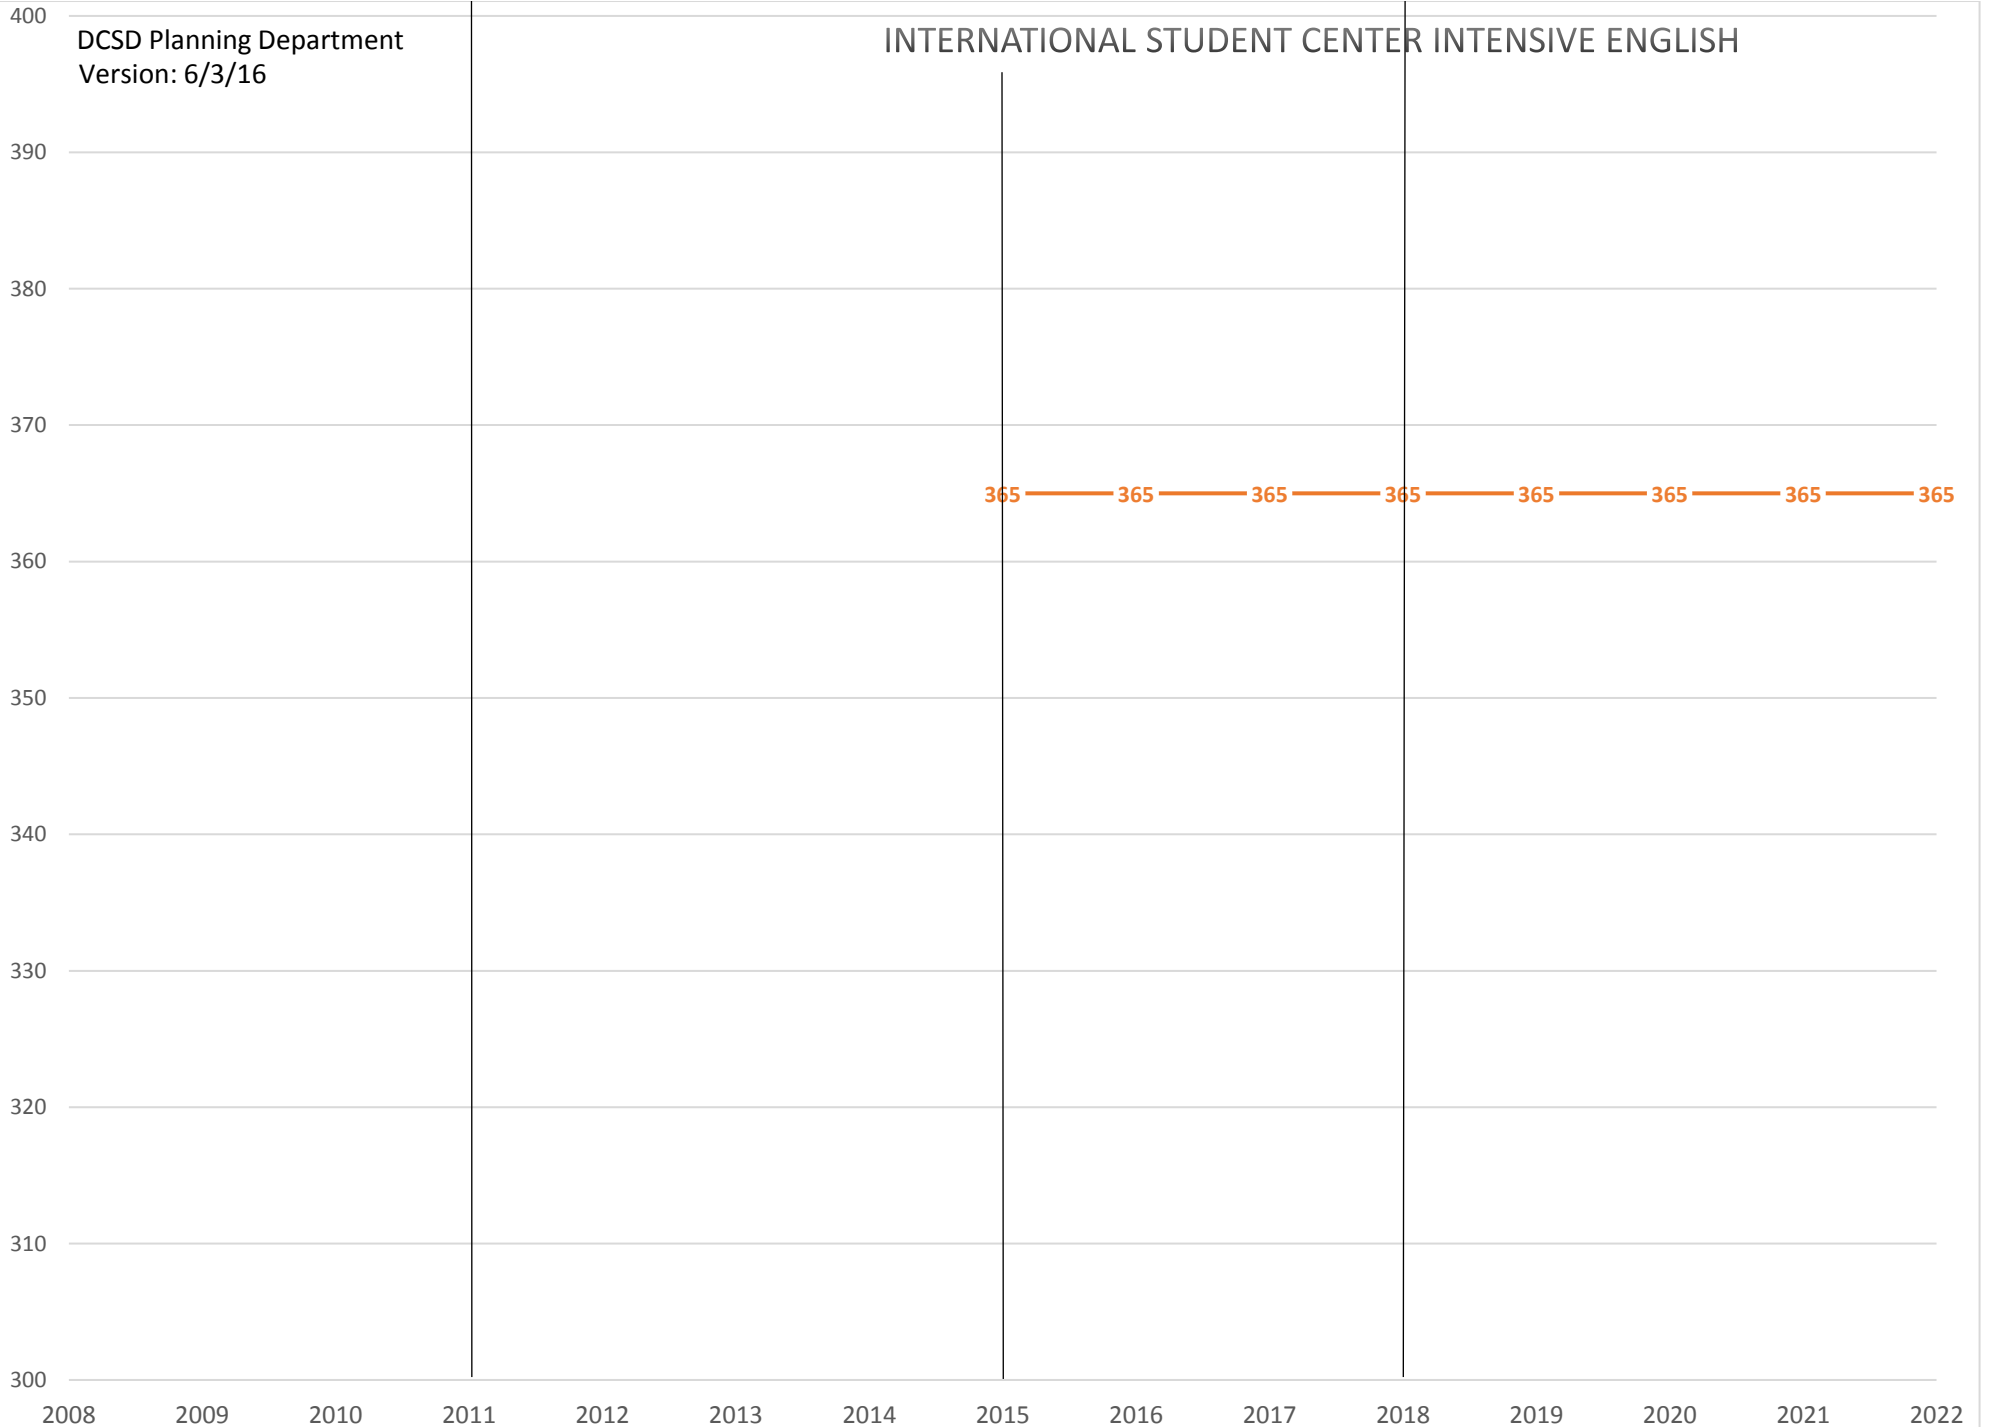

# INTERNATIONAL STUDENT CENTER INTENSIVE ENGLISH

— All      — Enrollment      — ResAttendee

All forecasts are estimates only and are subject to change as data and assumptions are updated.  
Based on March 2016 attendance areas.