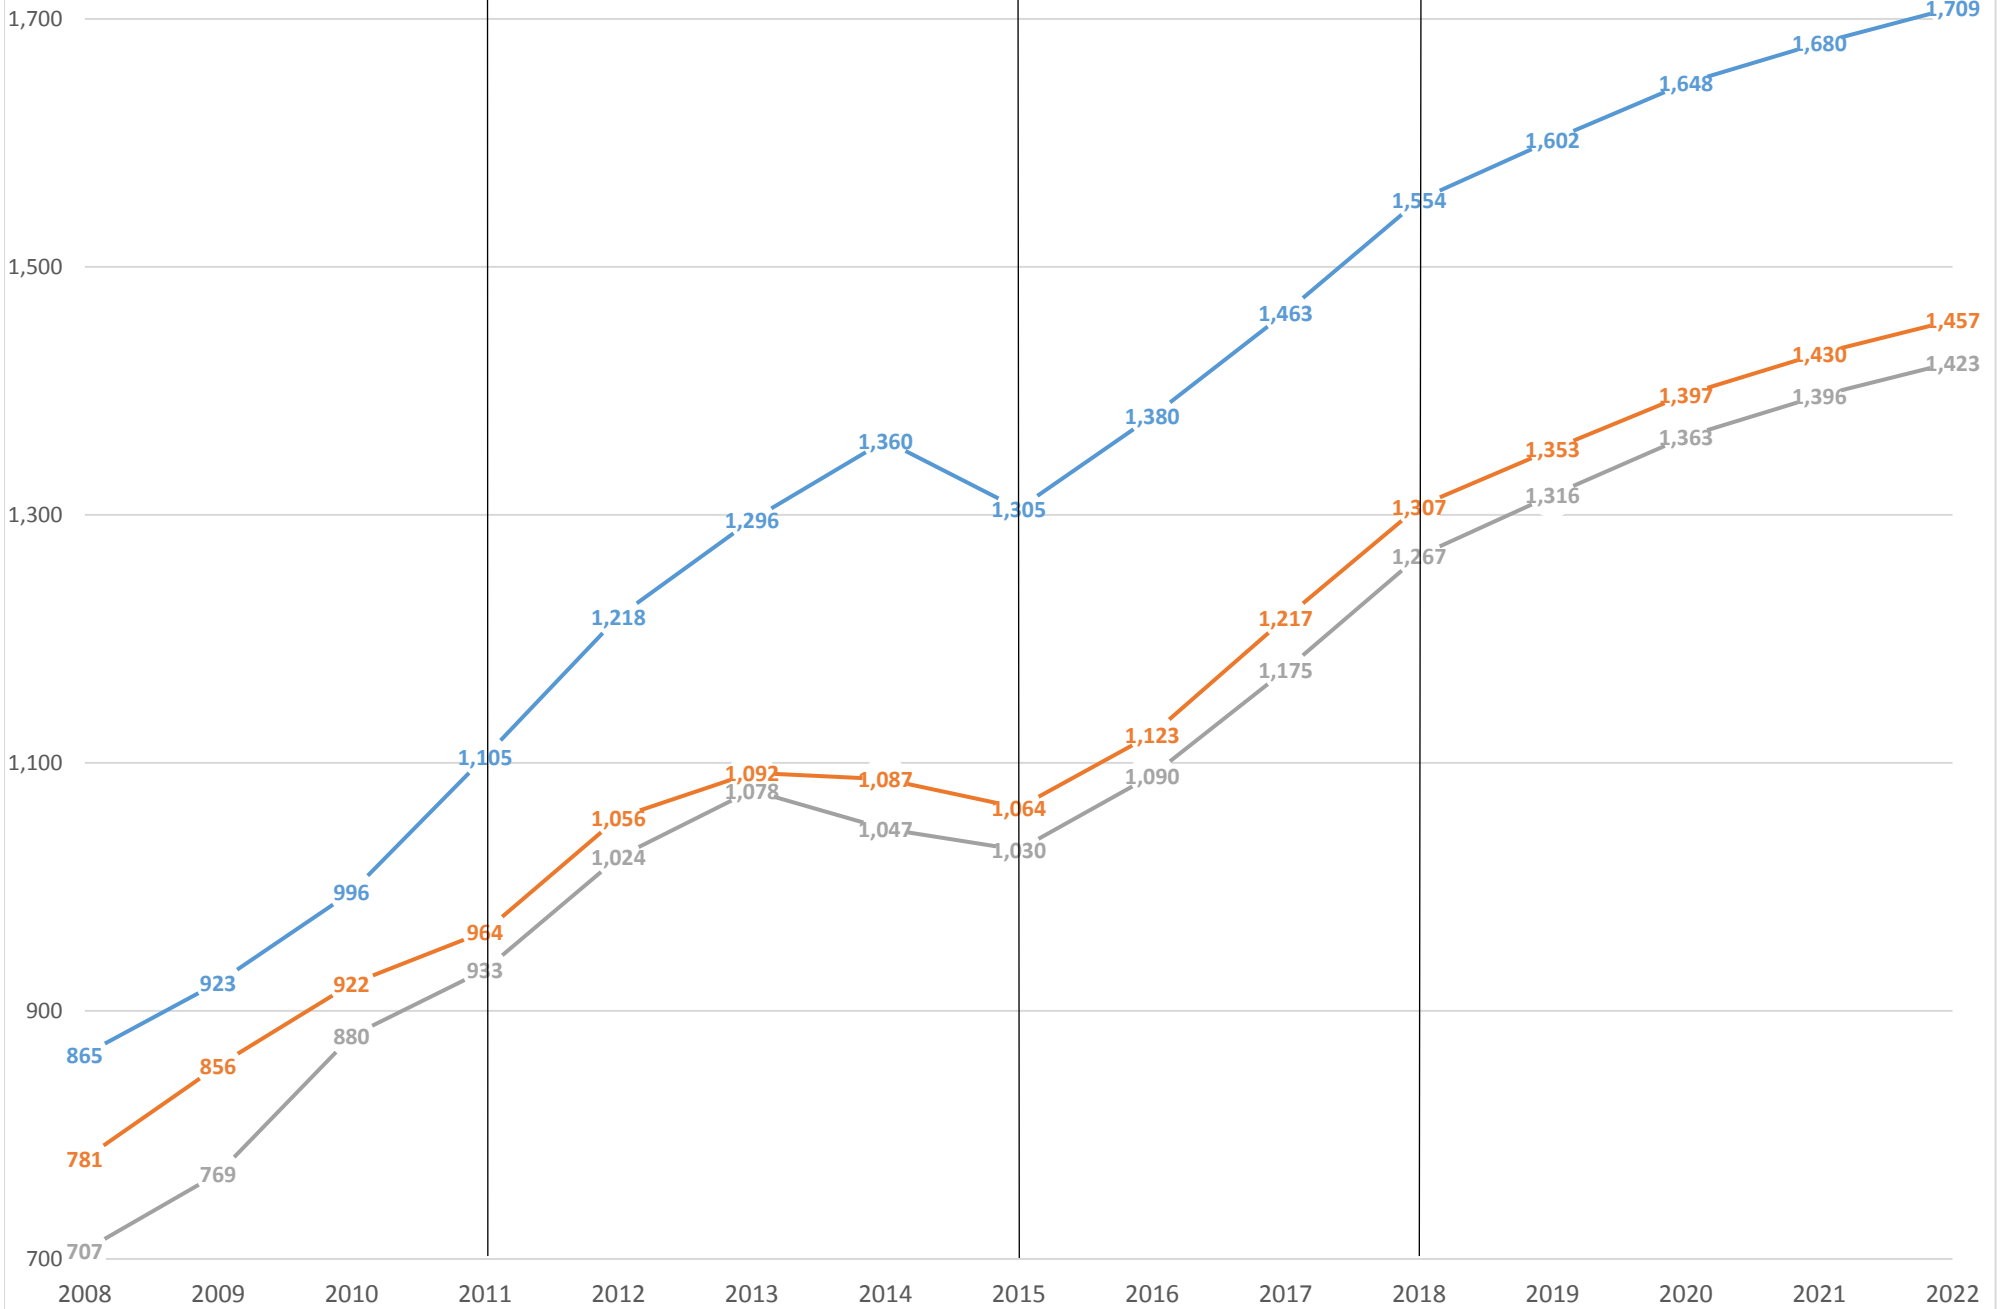

# INDIAN CREEK ES

— All      — Enrollment      — ResAttendee

All forecasts are estimates only and are subject to change as data and assumptions are updated.  
Based on March 2016 attendance areas.