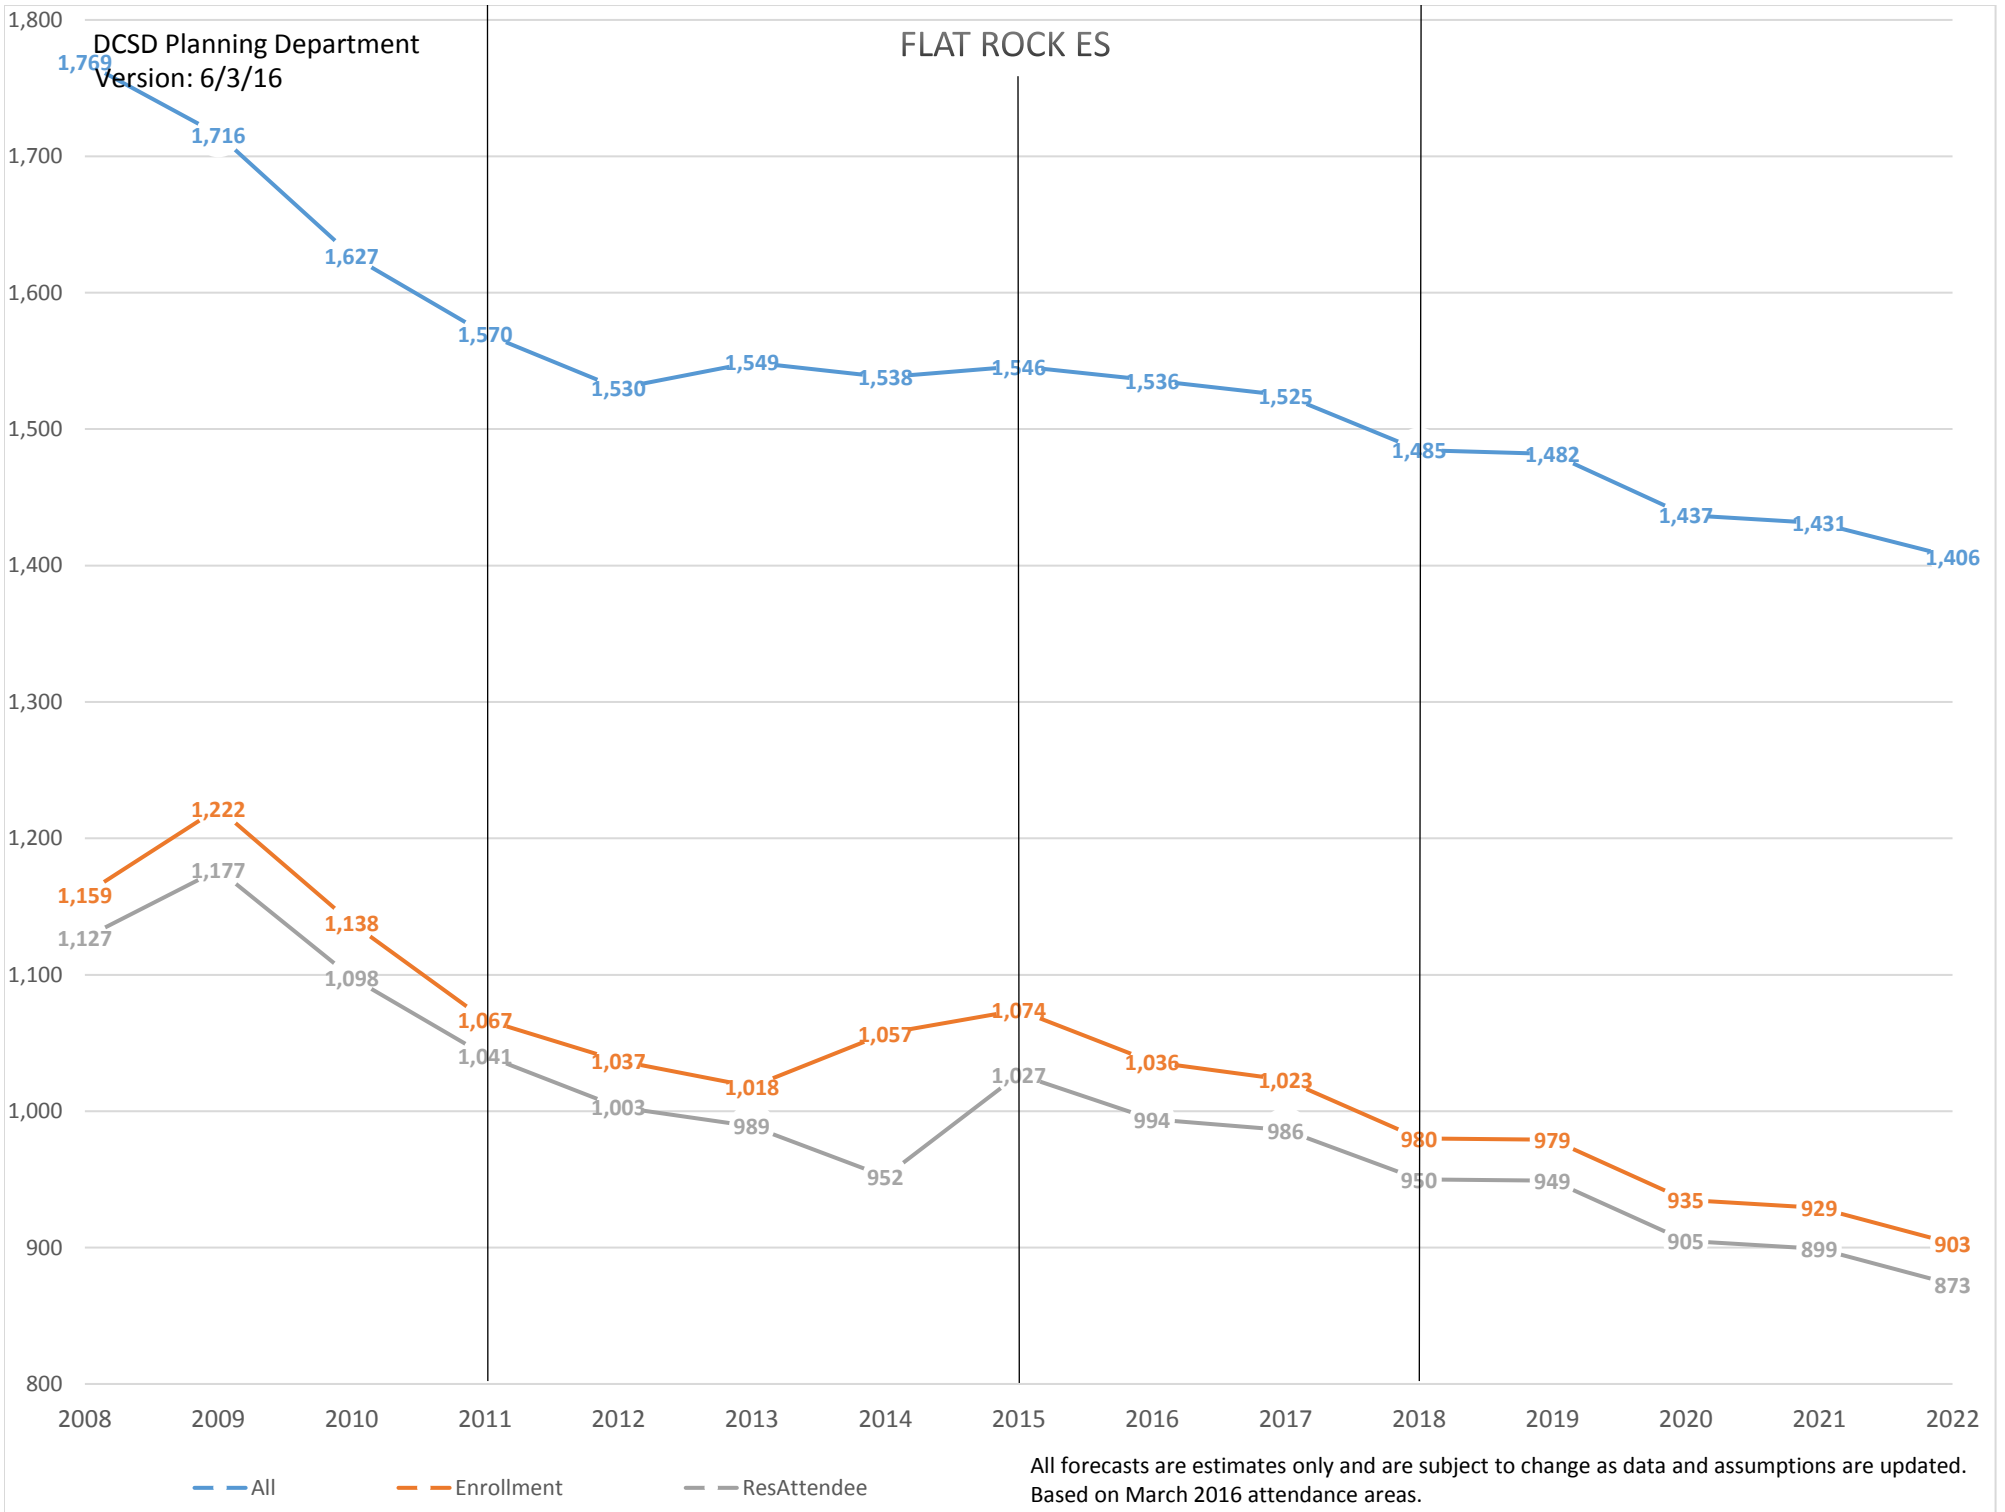

DCSD Planning Department
Version: 6/3/16

FLAT ROCK ES

All forecasts are estimates only and are subject to change as data and assumptions are updated.
Based on March 2016 attendance areas.