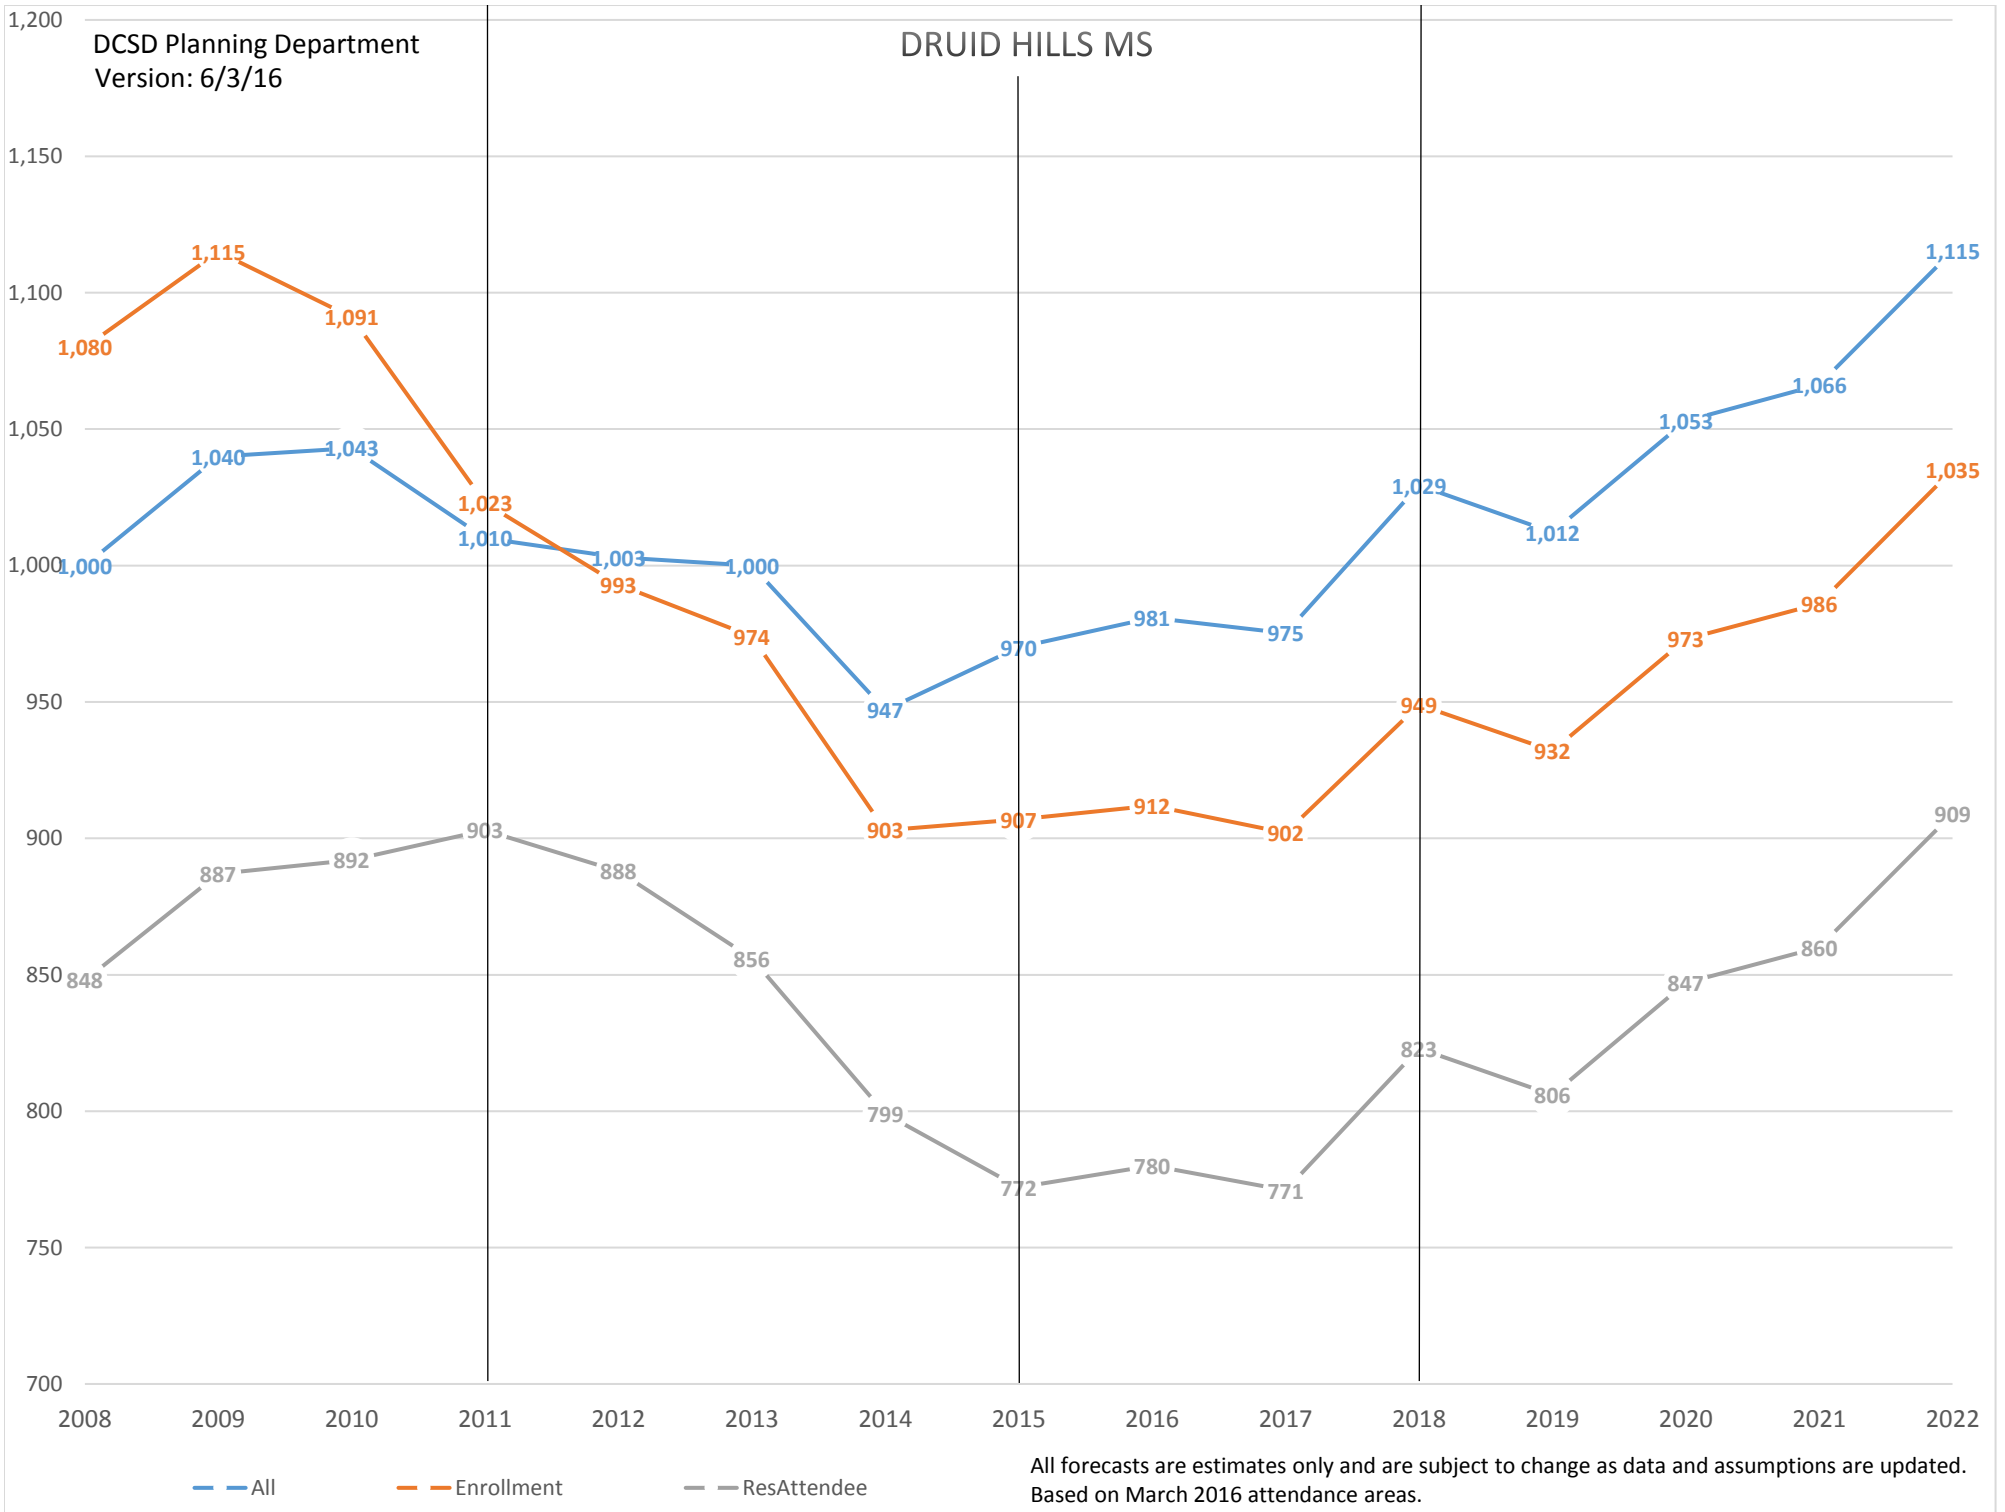

DRUID HILLS MS

All forecasts are estimates only and are subject to change as data and assumptions are updated.
Based on March 2016 attendance areas.