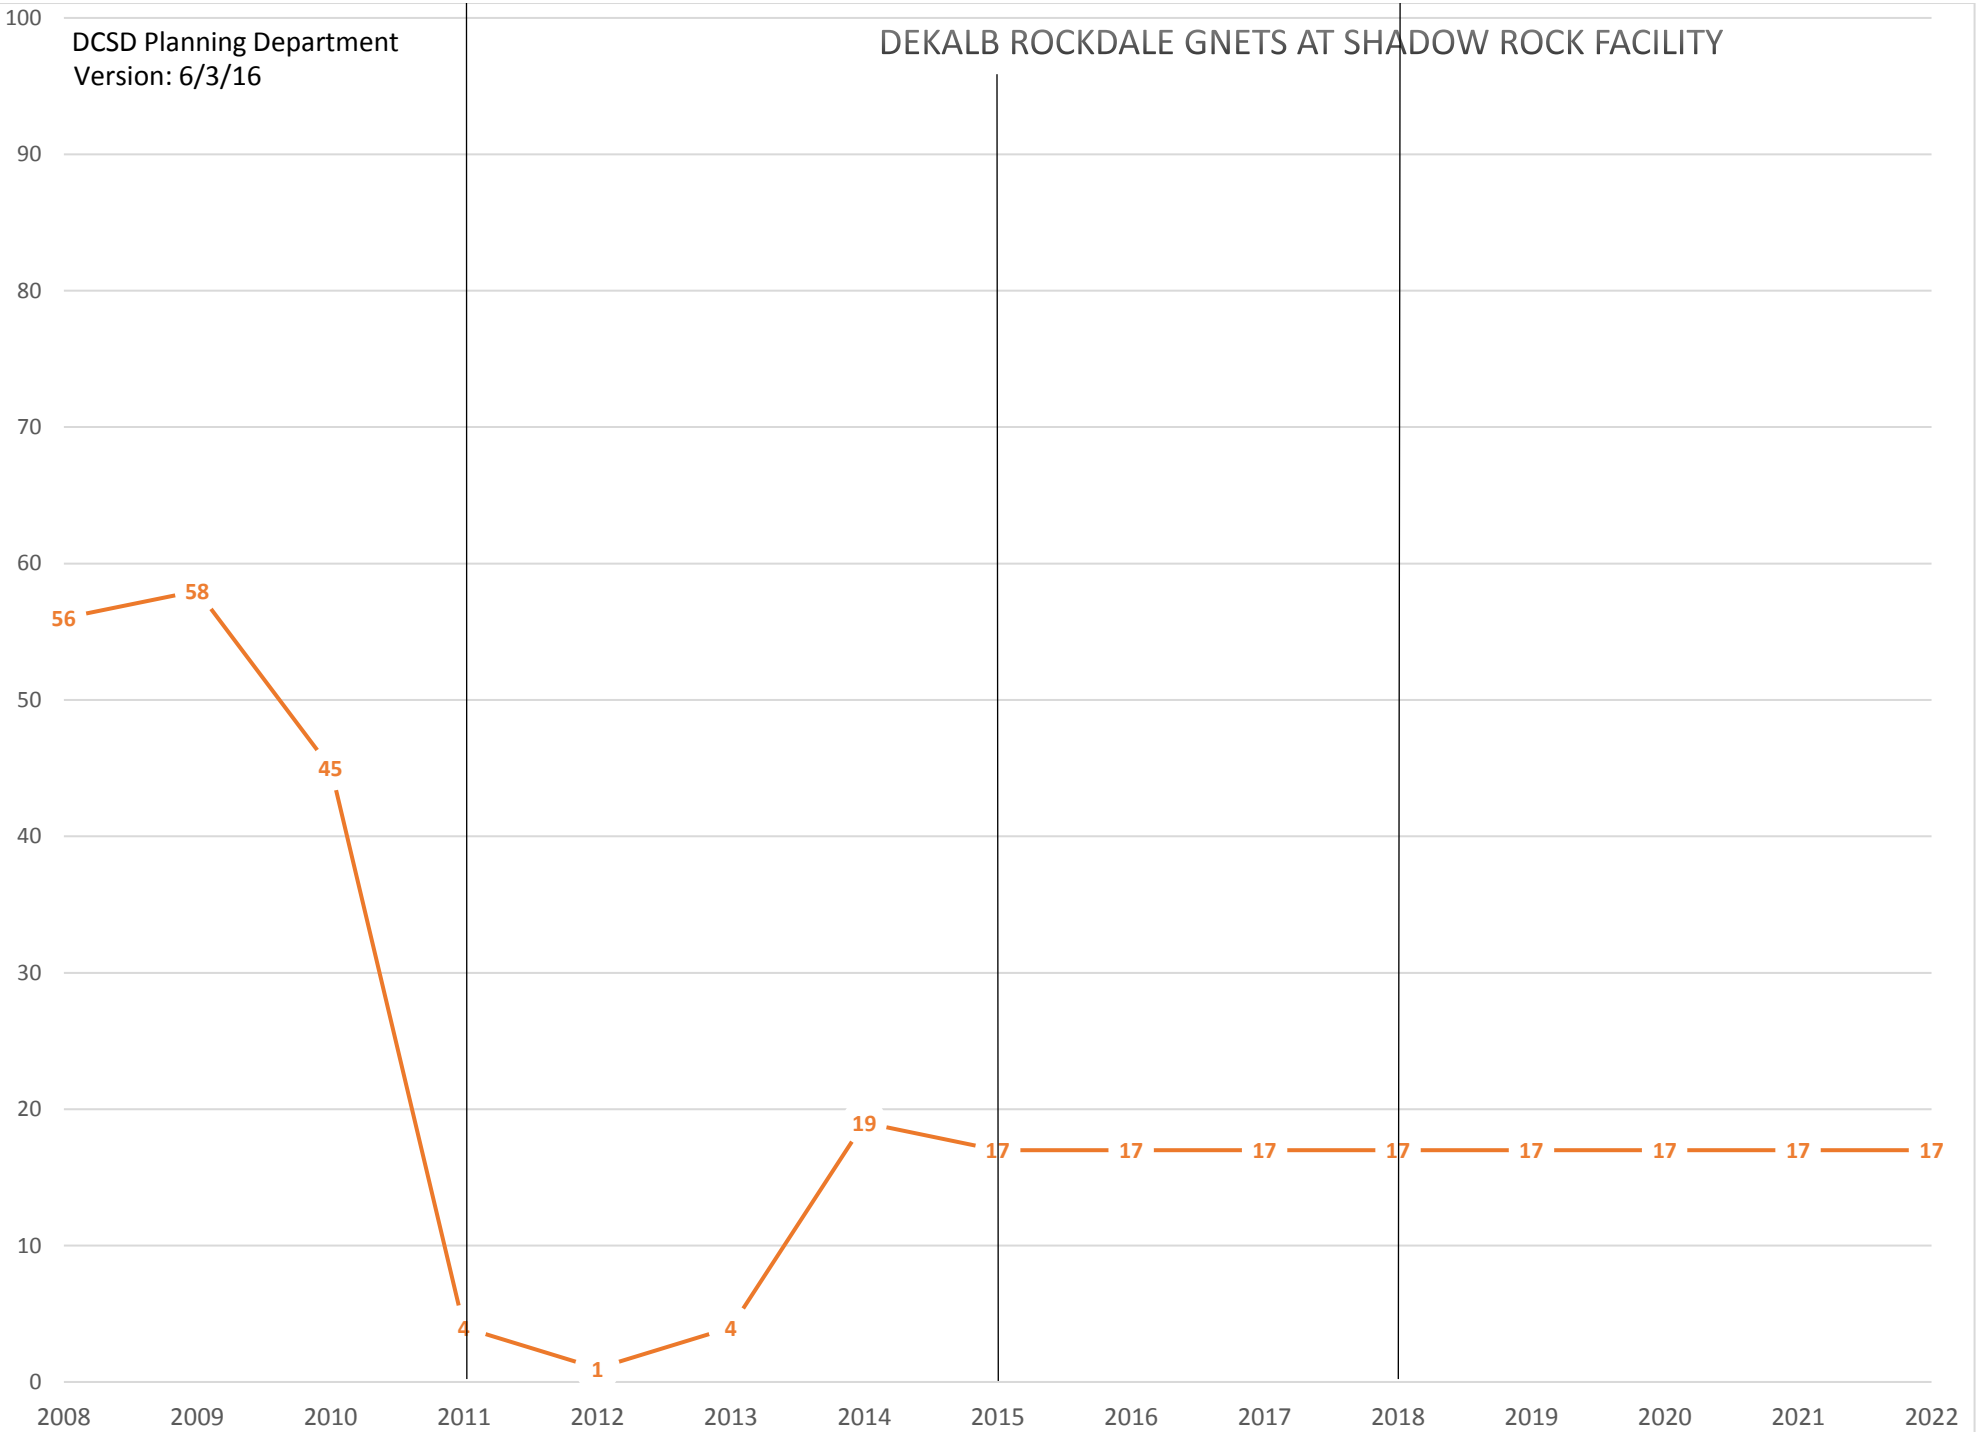

# DEKALB ROCKDALE GNETS AT SHADOW ROCK FACILITY

— All      — Enrollment      — ResAttendee

All forecasts are estimates only and are subject to change as data and assumptions are updated.  
Based on March 2016 attendance areas.