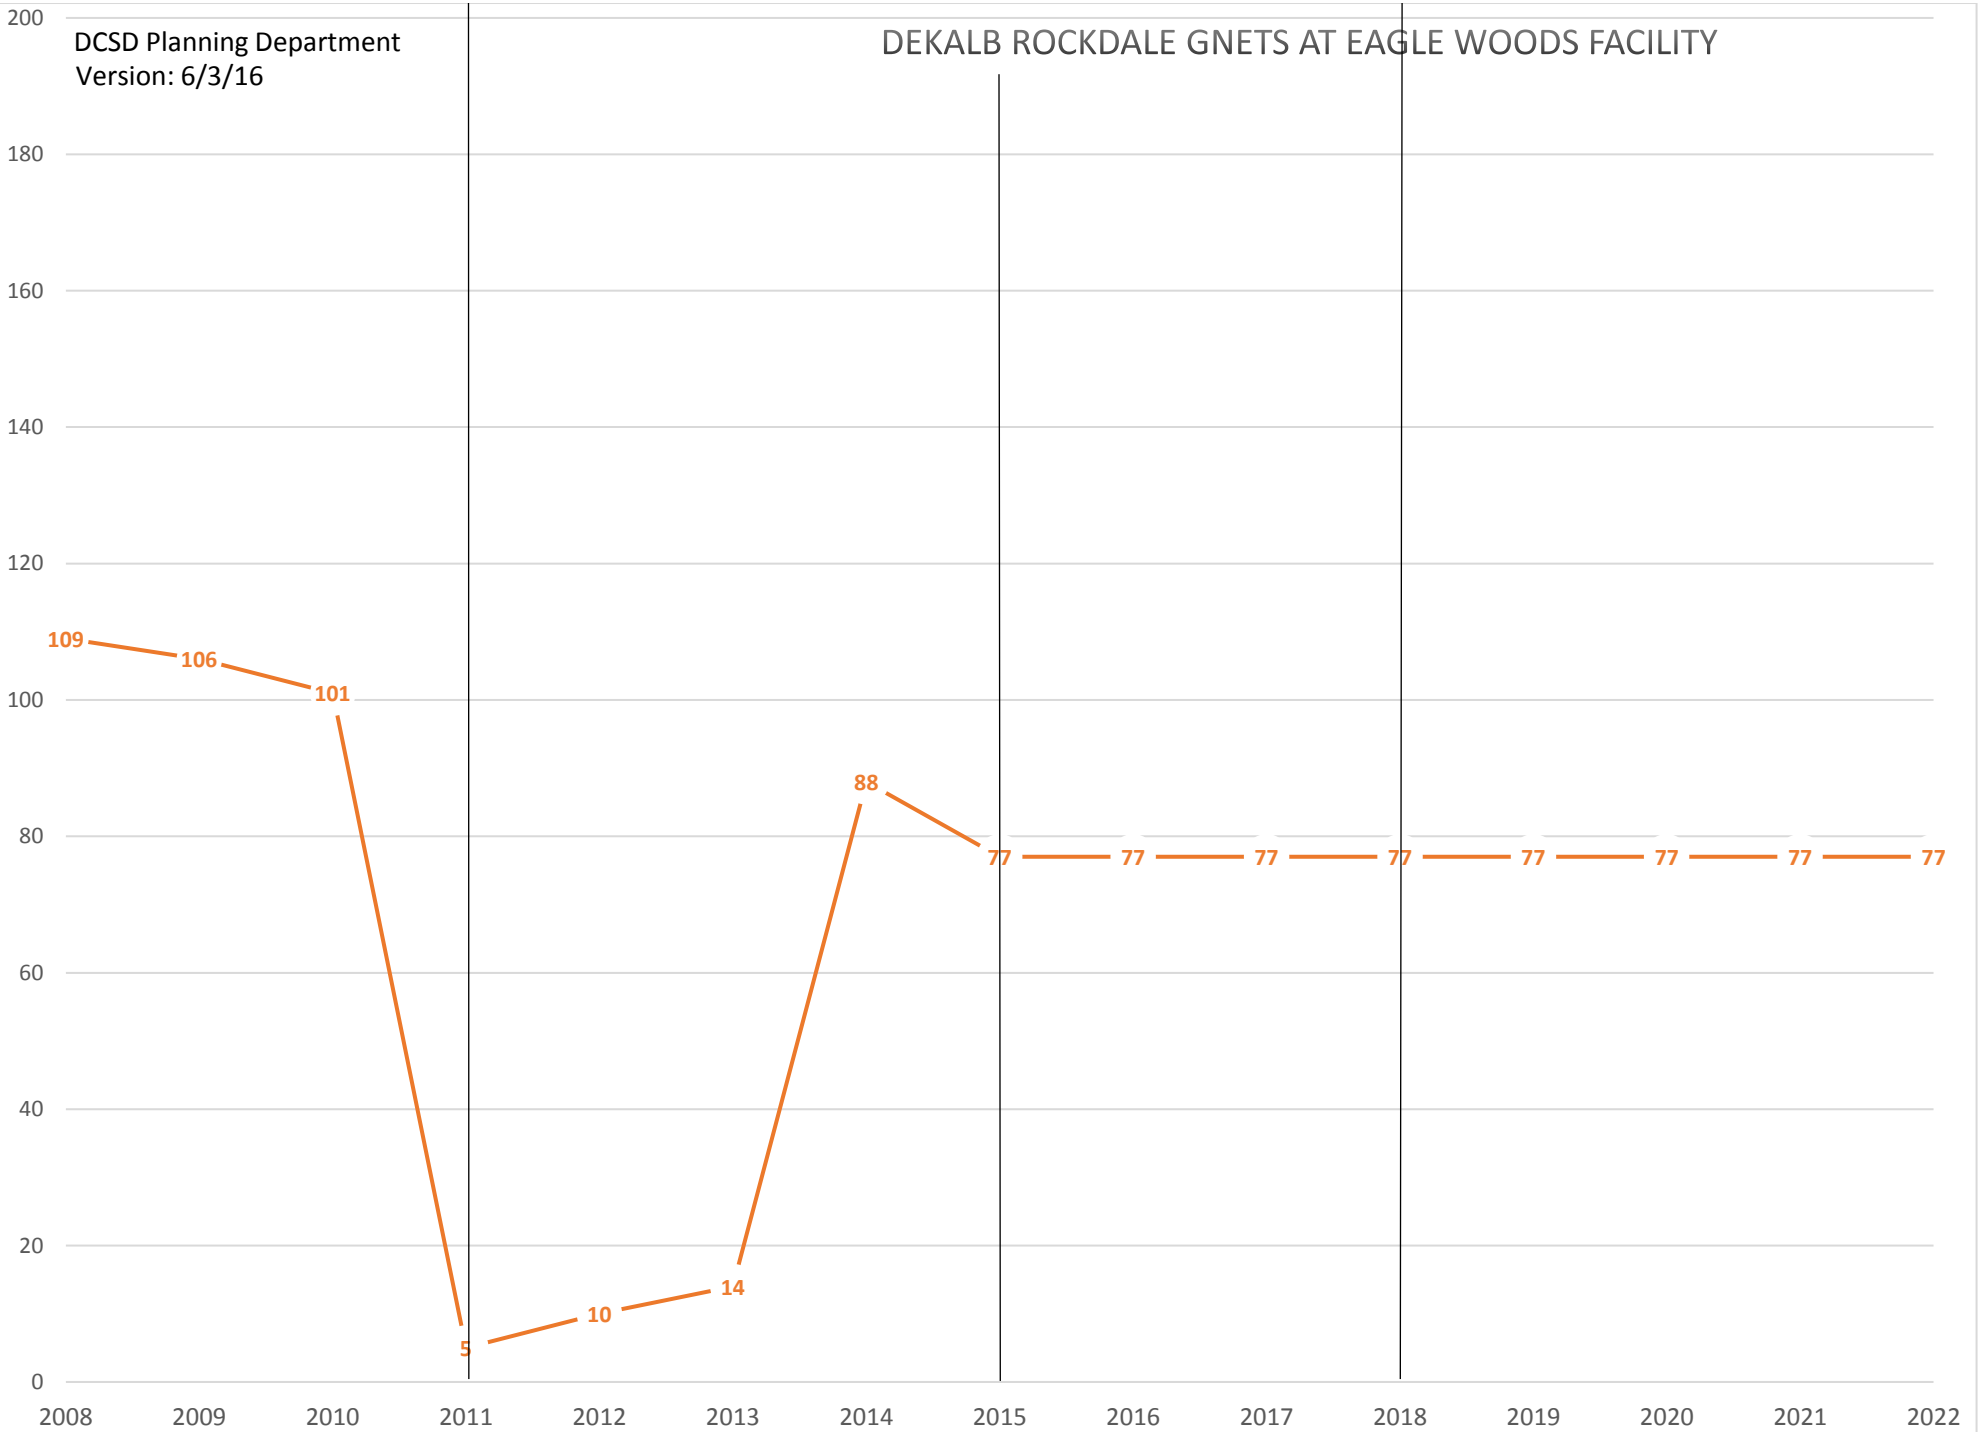

DEKALB ROCKDALE GNETS AT EAGLE WOODS FACILITY

— All — Enrollment — ResAttendee

All forecasts are estimates only and are subject to change as data and assumptions are updated.
Based on March 2016 attendance areas.