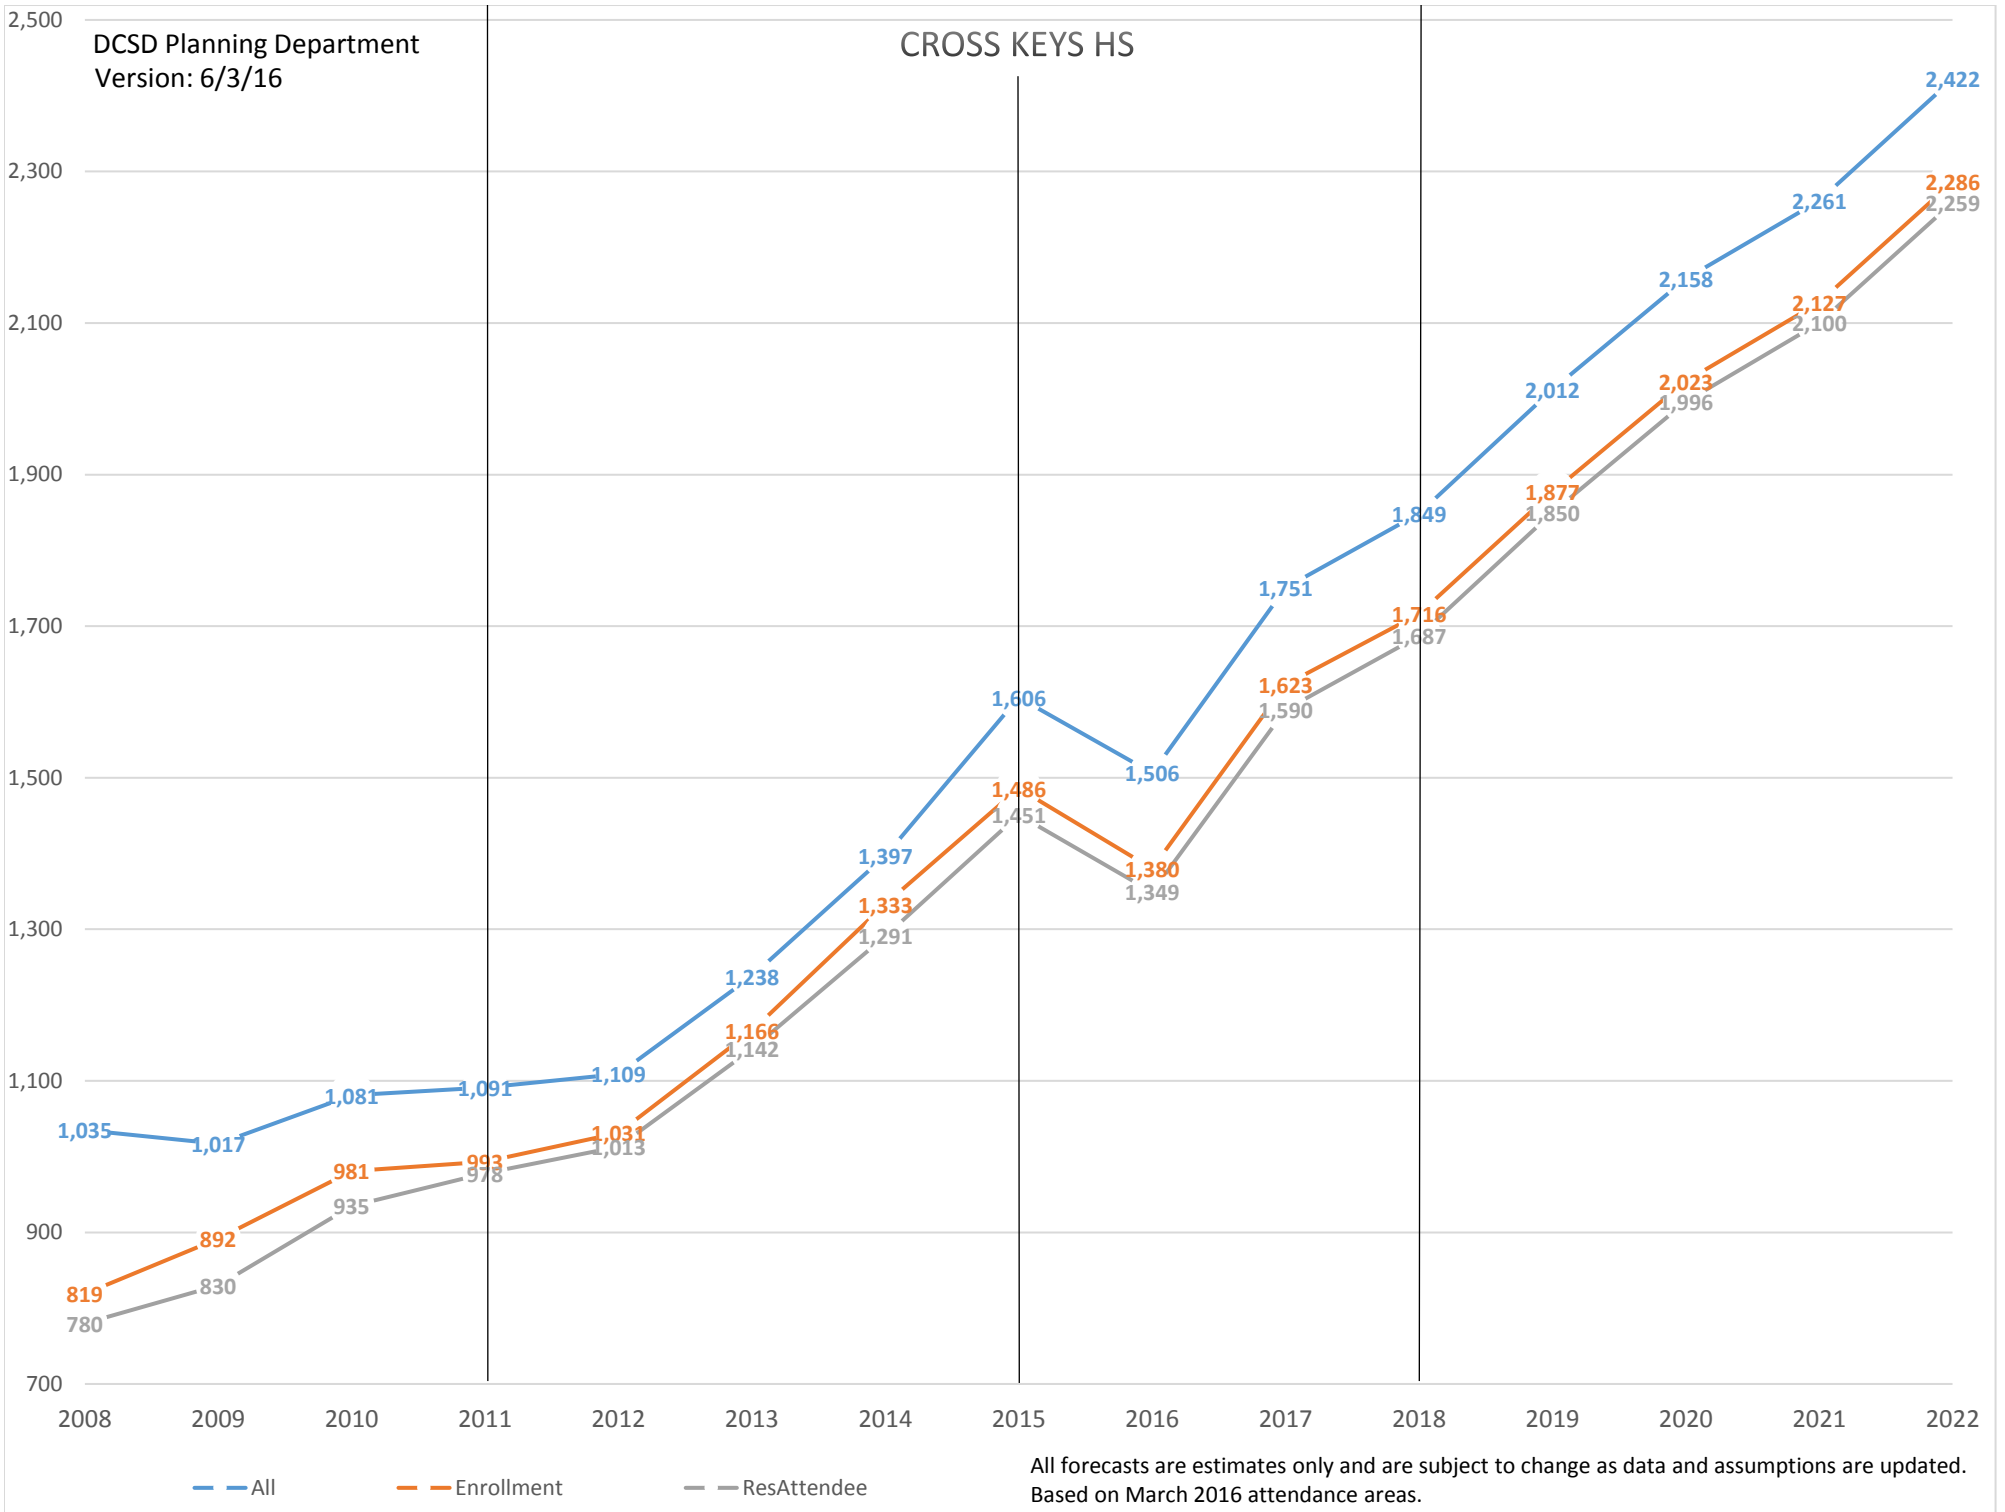

CROSS KEYS HS

All forecasts are estimates only and are subject to change as data and assumptions are updated.
Based on March 2016 attendance areas.