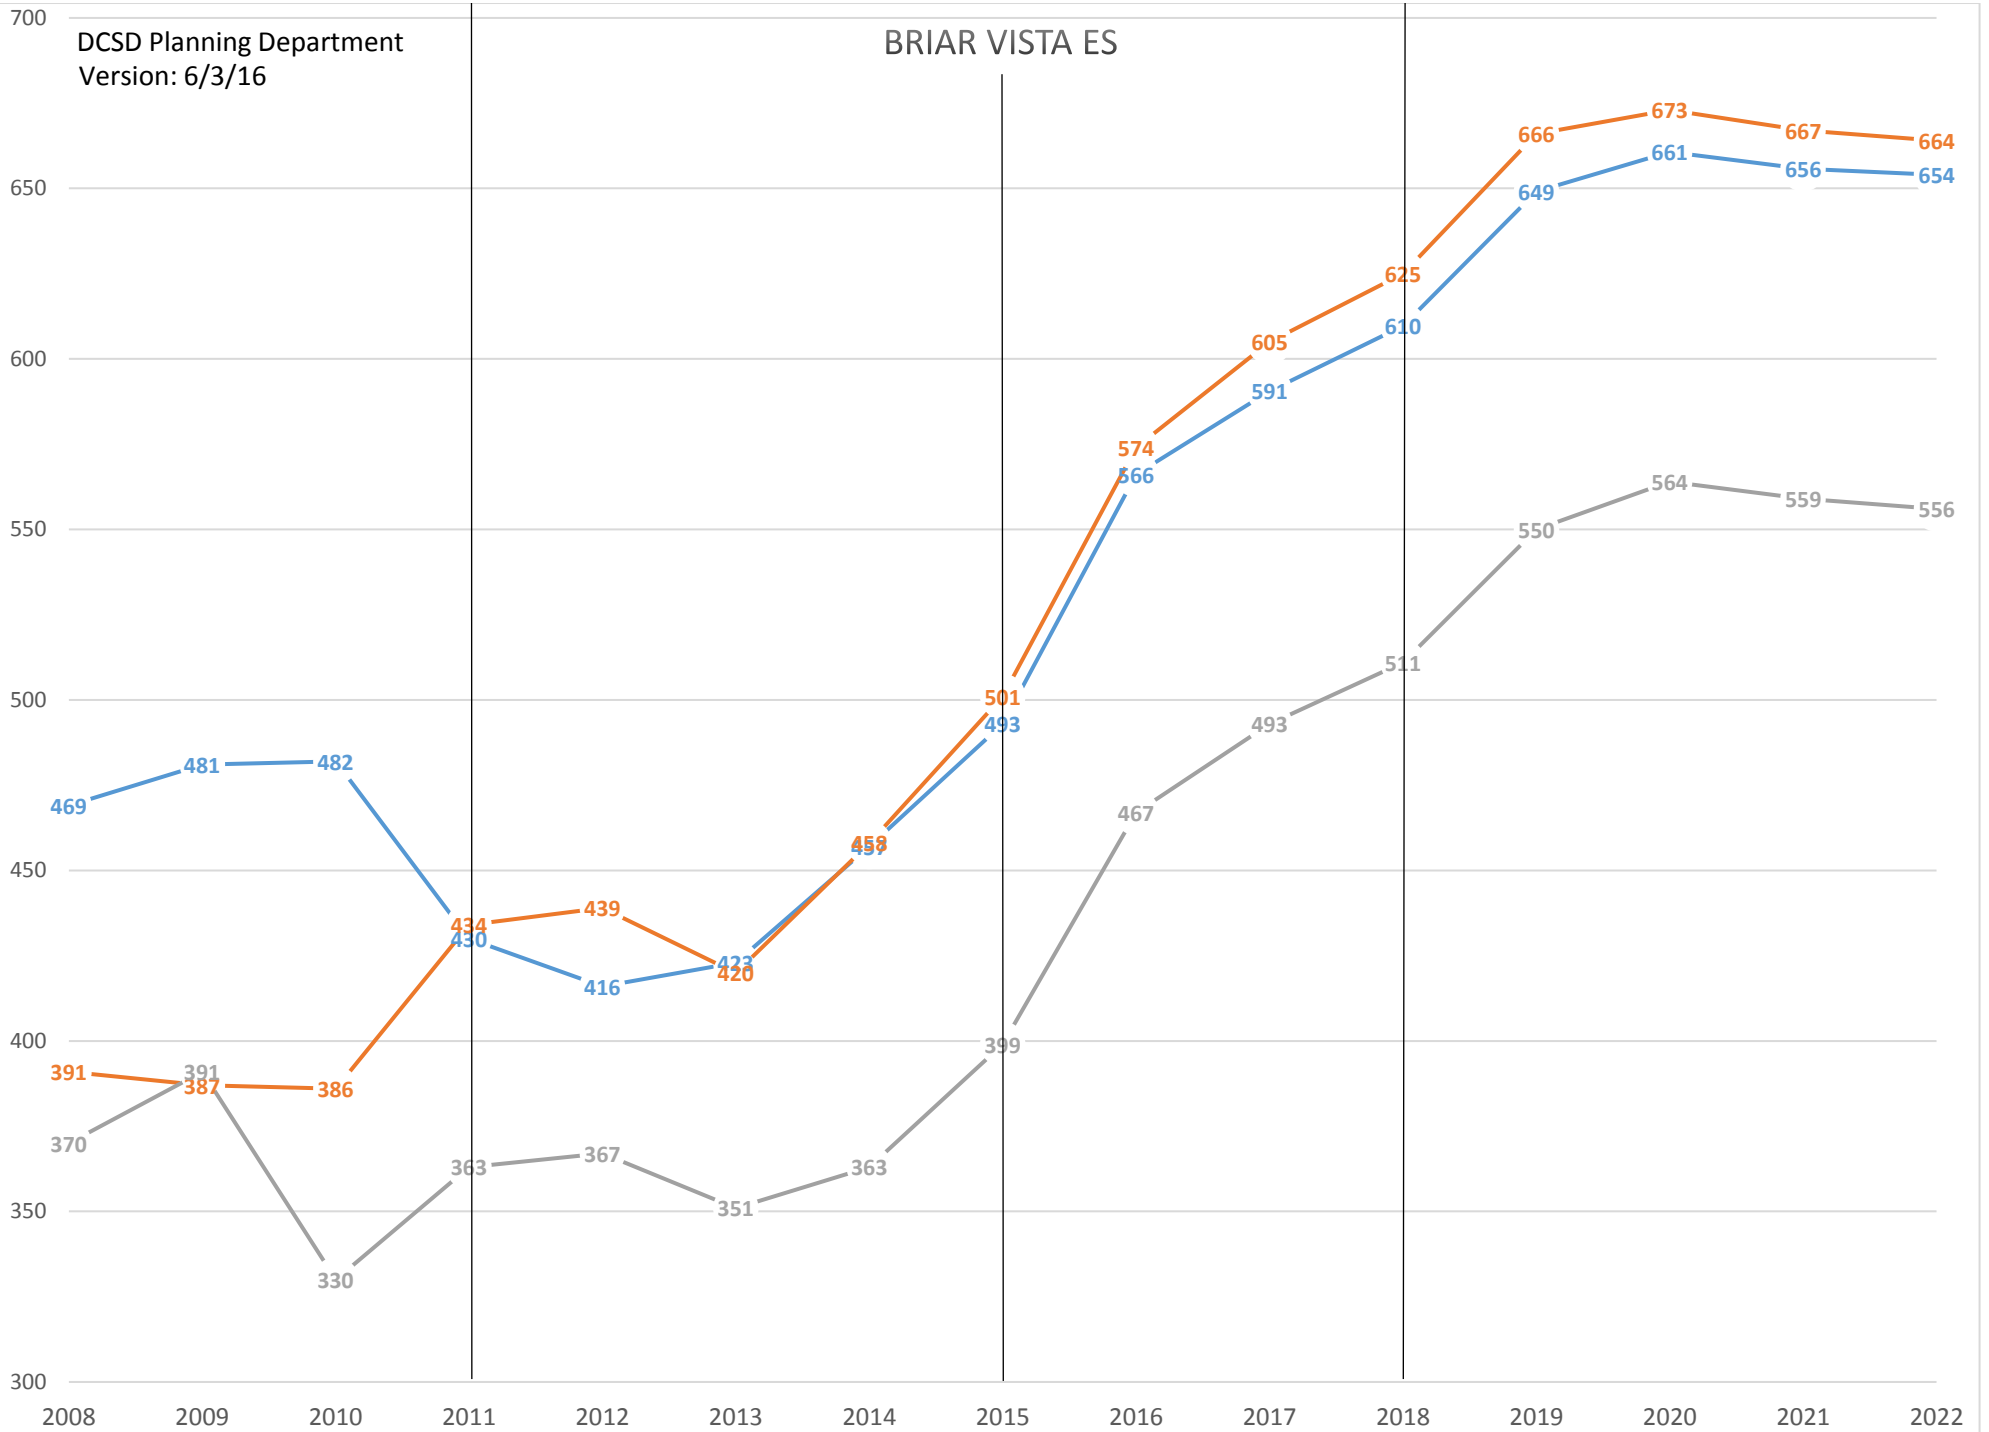

BRIAR VISTA ES

All forecasts are estimates only and are subject to change as data and assumptions are updated.
Based on March 2016 attendance areas.

— All — Enrollment — ResAttendee