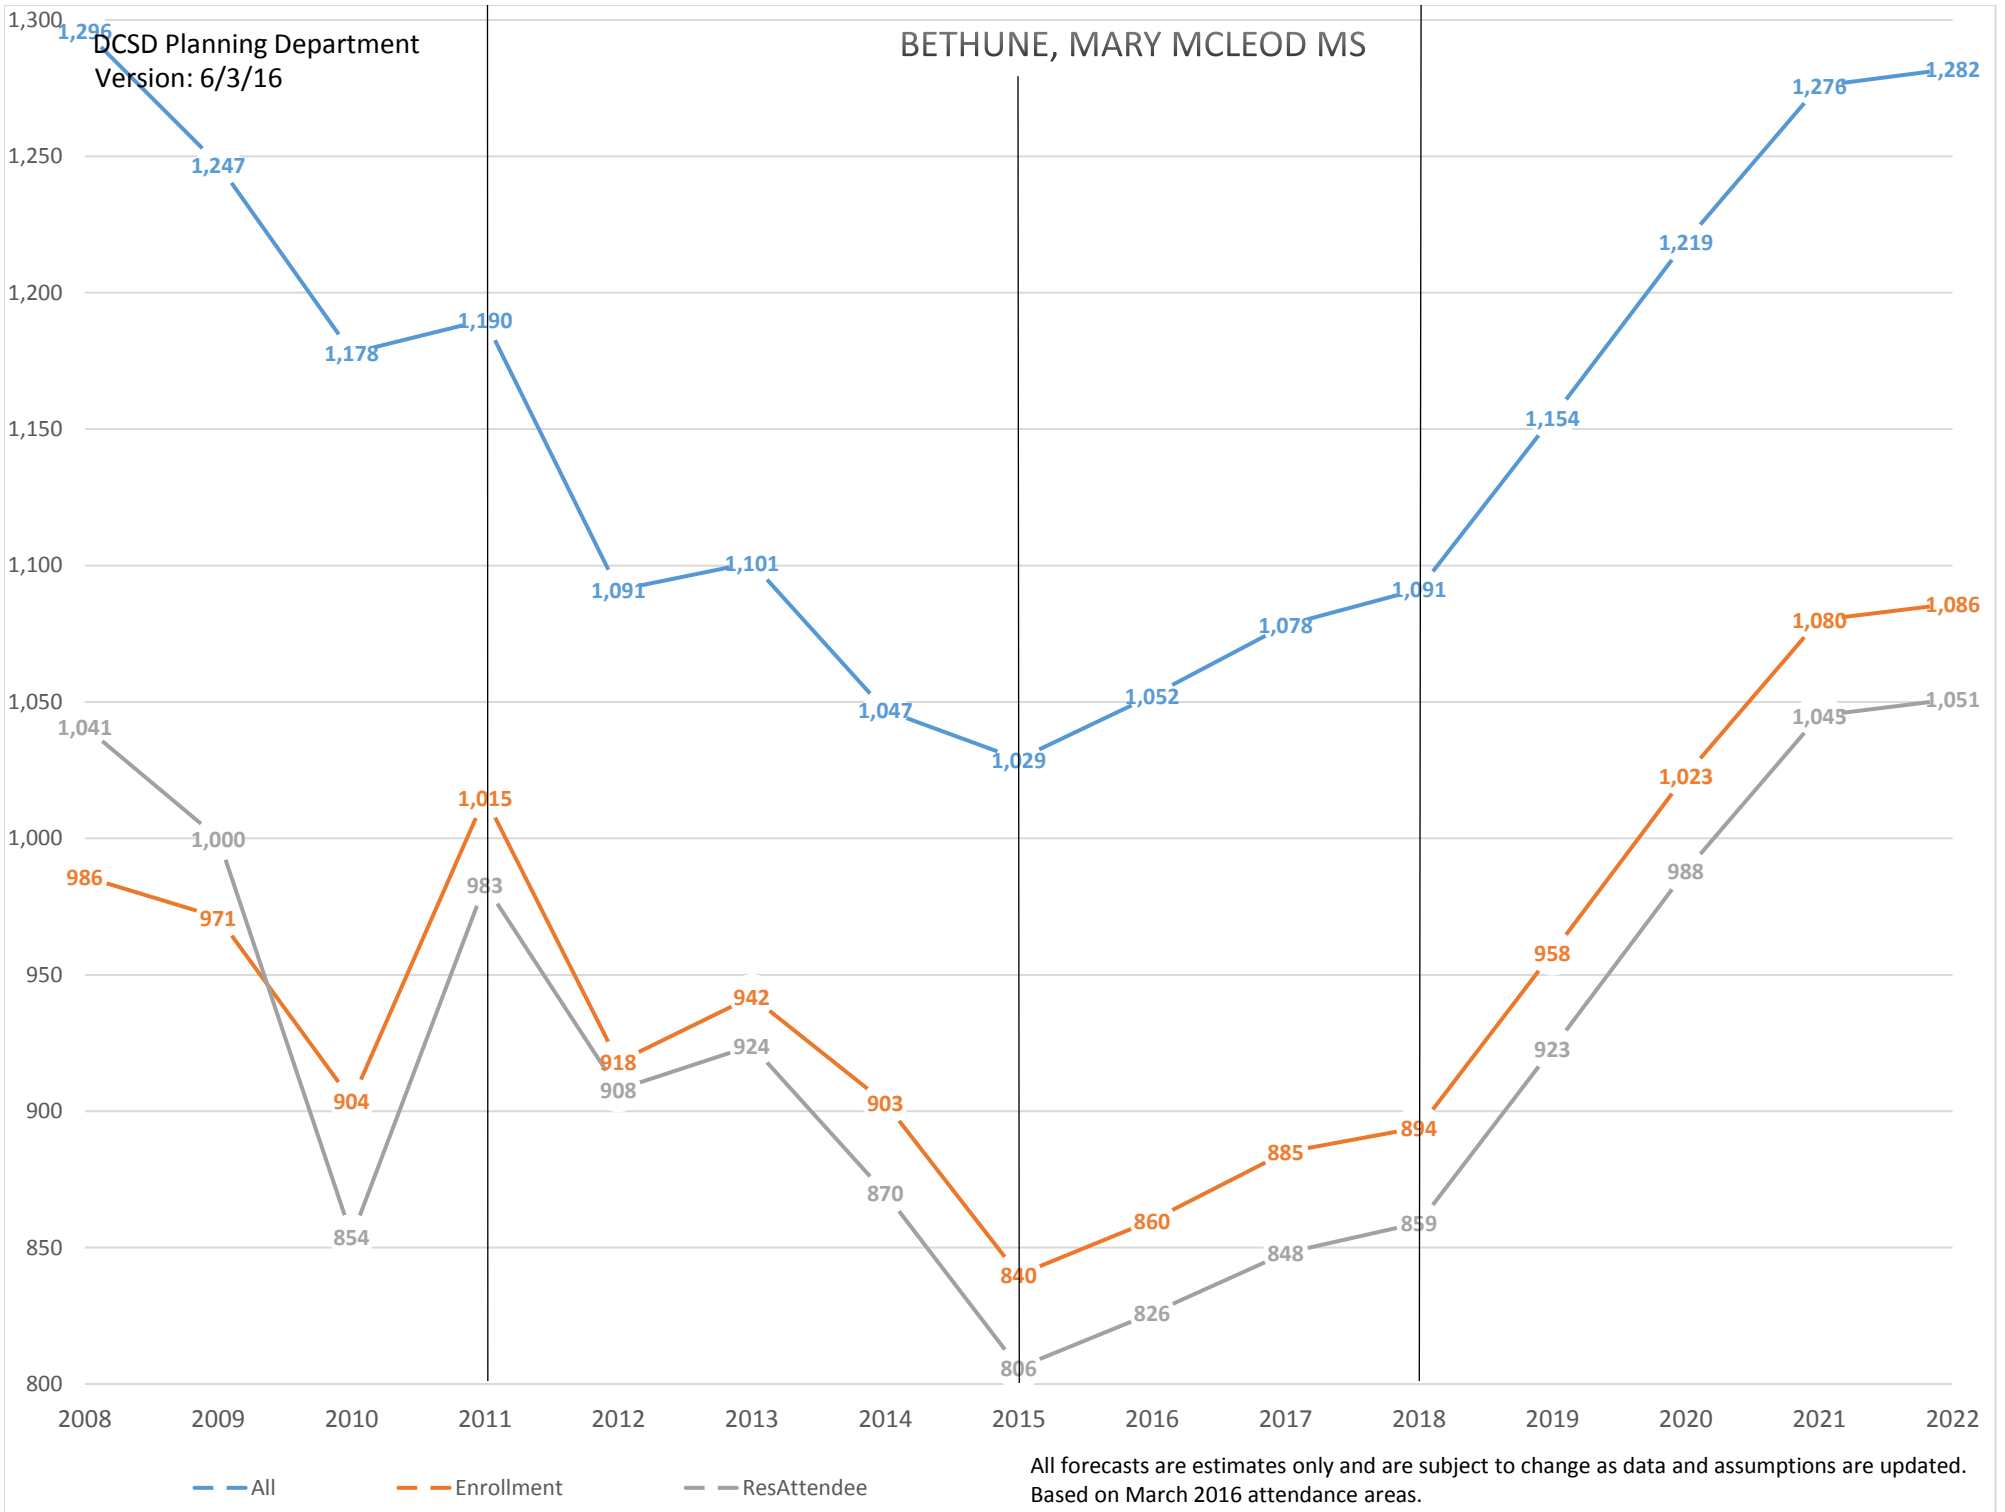

BETHUNE, MARY MCLEOD MS

DCSD Planning Department
Version: 6/3/16

All forecasts are estimates only and are subject to change as data and assumptions are updated.
Based on March 2016 attendance areas.