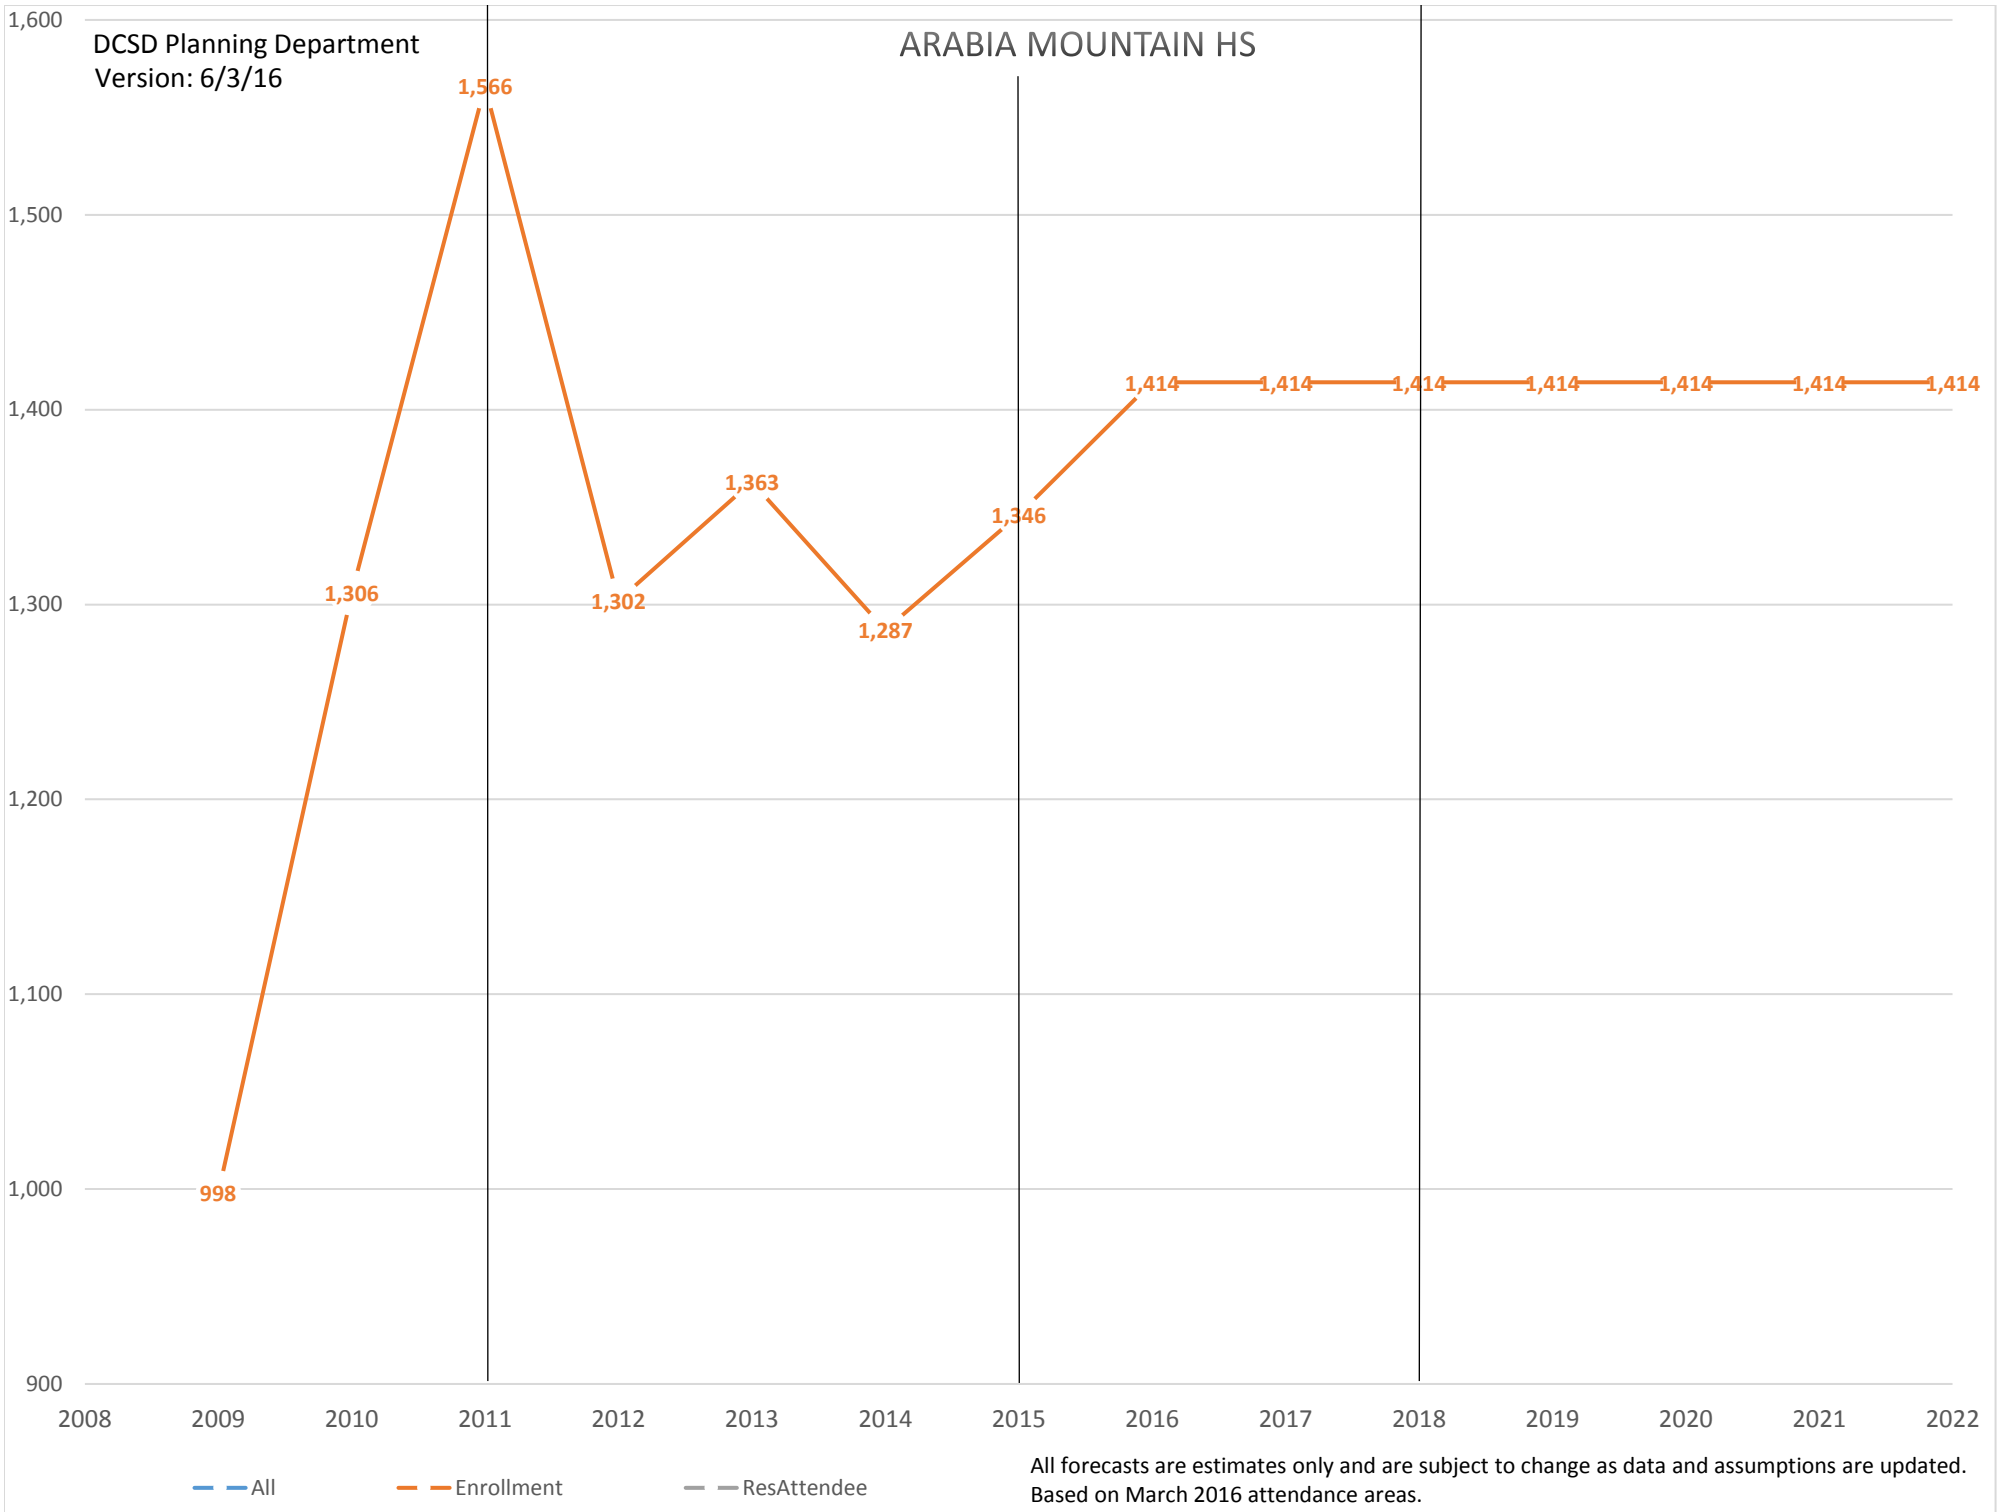

# ARABIA MOUNTAIN HS

All forecasts are estimates only and are subject to change as data and assumptions are updated.  
Based on March 2016 attendance areas.