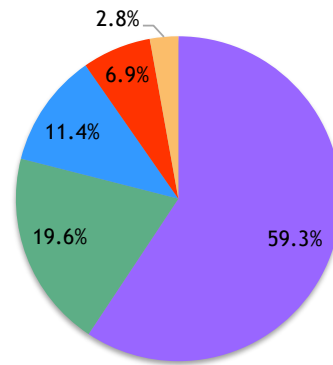

DeKalb County School District Demographics (2020-21 School Year)

Total DCSD Student Population

93,674

Racial Breakdown

- Black: 55,568 (59%)
- Hispanic: 18,404 (20%)
- White: 10,635 (11%)
- Asian: 6,421 (7%)
- Other: 2,646 (3%)

Median Household Income by Region

*Size of slice is proportional to household population of the Region
(Source: Esri Demographic Data for Education Institutions)

Free & Reduced Lunch (FRL)

Region 1 - Ms. Pearch	Students	Schools	FRL
Elementary Sch (PK-5)	10,512	17	4,984
Middle School (6-8)	4,250	3	1,862
High School (9-12)	5,570	3	2,041
Program School (PK-12)	69	2	39
Charter School (K-12)	634	2	343
Total	21,035	27	9,269