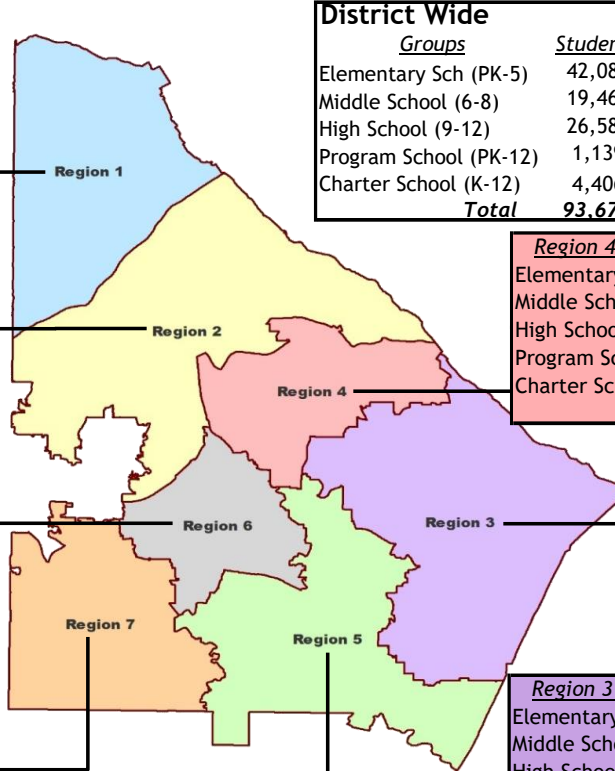

Region 1 - Ms. Pearch	Students	Schools	FRL
Elementary Sch (PK-5)	10,512	17	4,984
Middle School (6-8)	4,250	3	1,862
High School (9-12)	5,570	3	2,041
Program School (PK-12)	69	2	39
Charter School (K-12)	634	2	343
Total	21,035	27	9,269

Region 2 - Mr. Arnold	Students	Schools	FRL
Elementary Sch (PK-5)	7,958	17	4,141
Middle School (6-8)	3,558	3	1,805
High School (9-12)	5,135	3	2,056
Program School (PK-12)	227	3	40
Charter School (K-12)	2,068	3	673
Total	18,946	29	8,715

Region 6 - Ms. Benford	Students	Schools	FRL
Elementary Sch (PK-5)	2,963	7	2,873
Middle School (6-8)	1,553	2	1,553
High School (9-12)	1,995	3	1,814
Program School (PK-12)	390	4	183
Charter School (K-12)	575	1	437
Total	7,476	17	6,860

Region 7 - Dr. Swanson	Students	Schools	FRL
Elementary Sch (PK-5)	5,288	9	4,776
Middle School (6-8)	1,656	2	1,656
High School (9-12)	2,208	3	1,900
Program School (PK-12)	206	1	206
Charter School (K-12)	0	0	0
Total	9,358	15	8,538