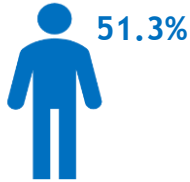

DeKalb County School District Demographics (2020-21 School Year)

Total DCSD Student Population

93,674

Racial Breakdown

- Black: 55,568 (59%)
- Hispanic: 18,404 (20%)
- White: 10,635 (11%)
- Asian: 6,421 (7%)
- Other: 2,646 (3%)