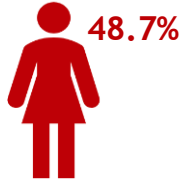

DeKalb County School District Demographics (2020-21 School Year)

Total DCSD Student Population

93,674

Racial Breakdown

- Black: 55,568 (59%)
- Hispanic: 18,404 (20%)
- White: 10,635 (11%)
- Asian: 6,421 (7%)
- Other: 2,646 (3%)