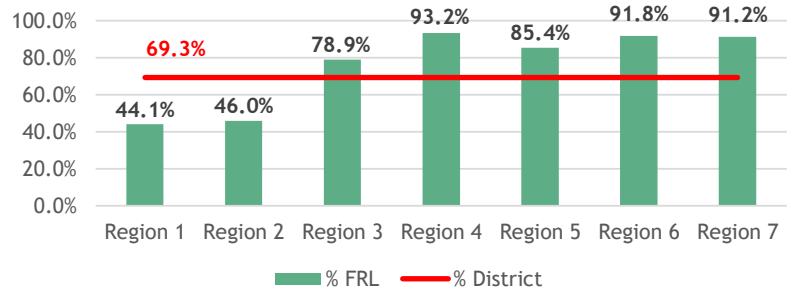

DeKalb County School District Demographics (2020-21 School Year)

Total DCSD Student Population

93,674

Racial Breakdown

- Black: 55,568 (59%)
- Hispanic: 18,404 (20%)
- White: 10,635 (11%)
- Asian: 6,421 (7%)
- Other: 2,646 (3%)

Median Household Income by Region

*Size of slice is proportional to household population of the Region
(Source: Esri Demographic Data for Education Institutions)

Free & Reduced Lunch (FRL)

Region 1 - Ms. Pearch	Students	Schools	FRL
Elementary Sch (PK-5)	10,512	17	4,984
Middle School (6-8)	4,250	3	1,862
High School (9-12)	5,570	3	2,041
Program School (PK-12)	69	2	39
Charter School (K-12)	634	2	343
Total	21,035	27	9,269