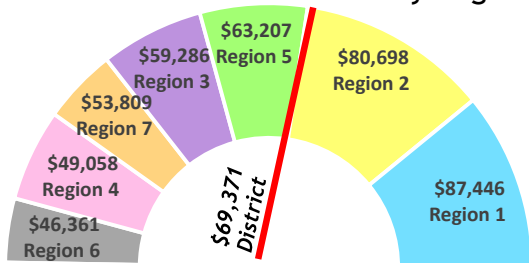

DeKalb County School District Demographics (2020-21 School Year)

Total DCSD Student Population

93,674

Racial Breakdown

- Black: 55,568 (59%)
- Hispanic: 18,404 (20%)
- White: 10,635 (11%)
- Asian: 6,421 (7%)
- Other: 2,646 (3%)

Median Household Income by Region

*Size of slice is proportional to household population of the Region
(Source: Esri Demographic Data for Education Institutions)

Free & Reduced Lunch (FRL)

Region 1 - Ms. Pearch	Students	Schools	FRL
Elementary Sch (PK-5)	10,512	17	4,984
Middle School (6-8)	4,250	3	1,862
High School (9-12)	5,570	3	2,041
Program School (PK-12)	69	2	39
Charter School (K-12)	634	2	343
Total	21,035	27	9,269