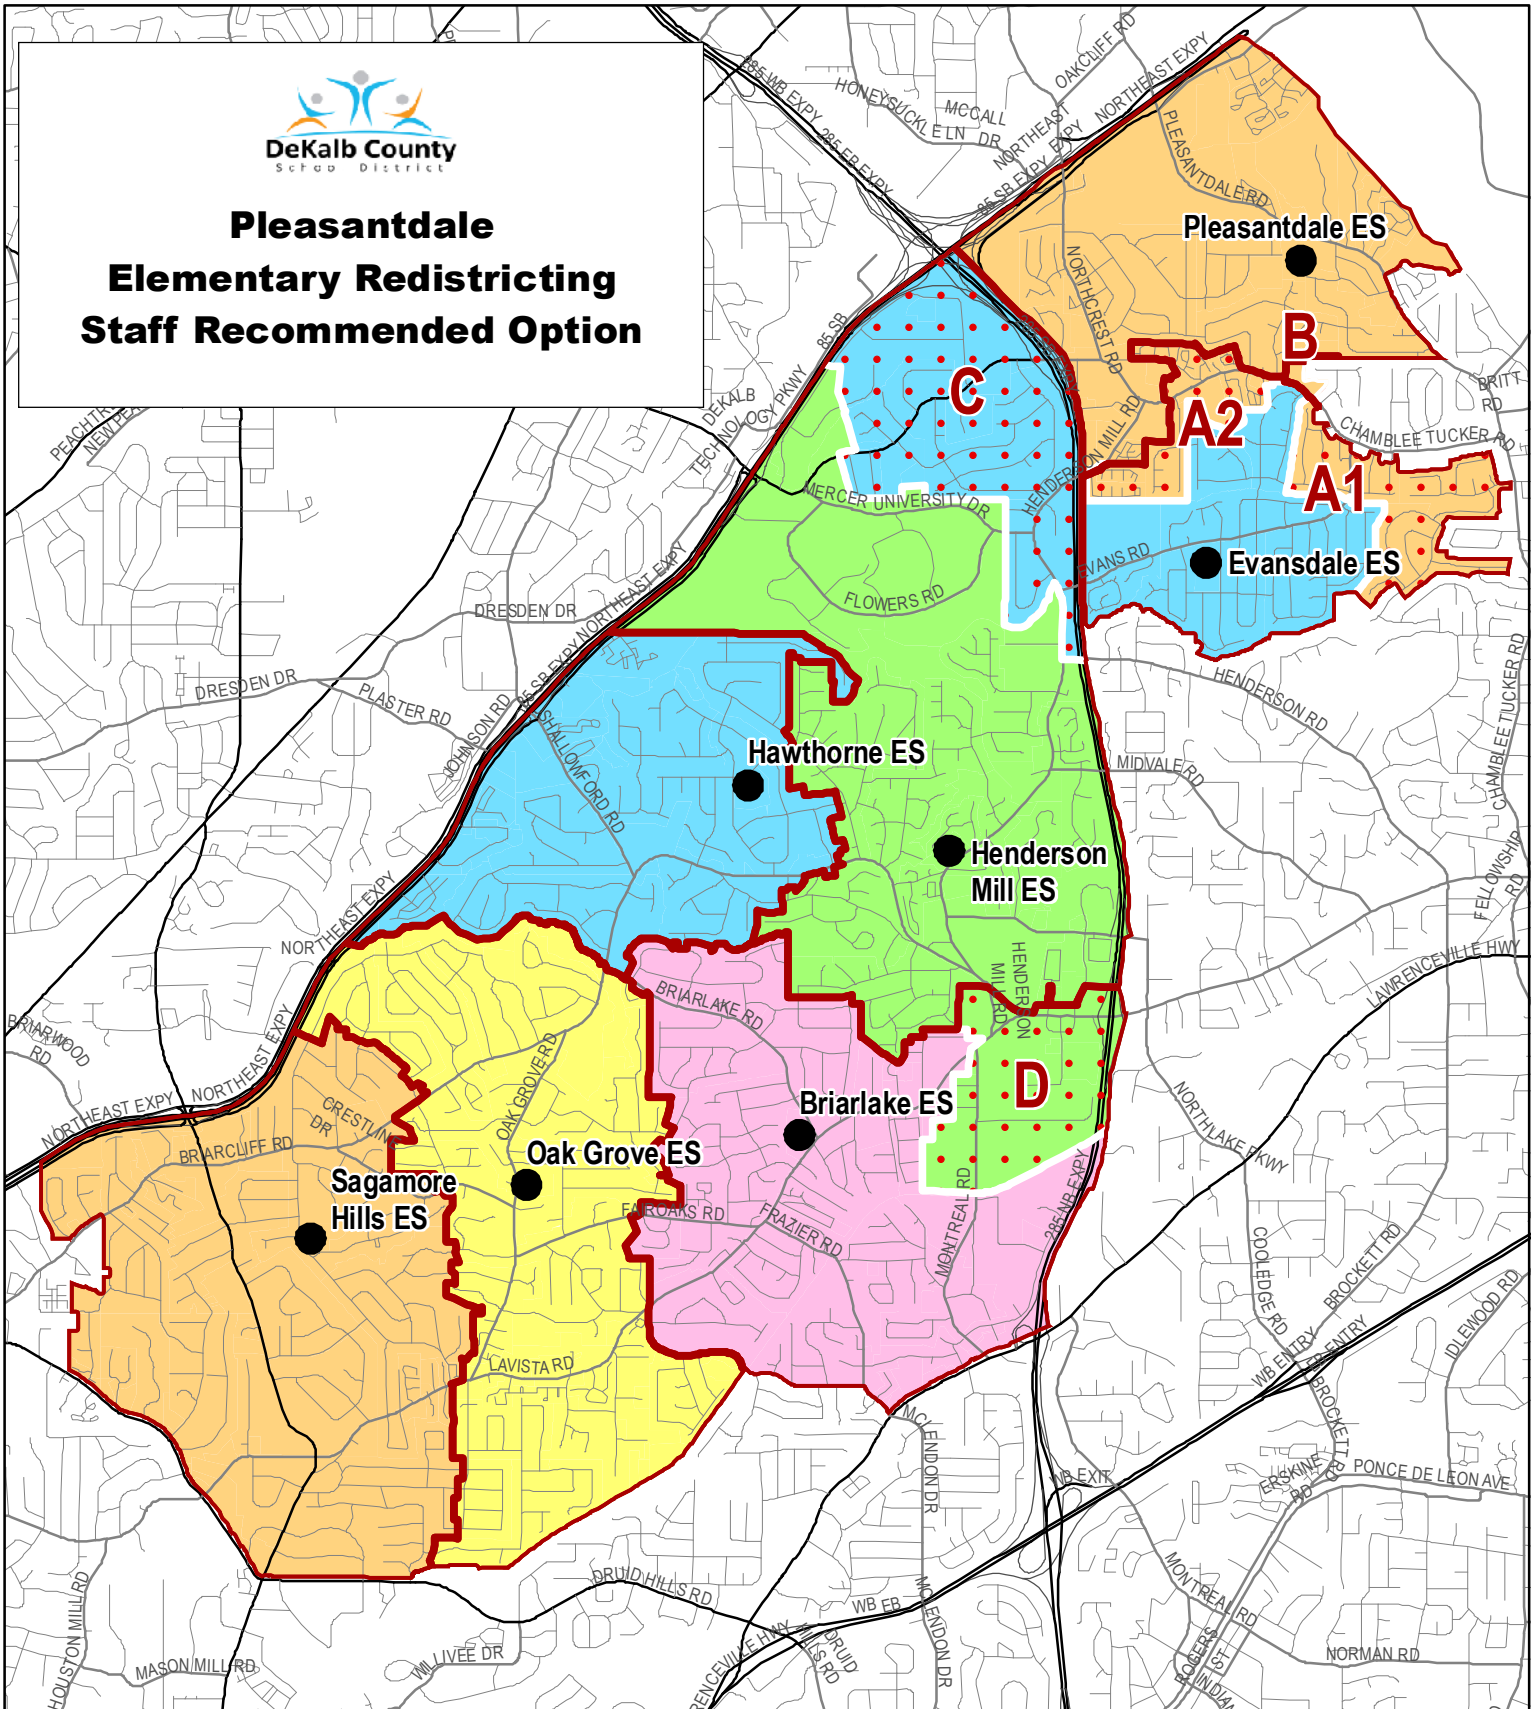

# Pleasantdale Elementary Redistricting Staff Recommended Option

### Elementary School Moves for Fall 2020

- A1 – Evansdale ES to Pleasantdale ES: 45 Students
- A2 – Evansdale ES to Pleasantdale ES: 125 Students
- B – Livsey ES to Pleasantdale ES: 0 Students
- C – Henderson Mill ES to Evansdale ES: 134 Students
- D – Briarlake ES to Henderson Mill ES: 30 Students

Note: Number of students shown are estimates and subject to change.

**Legend**

- Schools
- Proposed Elementary Attendance Areas