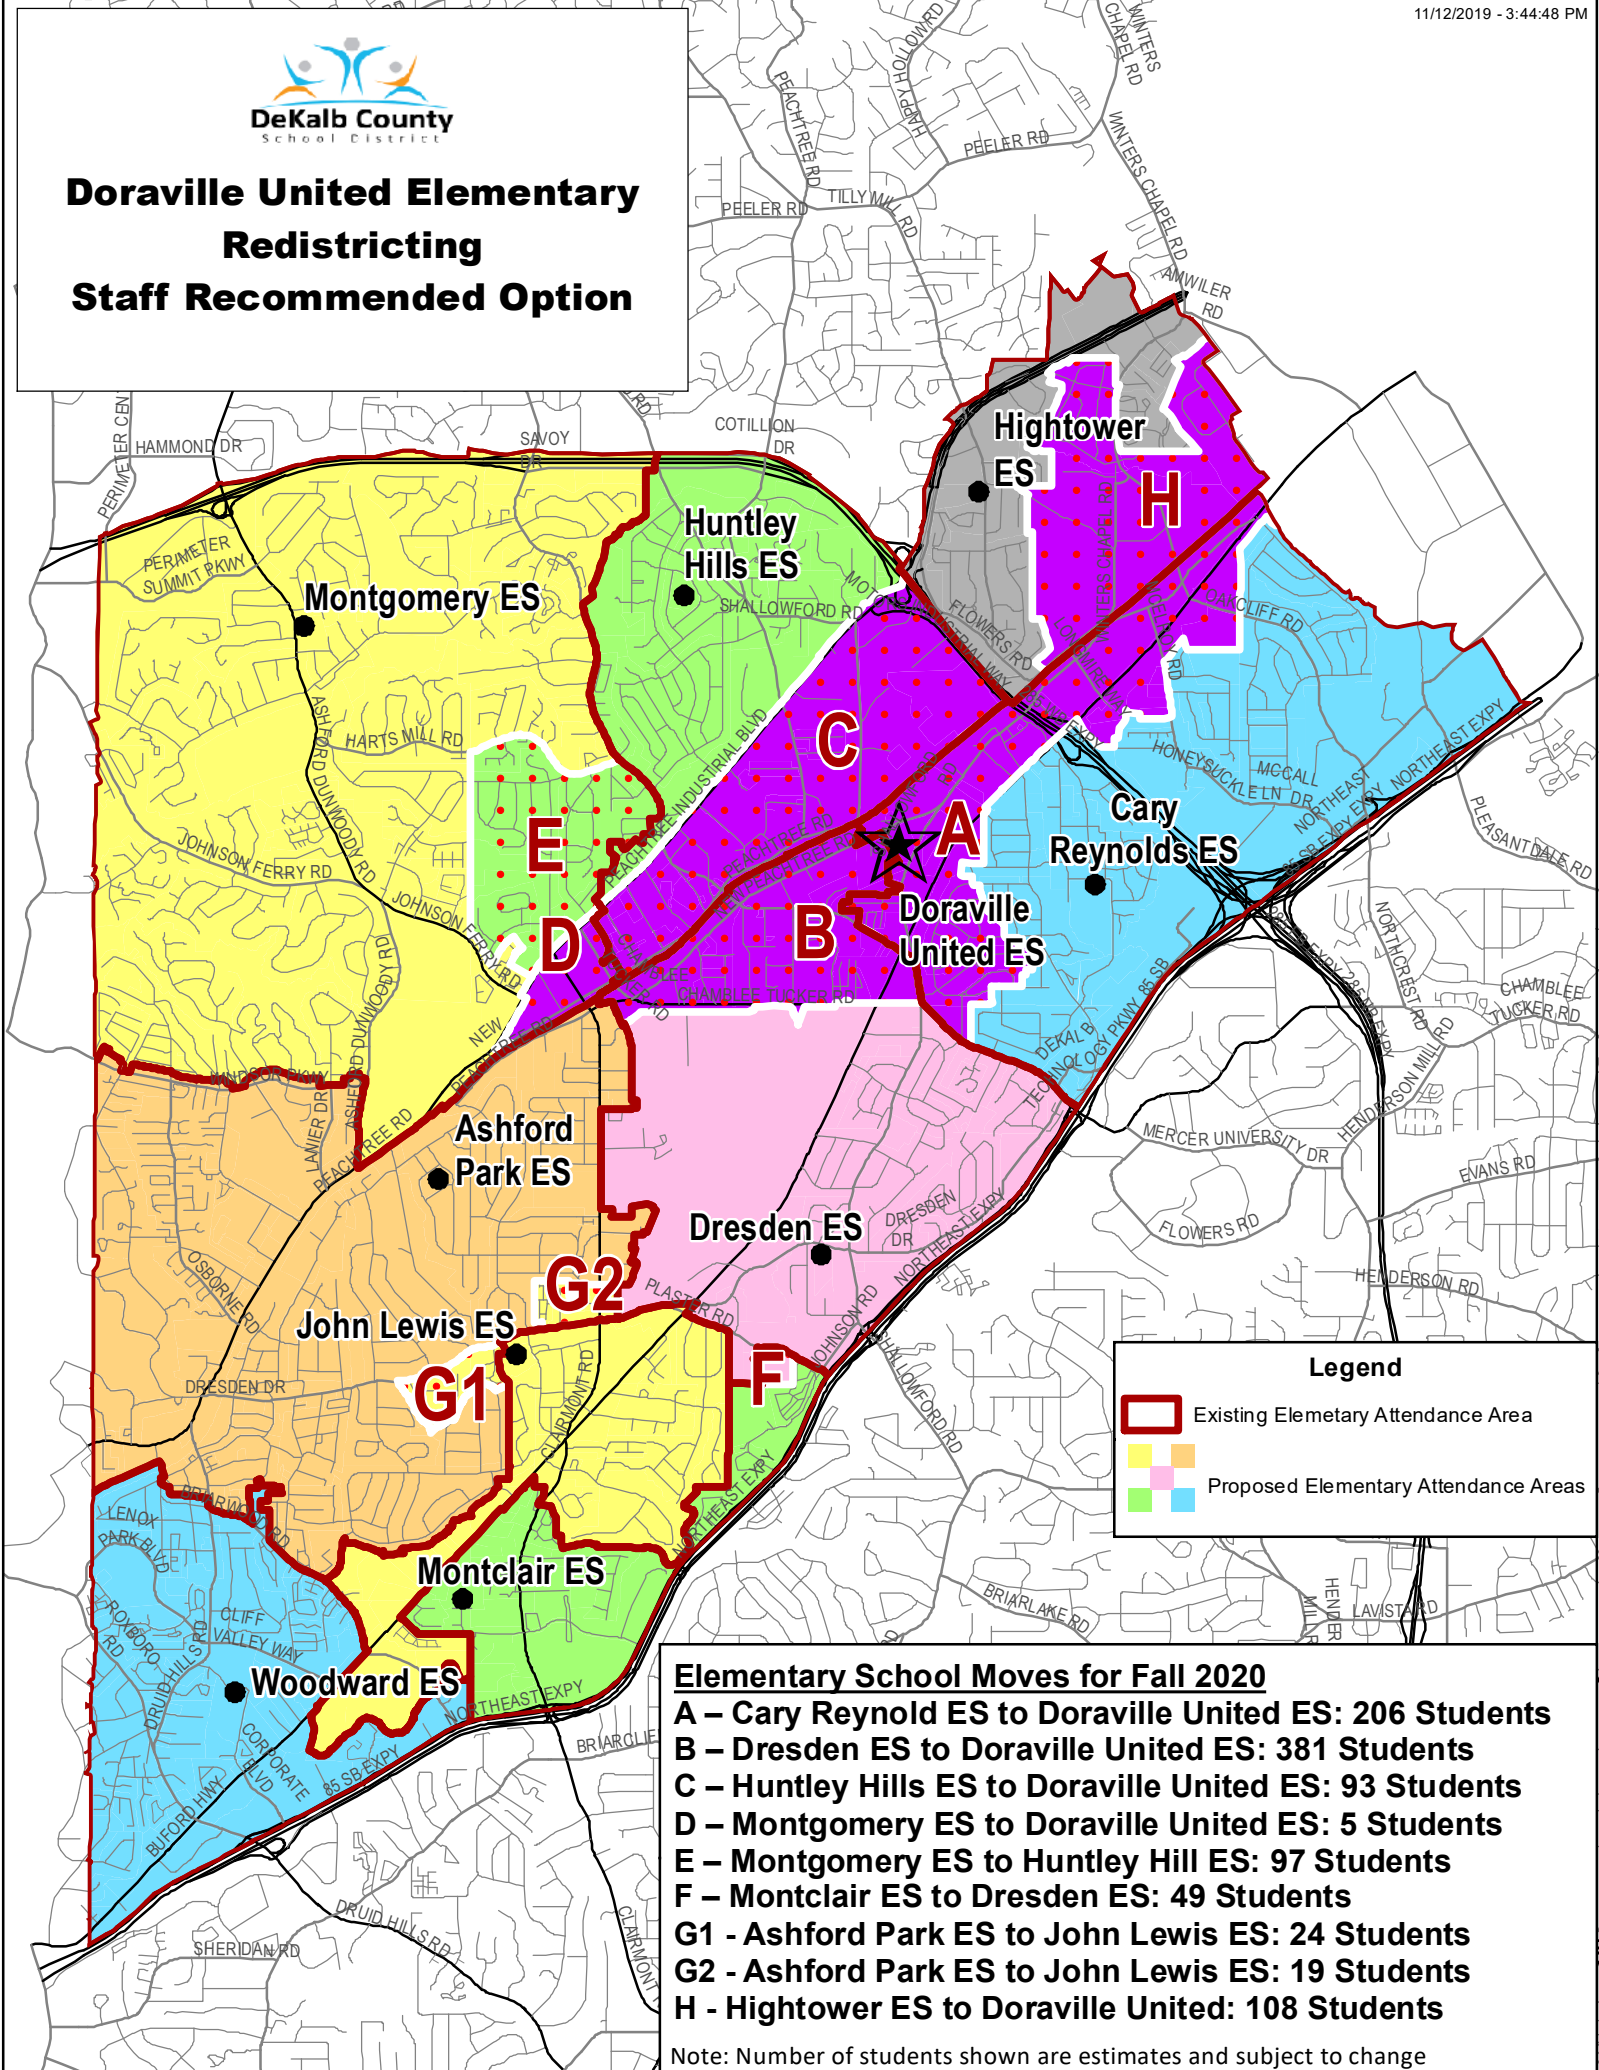

Doraville United Elementary Redistricting Staff Recommended Option

Legend

- Existing Elementary Attendance Area (Red outline)
- Proposed Elementary Attendance Areas (Color-coded boxes: yellow, orange, green, blue, purple)

Elementary School Moves for Fall 2020

- A** – Cary Reynold ES to Doraville United ES: 206 Students
- B** – Dresden ES to Doraville United ES: 381 Students
- C** – Huntley Hills ES to Doraville United ES: 93 Students
- D** – Montgomery ES to Doraville United ES: 5 Students
- E** – Montgomery ES to Huntley Hill ES: 97 Students
- F** – Montclair ES to Dresden ES: 49 Students
- G1** - Ashford Park ES to John Lewis ES: 24 Students
- G2** - Ashford Park ES to John Lewis ES: 19 Students
- H** - Hightower ES to Doraville United: 108 Students

Note: Number of students shown are estimates and subject to change