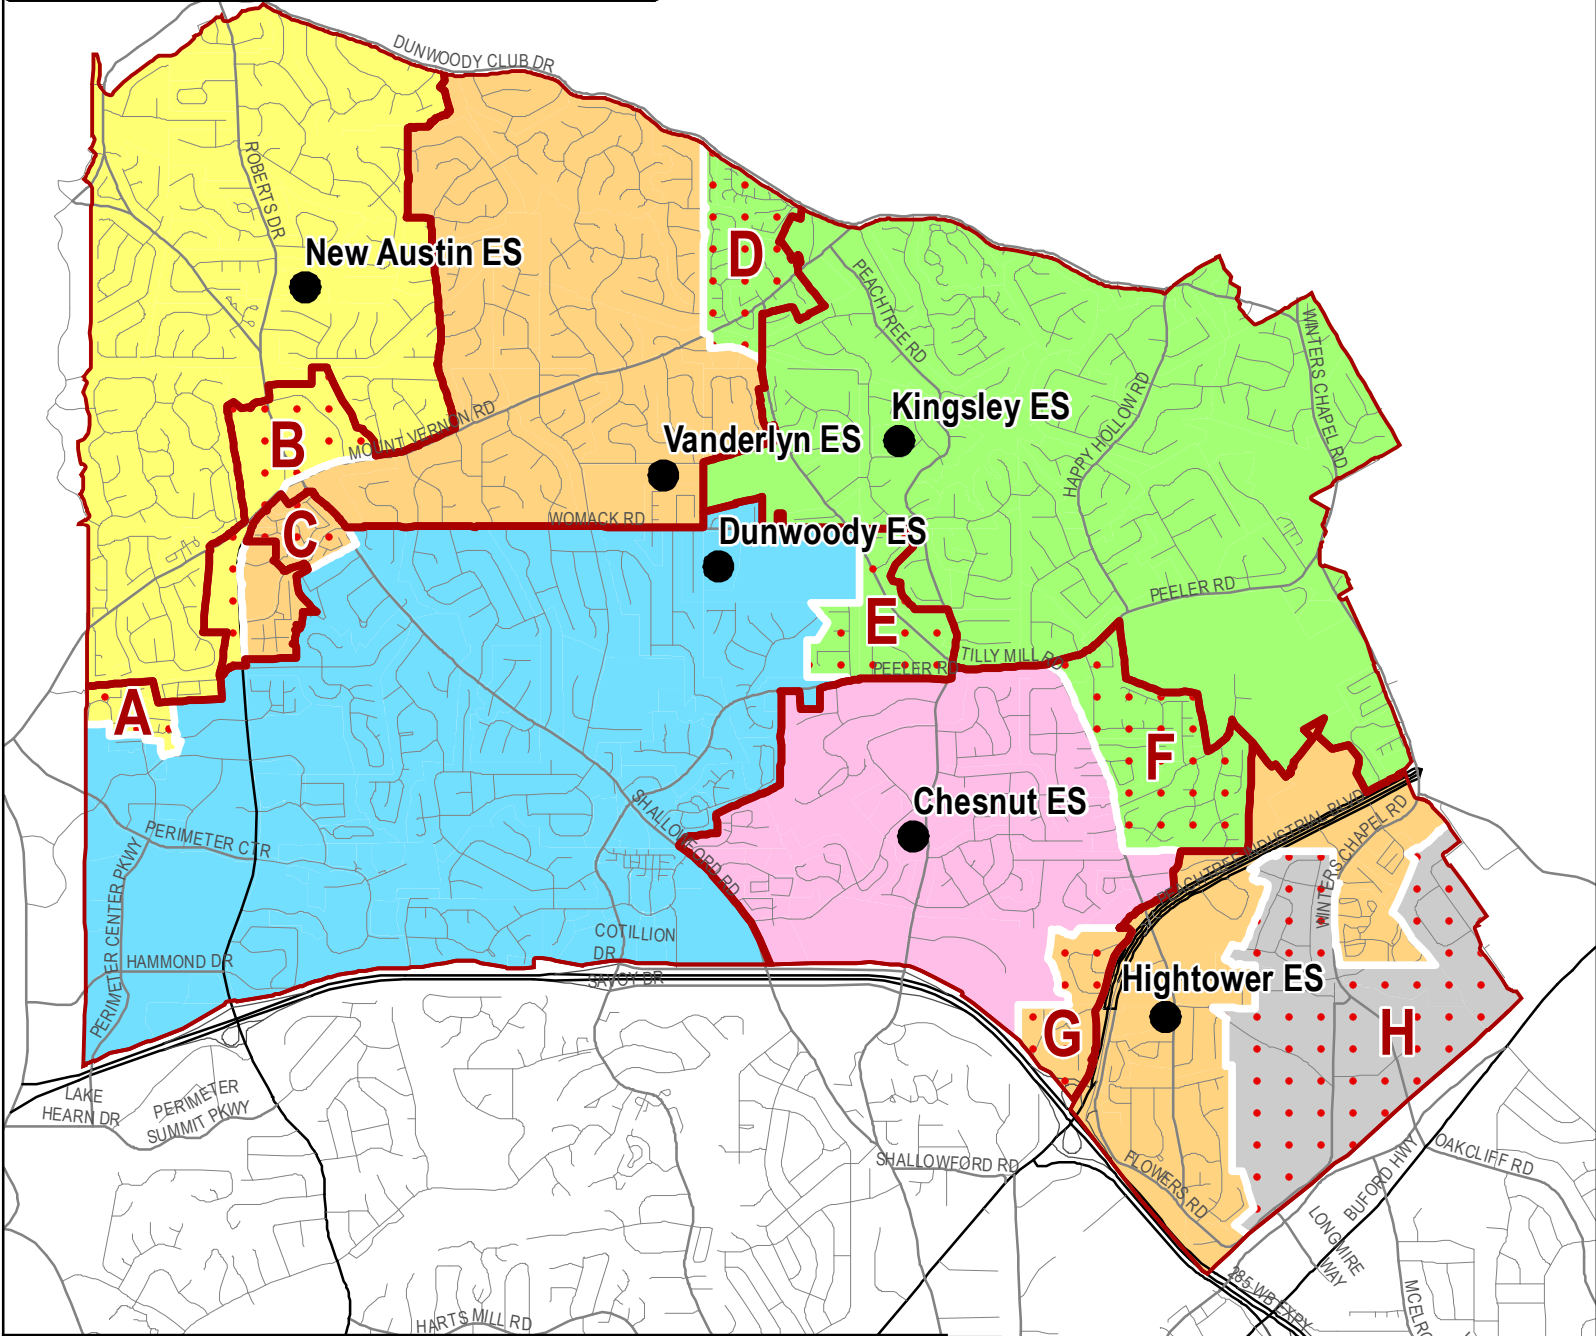

## Austin Elementary Redistricting - Option 3

Hightower ES Relief  
by Doraville United ES

### Elementary School Moves for Fall 2020

- A – Dunwoody ES to Austin ES: 199 Students**
- B – Vanderlyn ES to Austin ES: 1 Student**
- C - Dunwoody ES to Vanderlyn ES: 22 Students**
- D - Vanderlyn ES to Kingsley ES: 35 Students**
- E - Dunwoody ES to Kingsley ES: 18 Students**
- F - Chesnut ES to Kingsley ES: 43 Students**
- G - Chesnut ES to Hightower ES: 15 Students**
- H - Hightower ES to Doraville United ES: 106 Students**

#### Legend

- Schools
- ▭ Existing Attendance Areas
- ▭ Proposed Elementary Attendance Areas