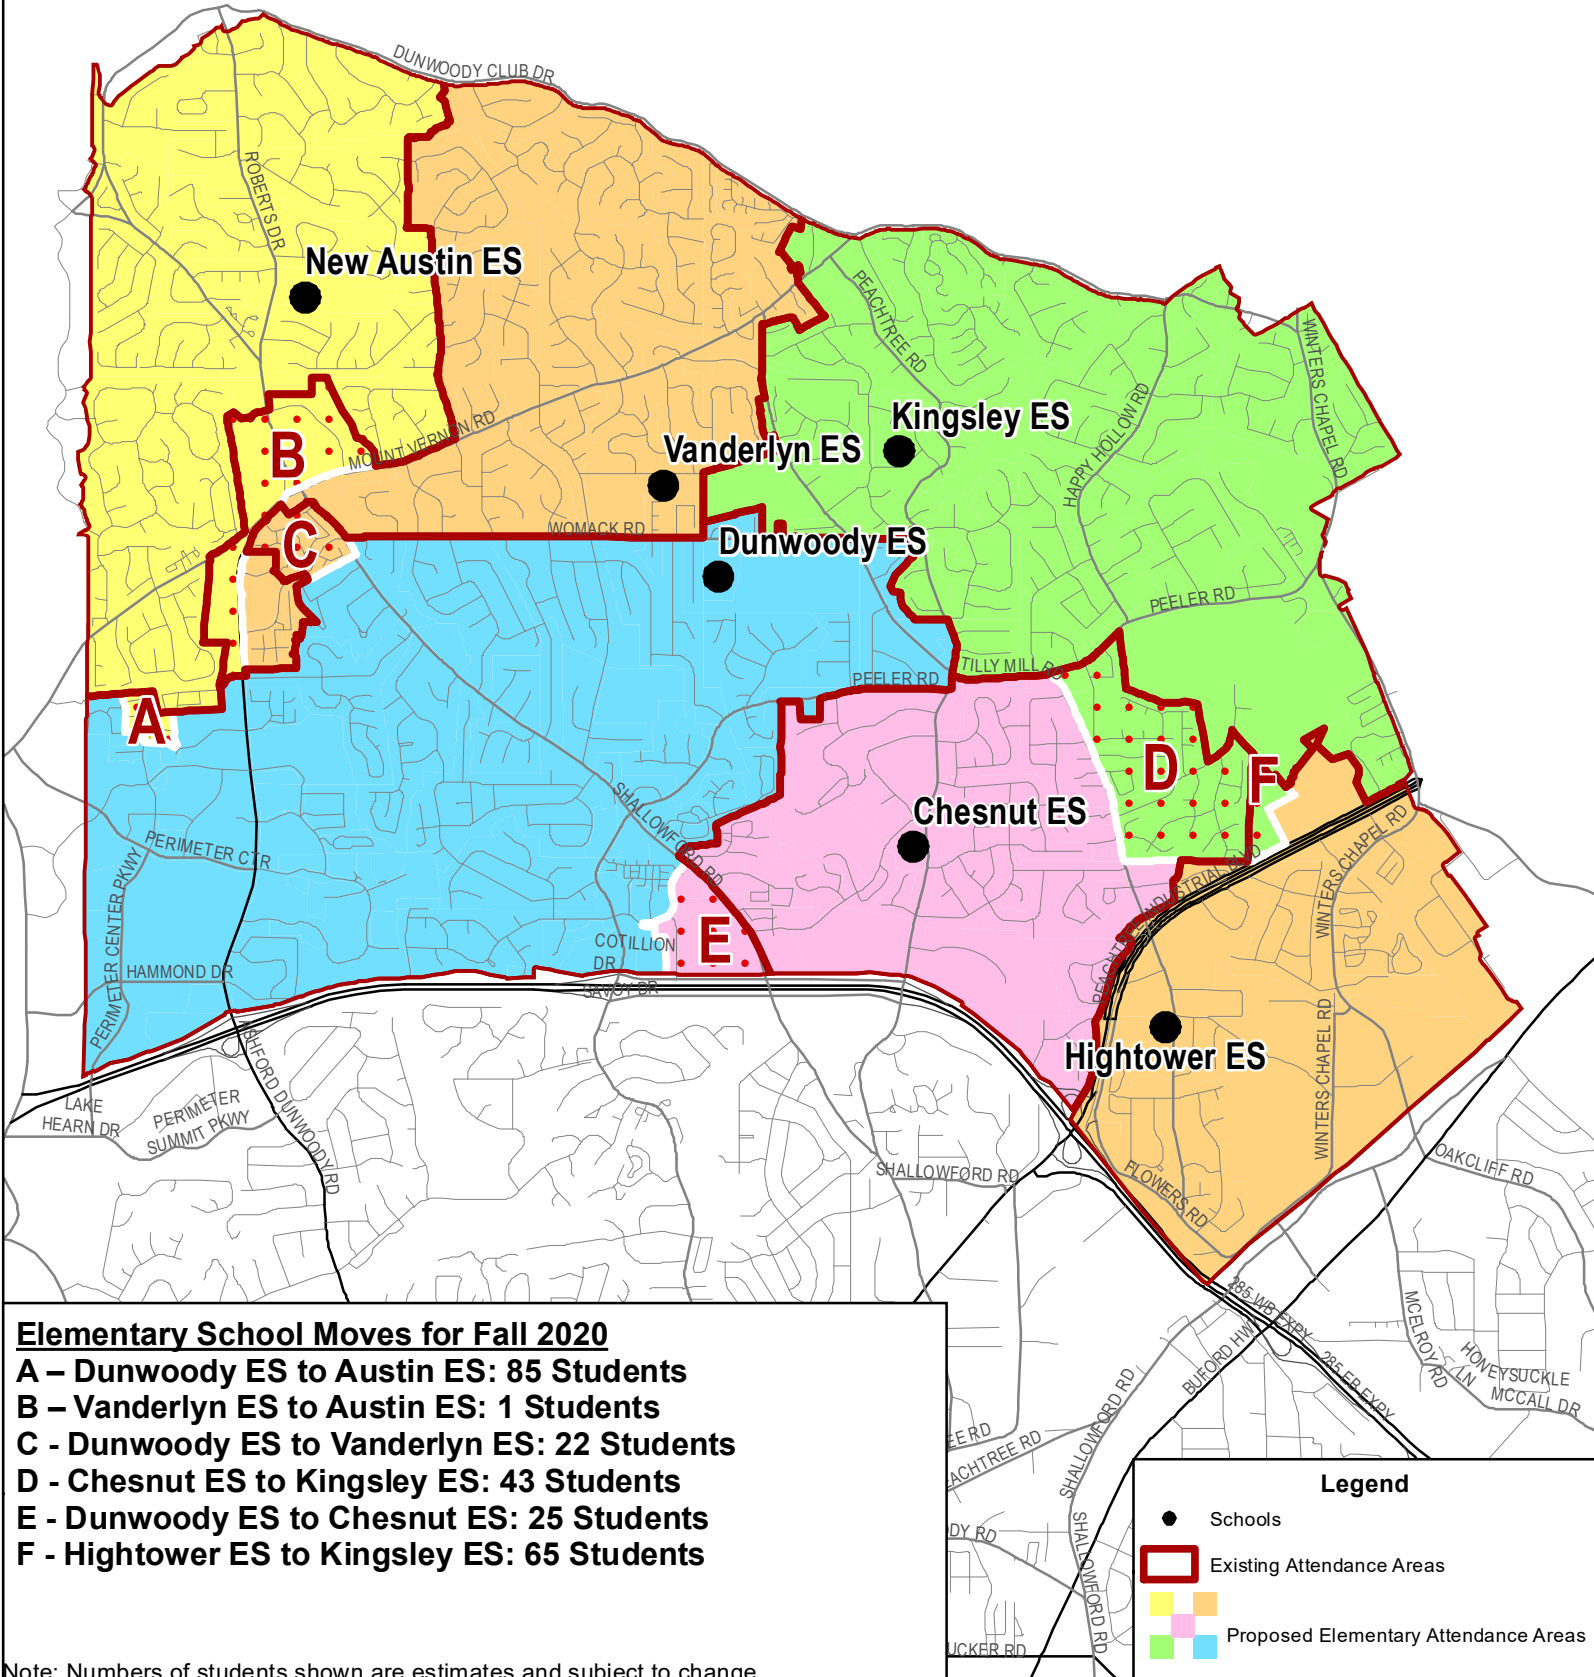

Austin Elementary Redistricting - Option 2

Balance Enrollment, No Portables at
Austin ES

Elementary School Moves for Fall 2020

- A – Dunwoody ES to Austin ES: 85 Students
- B – Vanderlyn ES to Austin ES: 1 Students
- C - Dunwoody ES to Vanderlyn ES: 22 Students
- D - Chesnut ES to Kingsley ES: 43 Students
- E - Dunwoody ES to Chesnut ES: 25 Students
- F - Hightower ES to Kingsley ES: 65 Students

Legend

- Schools
- ▭ Existing Attendance Areas
- ▭ Proposed Elementary Attendance Areas

Note: Numbers of students shown are estimates and subject to change