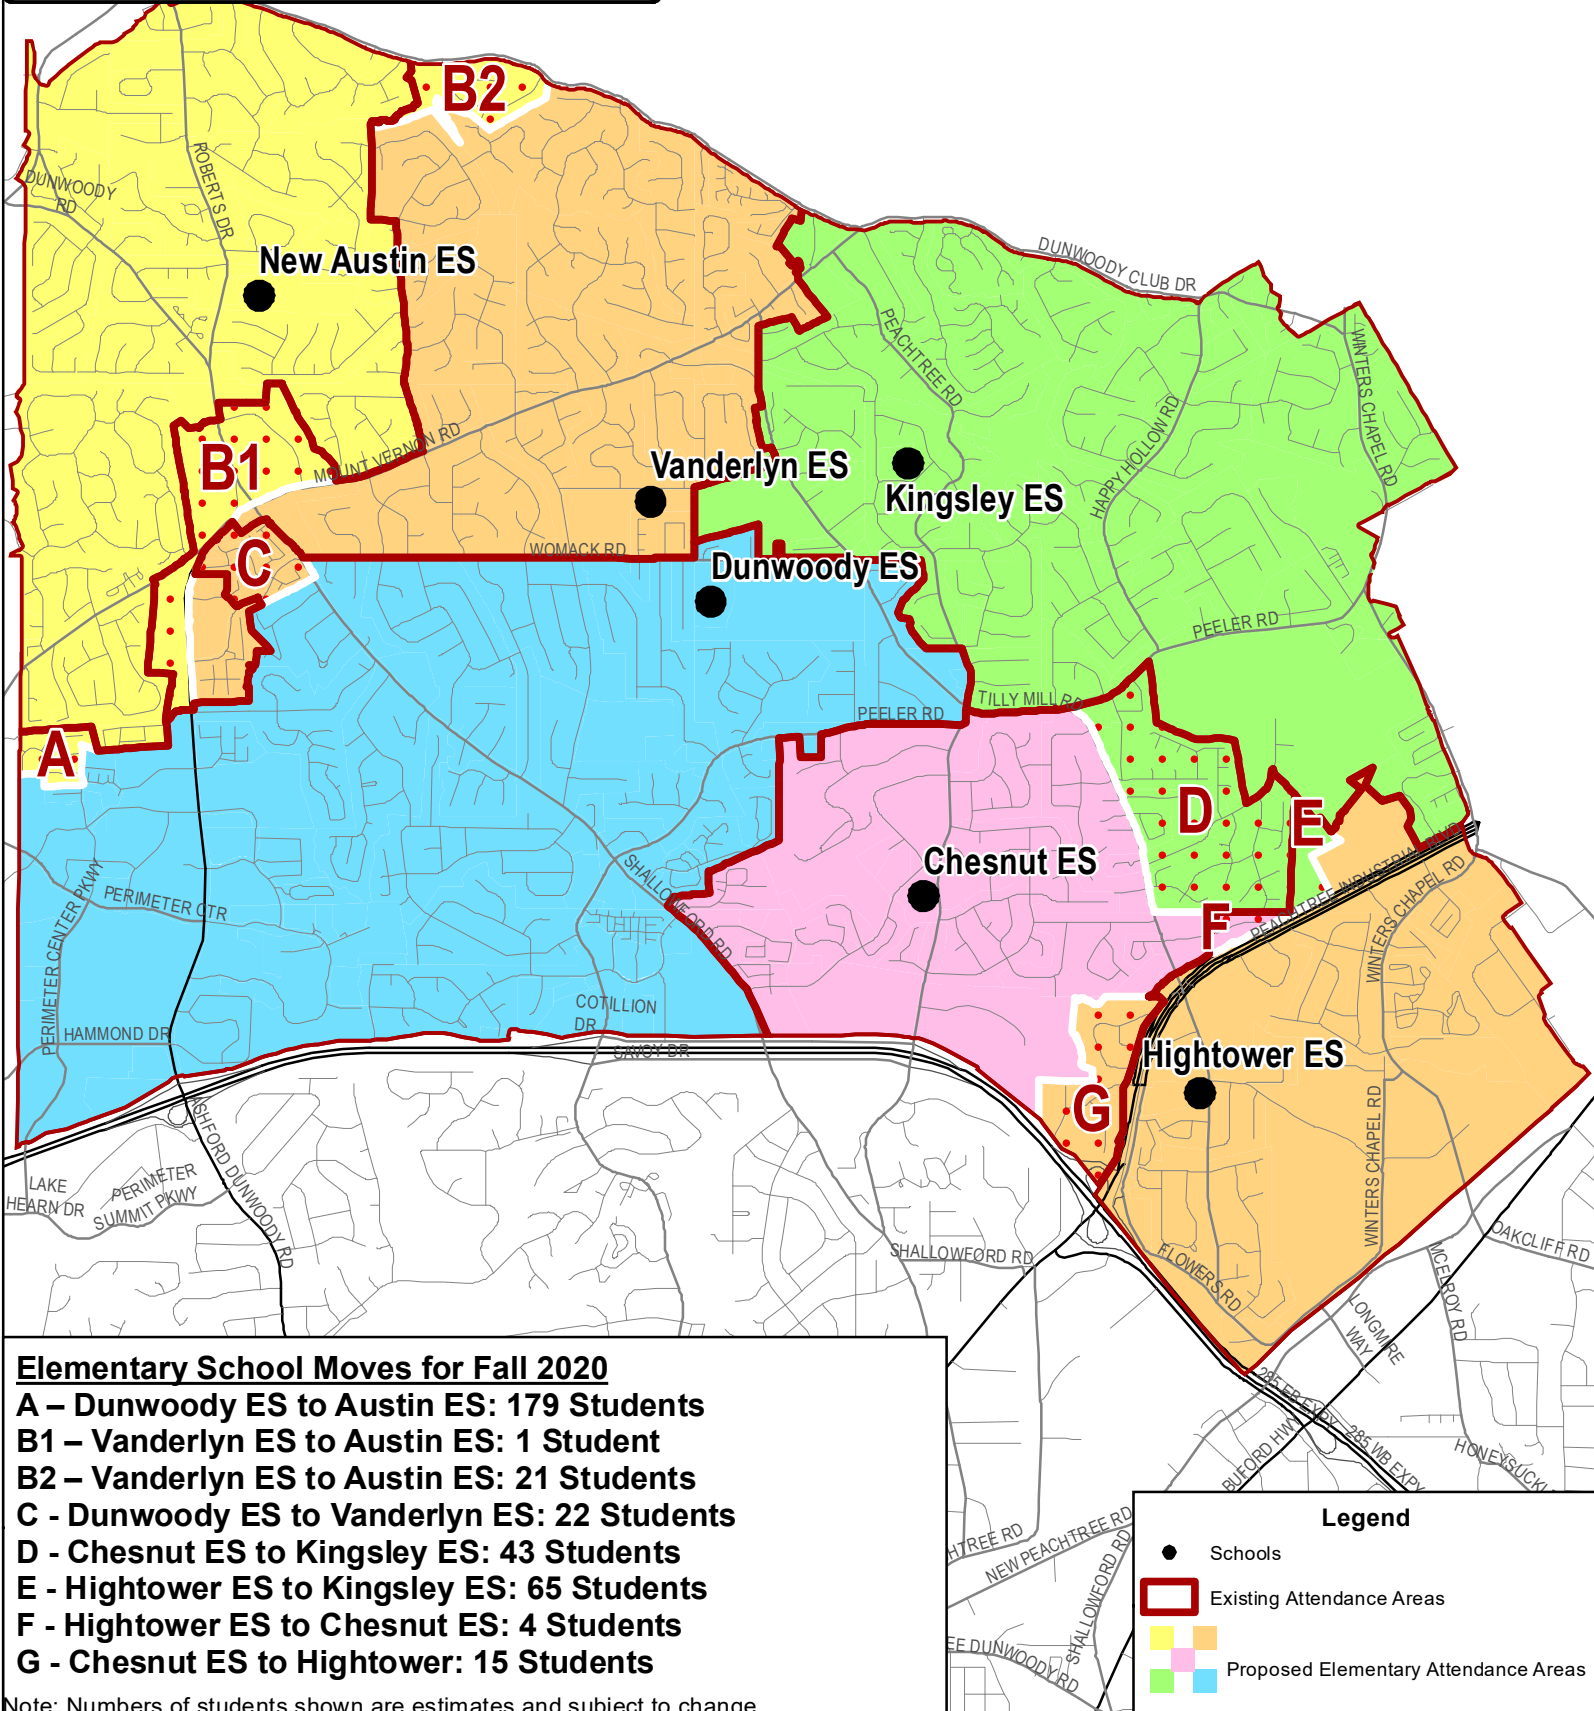

Austin Elementary Redistricting - Option 1

Balance Enrollment

Elementary School Moves for Fall 2020

- A – Dunwoody ES to Austin ES: 179 Students**
- B1 – Vanderlyn ES to Austin ES: 1 Student**
- B2 – Vanderlyn ES to Austin ES: 21 Students**
- C - Dunwoody ES to Vanderlyn ES: 22 Students**
- D - Chesnut ES to Kingsley ES: 43 Students**
- E - Hightower ES to Kingsley ES: 65 Students**
- F - Hightower ES to Chesnut ES: 4 Students**
- G - Chesnut ES to Hightower: 15 Students**

Note: Numbers of students shown are estimates and subject to change

Legend

-  Schools
-  Existing Attendance Areas
-  Proposed Elementary Attendance Areas