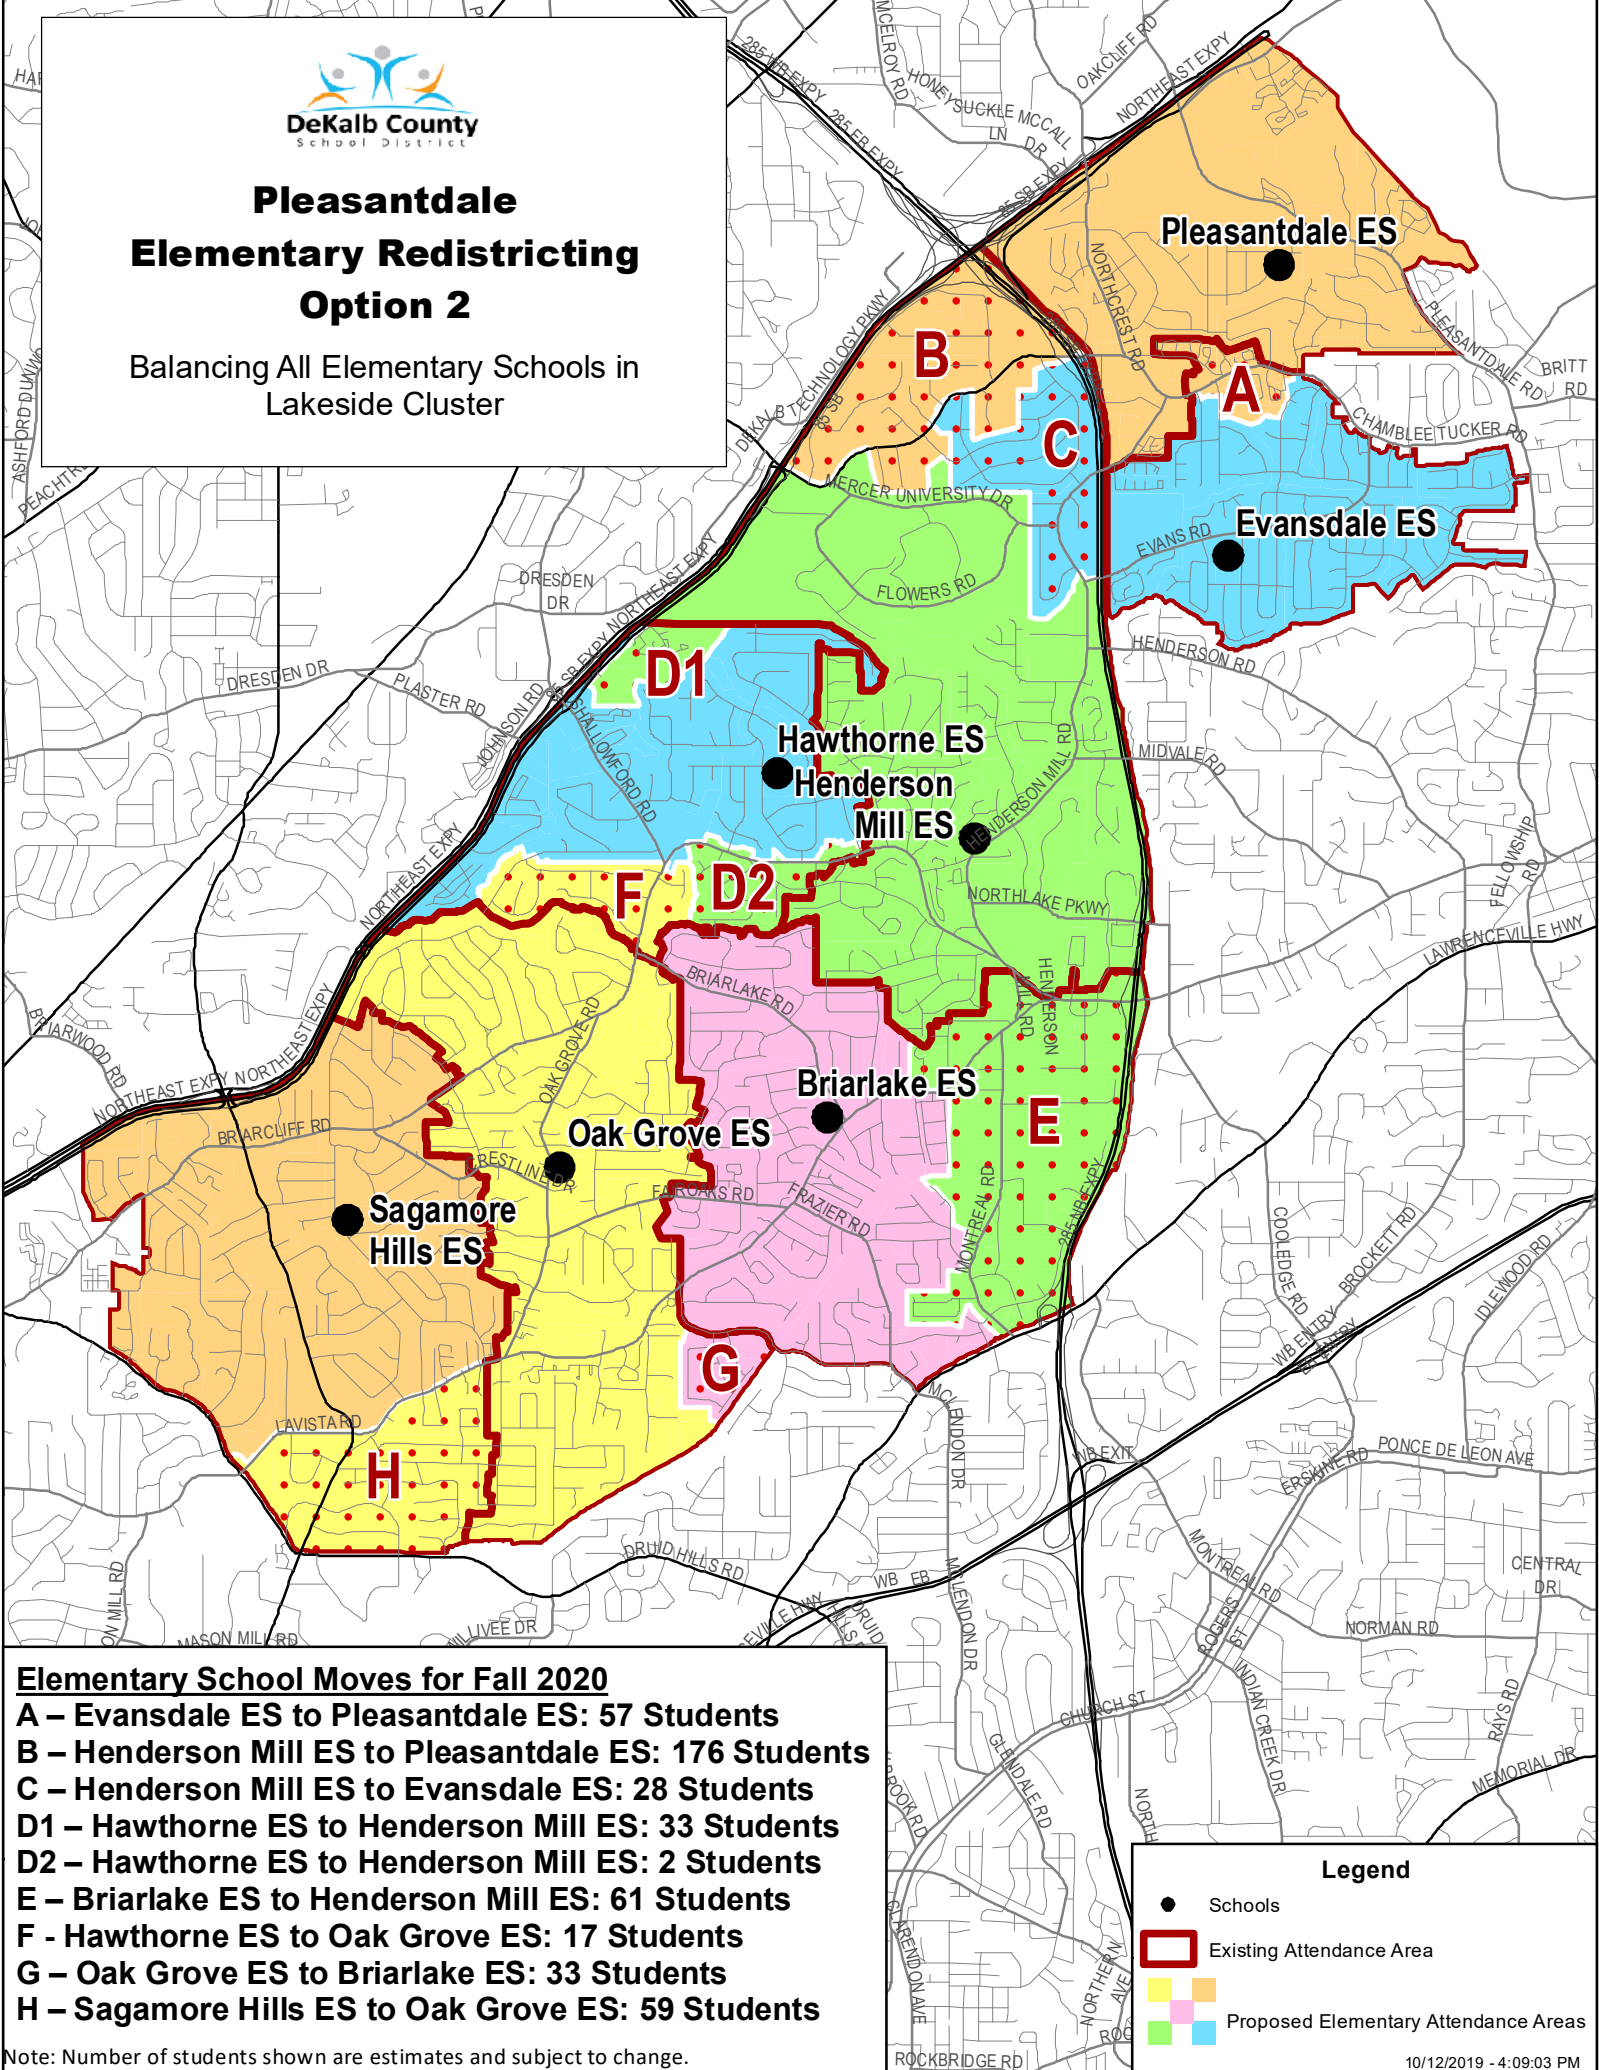

Pleasantdale Elementary Redistricting Option 2

Balancing All Elementary Schools in
Lakeside Cluster

- ### Elementary School Moves for Fall 2020
- A – Evansdale ES to Pleasantdale ES: 57 Students
 - B – Henderson Mill ES to Pleasantdale ES: 176 Students
 - C – Henderson Mill ES to Evansdale ES: 28 Students
 - D1 – Hawthorne ES to Henderson Mill ES: 33 Students
 - D2 – Hawthorne ES to Henderson Mill ES: 2 Students
 - E – Briarlake ES to Henderson Mill ES: 61 Students
 - F – Hawthorne ES to Oak Grove ES: 17 Students
 - G – Oak Grove ES to Briarlake ES: 33 Students
 - H – Sagamore Hills ES to Oak Grove ES: 59 Students

Note: Number of students shown are estimates and subject to change.

Legend

- Schools
- Existing Attendance Area
- Proposed Elementary Attendance Areas