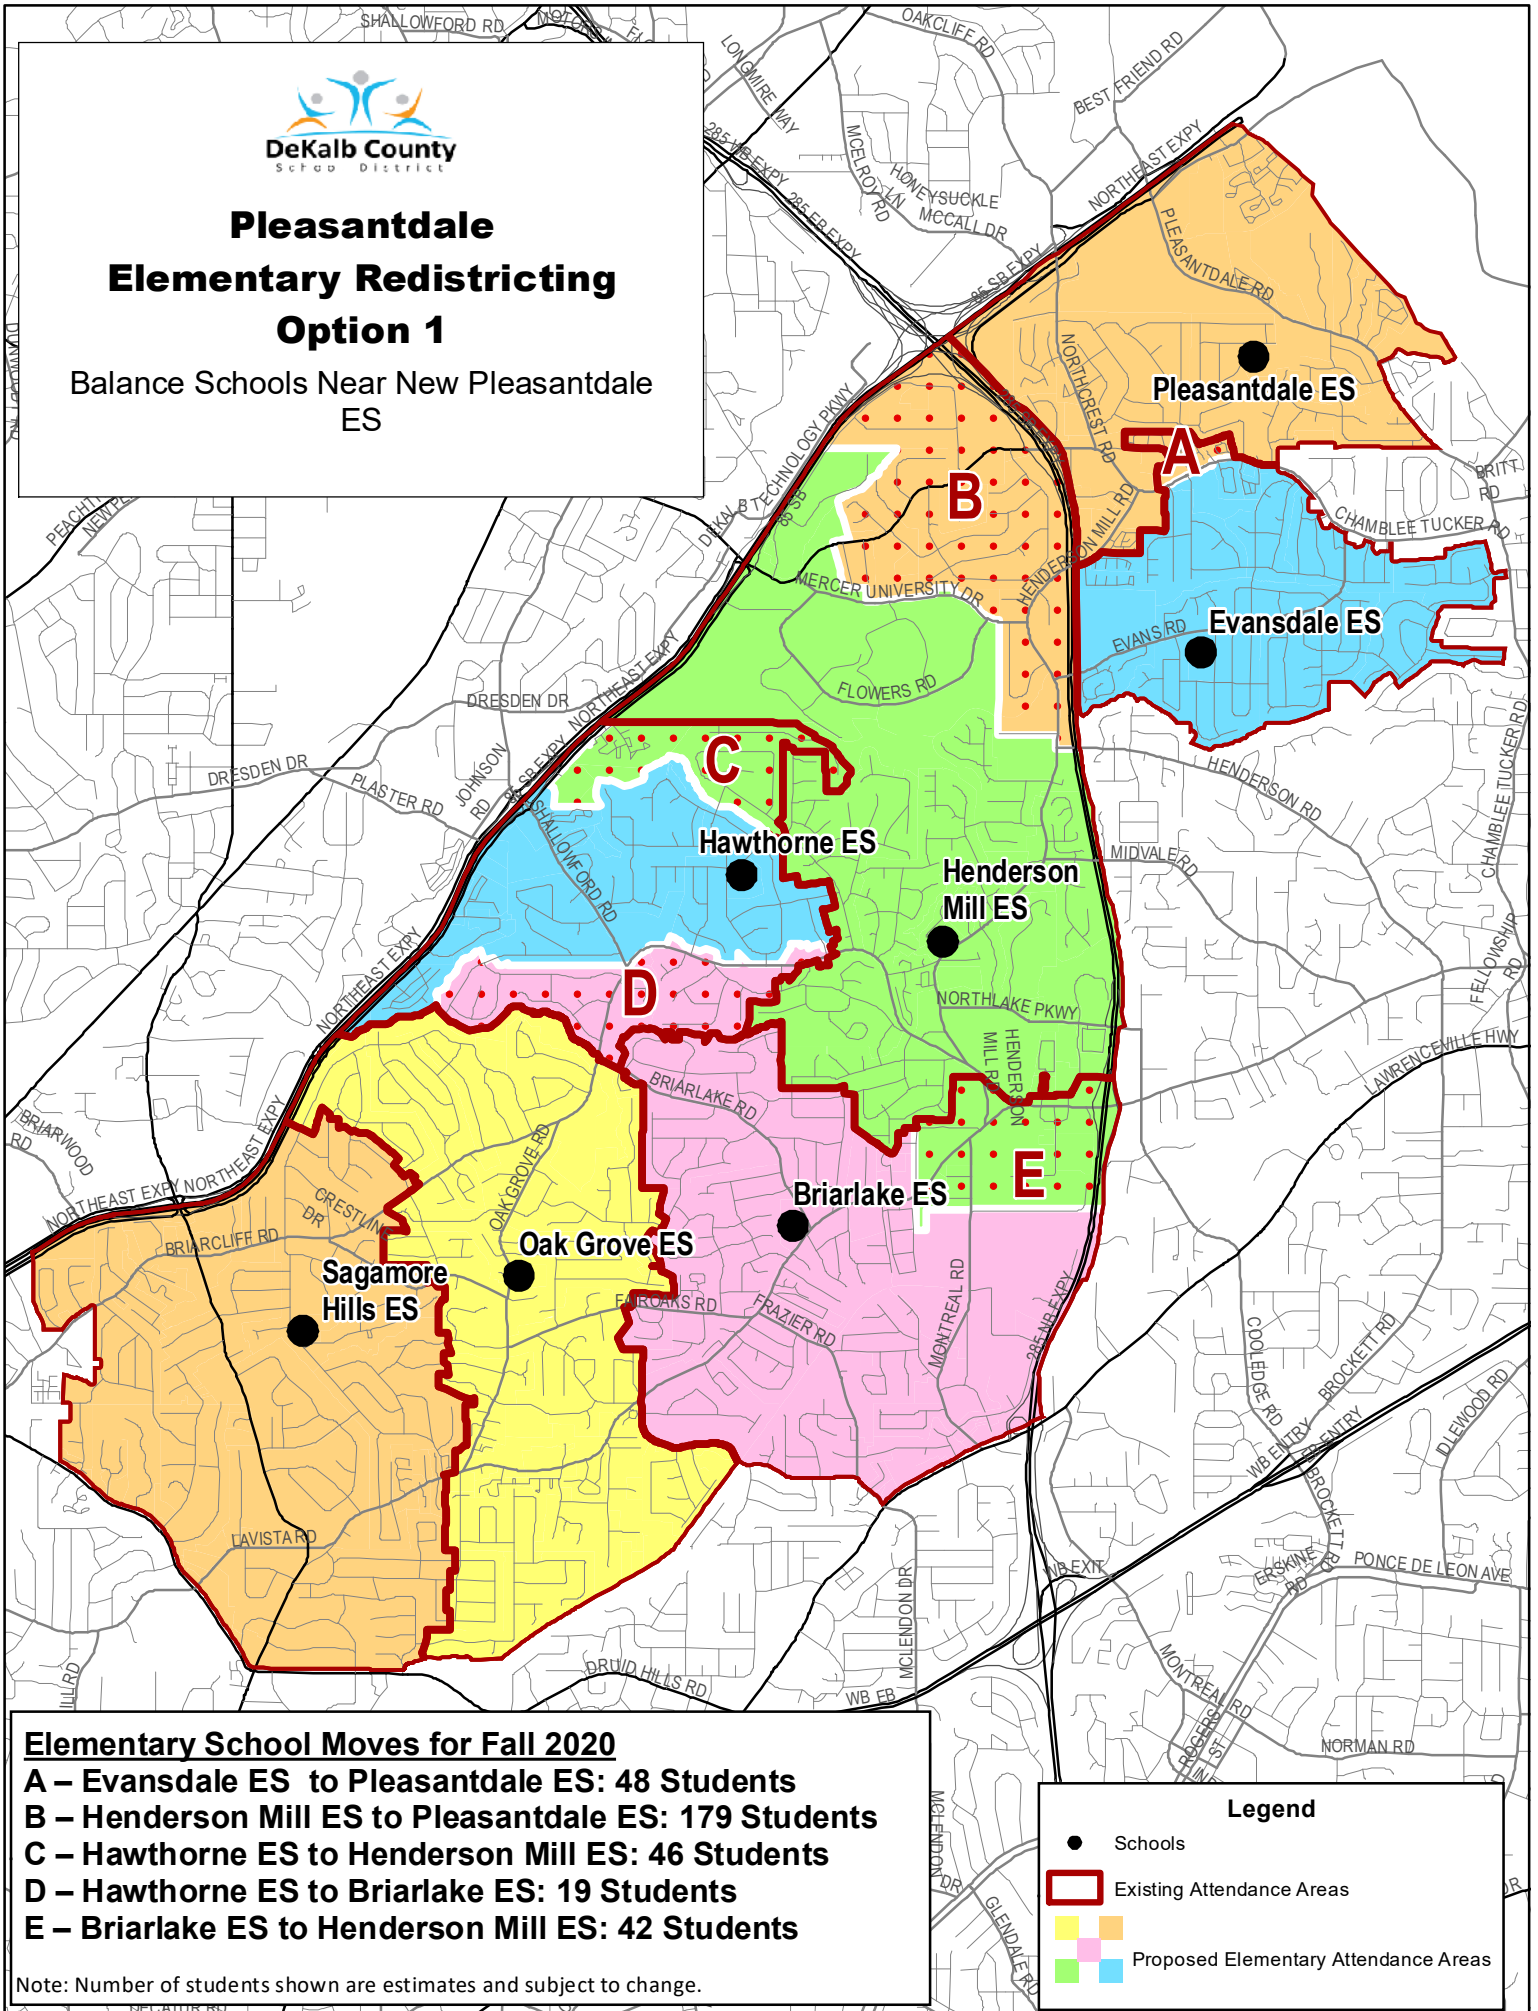

# Pleasantdale Elementary Redistricting Option 1

Balance Schools Near New Pleasantdale ES

### Elementary School Moves for Fall 2020

- A – Evansdale ES to Pleasantdale ES: 48 Students**
- B – Henderson Mill ES to Pleasantdale ES: 179 Students**
- C – Hawthorne ES to Henderson Mill ES: 46 Students**
- D – Hawthorne ES to Briarlake ES: 19 Students**
- E – Briarlake ES to Henderson Mill ES: 42 Students**

Note: Number of students shown are estimates and subject to change.

Legend	
●	Schools
▭ (Red outline)	Existing Attendance Areas
▭ (Orange)	Proposed Elementary Attendance Areas
▭ (Blue)	
▭ (Light Blue)	
▭ (Green)	