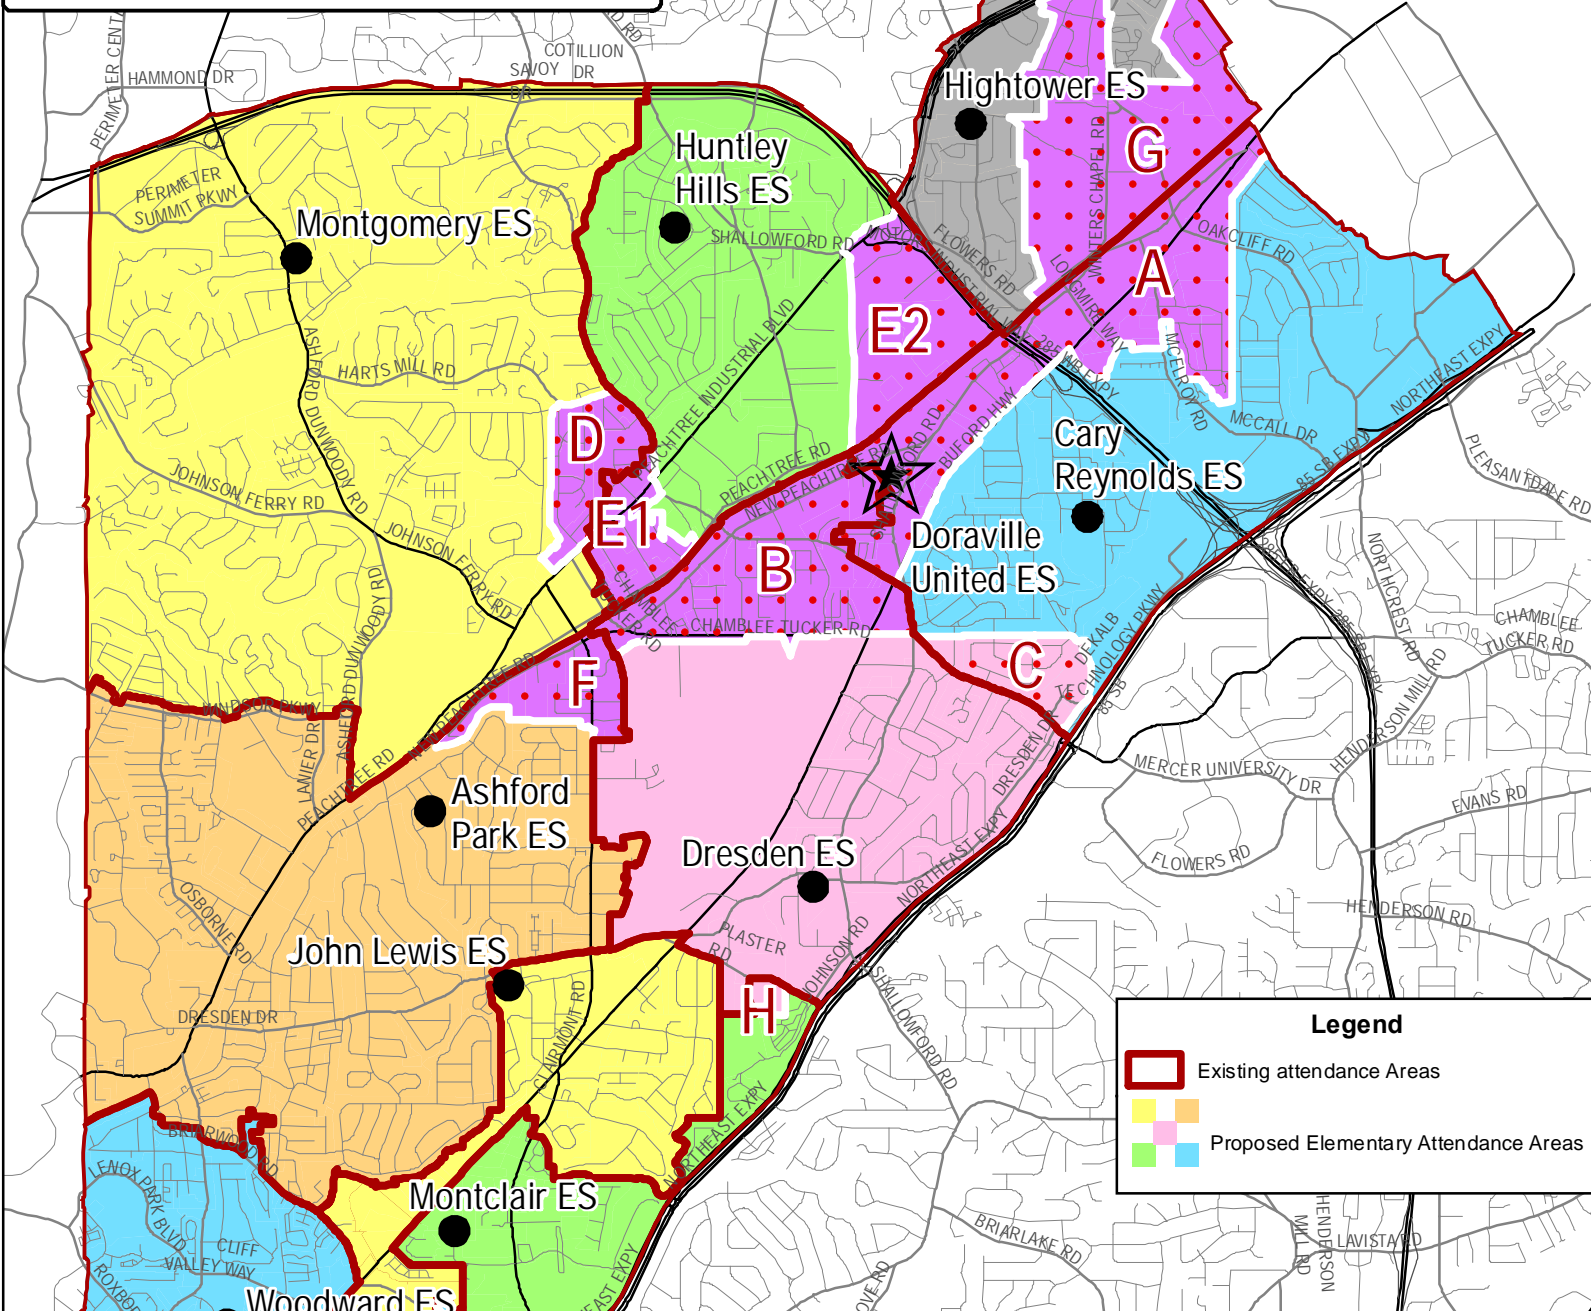

**Doraville United Elementary
Redistricting - Option 2
Relief to Dunwoody Cluster via Hightower**

Legend

- Existing attendance Areas
- Proposed Elementary Attendance Areas

- Elementary School Moves for Fall 2020**
- A – Cary Reynolds ES to Doraville United ES: 221 Students**
 - B – Dresden ES to Doraville United ES: 398 Students**
 - C – Cary Reynolds ES to Dresden ES: 20 Students**
 - D – Montgomery ES to Doraville United ES: 20 Students**
 - E1 – Huntley Hills ES ES to Doraville United ES: 18 Students**
 - E2 – Huntley Hills ES ES to Doraville United ES: 2 Students**
 - F – Ashford Park ES to Doraville United ES: 18 Students**
 - G – Hightower ES to Doraville United ES: 106 Students**
 - H – Montclair ES to Dresden ES: 49 Students**