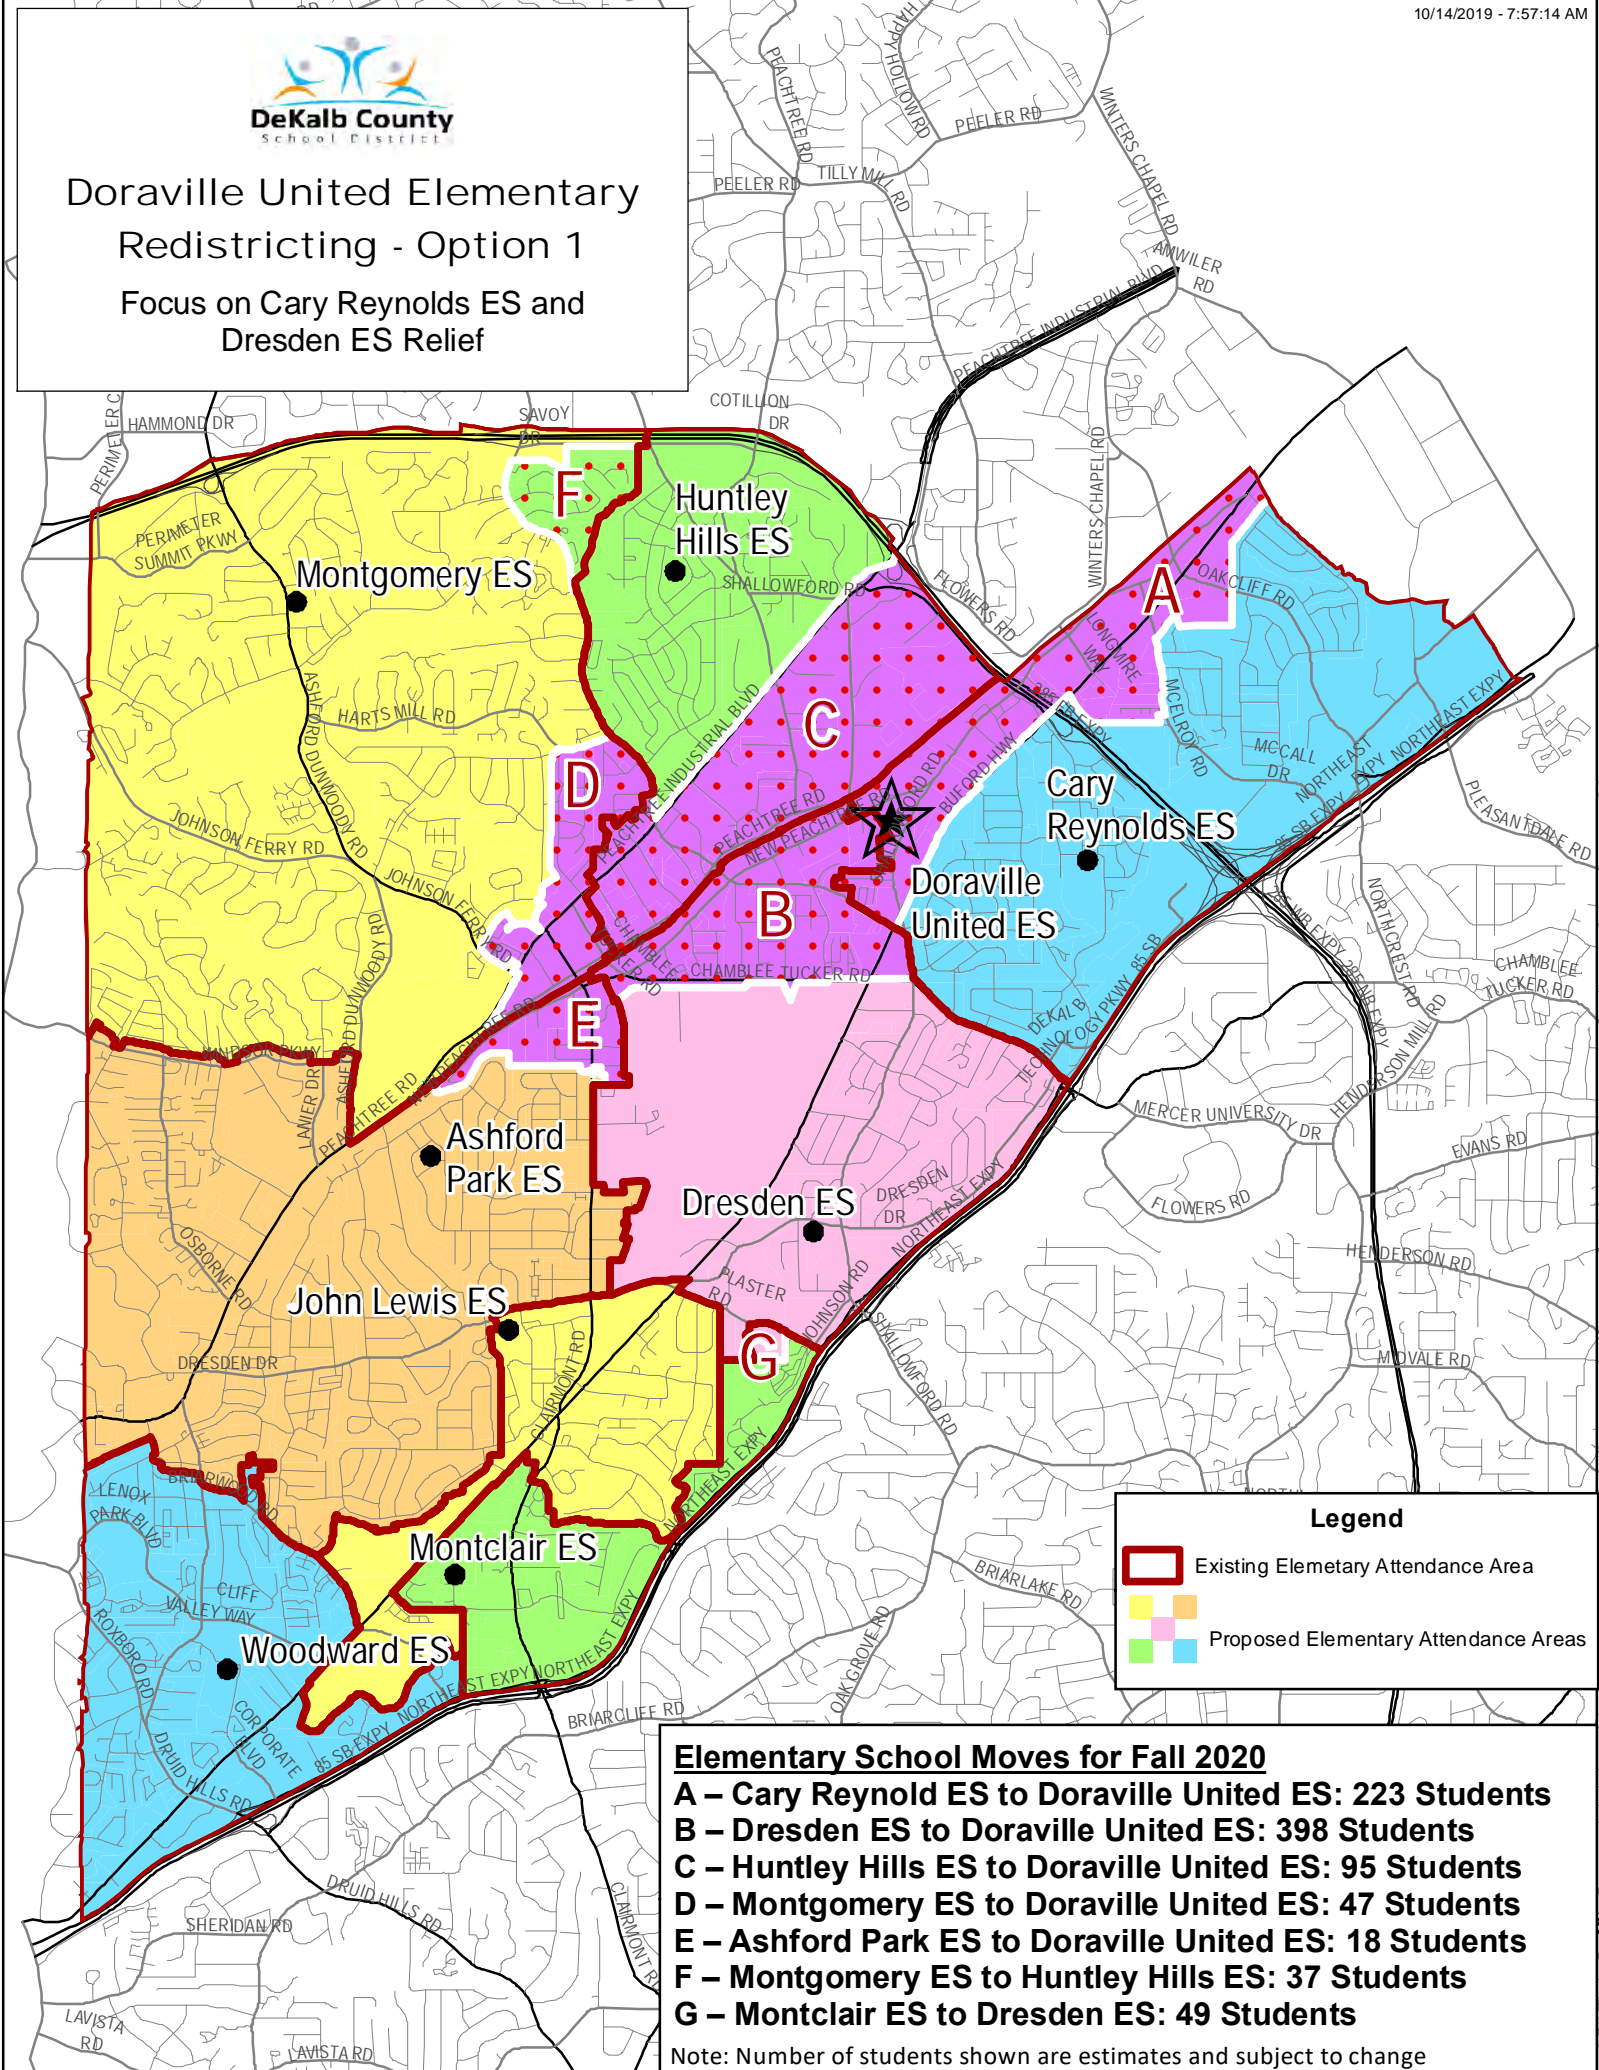

# Doraville United Elementary Redistricting - Option 1

## Focus on Cary Reynolds ES and Dresden ES Relief

### Elementary School Moves for Fall 2020

- A – Cary Reynold ES to Doraville United ES: 223 Students**
- B – Dresden ES to Doraville United ES: 398 Students**
- C – Huntley Hills ES to Doraville United ES: 95 Students**
- D – Montgomery ES to Doraville United ES: 47 Students**
- E – Ashford Park ES to Doraville United ES: 18 Students**
- F – Montgomery ES to Huntley Hills ES: 37 Students**
- G – Montclair ES to Dresden ES: 49 Students**