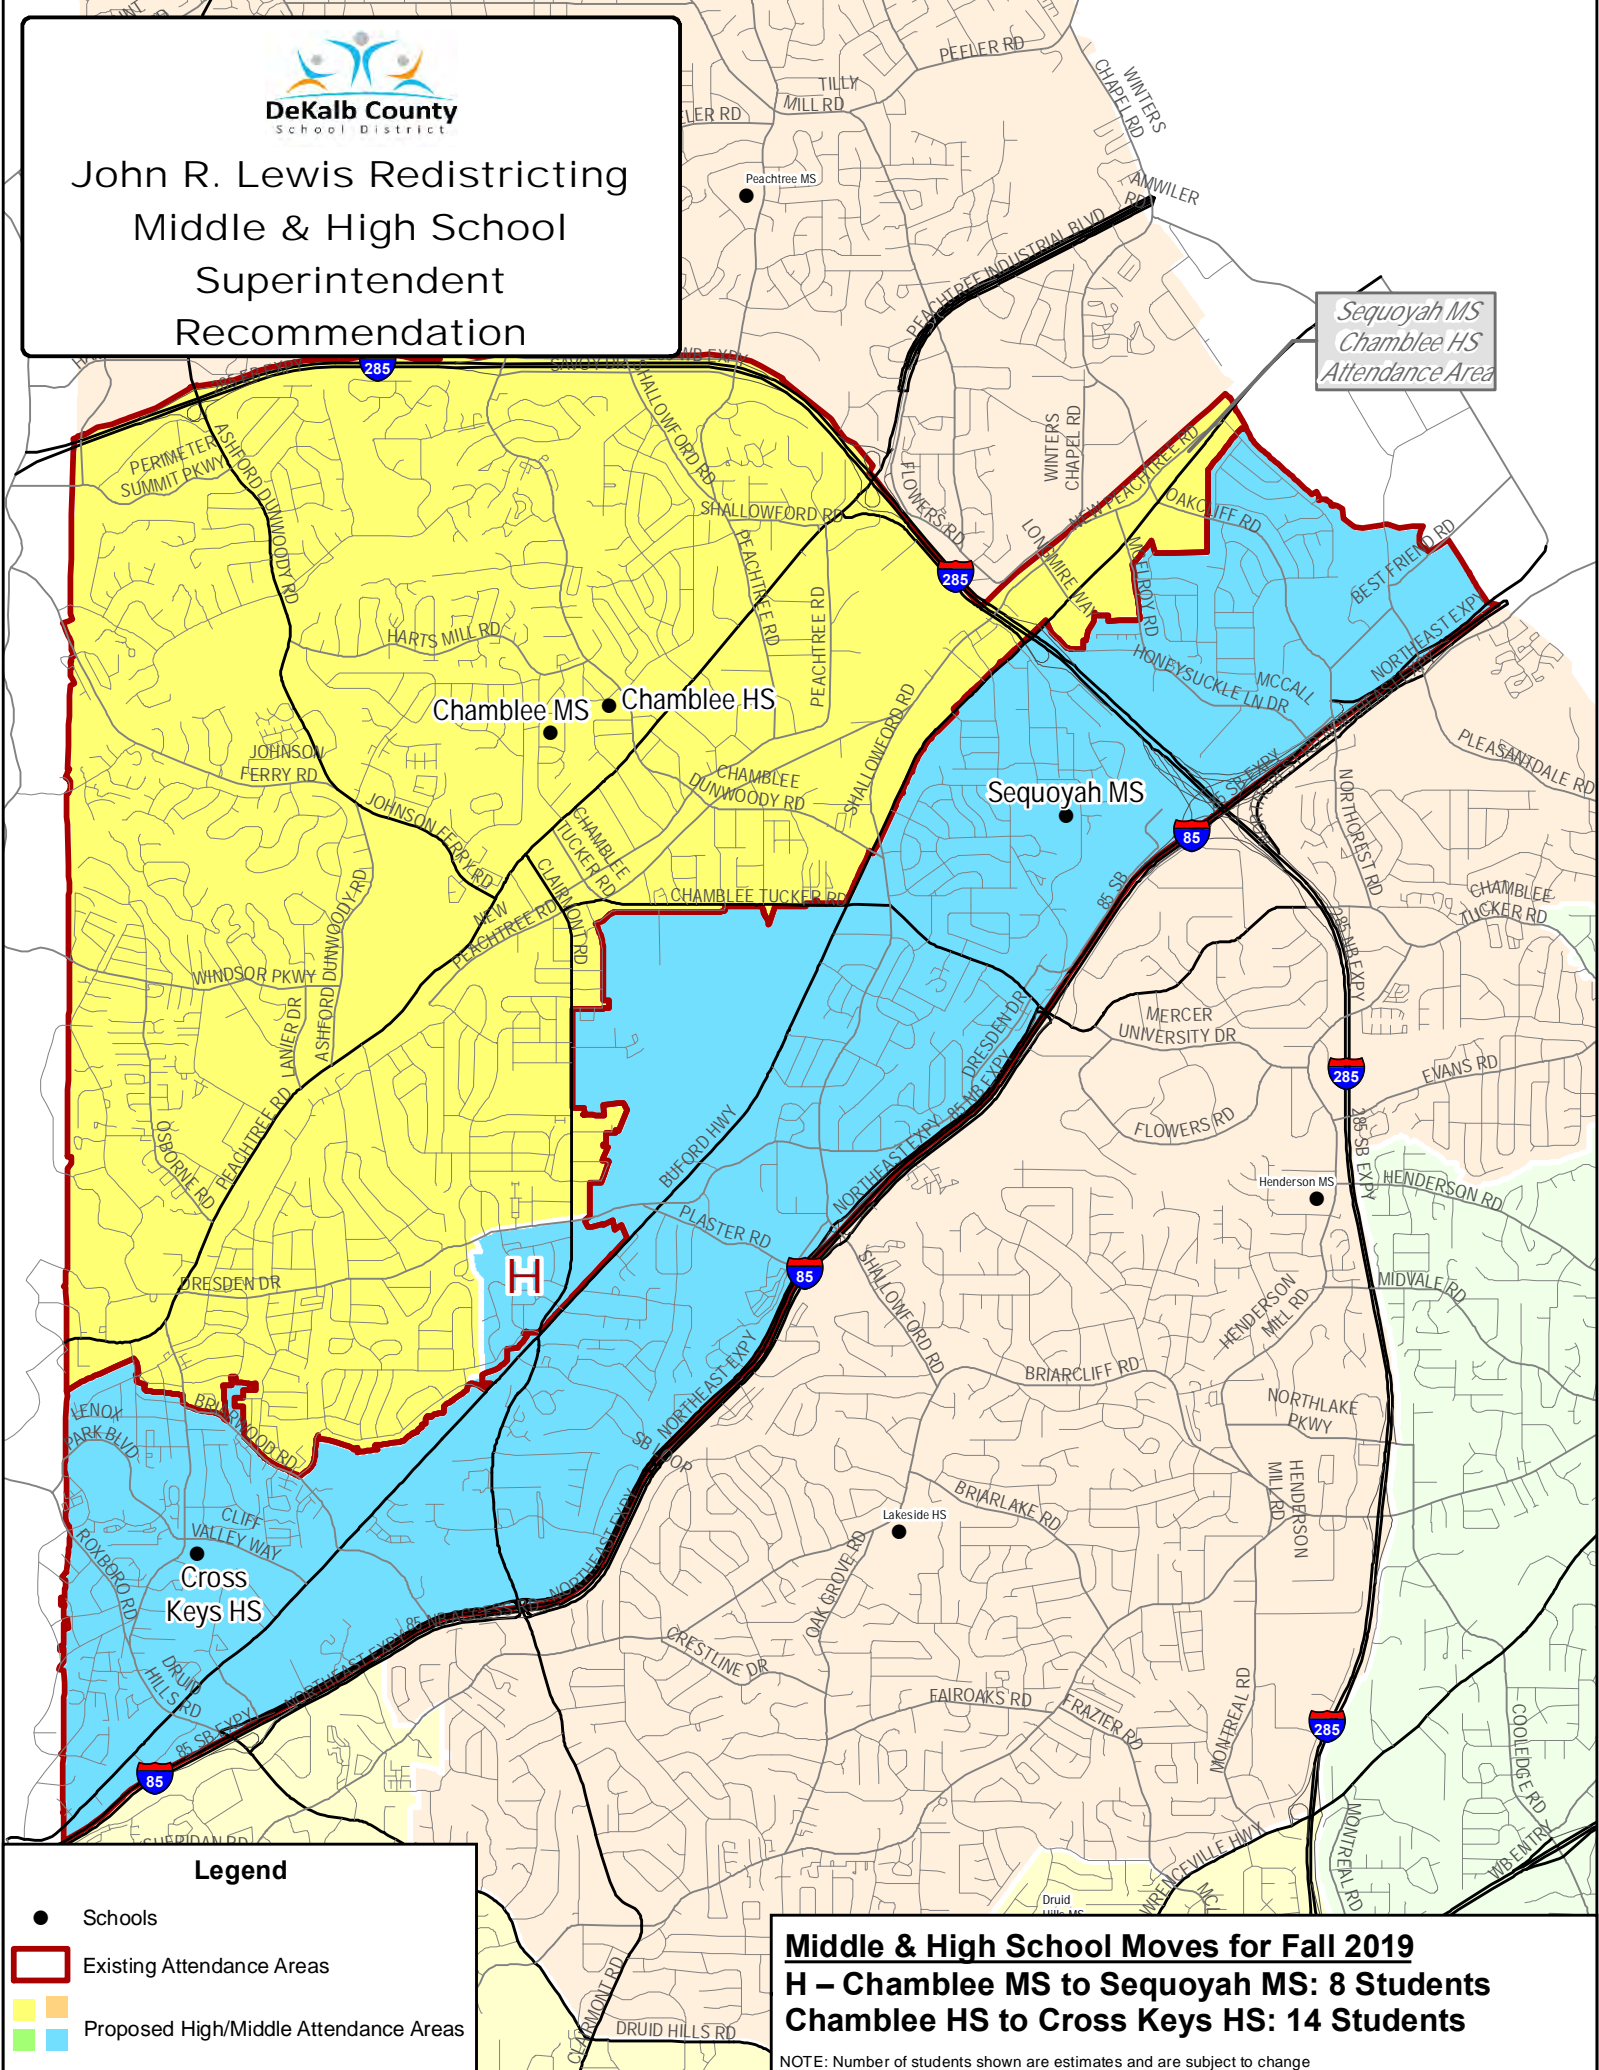

John R. Lewis Redistricting
Middle & High School
Superintendent
Recommendation

*Sequoyah MS
Chamblee HS
Attendance Area*

Legend

- Schools
- Existing Attendance Areas
- Proposed High/Middle Attendance Areas

Middle & High School Moves for Fall 2019
H – Chamblee MS to Sequoyah MS: 8 Students
Chamblee HS to Cross Keys HS: 14 Students

NOTE: Number of students shown are estimates and are subject to change