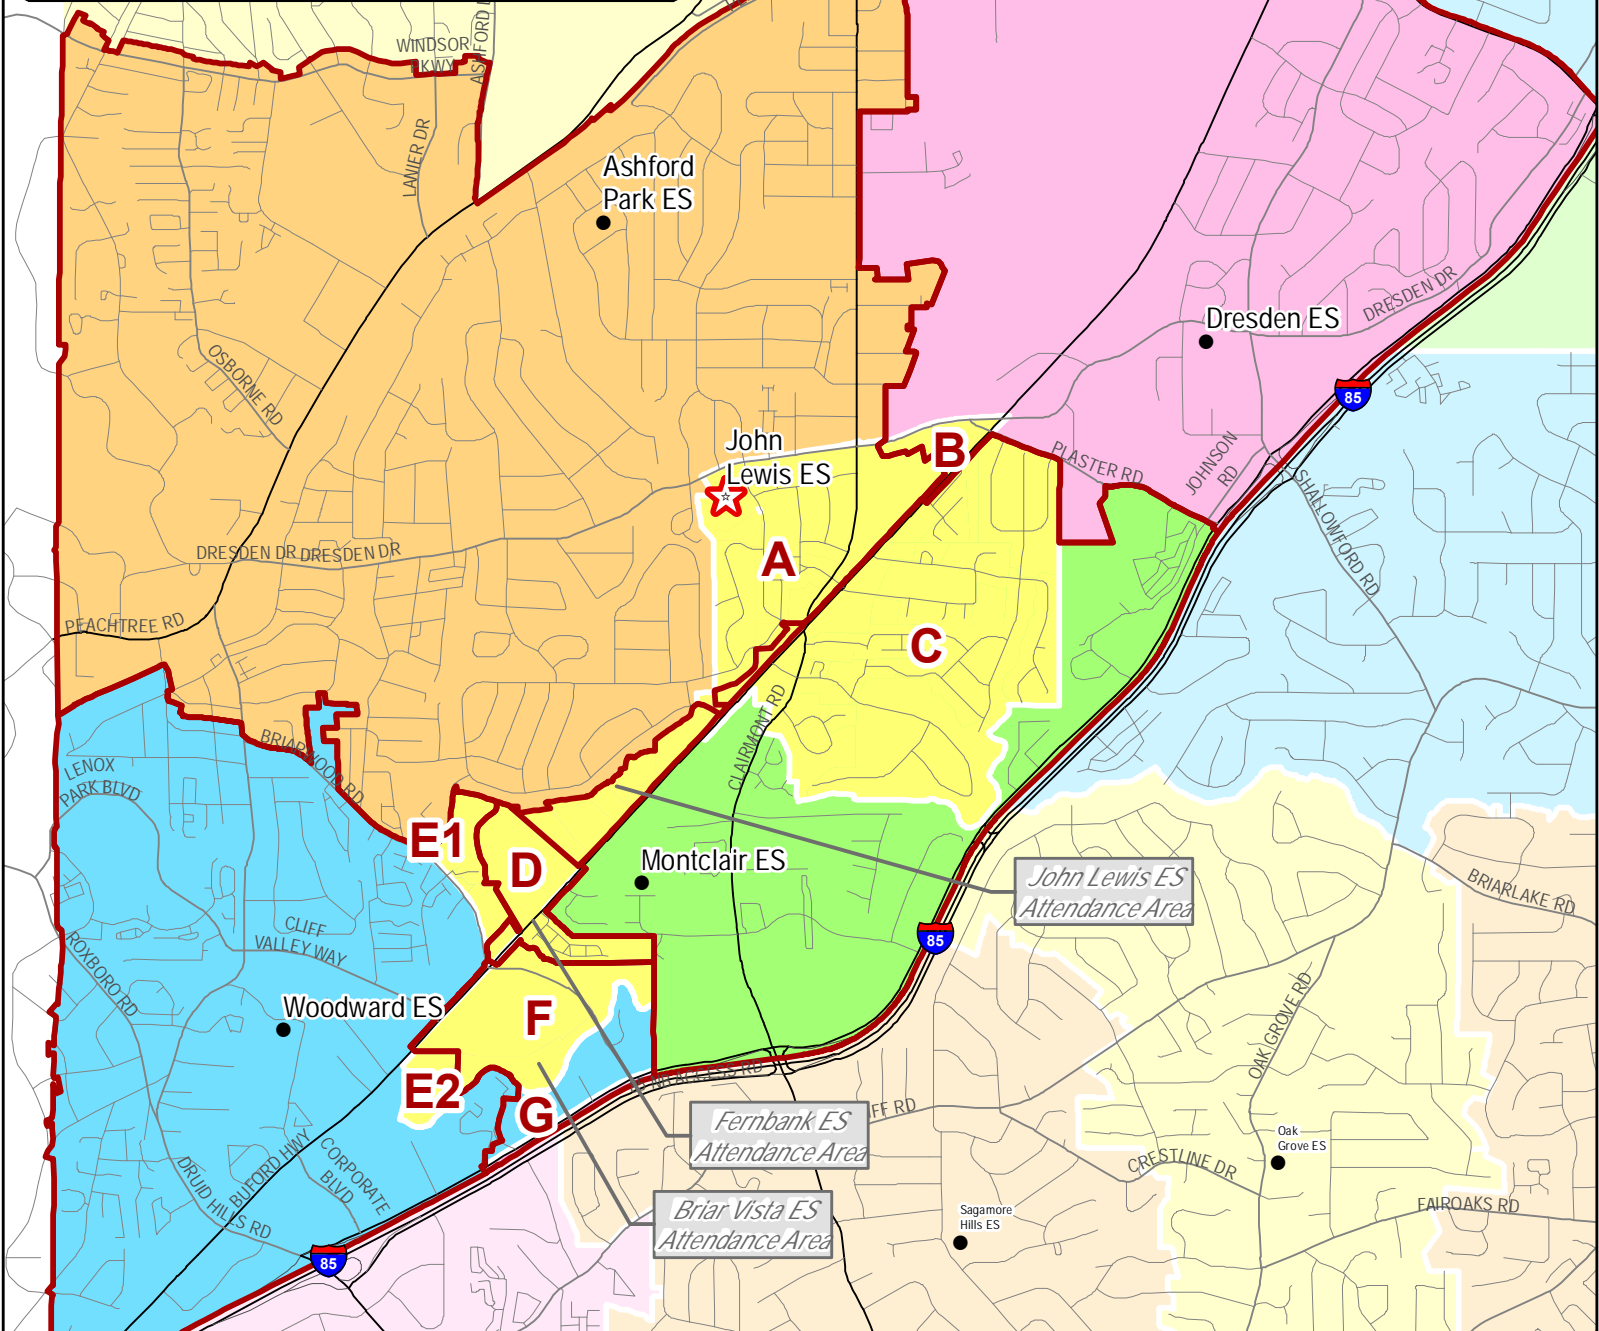

John R. Lewis  
Elementary Redistricting  
Superintendent  
Recommendation

**Legend**

- New John R. Lewis Facility
- Schools
- Existing Attendance Areas
- Proposed Elementary Attendance Areas

**Elementary School Moves for Fall 2019**

- A** – Ashford Park ES to John Lewis ES: 22 Students
- B** – Dresden ES to John Lewis ES: 0 Students
- C** – Montclair ES to John Lewis ES: 93 Students
- D** – Fernbank ES to John Lewis ES: 213 Students
- E1** – Woodward ES to John Lewis ES: 43 Students
- E2** – Woodward ES to John Lewis ES: 91 Students
- F** – Briar Vista ES to John Lewis ES: 62 Students
- G** – Briar Vista ES to Woodward ES: 0 Students