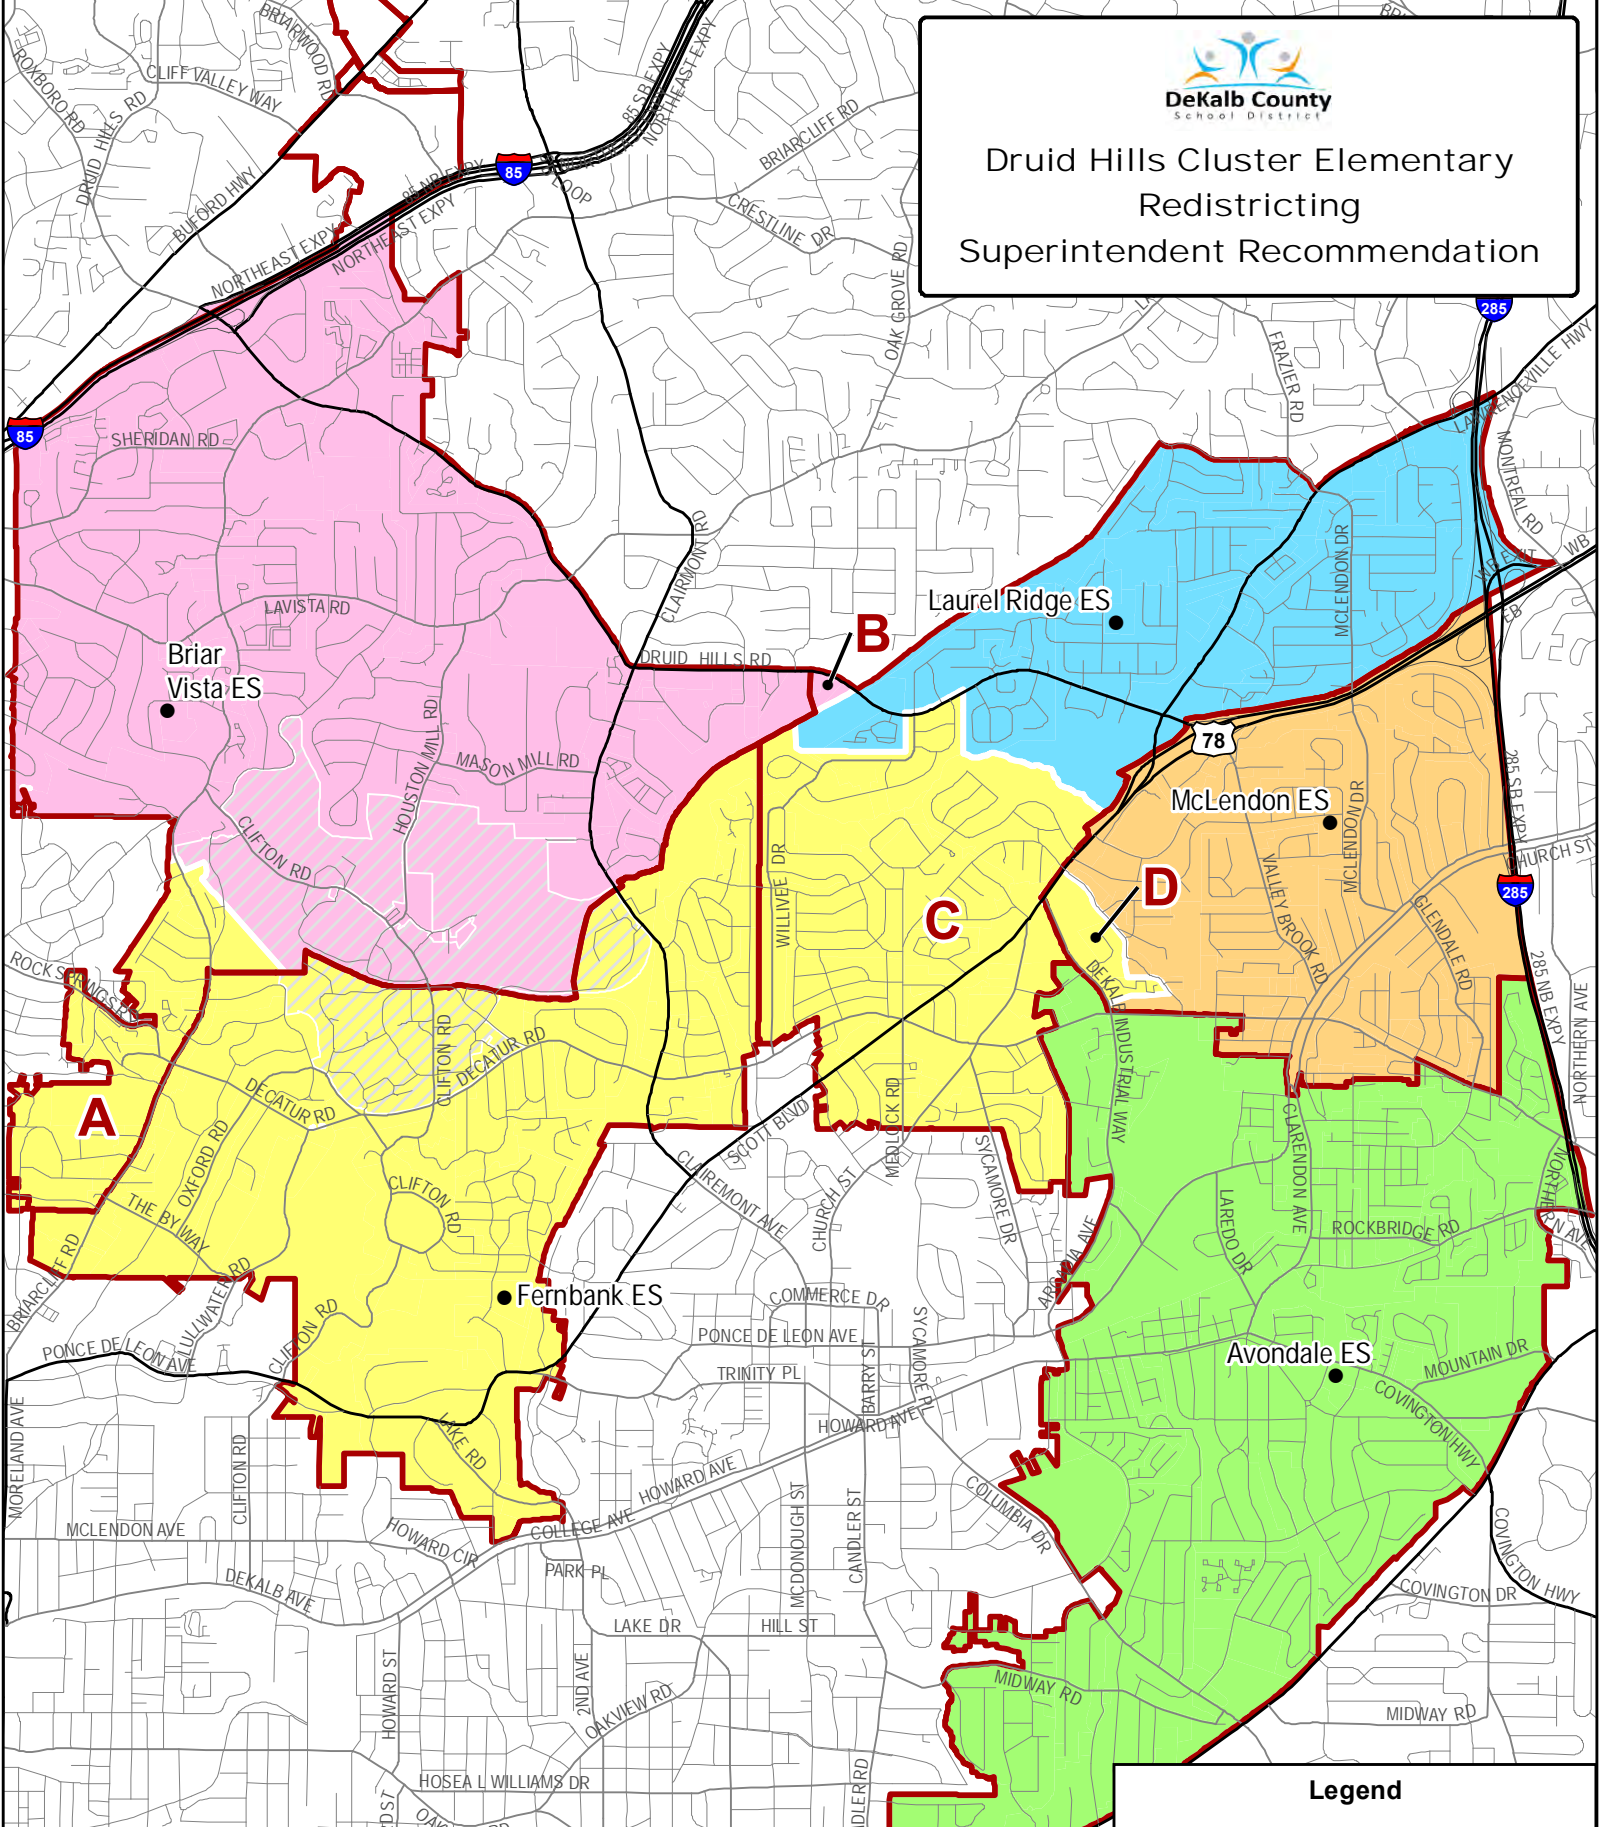

Druid Hills Cluster Elementary
Redistricting
Superintendent Recommendation

Elementary School Moves for Fall 2019
A – Briar Vista ES to Fernbank ES: 23 Students
B – Laurel Ridge ES to Briar Vista ES: 0 Students
C – Laurel Ridge ES to Fernbank ES: 172 Students
D – McLendon ES to Fernbank ES: 37 Students

Legend

- Schools
- ▭ Existing Attendance Areas
- ▭ Proposed Elementary Attendance Areas
- ▭ Emory Annexation (Subject to Litigation)

NOTE: Number of students shown are estimates and are subject to change