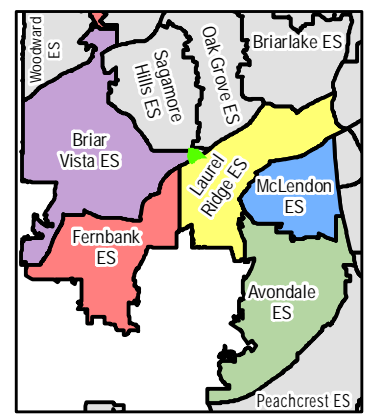

**Redistricting Area  
Superintendent  
Recommendation  
Laurel Ridge ES to  
Briar Vista ES**

**B**

**0 Students Moving**

**Legend**

- Elementary Schools
- ▭ Areas of Change
- ▭ Existing Attendance Areas
- ▭ Apartments
- ▭ Multi-Family
- ▭ Single Family Homes
- ▭ Residential Other (Extended Stays)
- ▭ Non-Residential
- ▭ Schools

Sagamore Hills ES  
Laurel Ridge ES  
N DRUID HILLS RD

Briar Vista ES  
Laurel Ridge ES