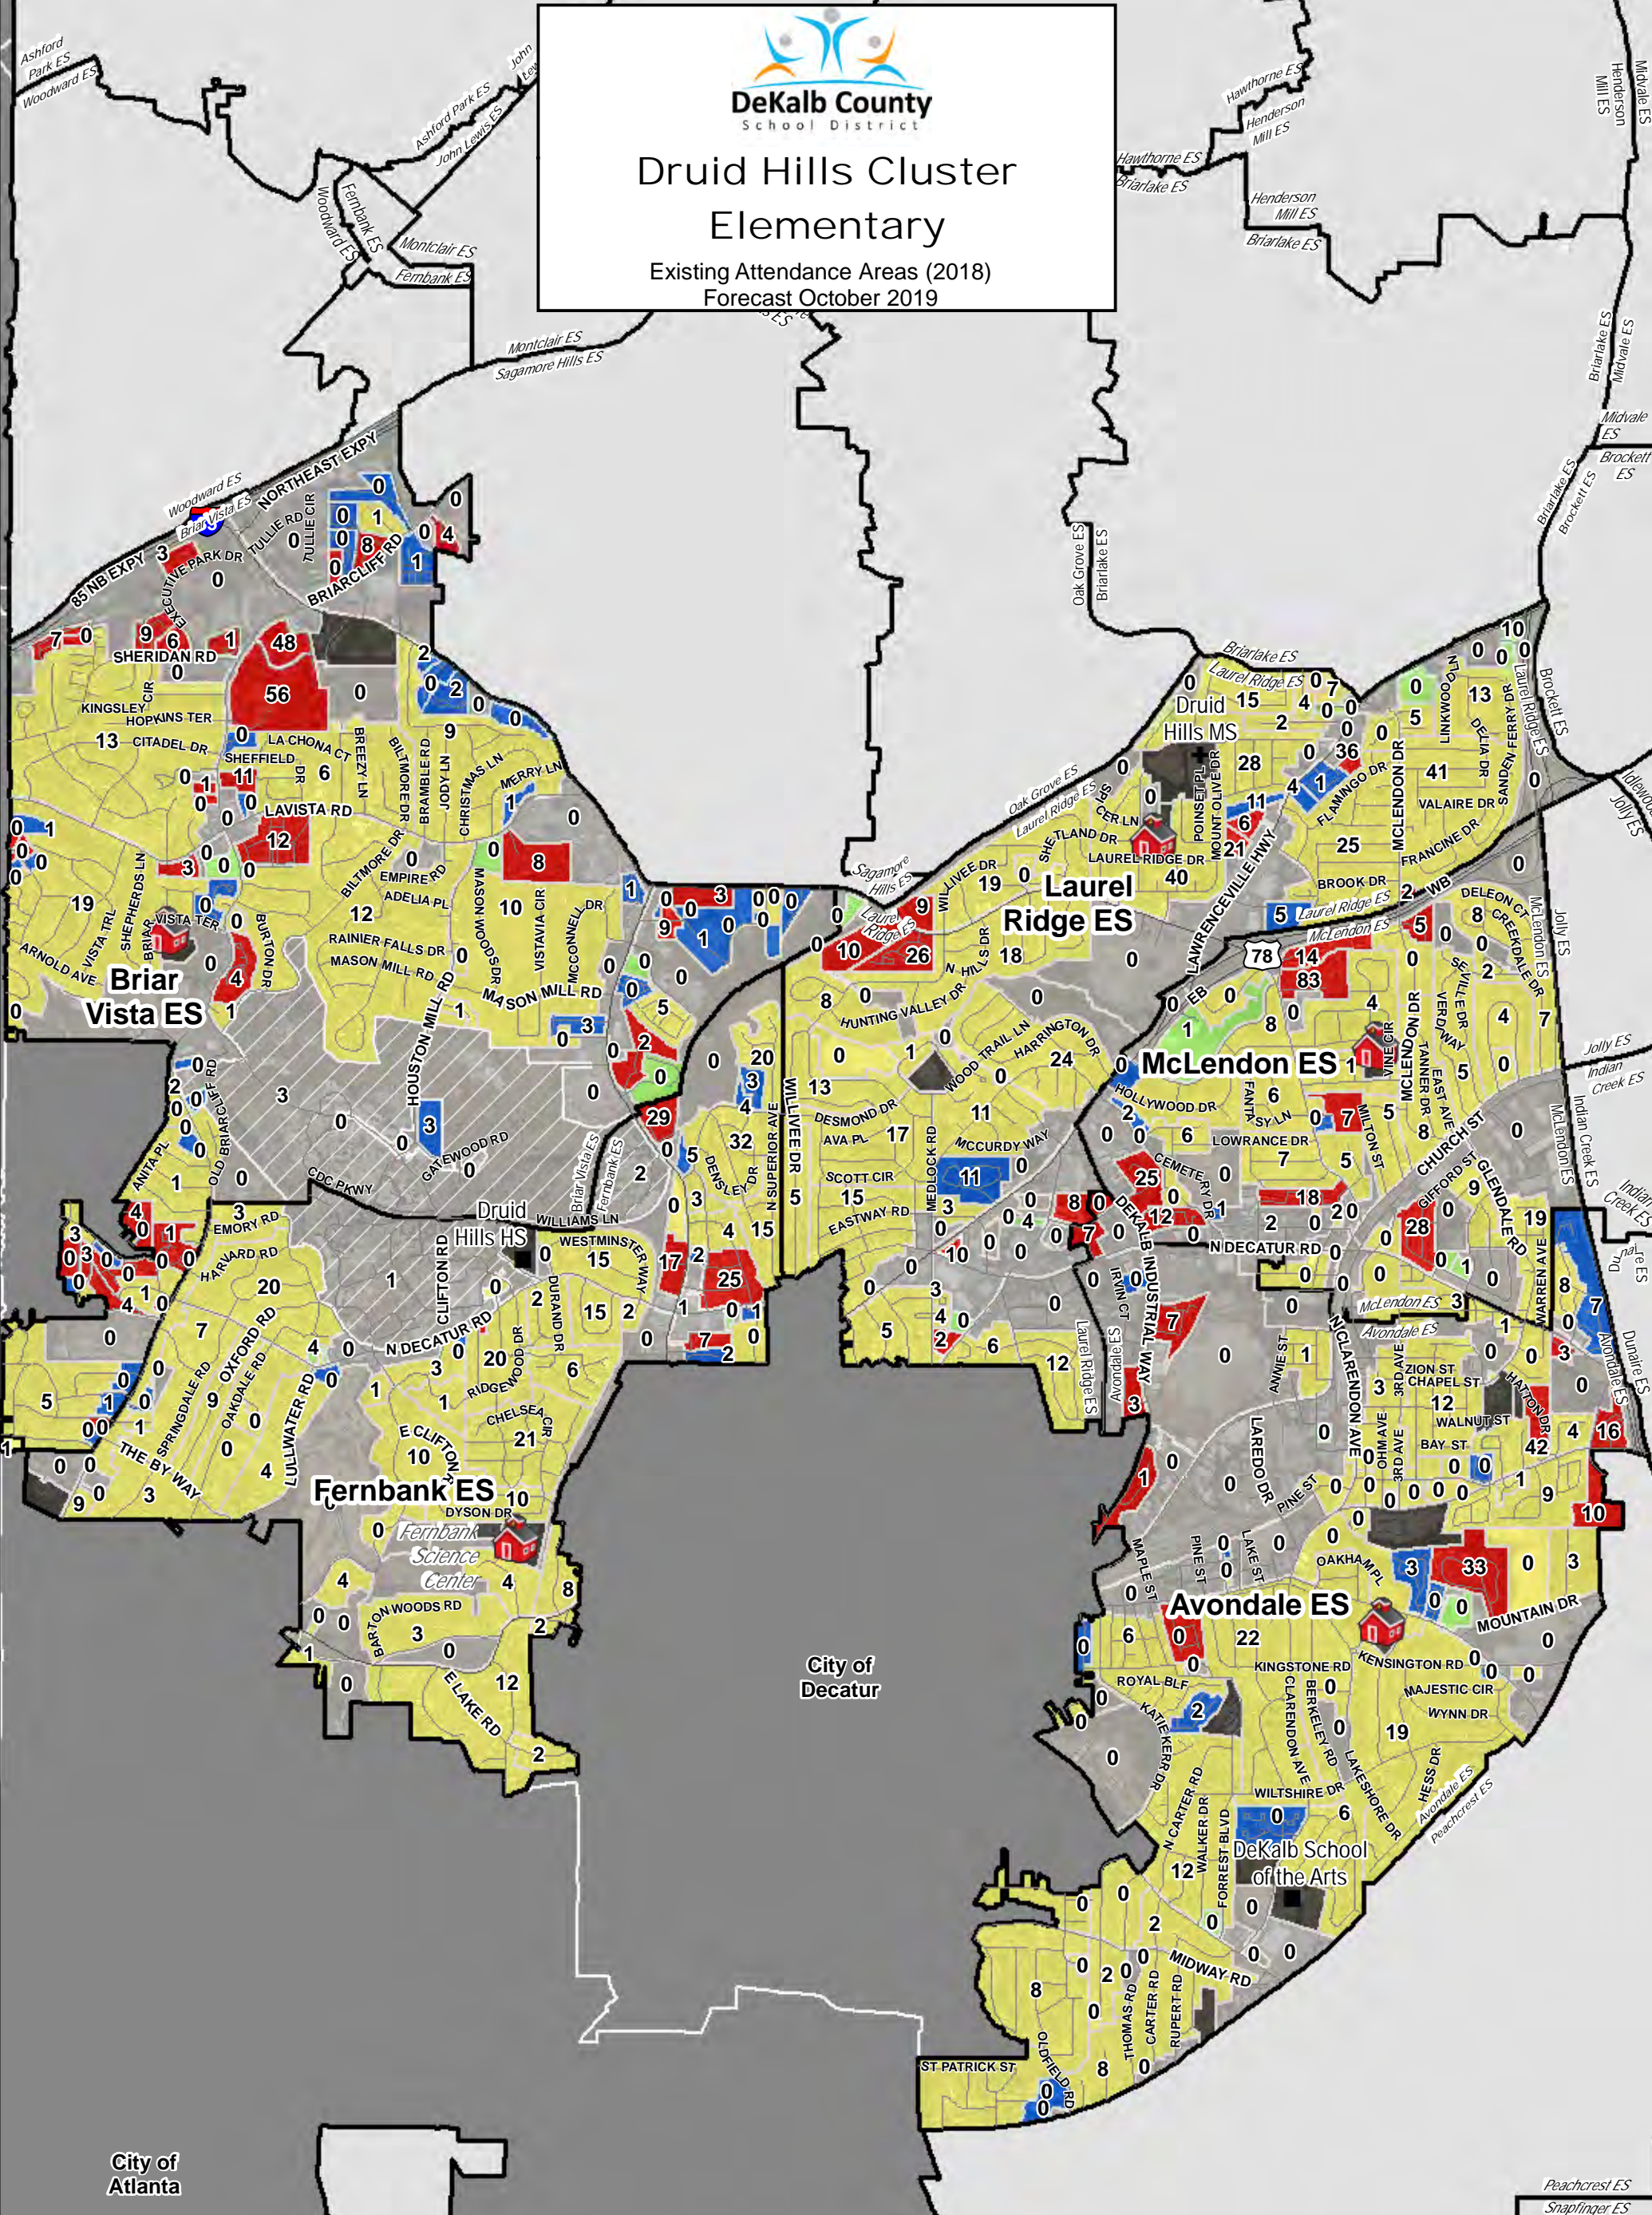

Druid Hills Cluster Elementary

Existing Attendance Areas (2018)
Forecast October 2019

Note: The numbers on the individual planning unit areas represent resident attendees going to their neighborhood schools. The student count is from the 2019 forecast. The labels (#) shown on the map represent the count of Elementary Students.

Legend

Druid Hills Cluster Elementary School	Apartments
Middle School	Multi-Family
High School	Non-Residential
Center / Other	Out of District
Elementary School Attendance Areas	Residential Other
	Single Family Homes

Map Date: 10/17/2018