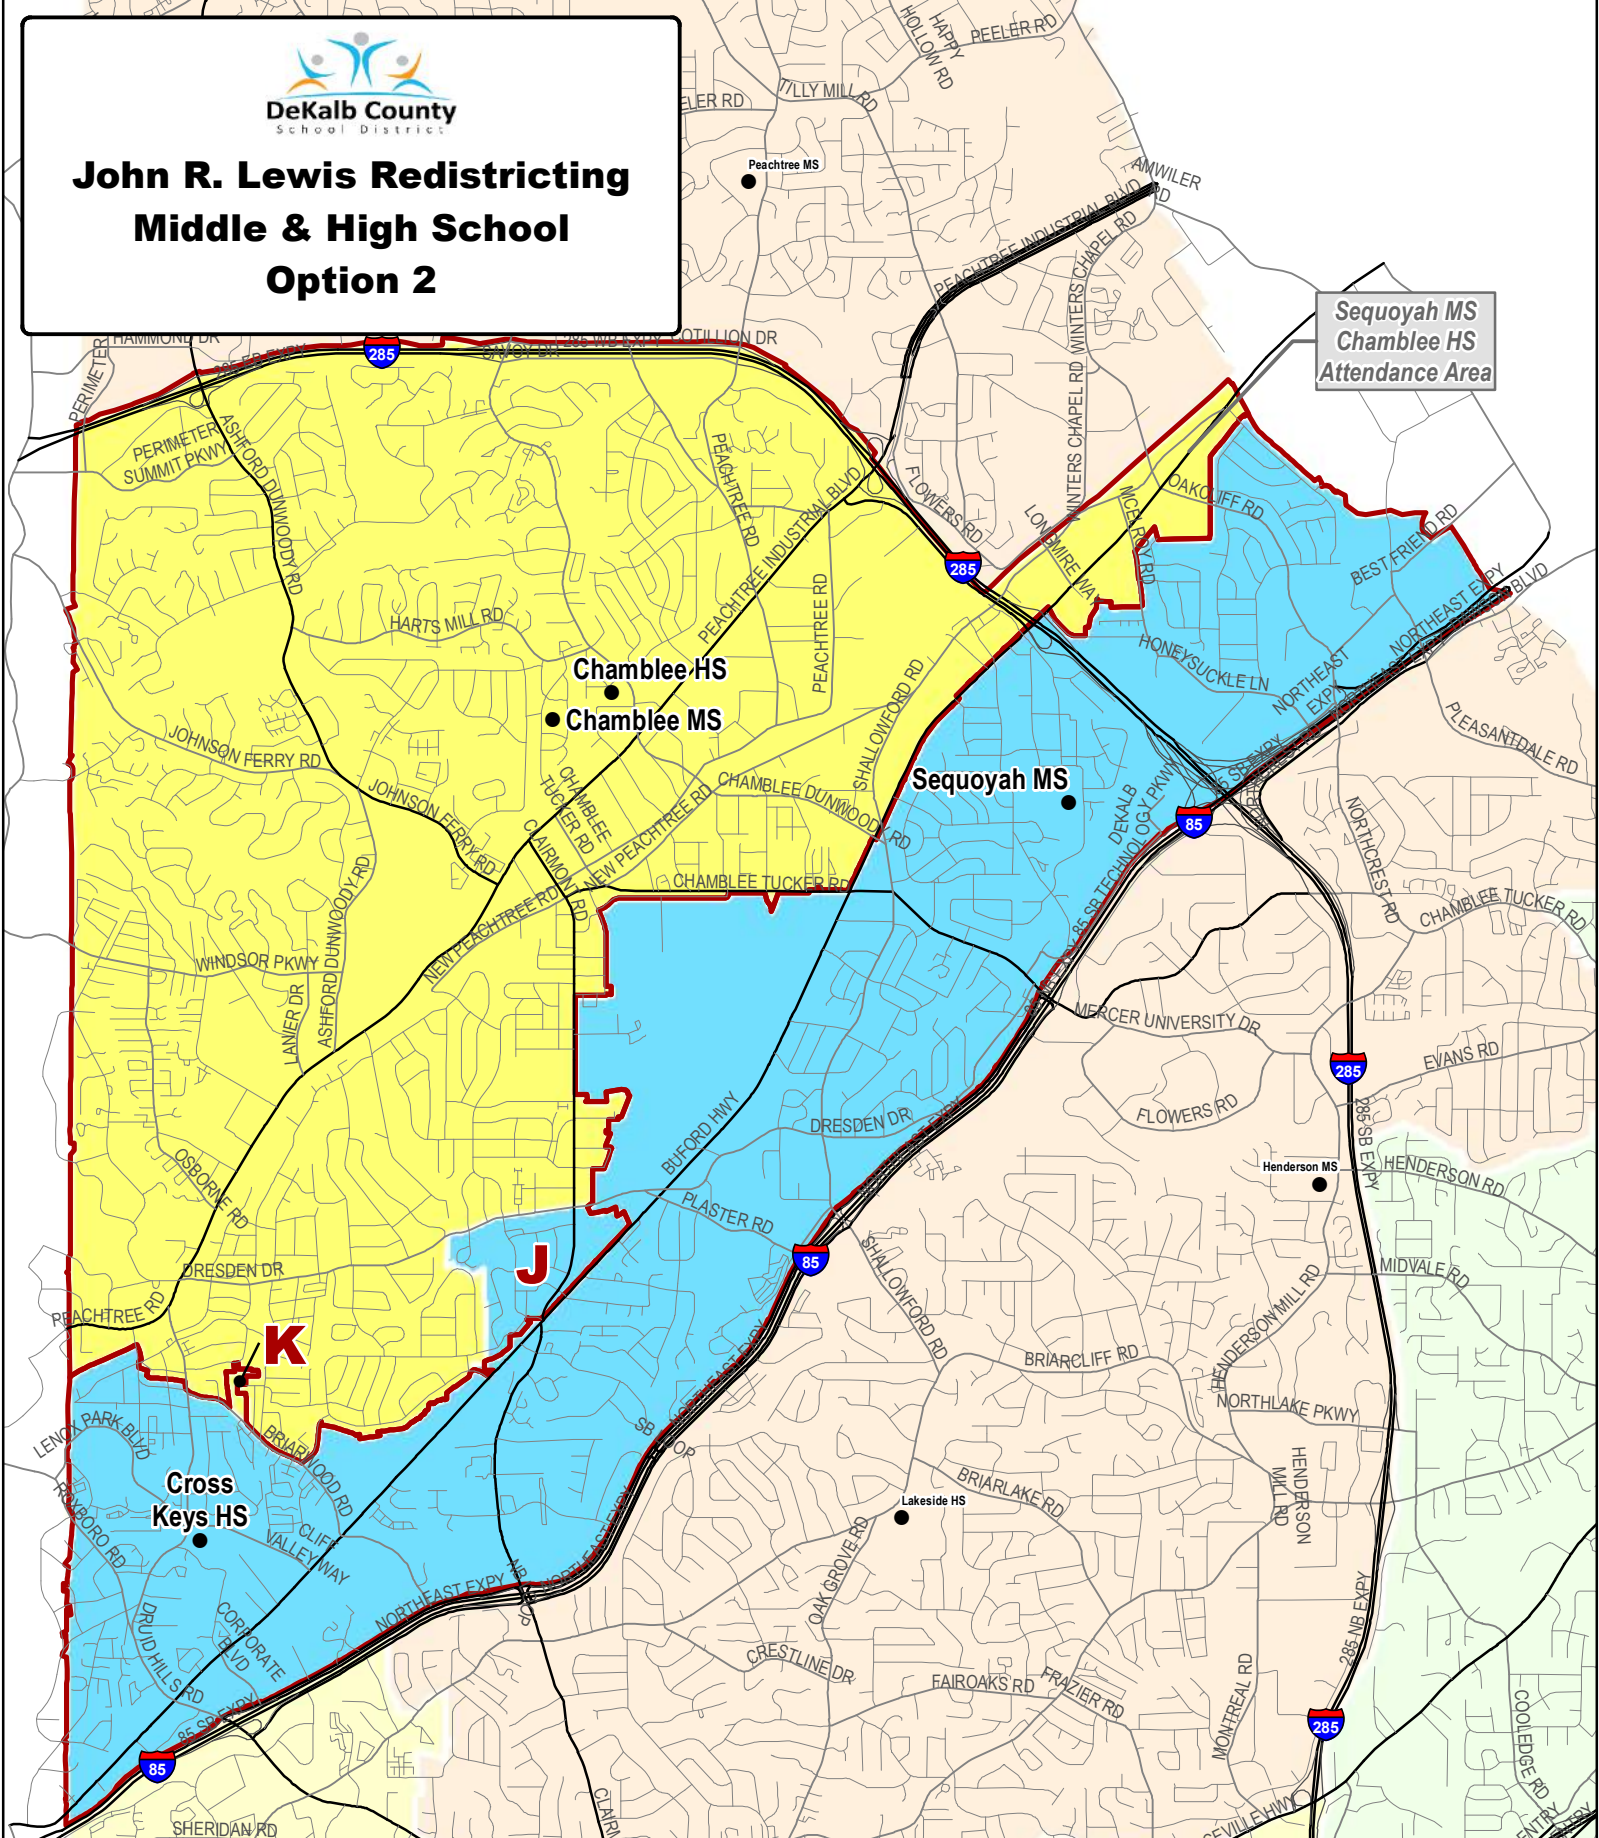

John R. Lewis Redistricting Middle & High School Option 2

Sequoyah MS
Chamblee HS
Attendance Area

Legend

- Schools
- Existing Attendance Areas
- Proposed High/Middle Attendance Areas

10/19/2018 - 9:14:51 AM

Middle & High School Moves for Fall 2019

- J – Chamblee MS to Sequoyah MS: 9 Students**
- Chamblee HS to Cross Keys HS: 16 Students**
- K – Sequoyah MS to Chamblee MS : 20 Students**
- Cross Keys HS to Chamblee HS: 24 Students**