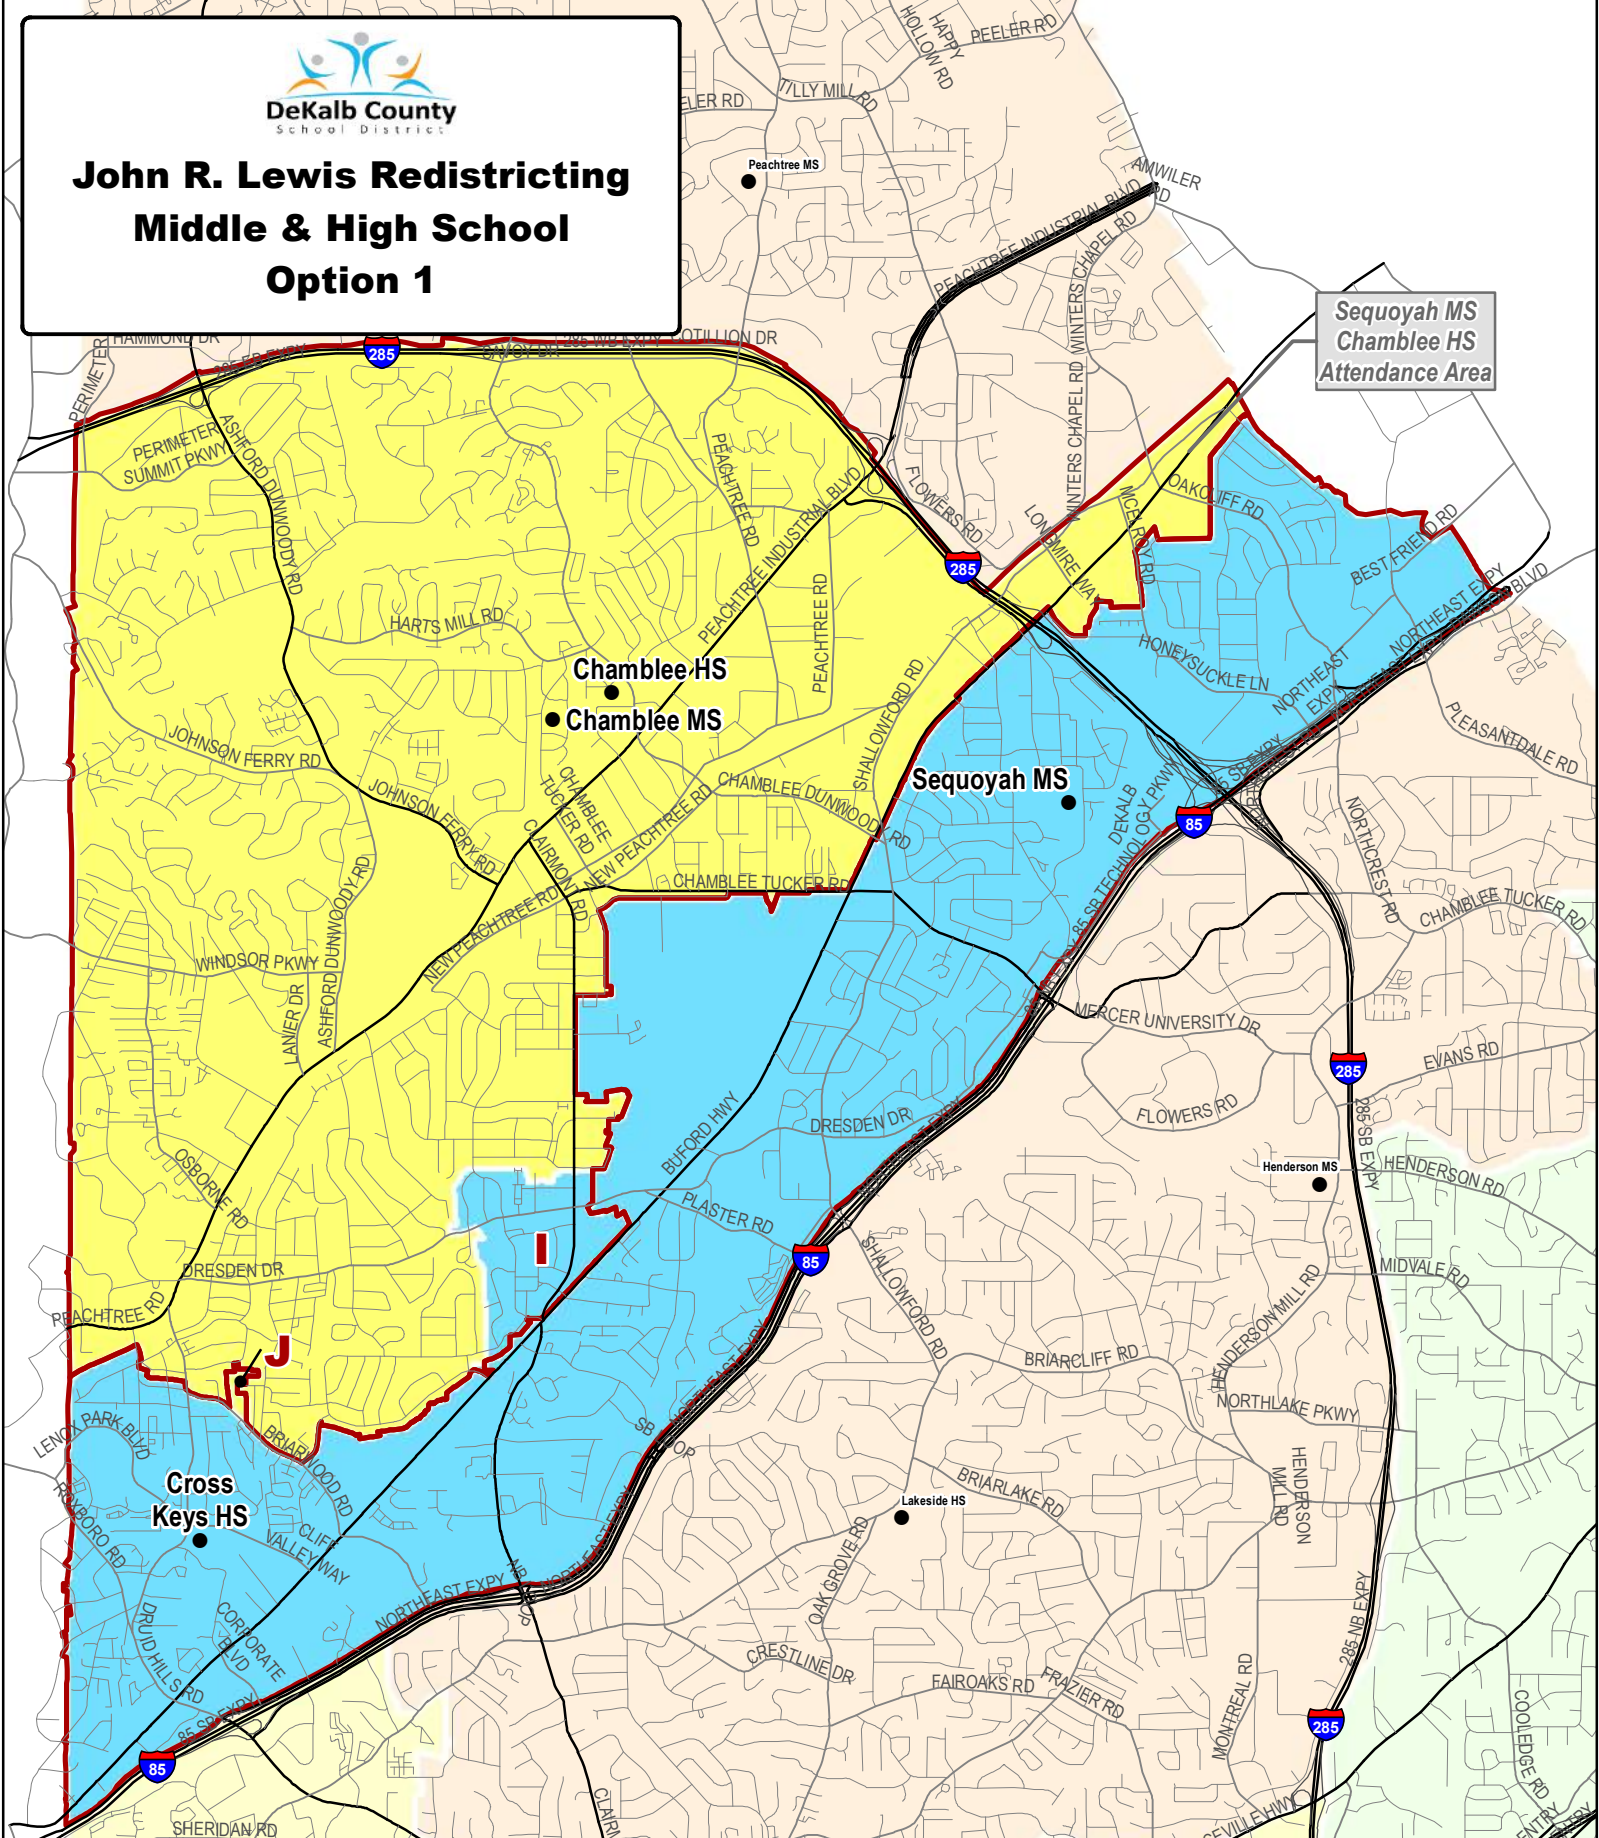

John R. Lewis Redistricting Middle & High School Option 1

Sequoyah MS
Chamblee HS
Attendance Area

Legend

- Schools
- Existing Attendance Areas
- Proposed High/Middle Attendance Areas

10/19/2018 - 9:07:43 AM

Middle & High School Moves for Fall 2019

- I – Chamblee MS to Sequoyah MS: 26 Students
- Chamblee HS to Cross Keys HS: 38 Students
- J – Sequoyah MS to Chamblee MS : 20 Students
- Cross Keys HS to Chamblee HS: 24 Students