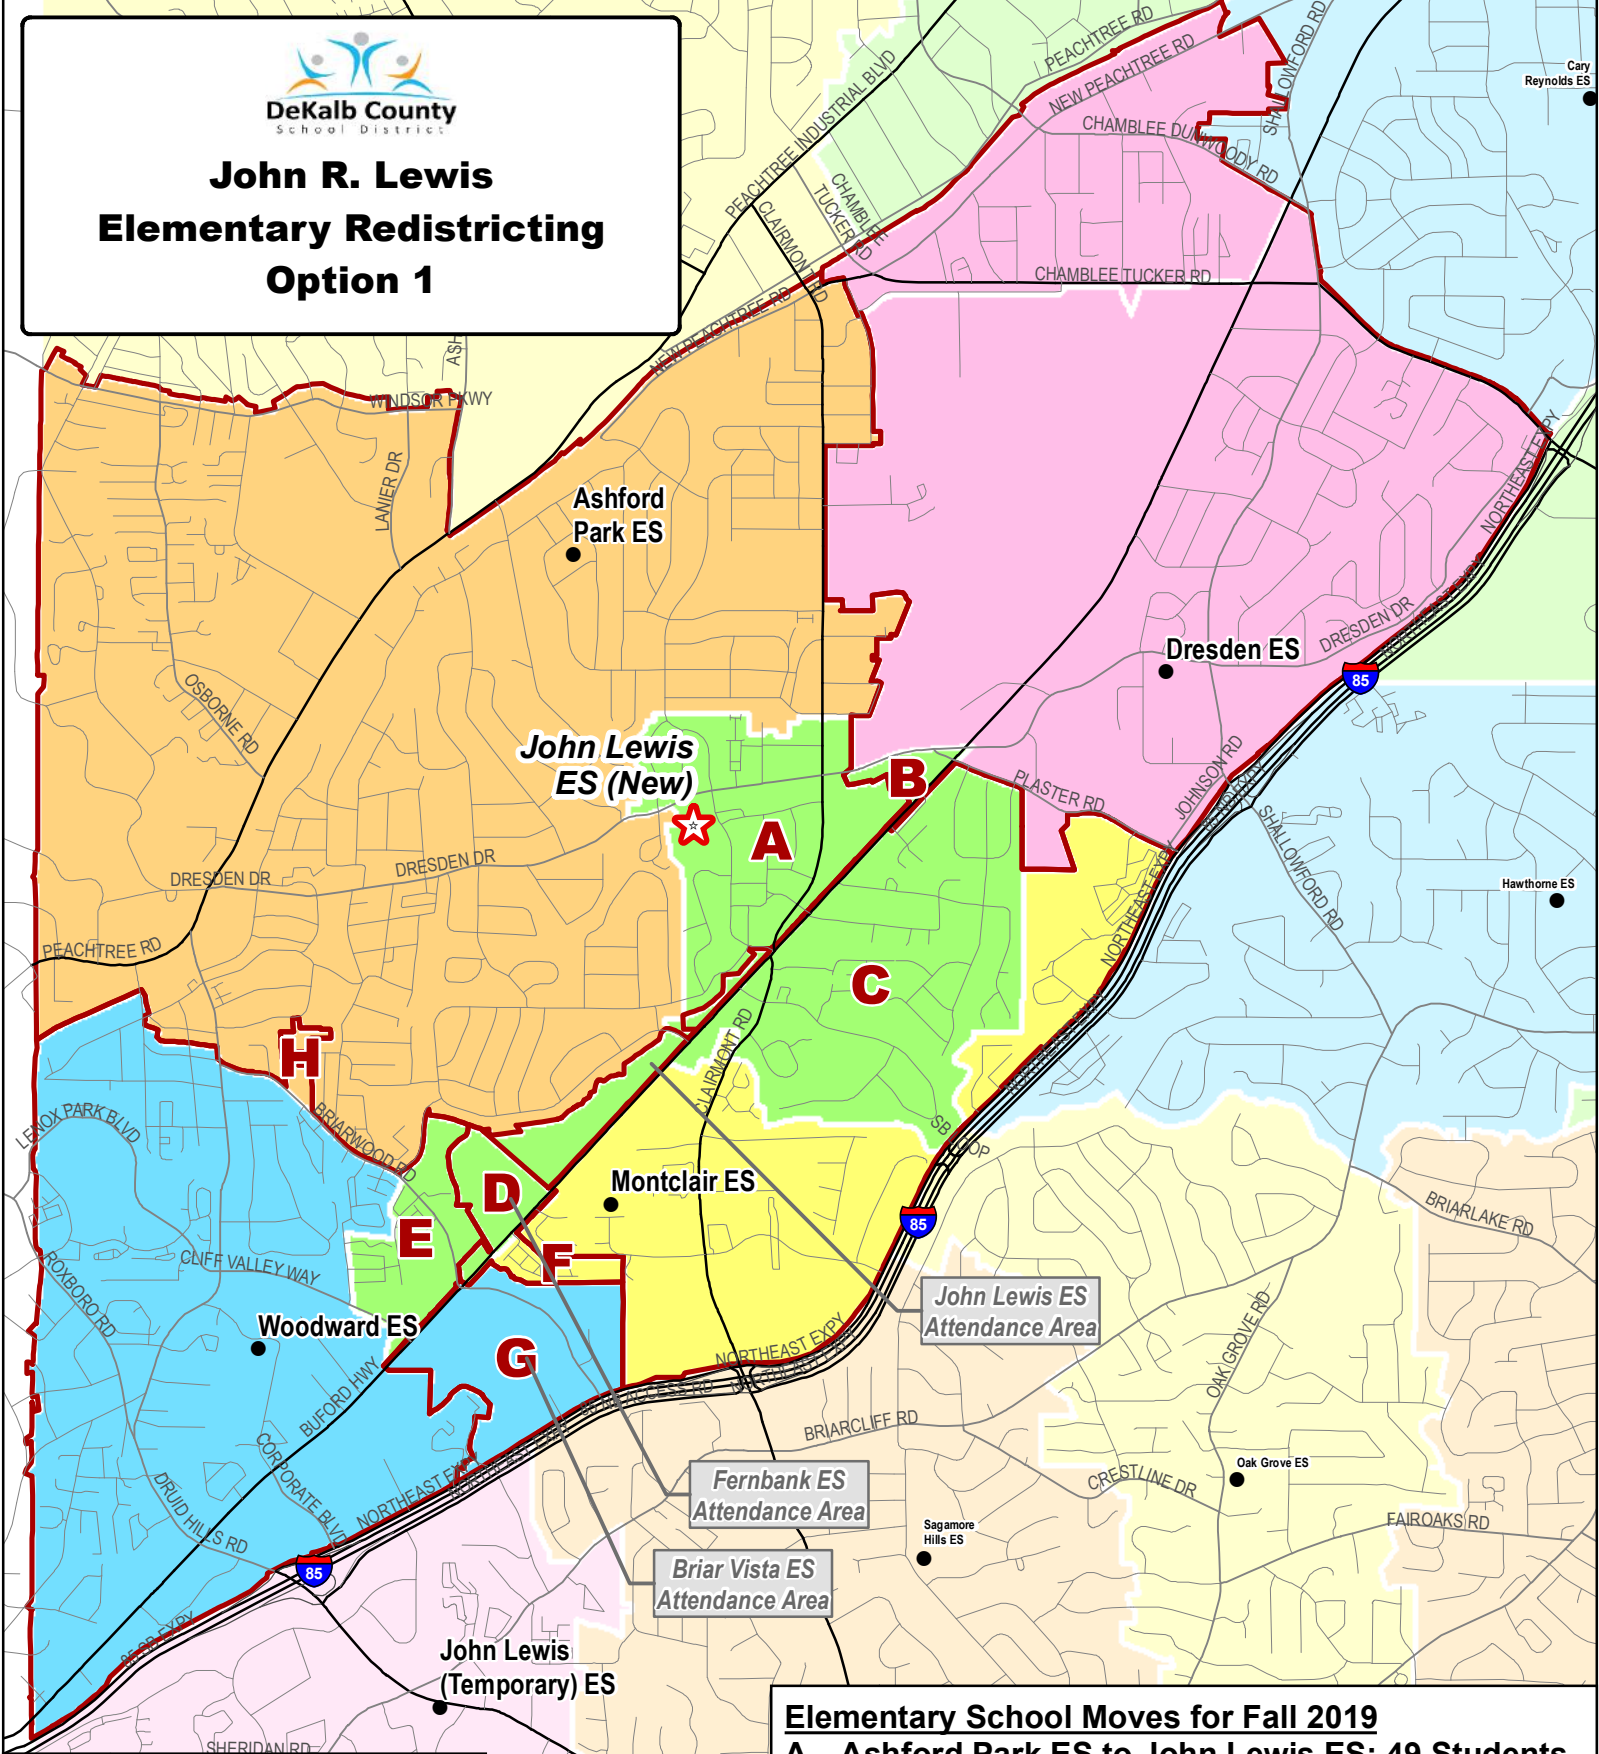

John R. Lewis Elementary Redistricting Option 1

Legend

- New John R. Lewis Facility
- Schools
- Existing Attendance Areas
- Proposed Elementary Attendance Areas

10/18/2018 - 4:45:27 PM

Elementary School Moves for Fall 2019

- A** – Ashford Park ES to John Lewis ES: 49 Students
- B** – Dresden ES to John Lewis ES: 0 Students
- C** – Montclair ES to John Lewis ES: 93 Students
- D** – Fernbank ES to John Lewis ES: 210 Students
- E** – Woodward ES to John Lewis ES: 178 Students
- F** – Fernbank ES to Montclair ES: 3 Students
- G** – Briar Vista ES to Woodward ES: 62 Students
- H** – Woodward ES to Ashford Park ES: 40 Students