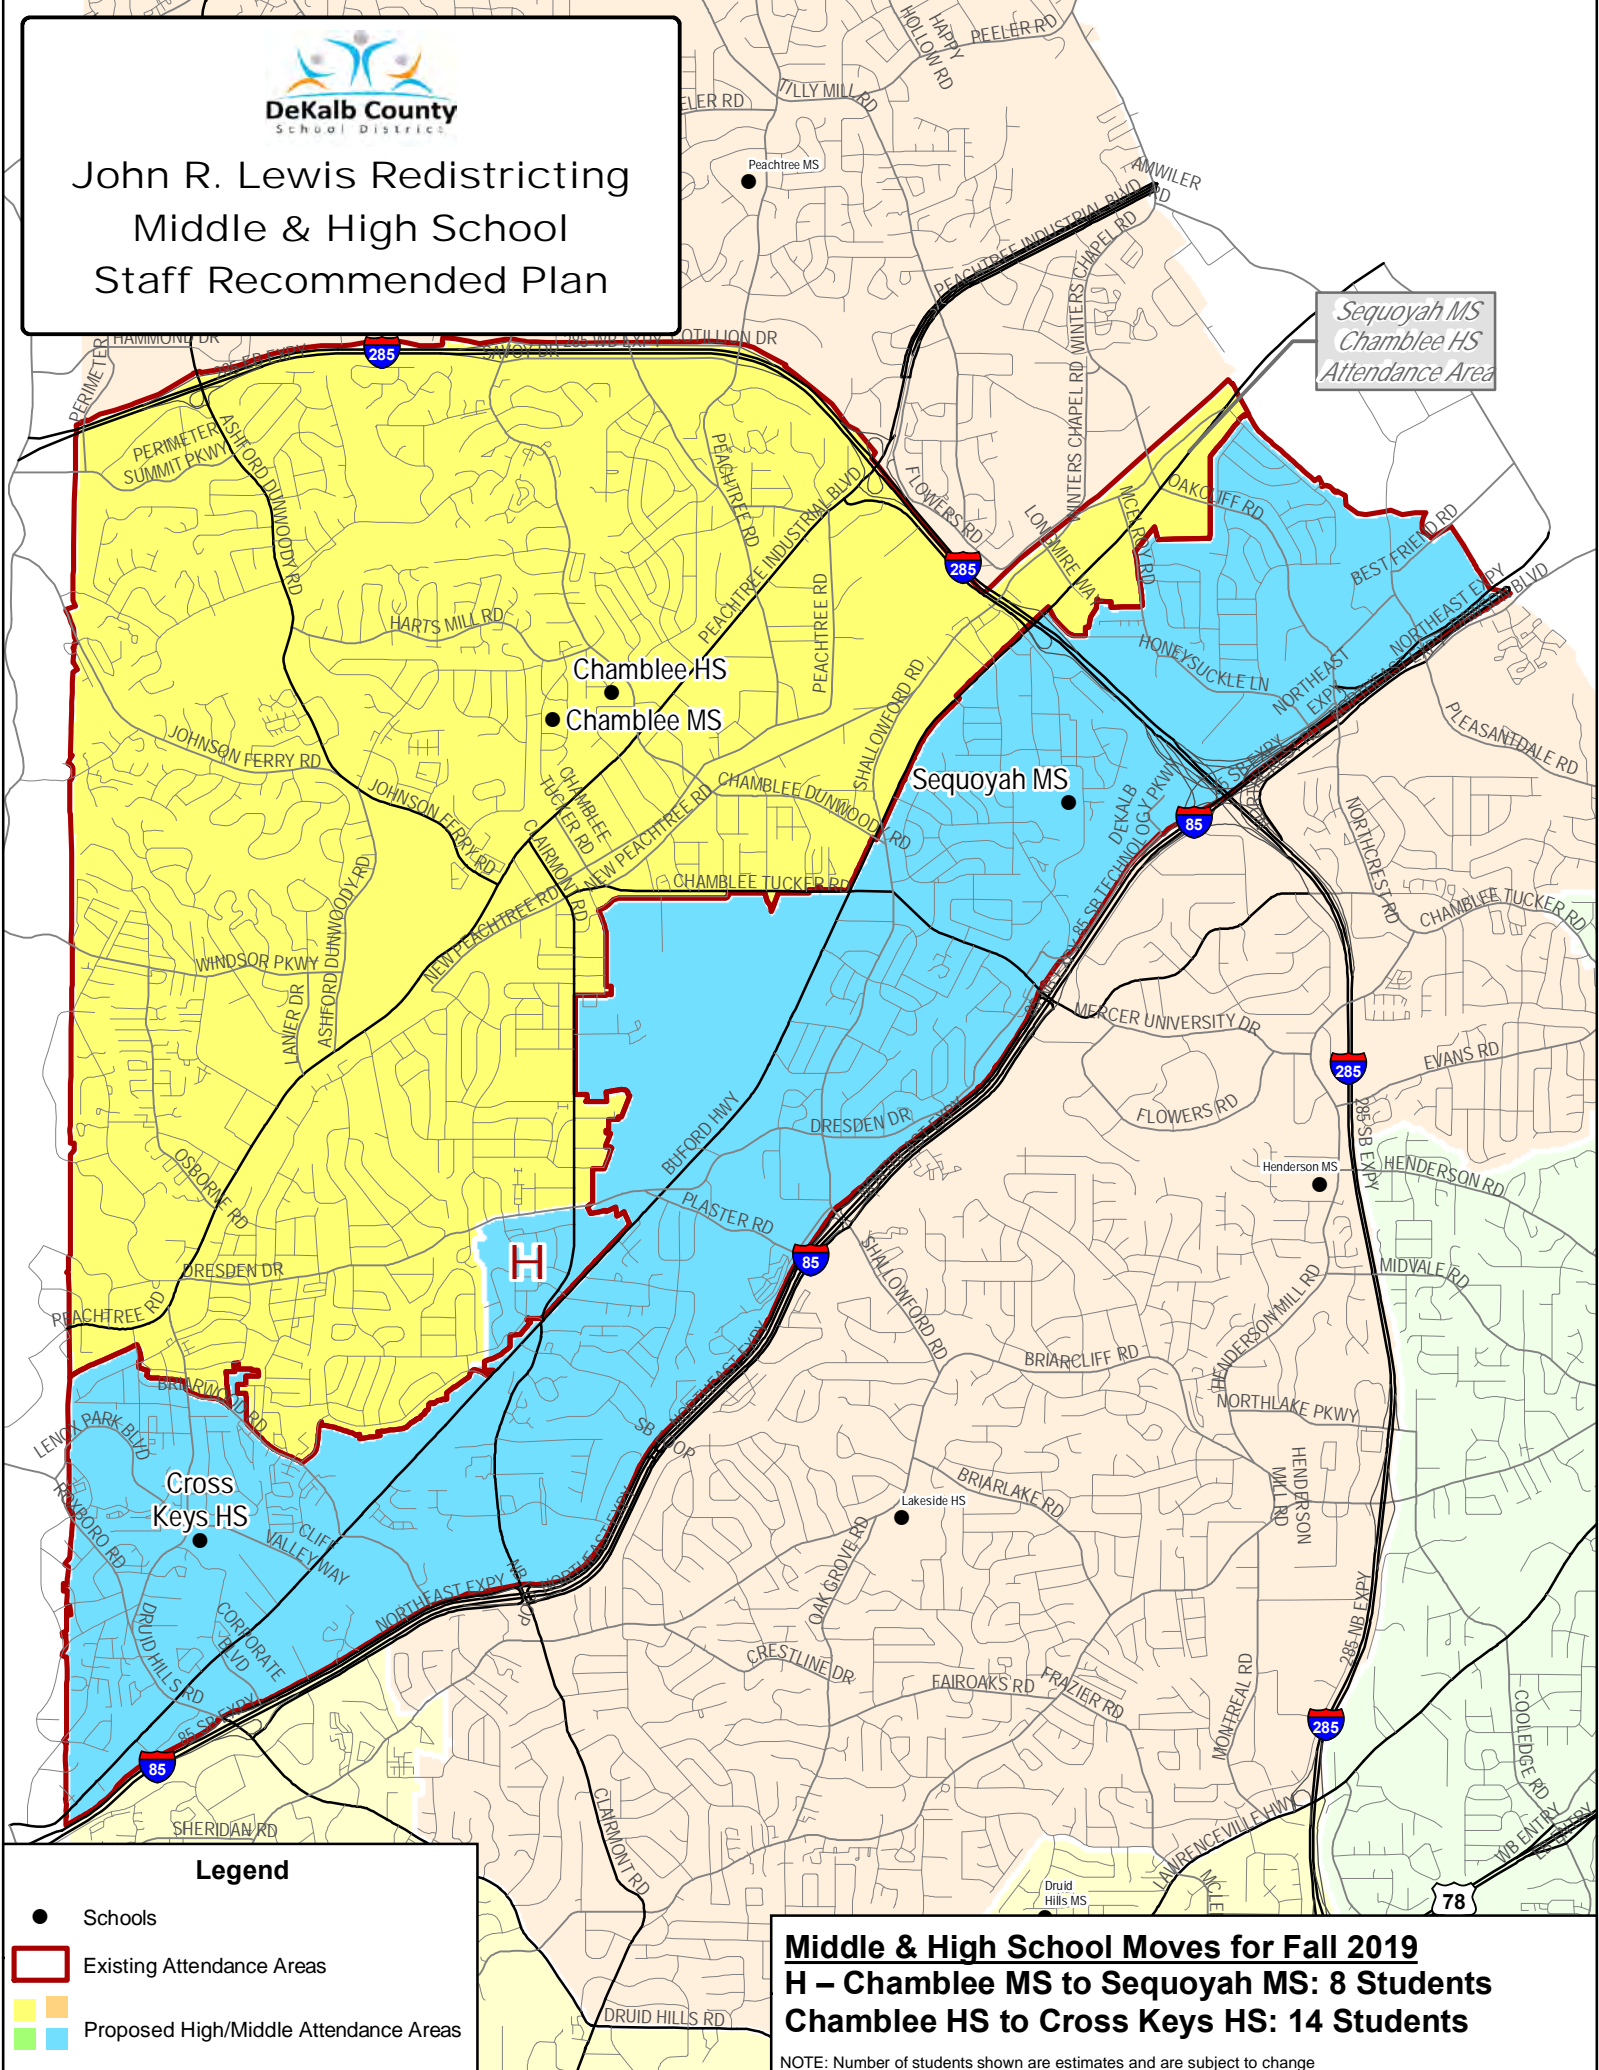

John R. Lewis Redistricting Middle & High School Staff Recommended Plan

*Sequoyah MS
Chamblee HS
Attendance Area*

Legend

- Schools
- Existing Attendance Areas
- Proposed High/Middle Attendance Areas

Middle & High School Moves for Fall 2019
H – Chamblee MS to Sequoyah MS: 8 Students
Chamblee HS to Cross Keys HS: 14 Students

NOTE: Number of students shown are estimates and are subject to change