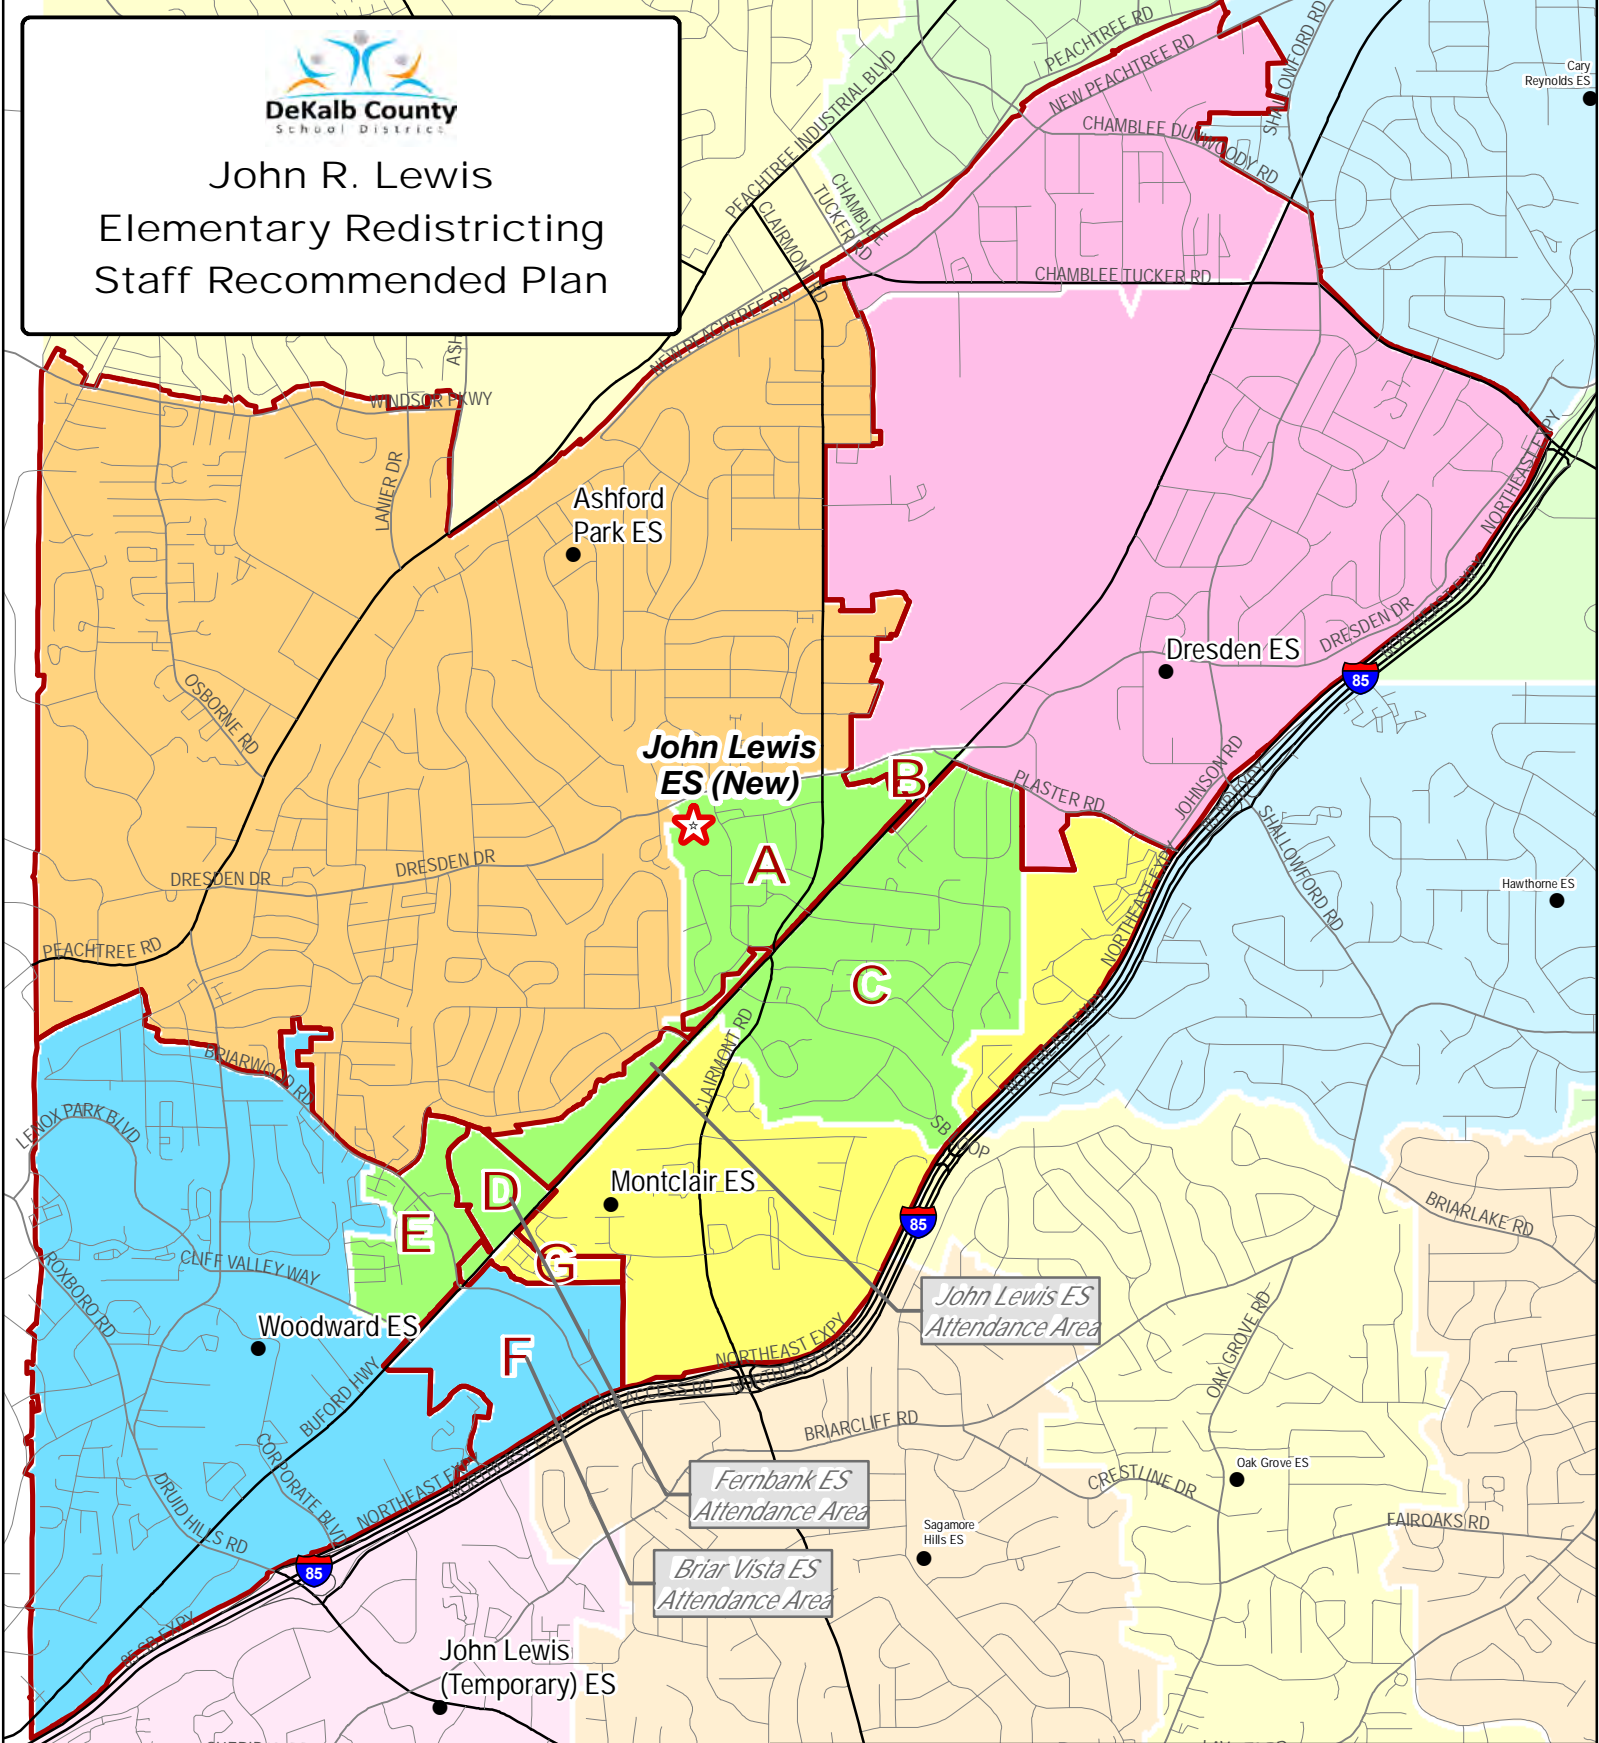

John R. Lewis  
Elementary Redistricting  
Staff Recommended Plan

**Legend**

- New John R. Lewis Facility
- Schools
- Existing Attendance Areas
- Proposed Elementary Attendance Areas

**Elementary School Moves for Fall 2019**

- A** – Ashford Park ES to John Lewis ES: 22 Students
- B** – Dresden ES to John Lewis ES: 0 Students
- C** – Montclair ES to John Lewis ES: 93 Students
- D** – Fernbank ES to John Lewis ES: 210 Students
- E** – Woodward ES to John Lewis ES: 195 Students
- F** – Briar Vista ES to Woodward ES: 62 Students
- G** – Fernbank ES to Montclair ES: 3 Students