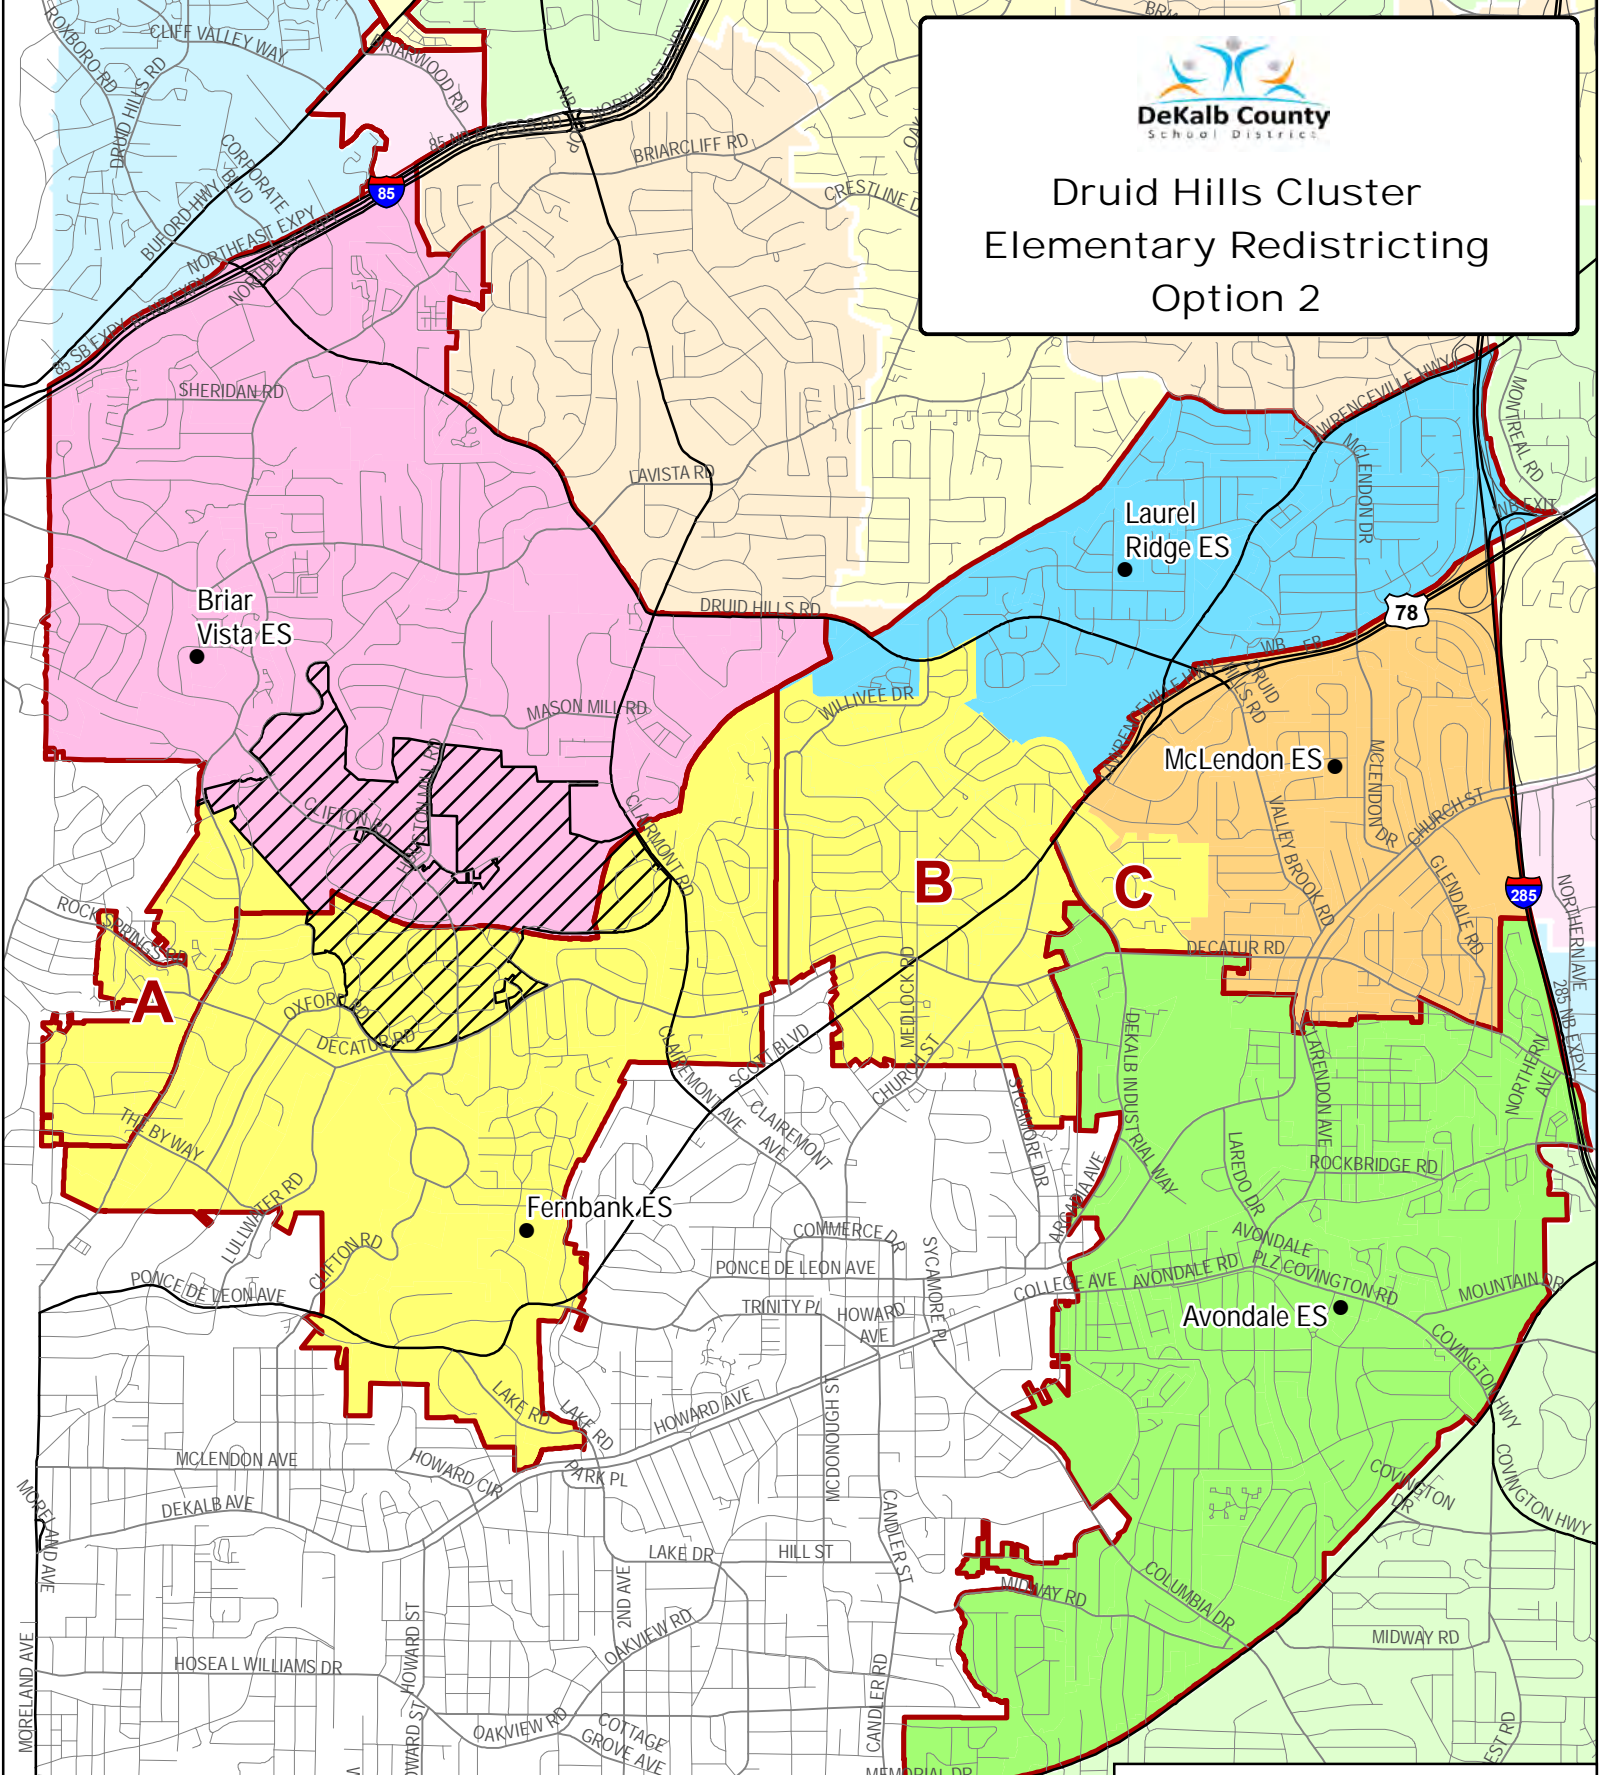

# Druid Hills Cluster Elementary Redistricting Option 2

**Elementary School Moves for Fall 2019**  
**A – Briar Vista ES to Fernbank ES: 23 Students**  
**B – Laurel Ridge ES to Fernbank ES: 172 Students**  
**C – McLendon ES to Fernbank ES: 46 Students**

**Legend**

- Schools
- ▭ Existing Attendance Areas
- ▭ Proposed Elementary Attendance Areas
- ▨ Emory Annexation (Subject to Litigation)