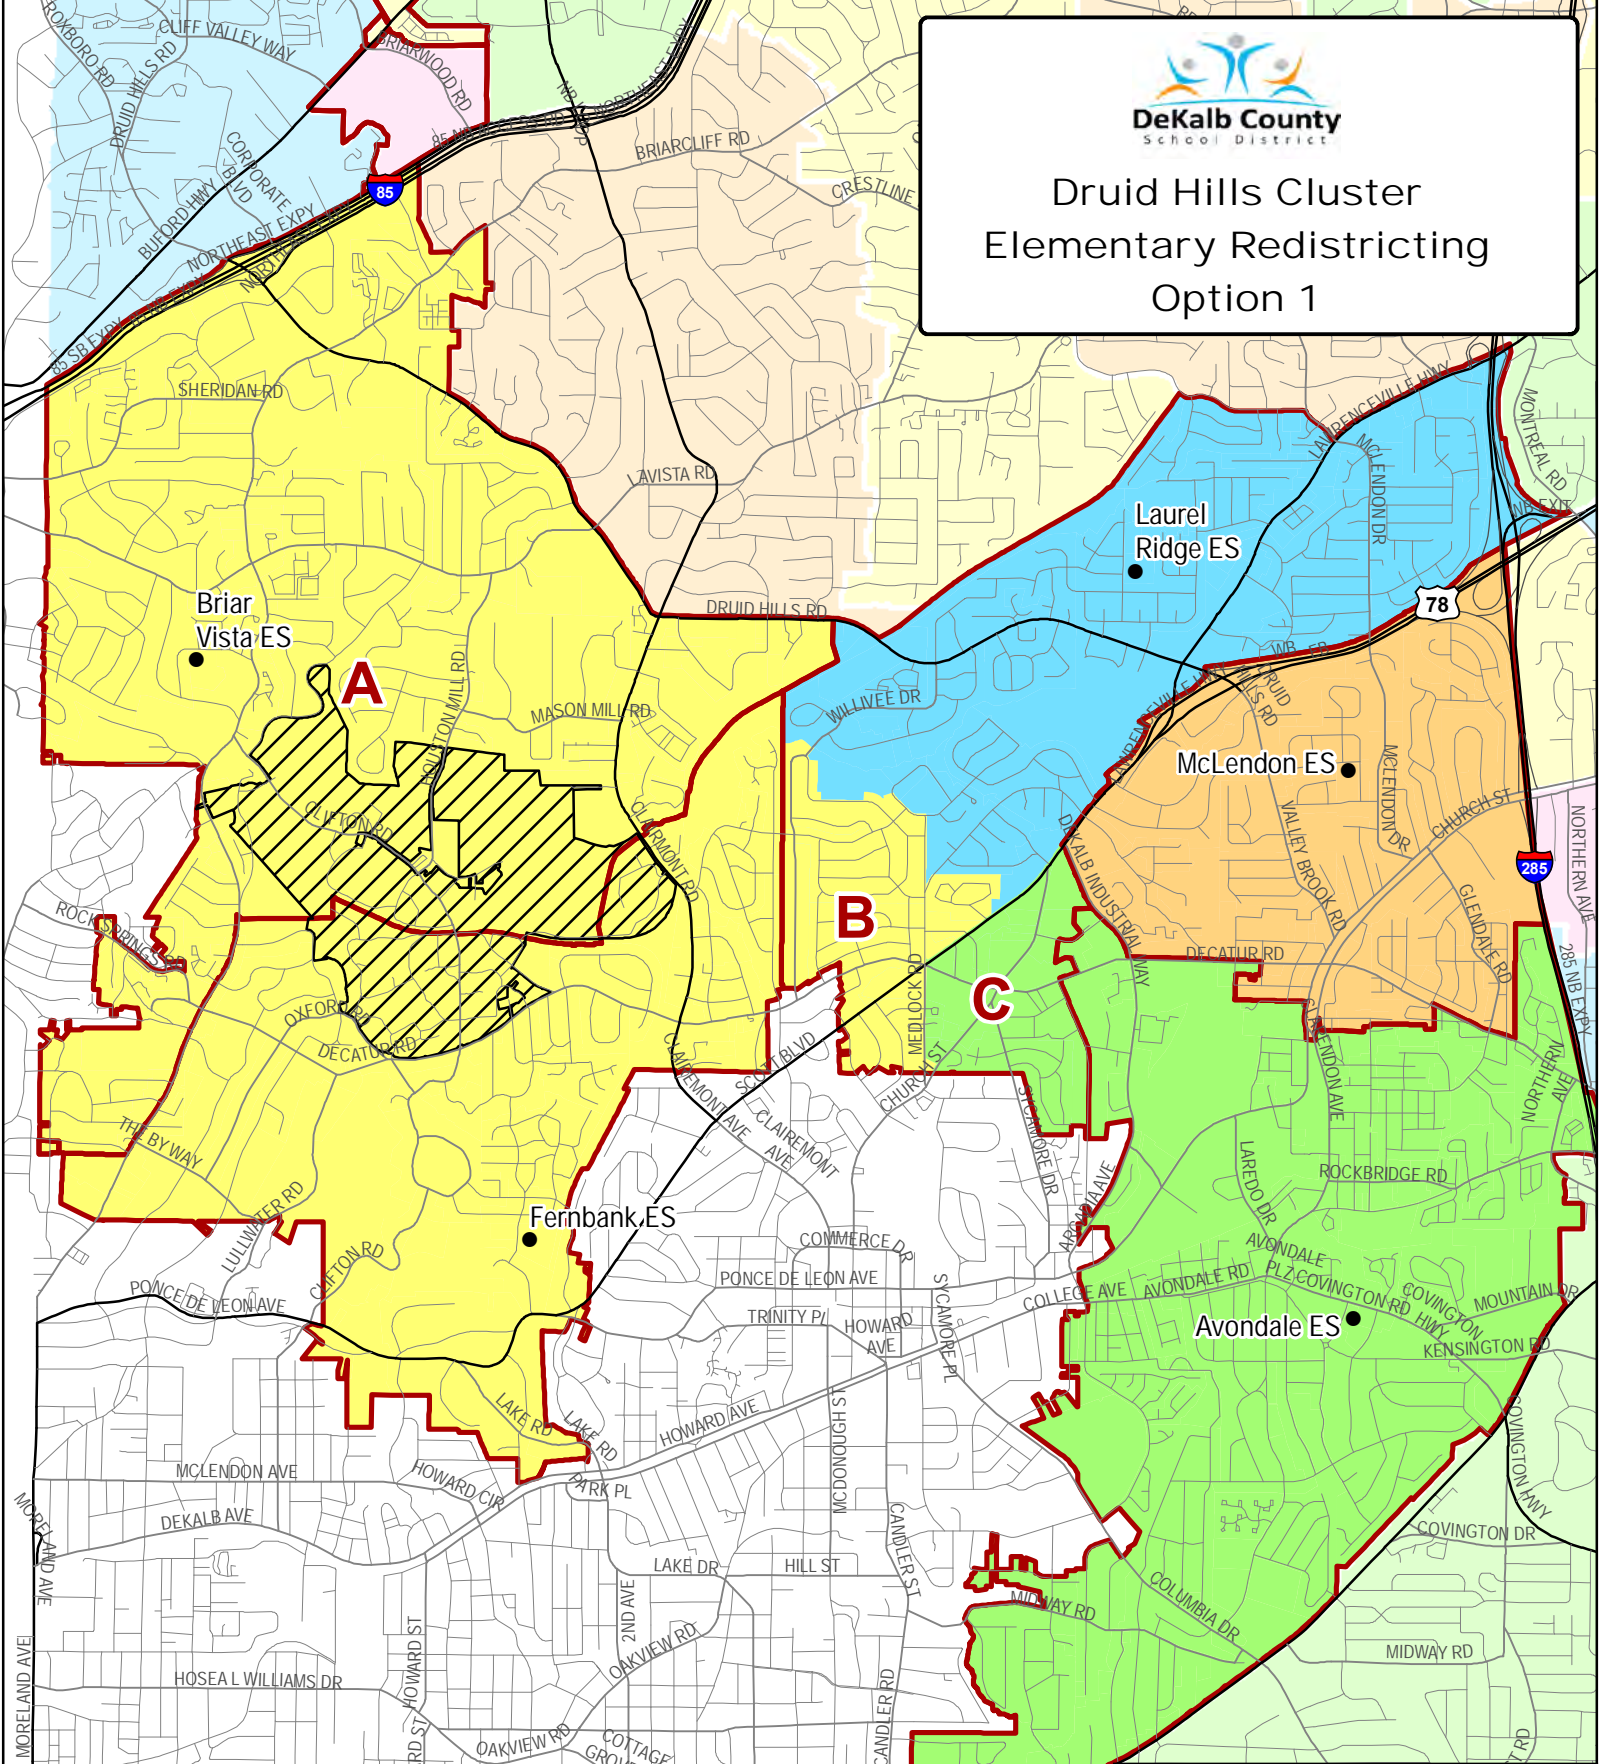

## Druid Hills Cluster Elementary Redistricting Option 1

**Elementary School Moves for Fall 2019**  
**A – Briar Vista ES to Fernbank ES: 221 Students**  
**B – Laurel Ridge ES to Fernbank ES: 52 Students**  
**C – Laurel Ridge ES to Avondale ES: 49 Students**

**Legend**

- Schools
- Existing Attendance Areas
- Proposed Elementary Attendance Areas
- Emory Annexation  
(Subject to Litigation)

NOTE: Number of students shown are estimates and are subject to change