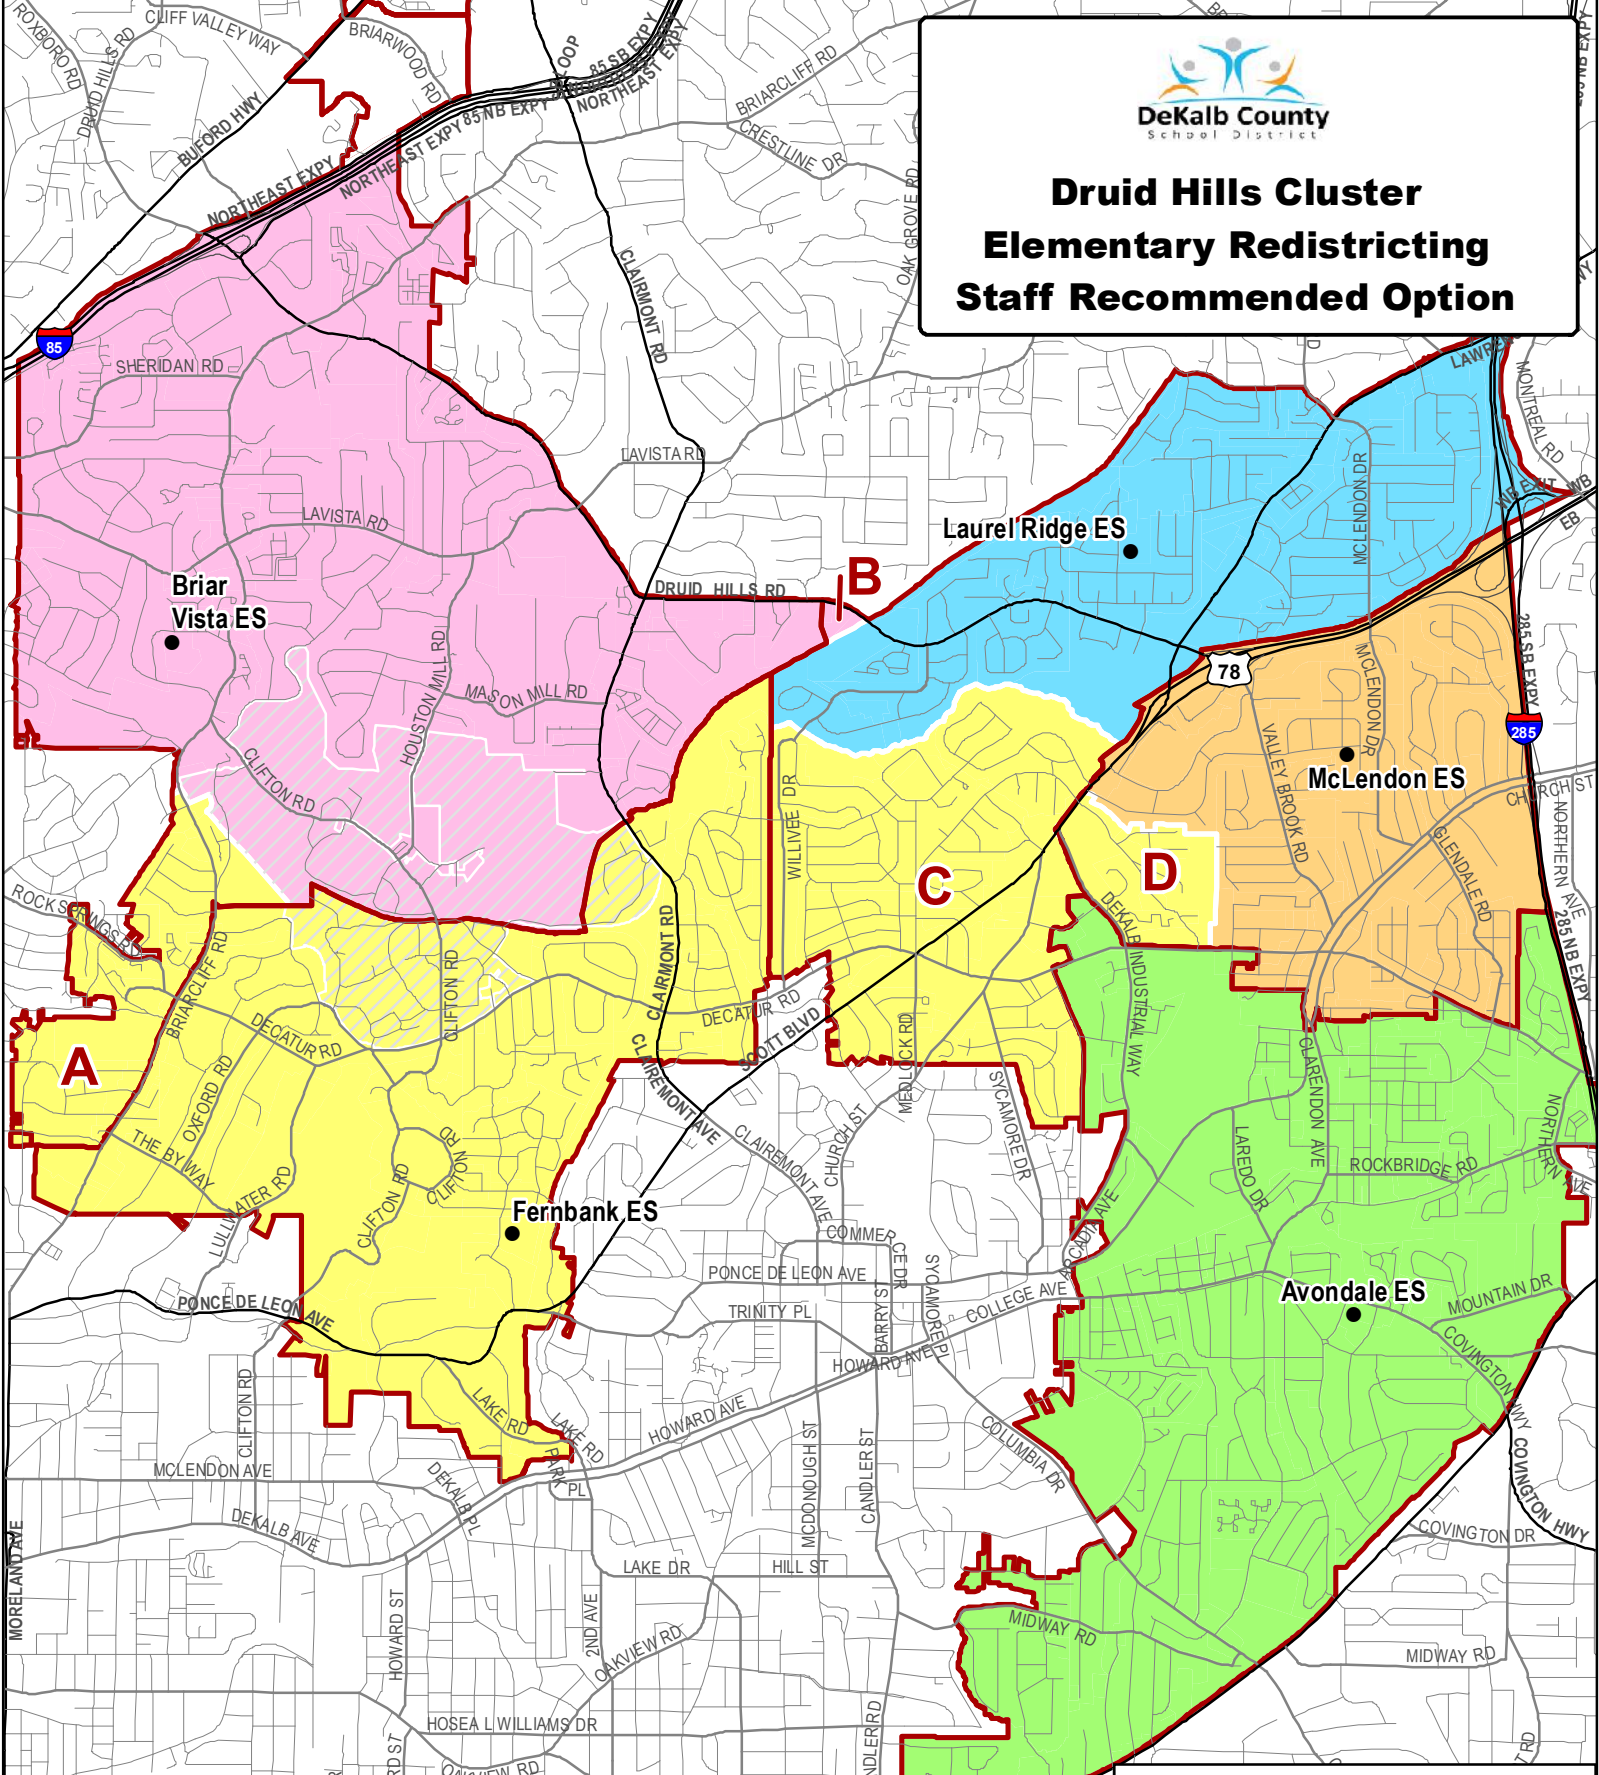

Druid Hills Cluster Elementary Redistricting Staff Recommended Option

Elementary School Moves for Fall 2019
A – Briar Vista ES to Fernbank ES: 23 Students
B – Laurel Ridge ES to Briar Vista ES: 0 Students
C – Laurel Ridge ES to Fernbank ES: 154 Students
D – McLendon ES to Fernbank ES: 46 Students

Legend

- Schools
- Existing Attendance Areas
- Proposed Elementary Attendance Areas
- Emory Annexation (Subject to Litigation)

NOTE: Number of students shown are estimates and are subject to change