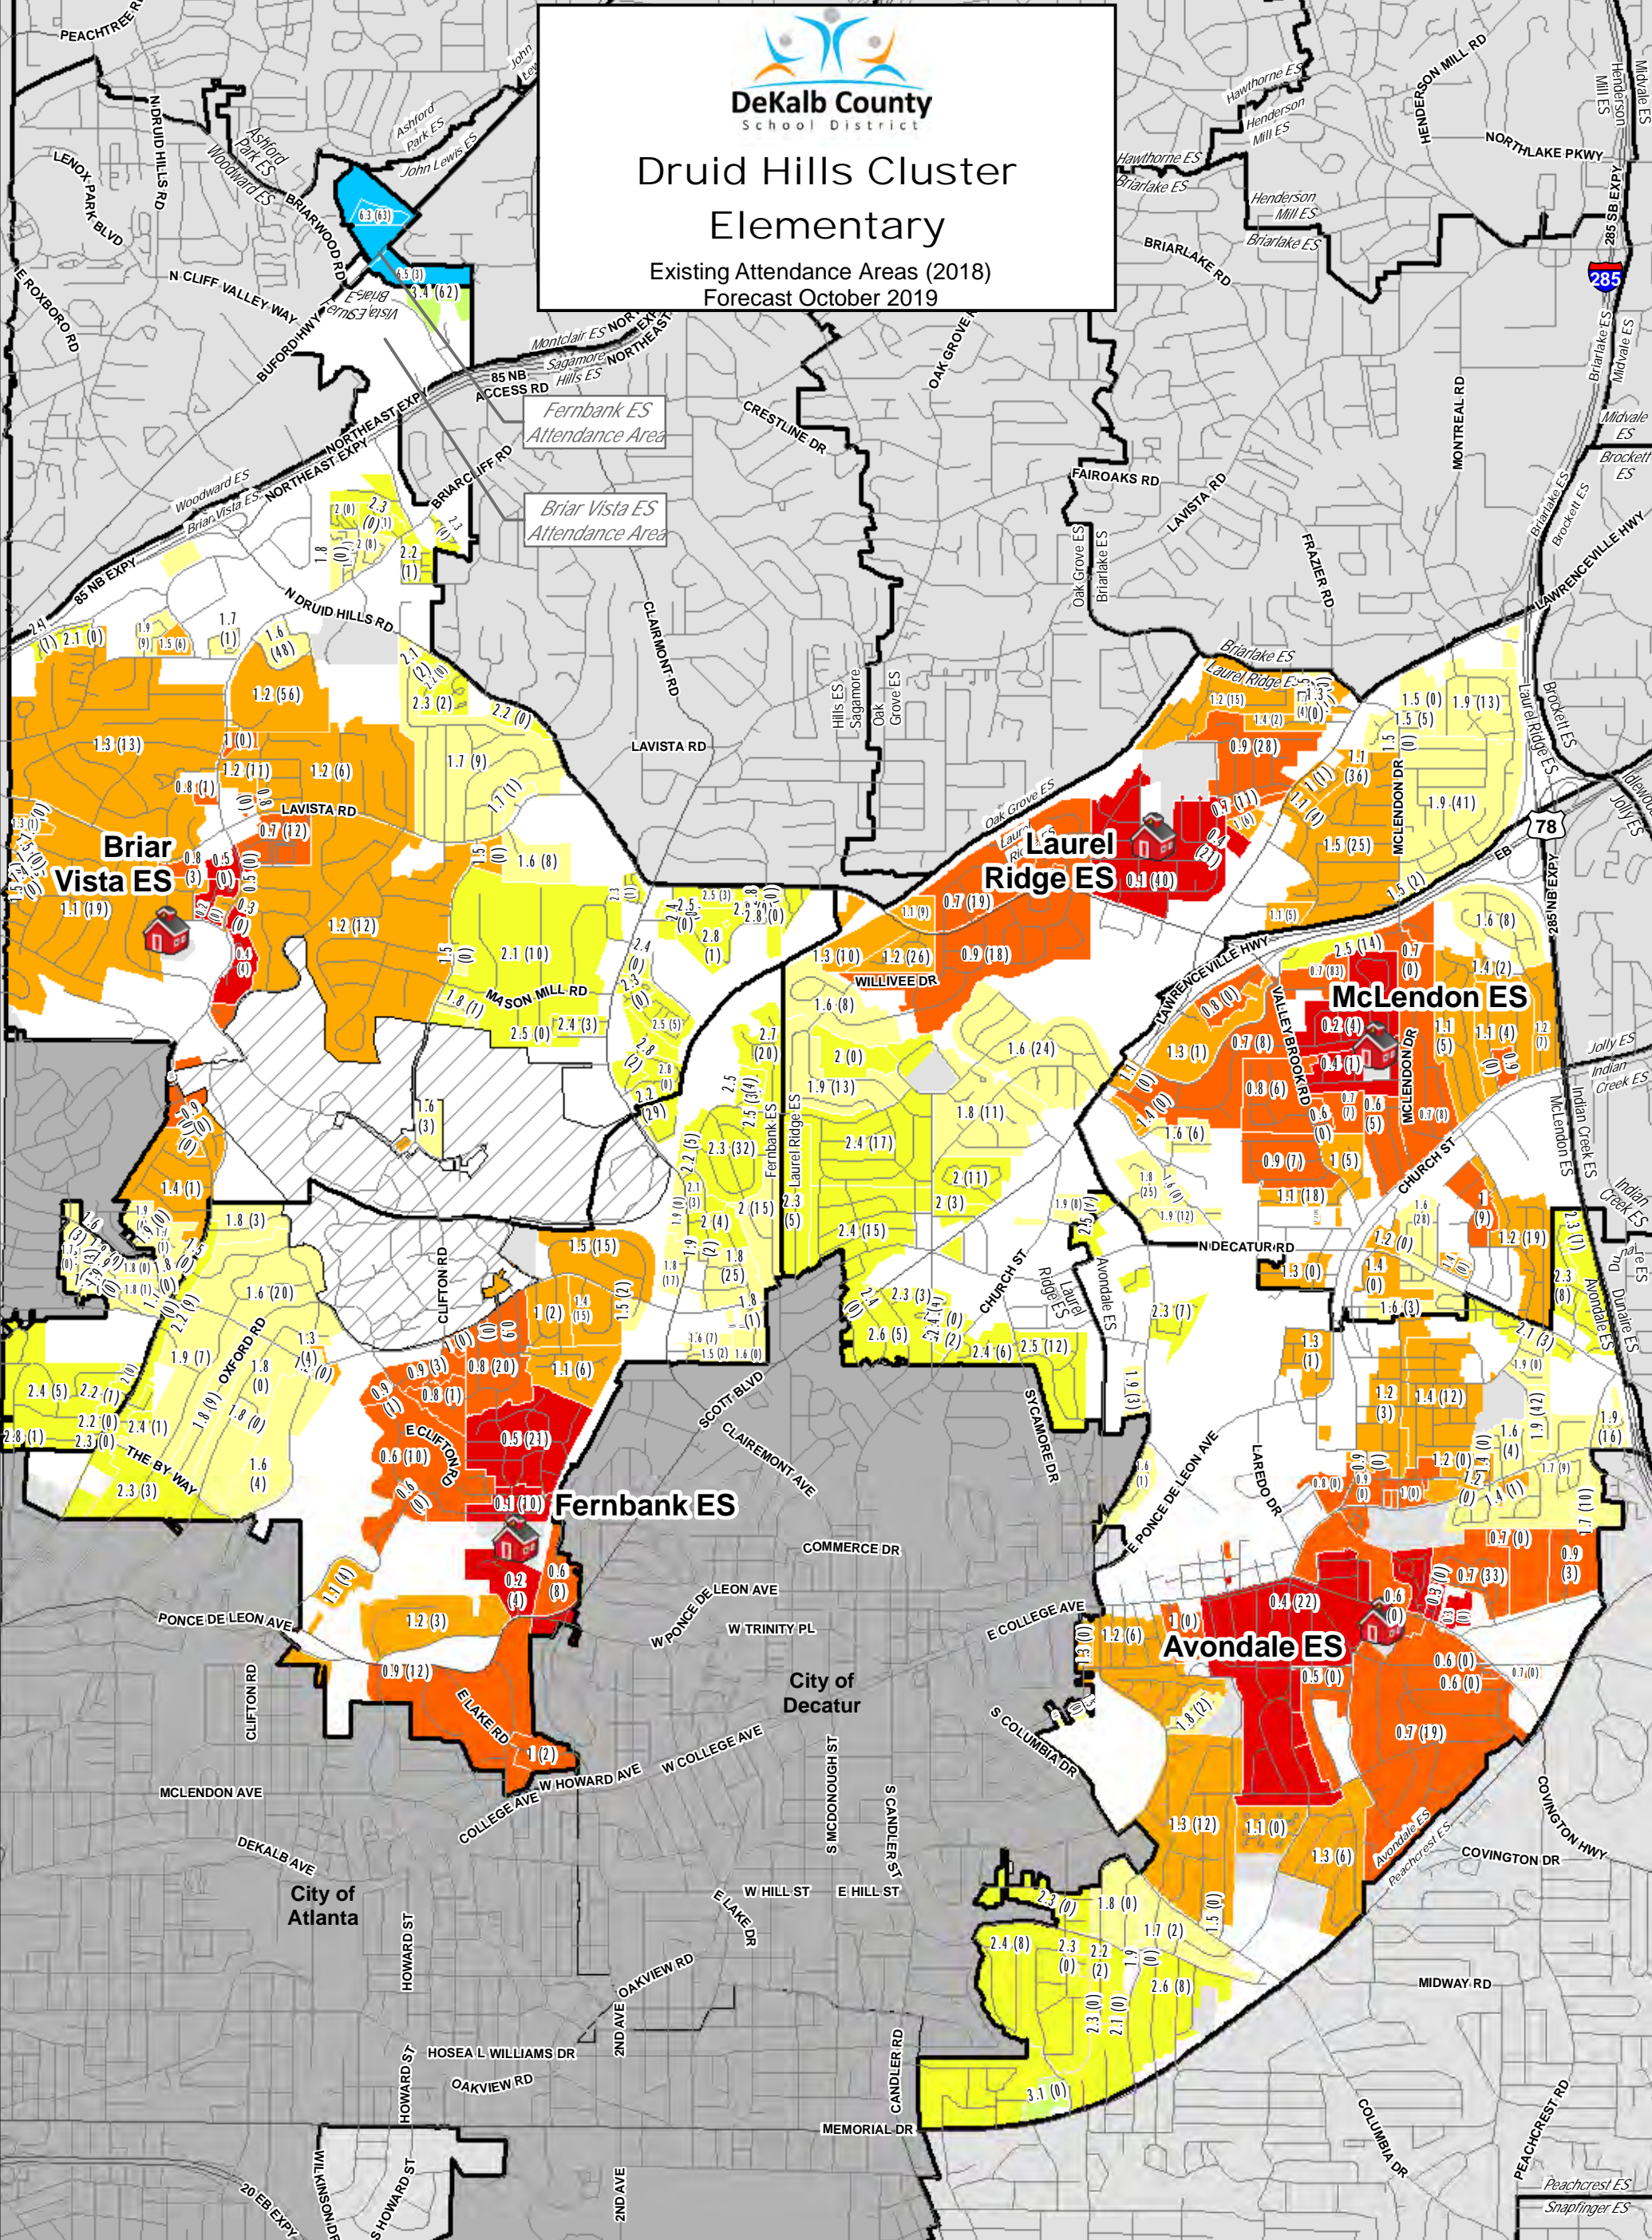

Druid Hills Cluster Elementary

Existing Attendance Areas (2018)
Forecast October 2019

Labels: ## (#)
Distance to School (Number of Students Attending Neighborhood School)

Legend

- Druid Hills Cluster Elementary School
- High School
- Elementary School Attendance Areas
- Emory Annexation

Distance in Miles

- 0.0-0.5
- 0.5-1.0
- 1.0-1.5
- 1.5-2.0
- 2.0-3.0
- 3.0-4.0
- 4.0-5.0
- 5.0-6.0
- 6.0-7.0
- 7.0-8.0
- 8.0-9.0
- 9.0-10.0