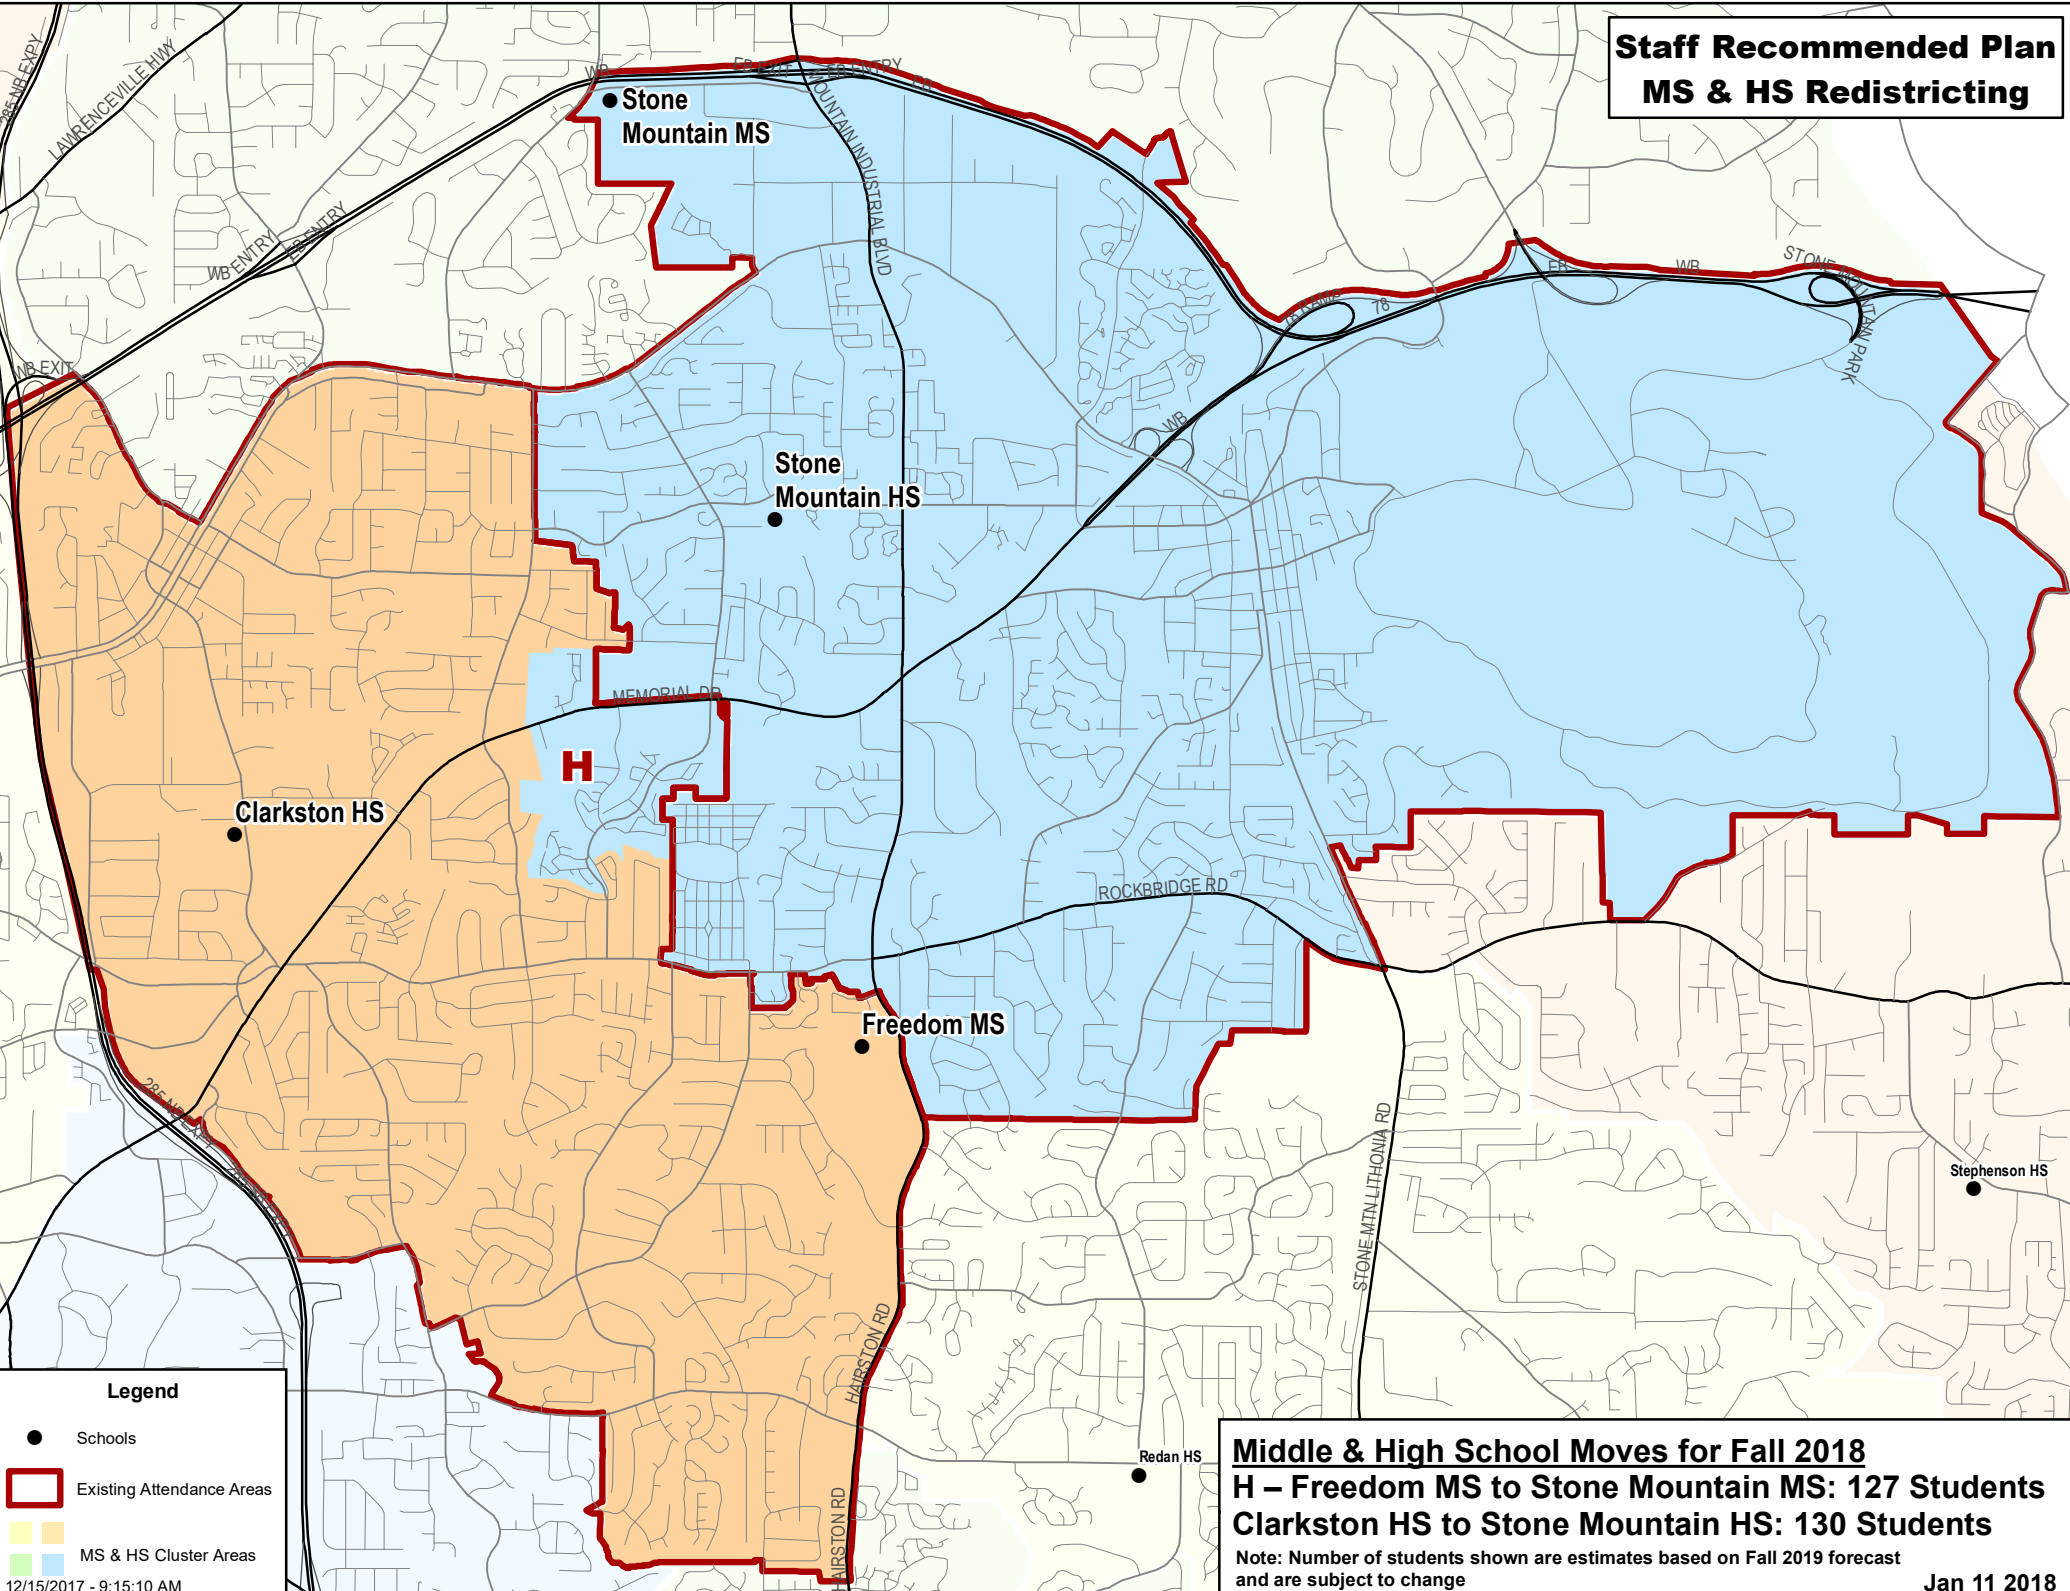

Staff Recommended Plan MS & HS Redistricting

Legend

- Schools
- ▭ Existing Attendance Areas
- ▭ MS & HS Cluster Areas

12/15/2017 - 9:15:10 AM

Middle & High School Moves for Fall 2018
H – Freedom MS to Stone Mountain MS: 127 Students
Clarkston HS to Stone Mountain HS: 130 Students
Note: Number of students shown are estimates based on Fall 2019 forecast and are subject to change
Jan 11 2018