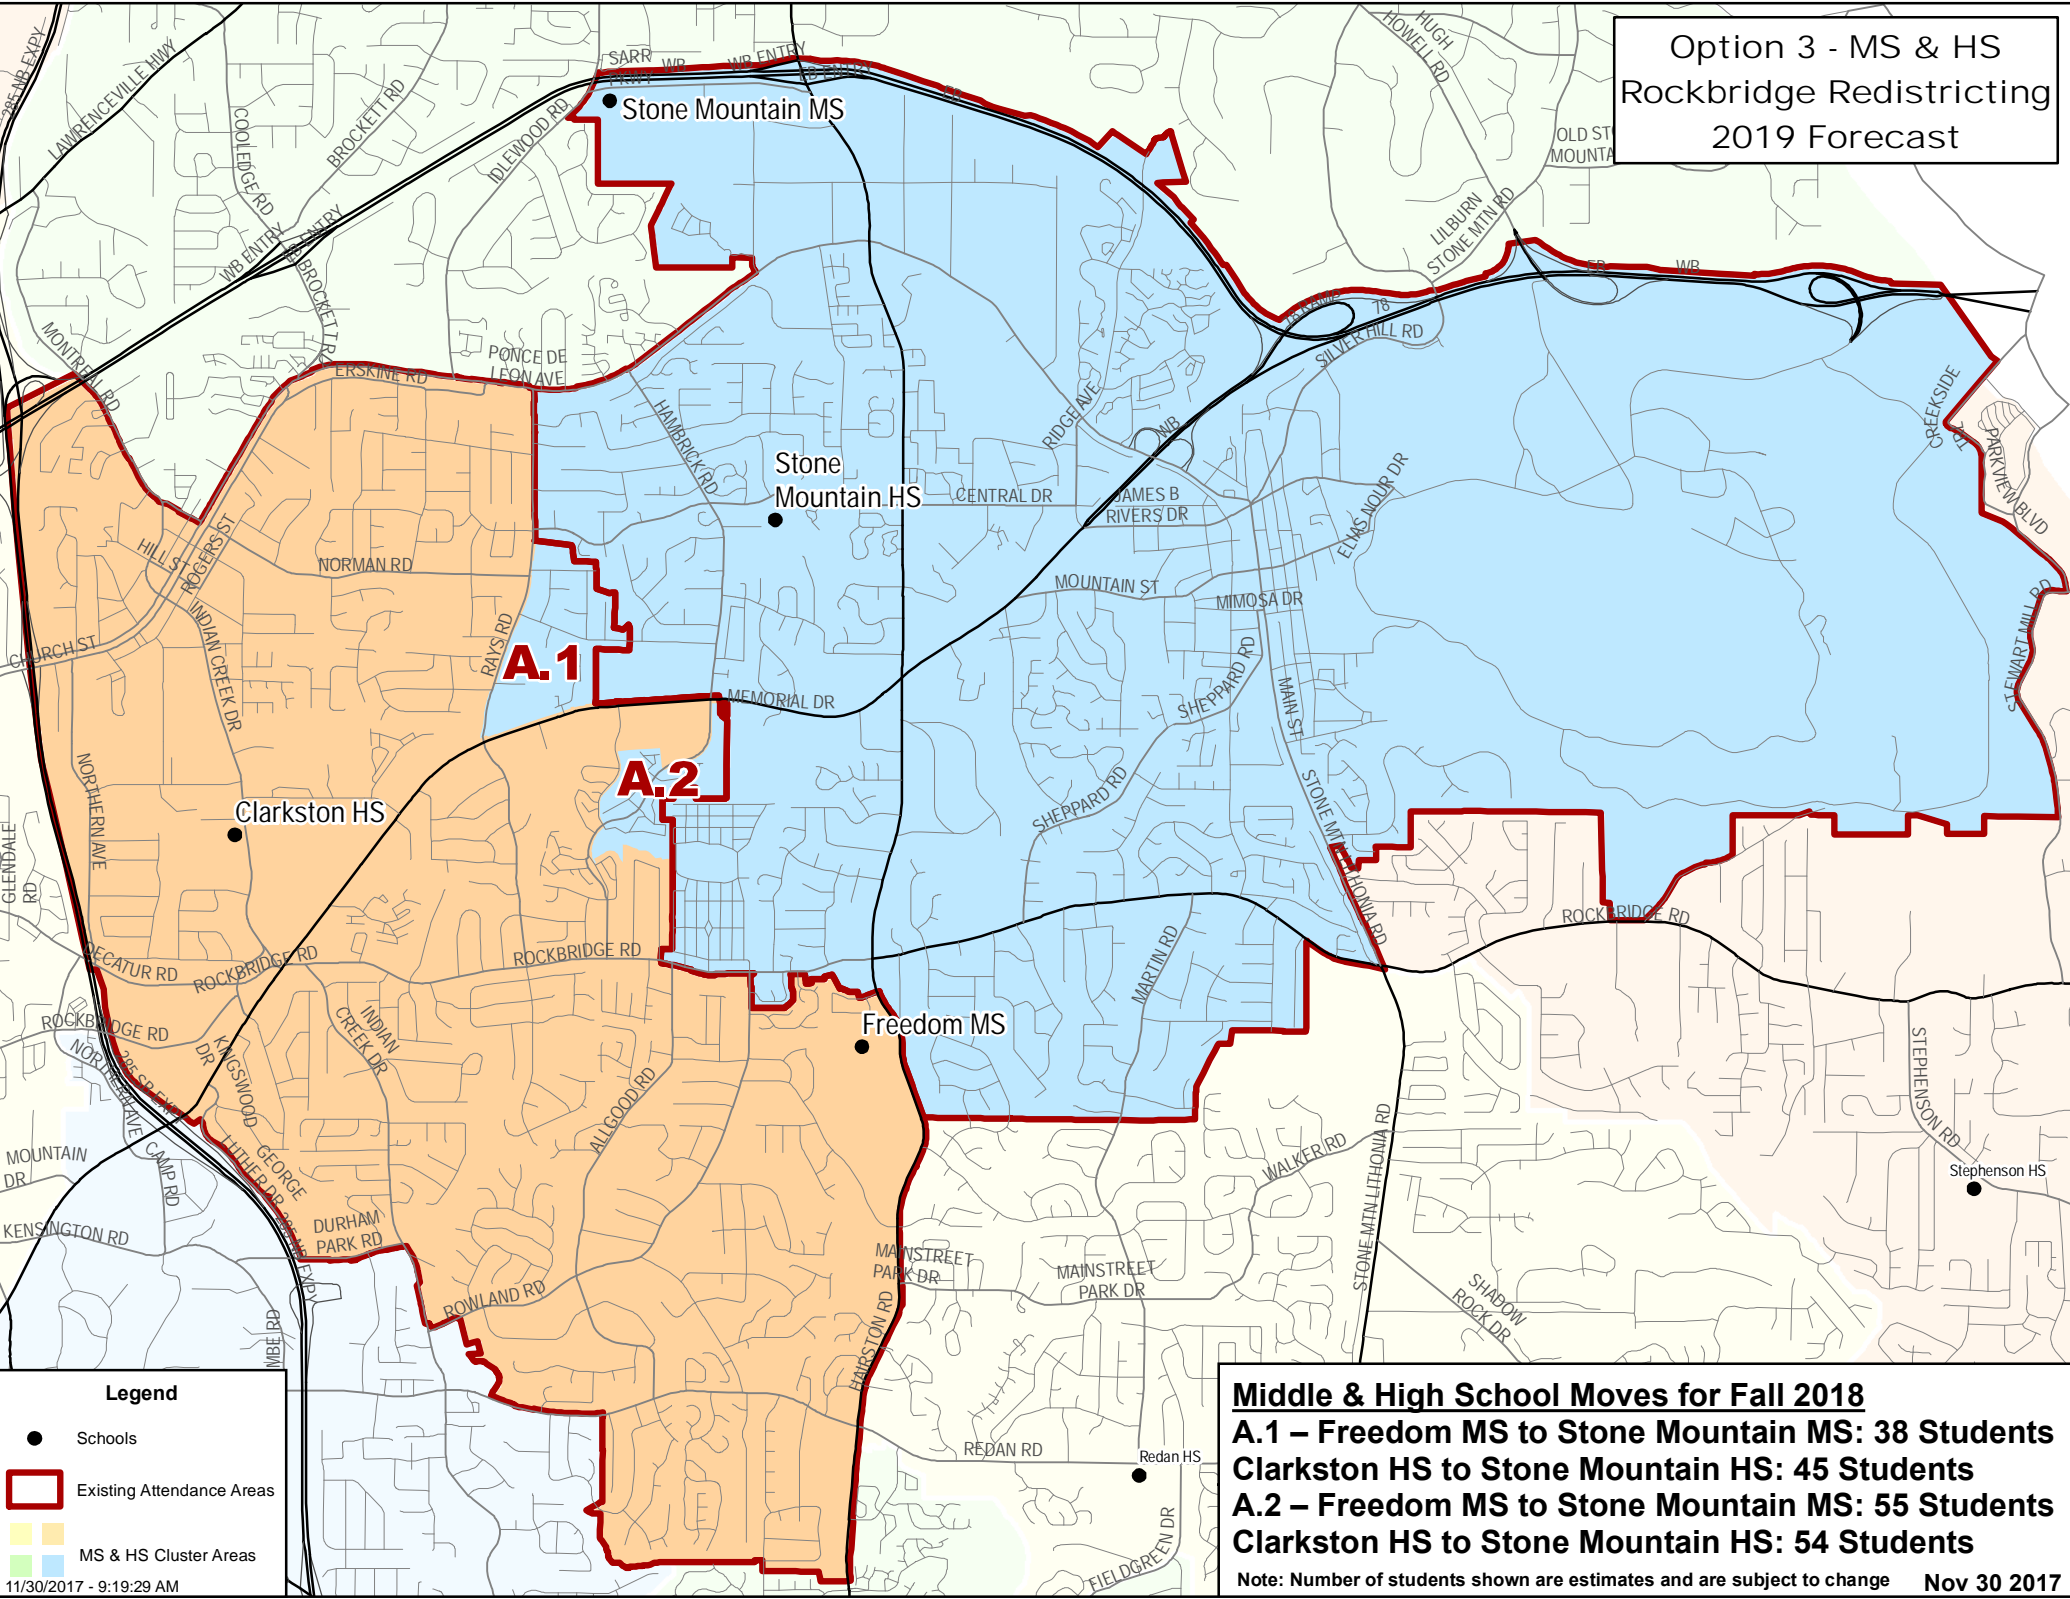

Option 3 - MS & HS  
 Rockbridge Redistricting  
 2019 Forecast

**Legend**

- Schools
- ▭ Existing Attendance Areas
- ▭ MS & HS Cluster Areas

11/30/2017 - 9:19:29 AM

**Middle & High School Moves for Fall 2018**

**A.1 – Freedom MS to Stone Mountain MS: 38 Students**  
**Clarkston HS to Stone Mountain HS: 45 Students**

**A.2 – Freedom MS to Stone Mountain MS: 55 Students**  
**Clarkston HS to Stone Mountain HS: 54 Students**

Note: Number of students shown are estimates and are subject to change Nov 30 2017