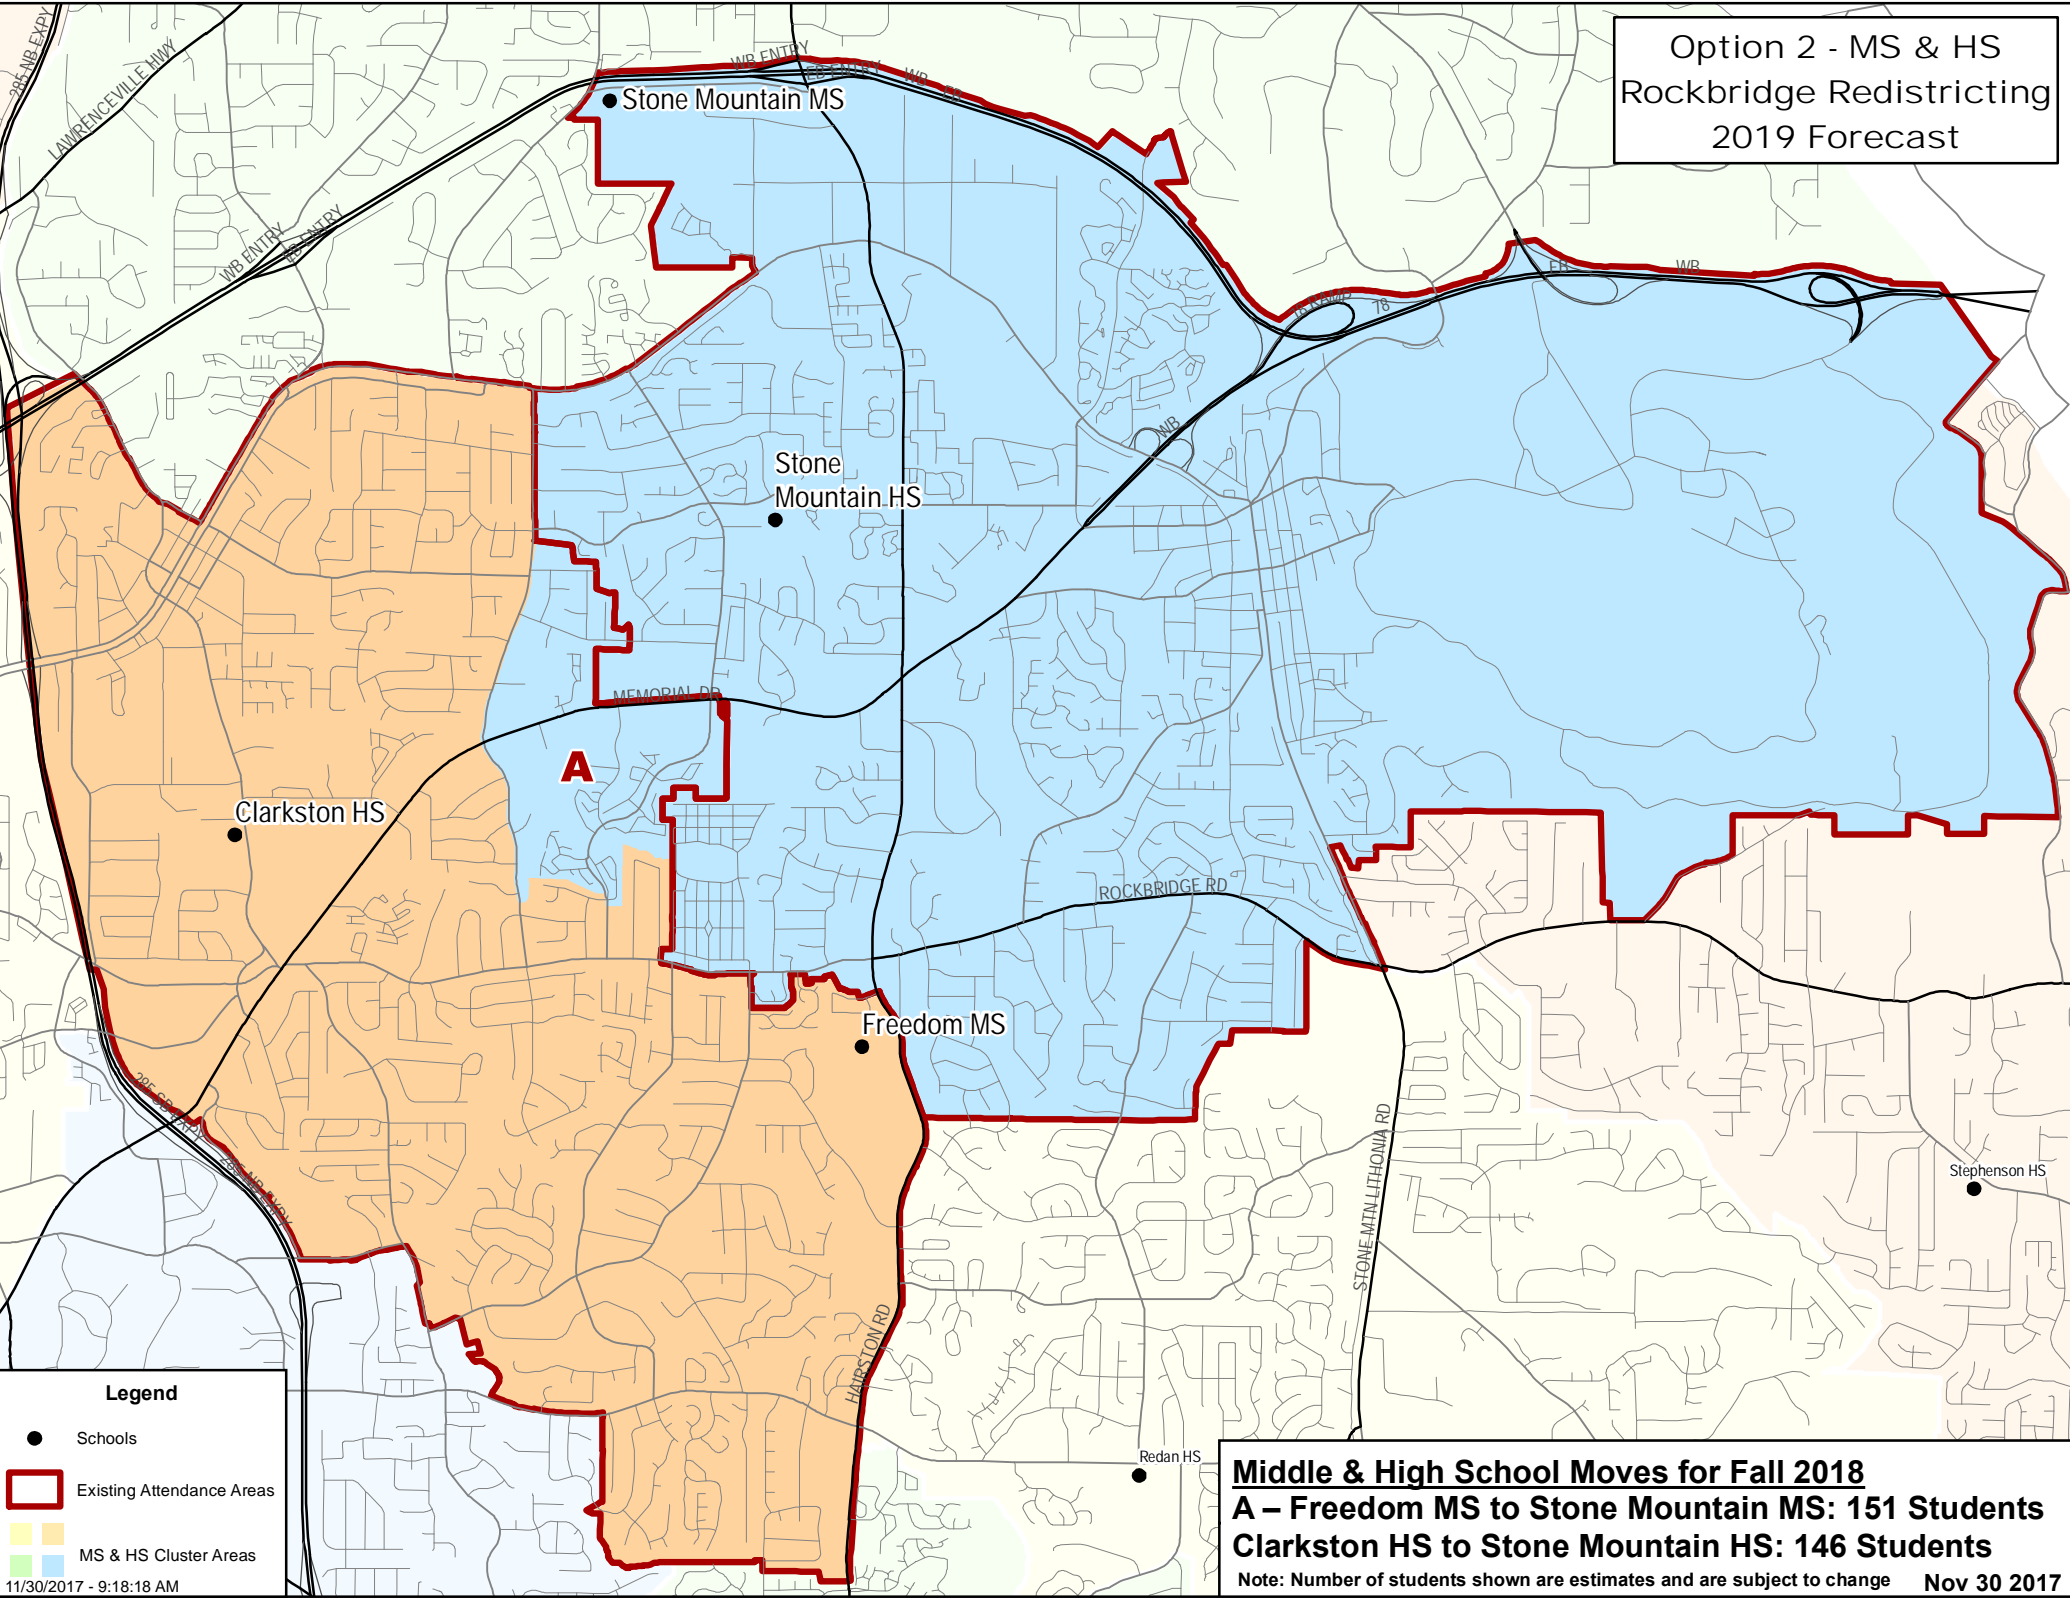

Option 2 - MS & HS
 Rockbridge Redistricting
 2019 Forecast

Legend

- Schools
- ▭ Existing Attendance Areas
- ▭ MS & HS Cluster Areas

11/30/2017 - 9:18:18 AM

Middle & High School Moves for Fall 2018
A – Freedom MS to Stone Mountain MS: 151 Students
Clarkston HS to Stone Mountain HS: 146 Students
 Note: Number of students shown are estimates and are subject to change Nov 30 2017