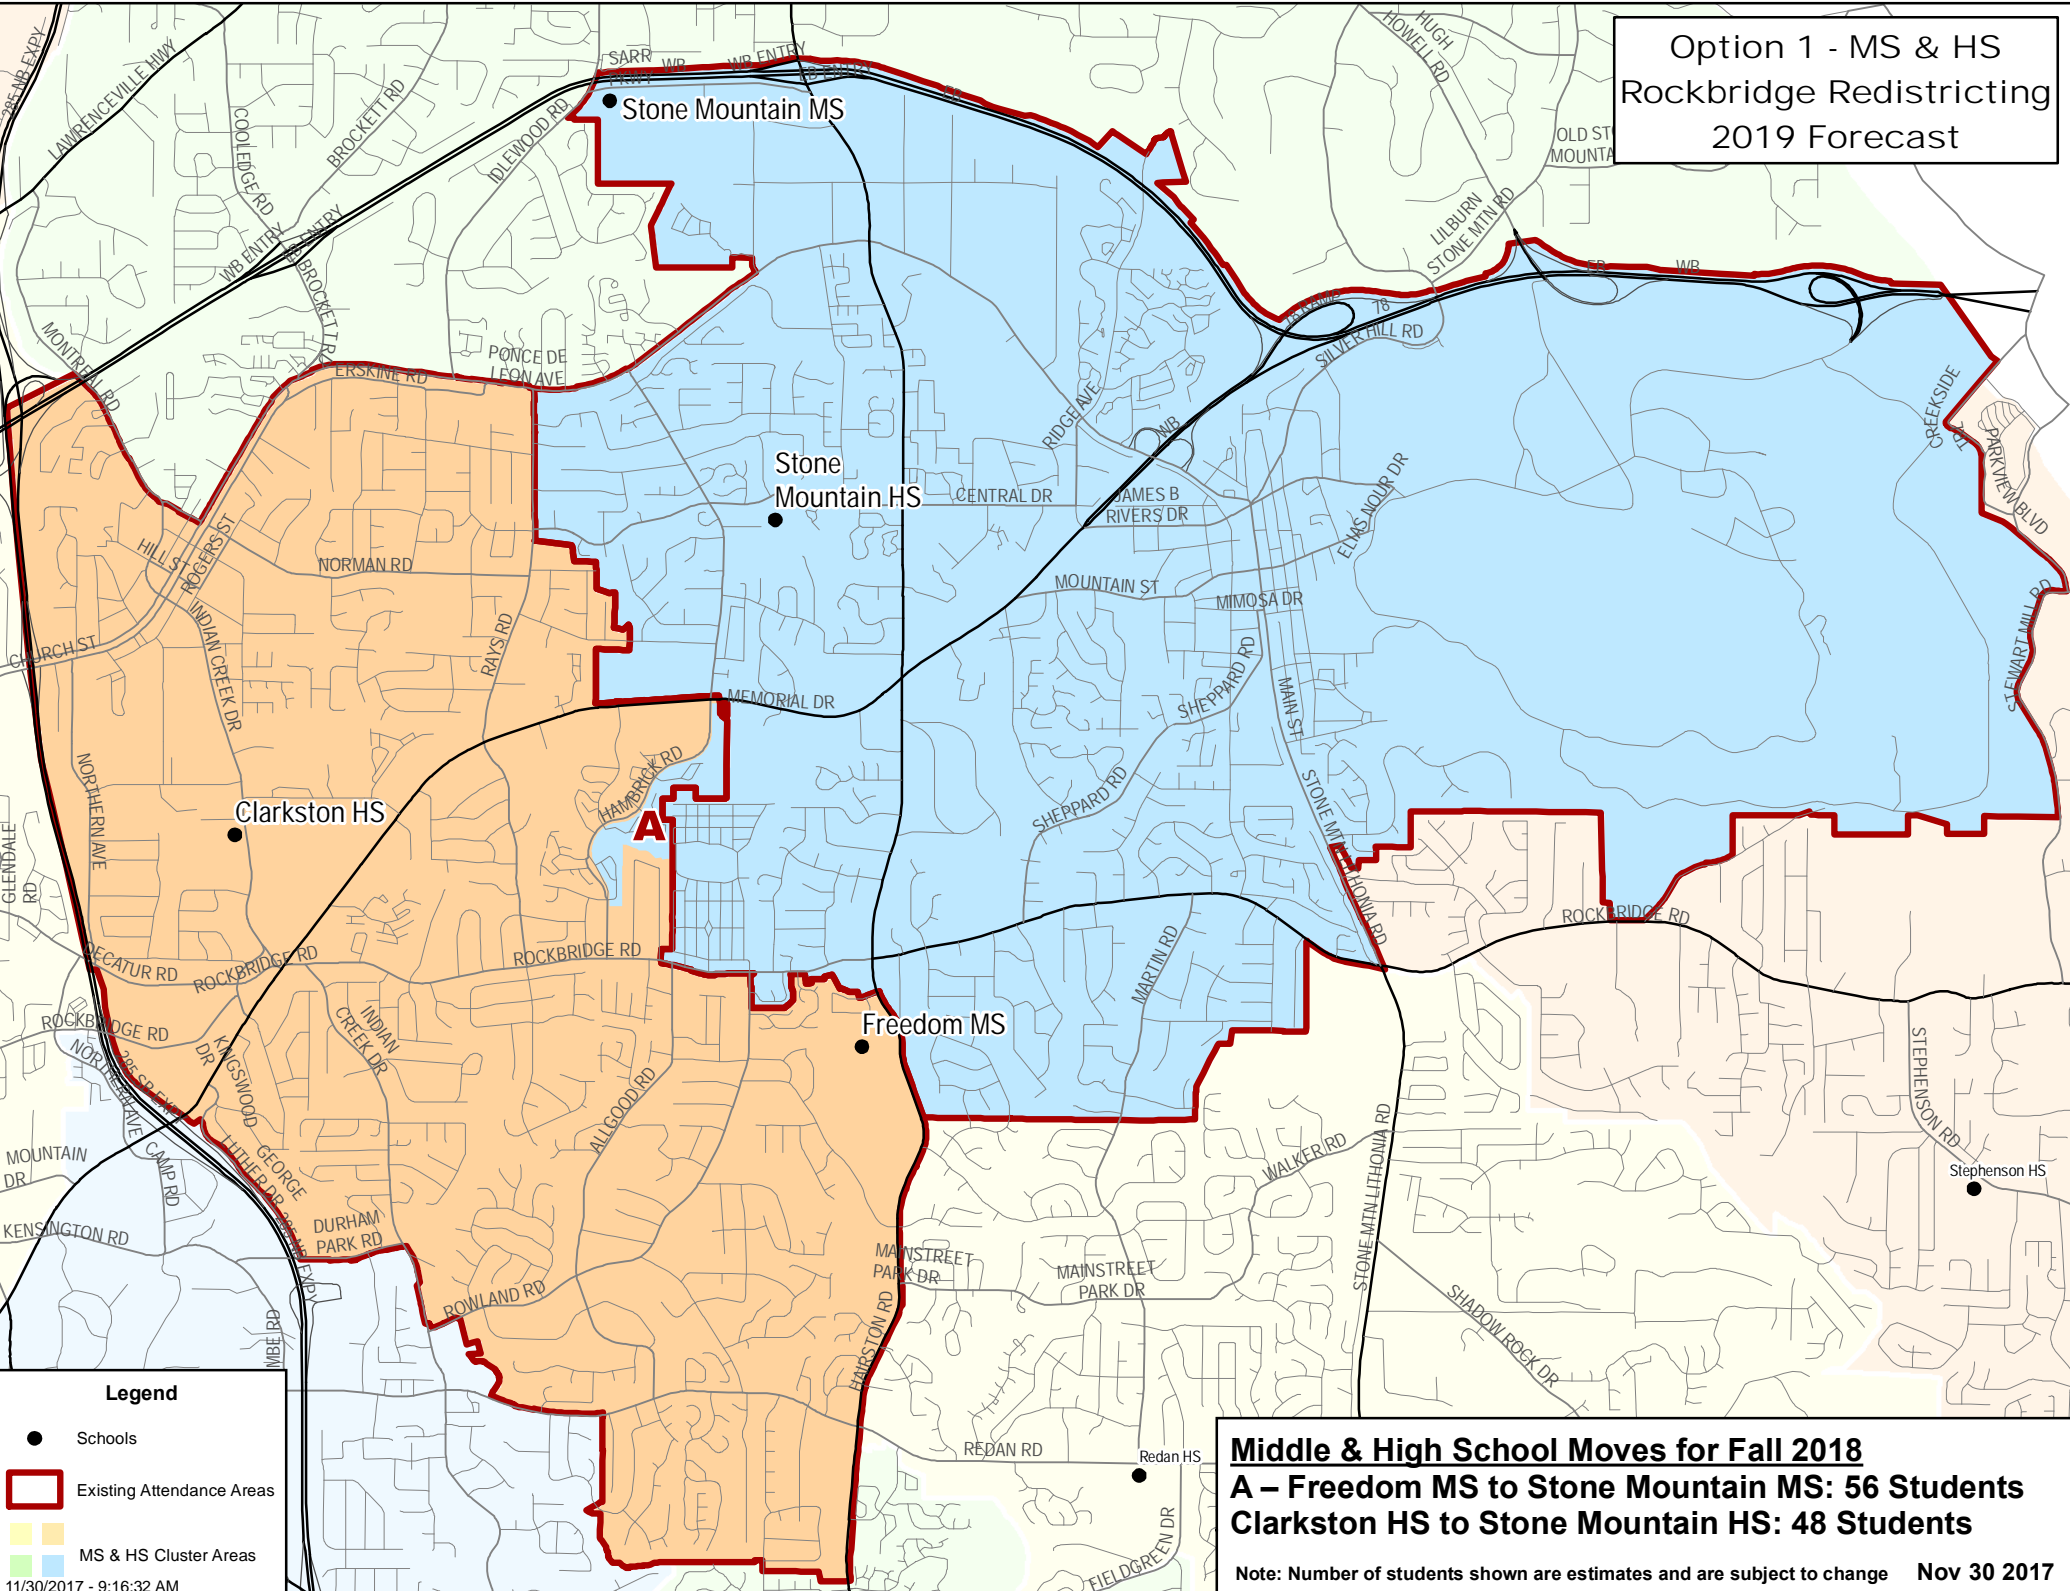

Option 1 - MS & HS
 Rockbridge Redistricting
 2019 Forecast

Legend

- Schools
- ▭ Existing Attendance Areas
- ▭ MS & HS Cluster Areas

11/30/2017 - 9:16:32 AM

Middle & High School Moves for Fall 2018
A – Freedom MS to Stone Mountain MS: 56 Students
Clarkston HS to Stone Mountain HS: 48 Students

Note: Number of students shown are estimates and are subject to change Nov 30 2017